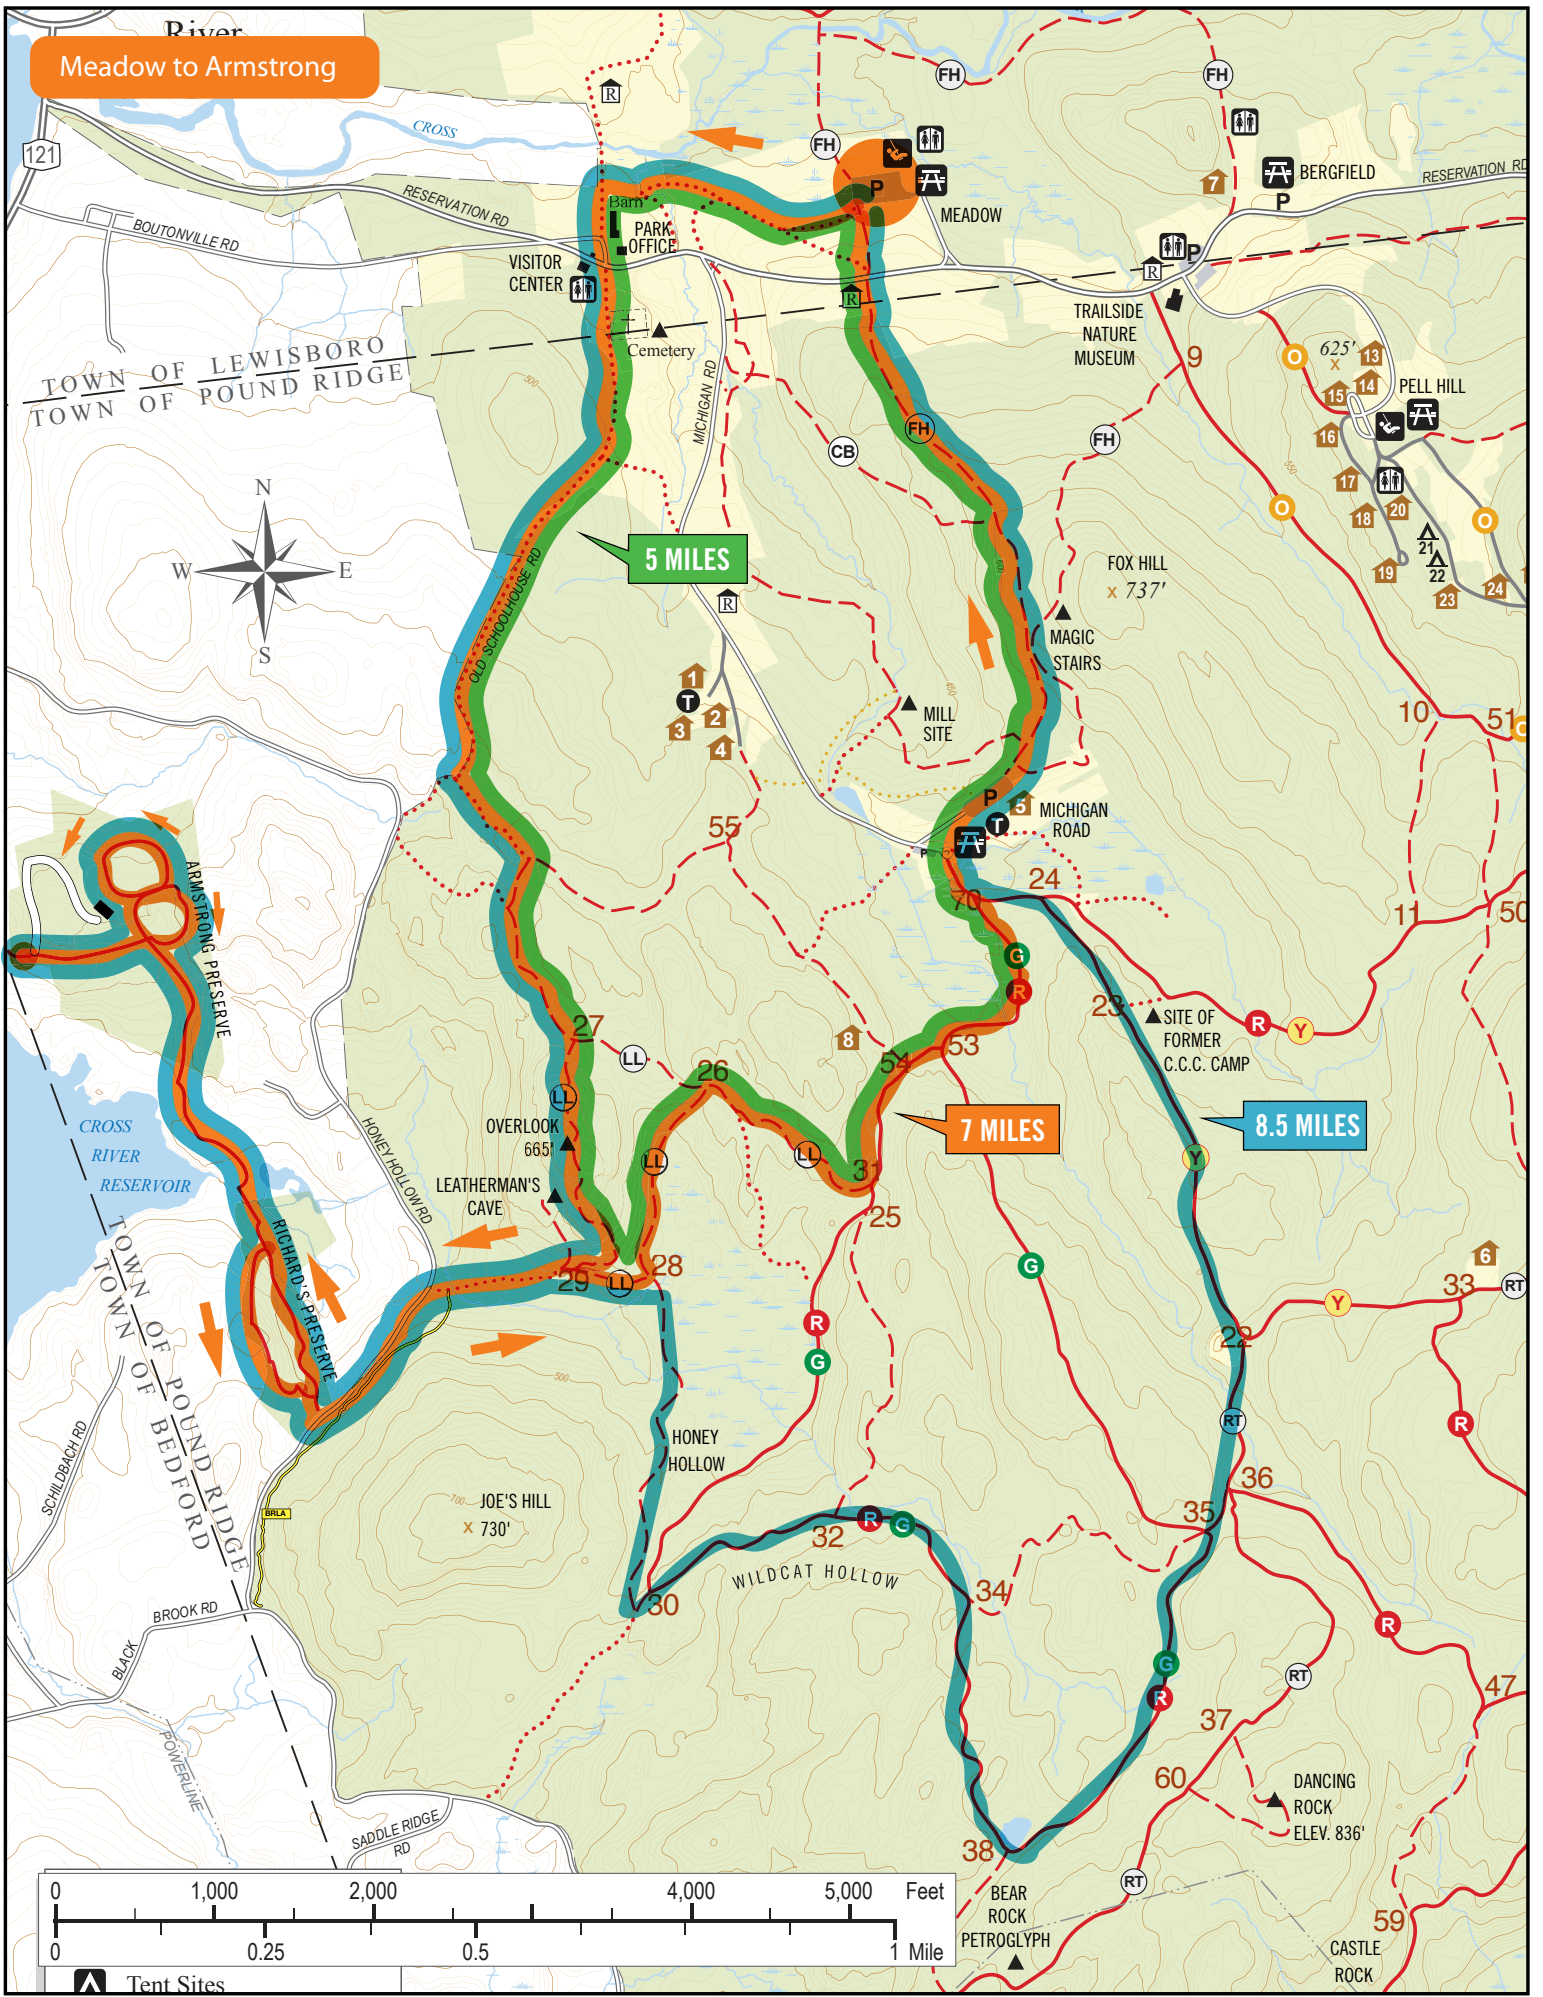

Meadow to Armstrong

Tent Sites