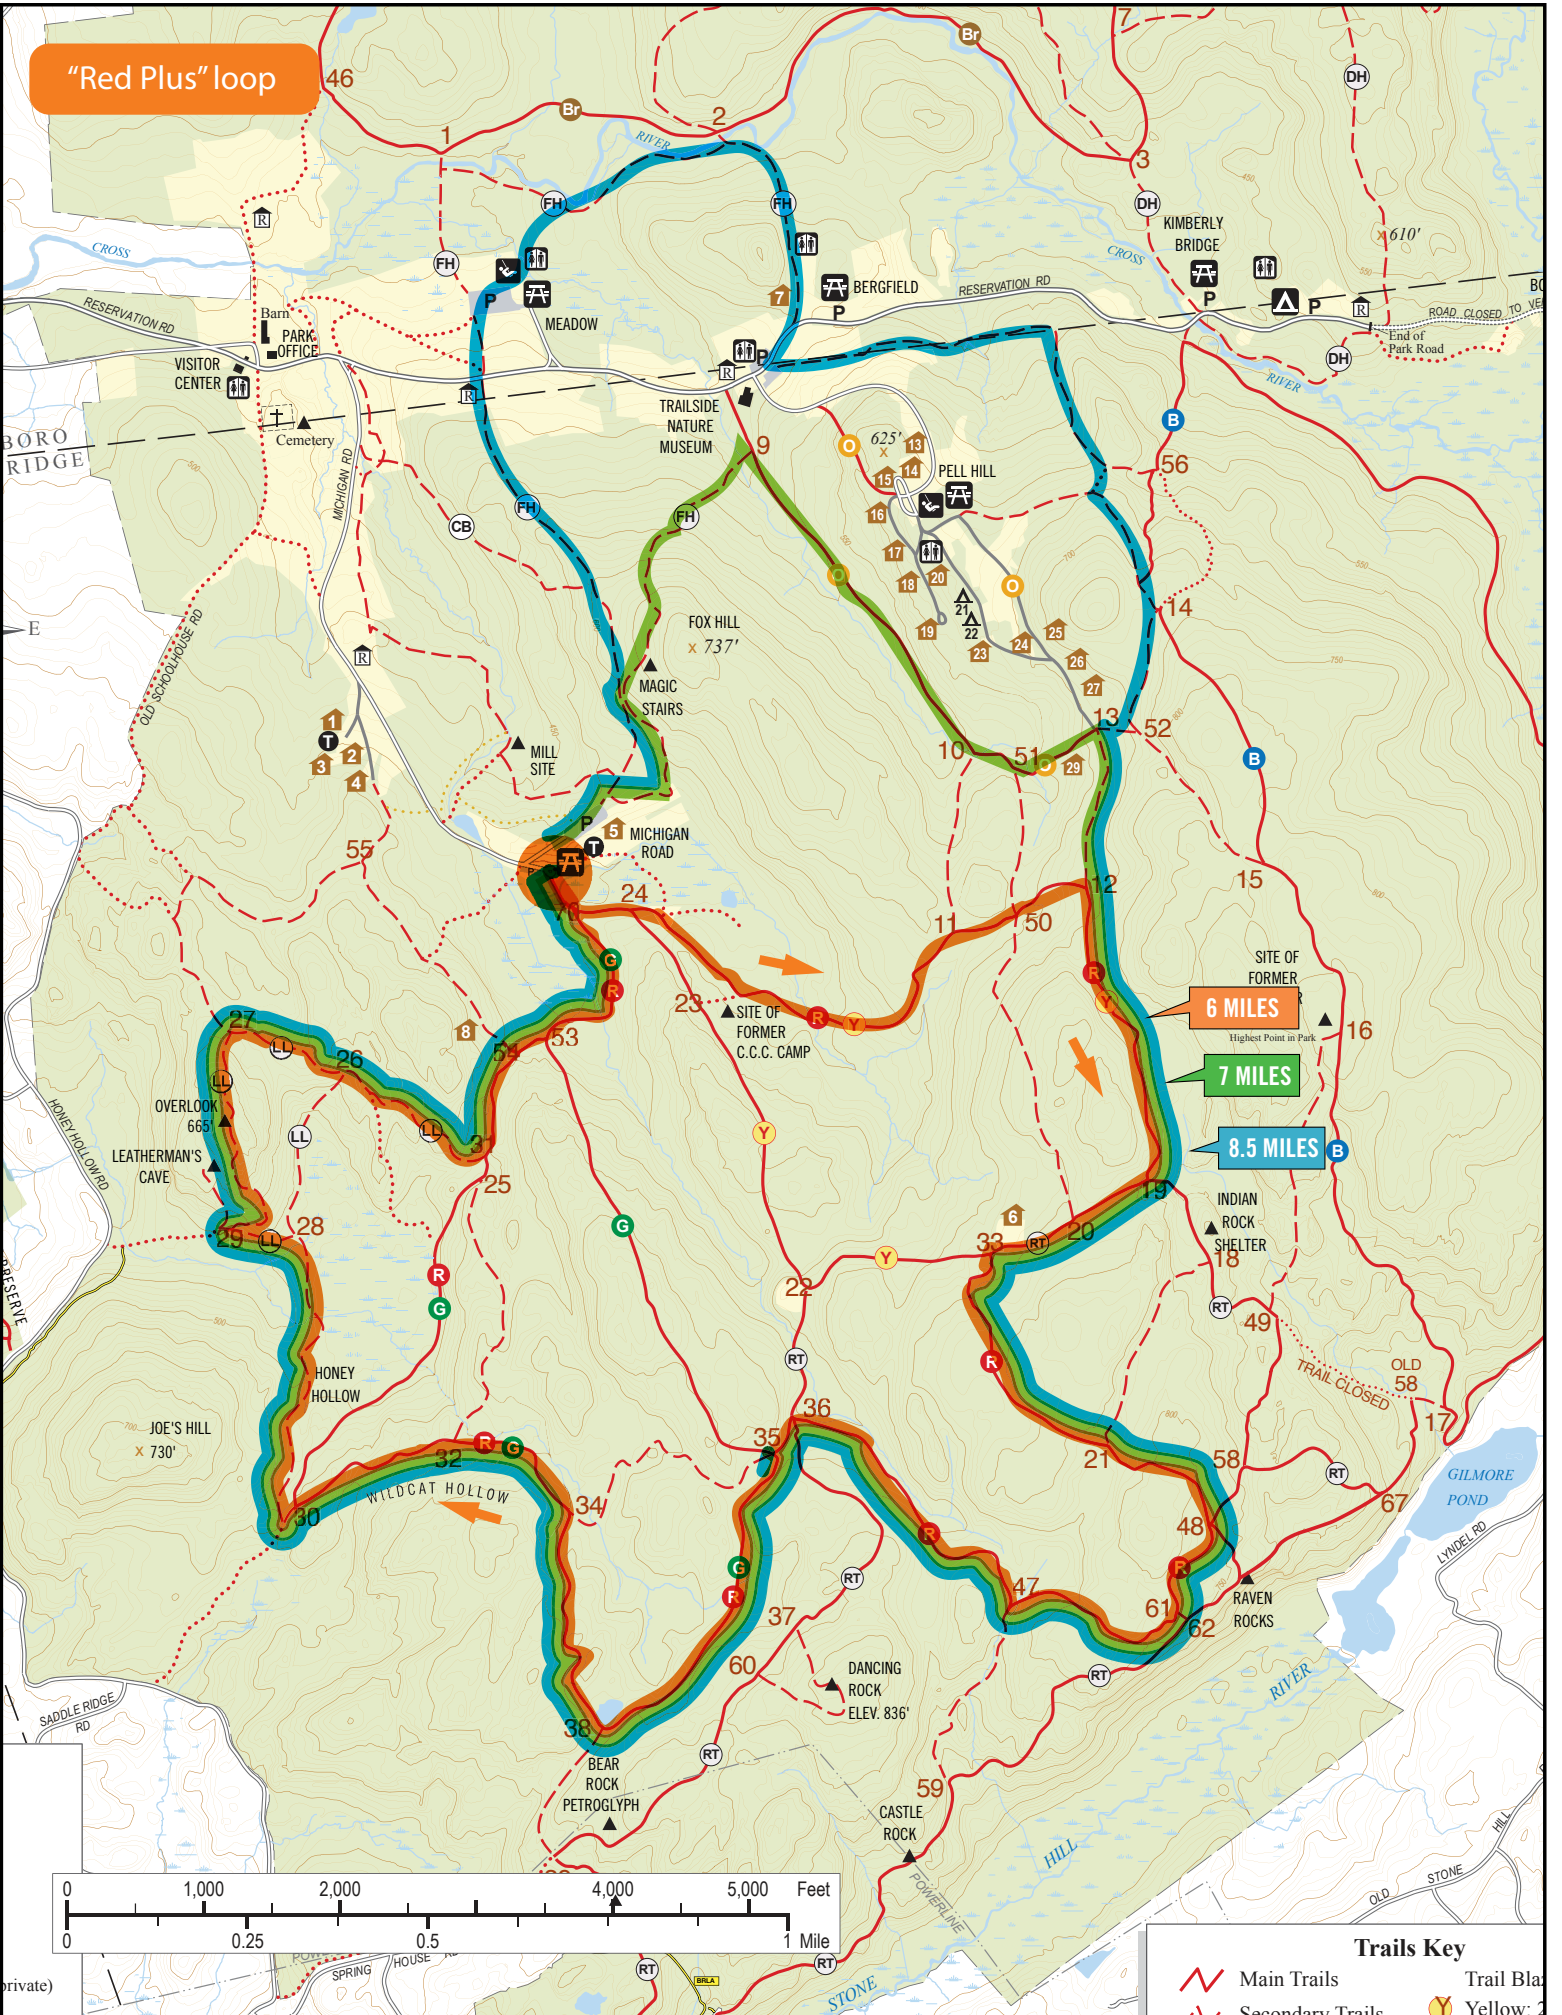

**"Red Plus" loop**

**6 MILES**

**7 MILES**

**8.5 MILES**

**Trails Key**

	Main Trails		Trail Blazes
	Secondary Trails		Yellow Blazes