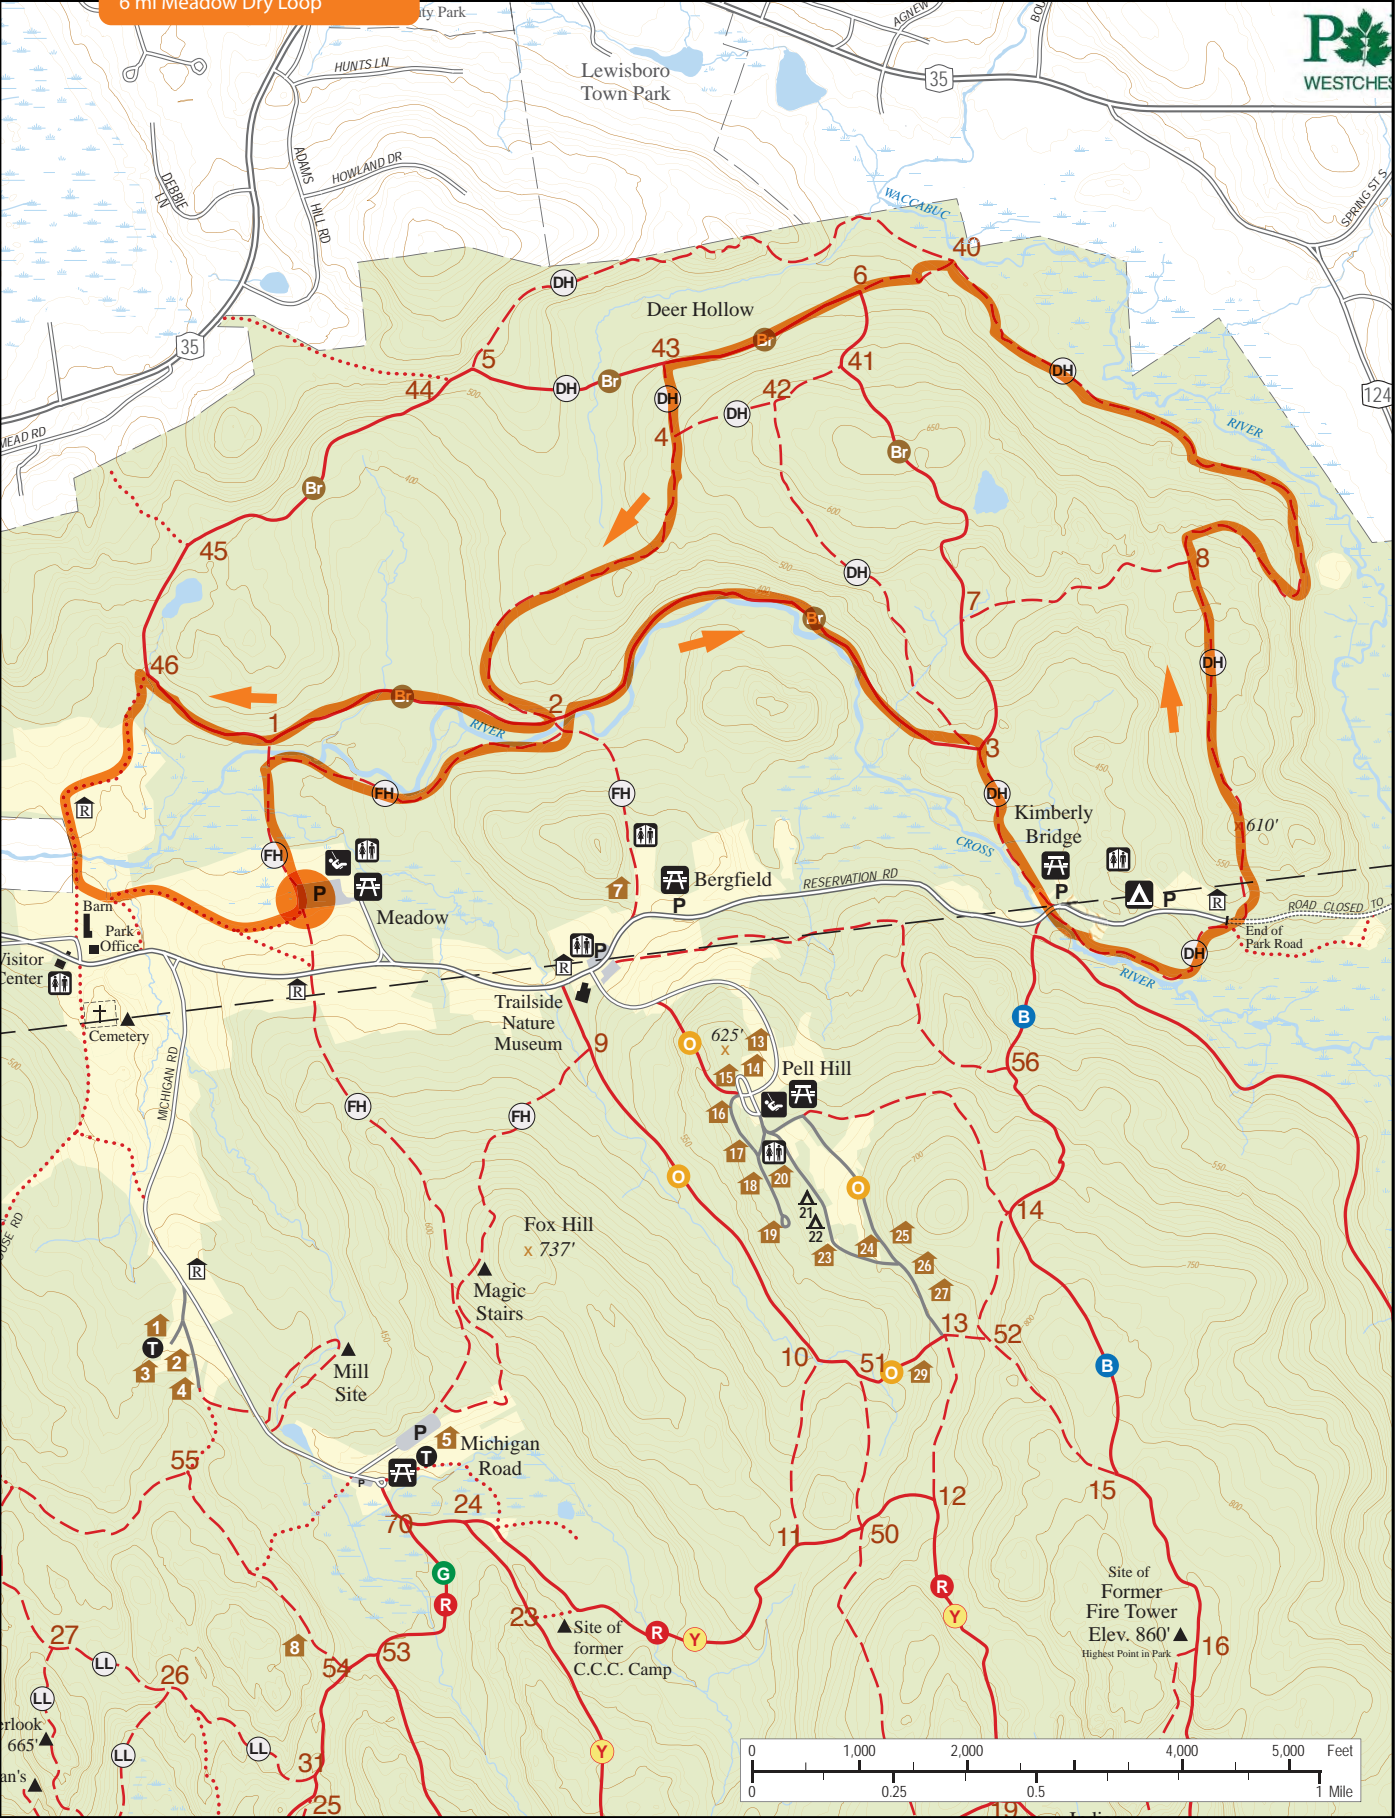

6 mi Meadow Dry Loop

Lewisboro Town Park

Deer Hollow

Kimberly Bridge

Bergfield

Pell Hill

Fox Hill x 737'

Michigan Road

Site of Former Fire Tower Elev. 860'
Highest Point in Park