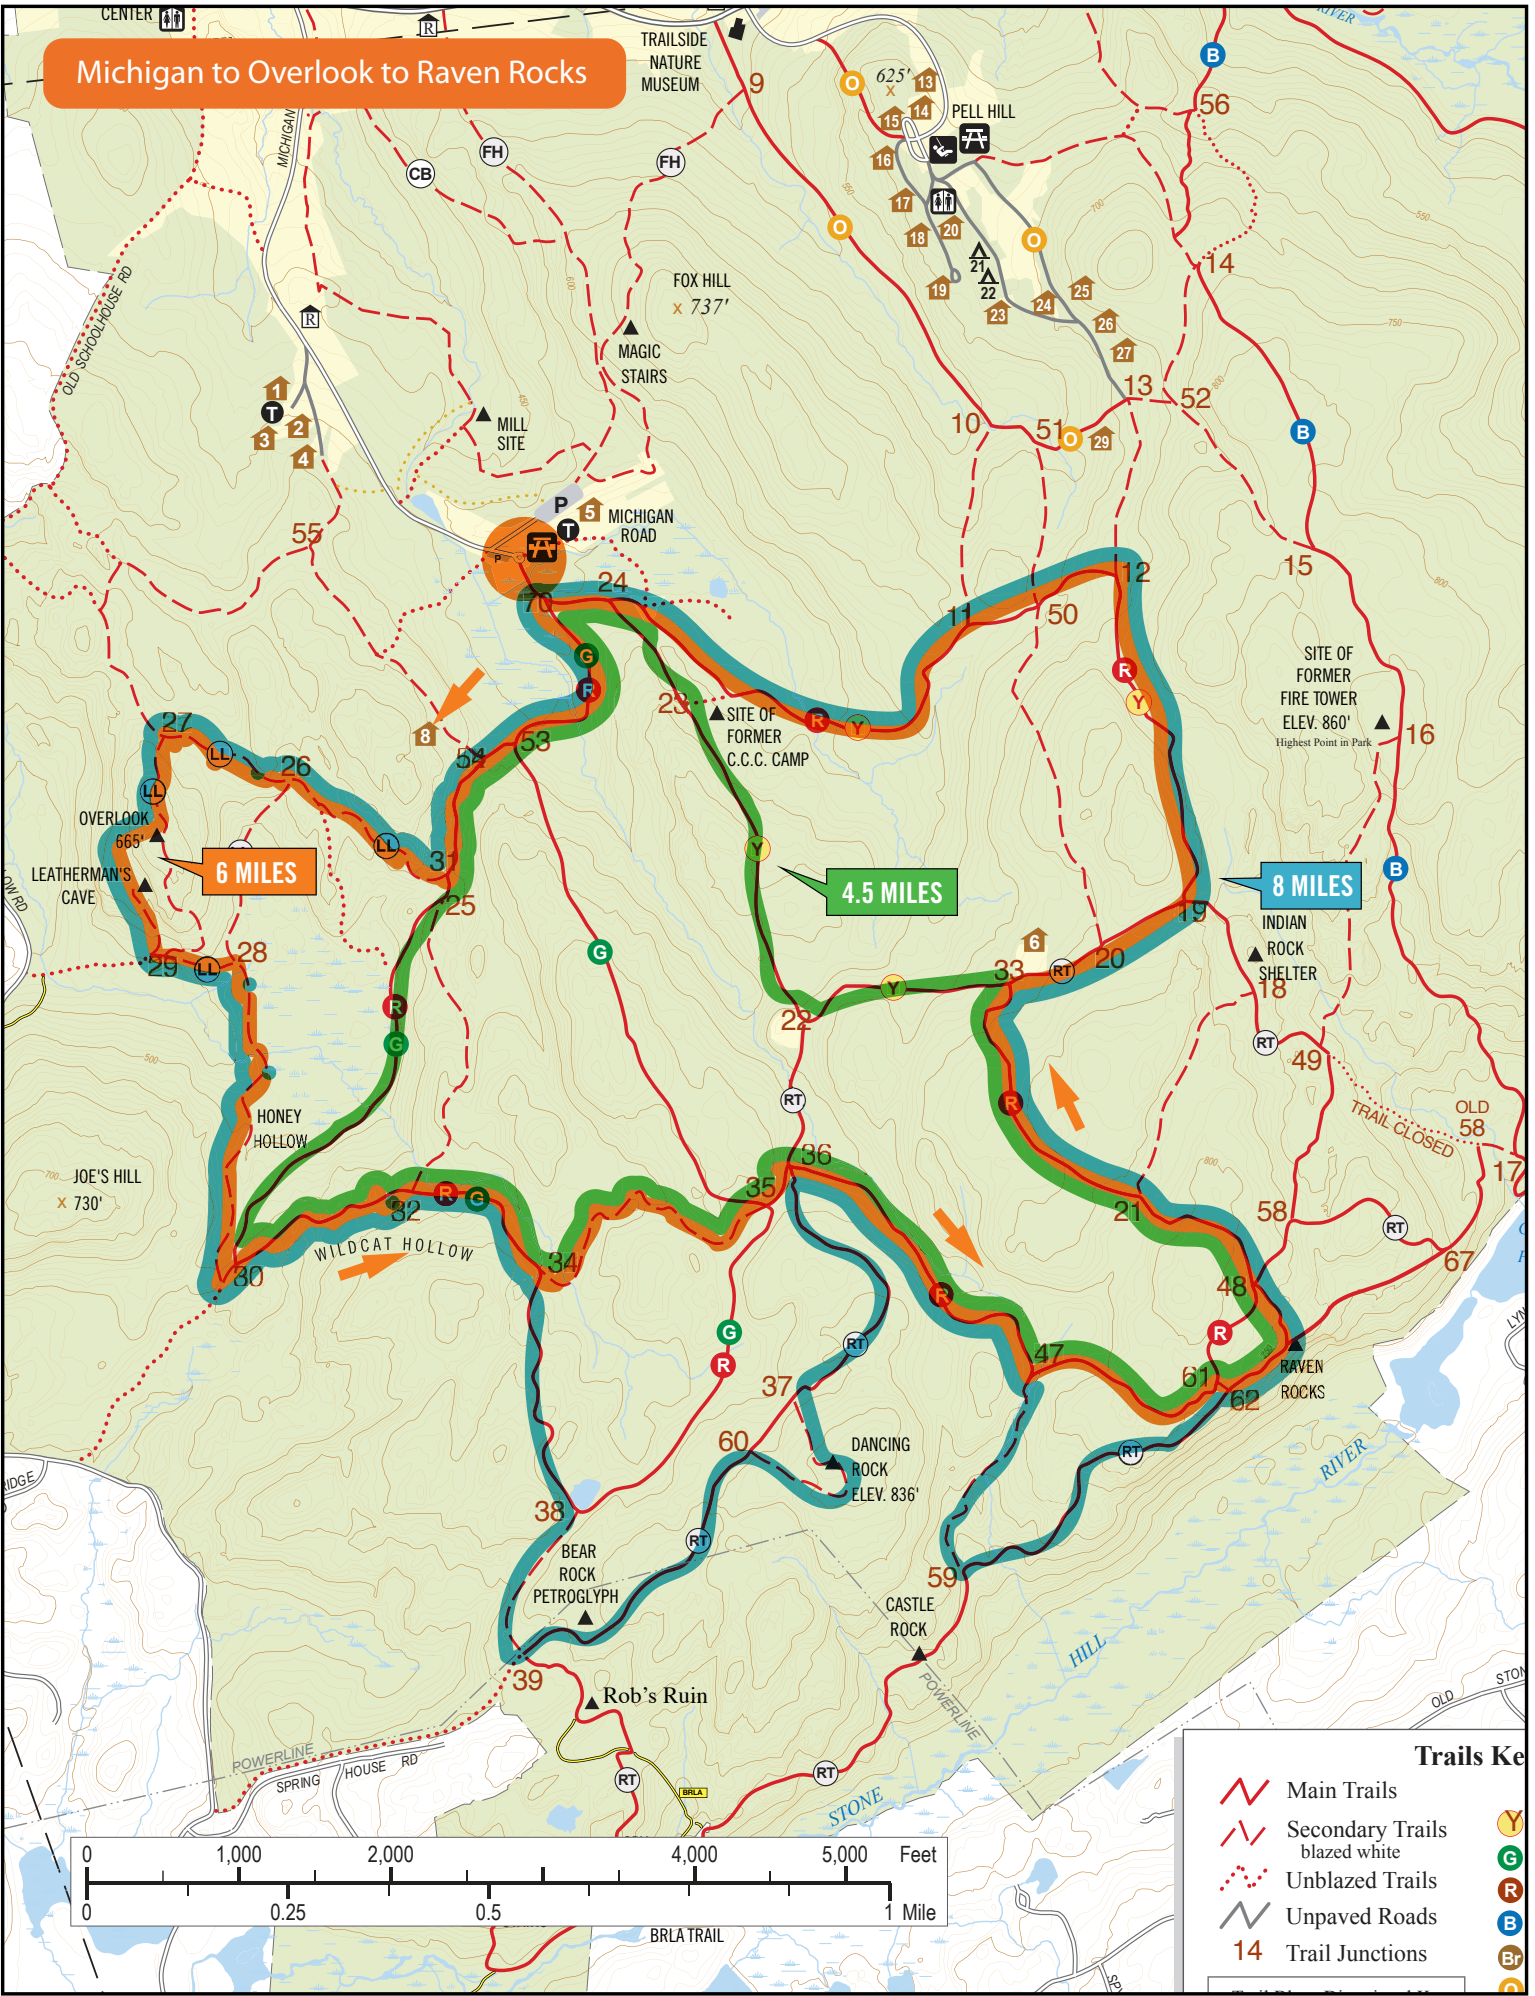

# Michigan to Overlook to Raven Rocks

6 MILES

4.5 MILES

8 MILES

Trails Key	
	Main Trails
	Secondary Trails blazed white
	Unblazed Trails
	Unpaved Roads
	Trail Junctions
	Y
	G
	R
	B
	Br
	O