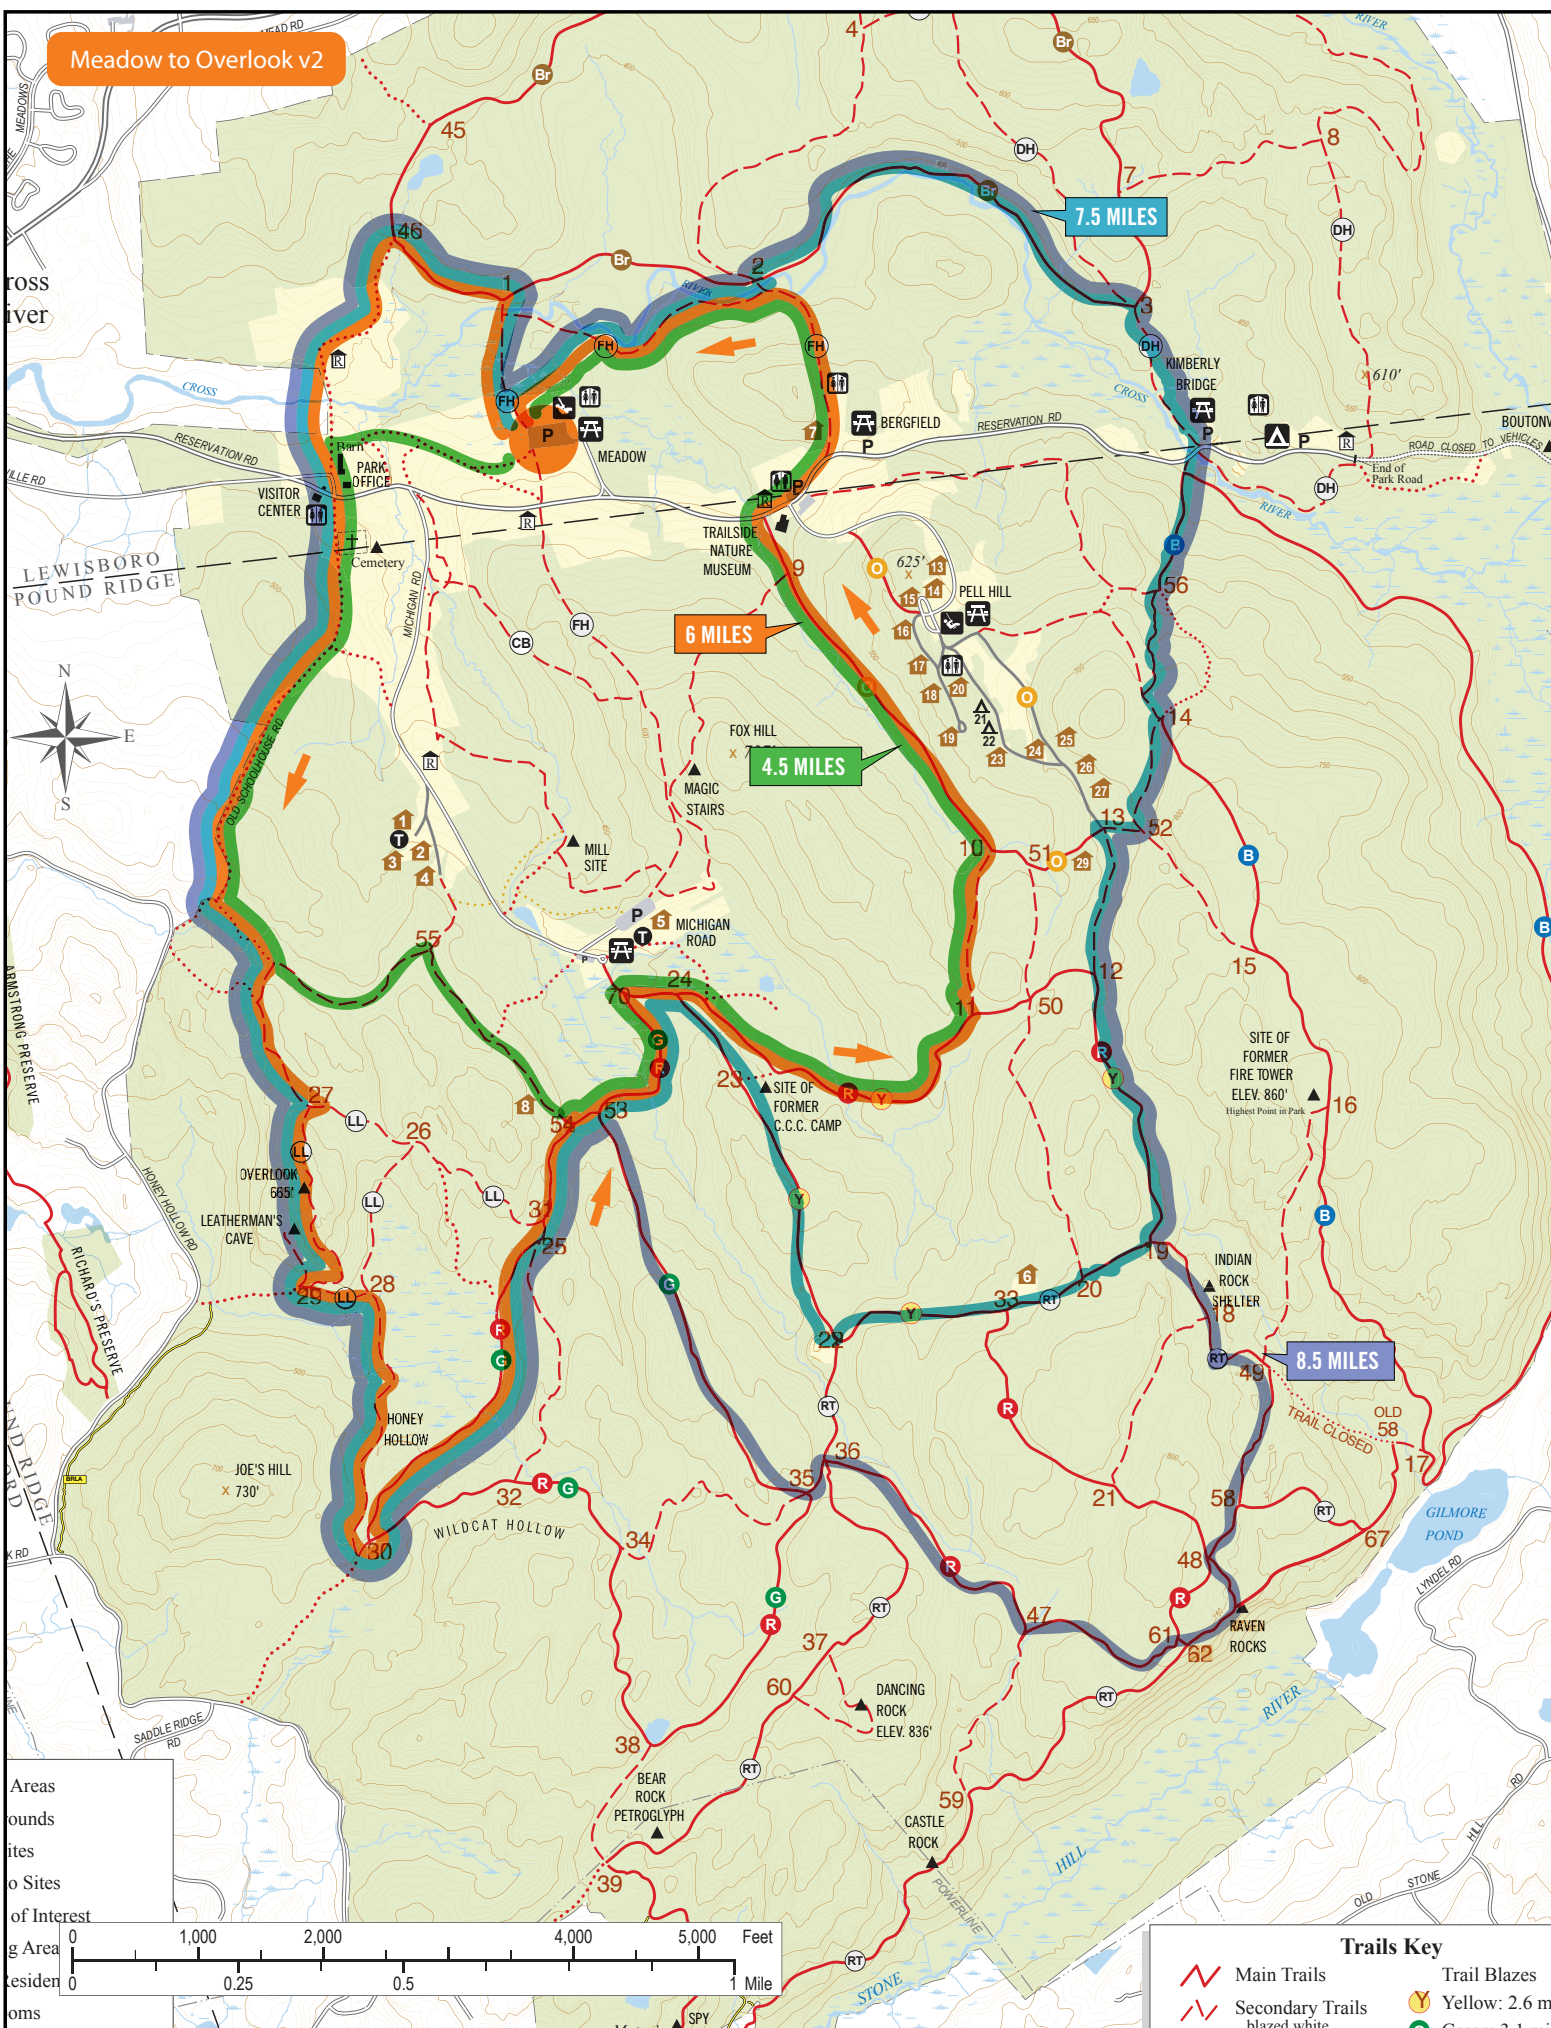

Meadow to Overlook v2

Areas
ounds
ites
o Sites
of Interest
g Area
esiden
oms

Trails Key

- Main Trails
- Secondary Trails
- Trail Blazes
- Yellow: 2.6 m
- blazed white