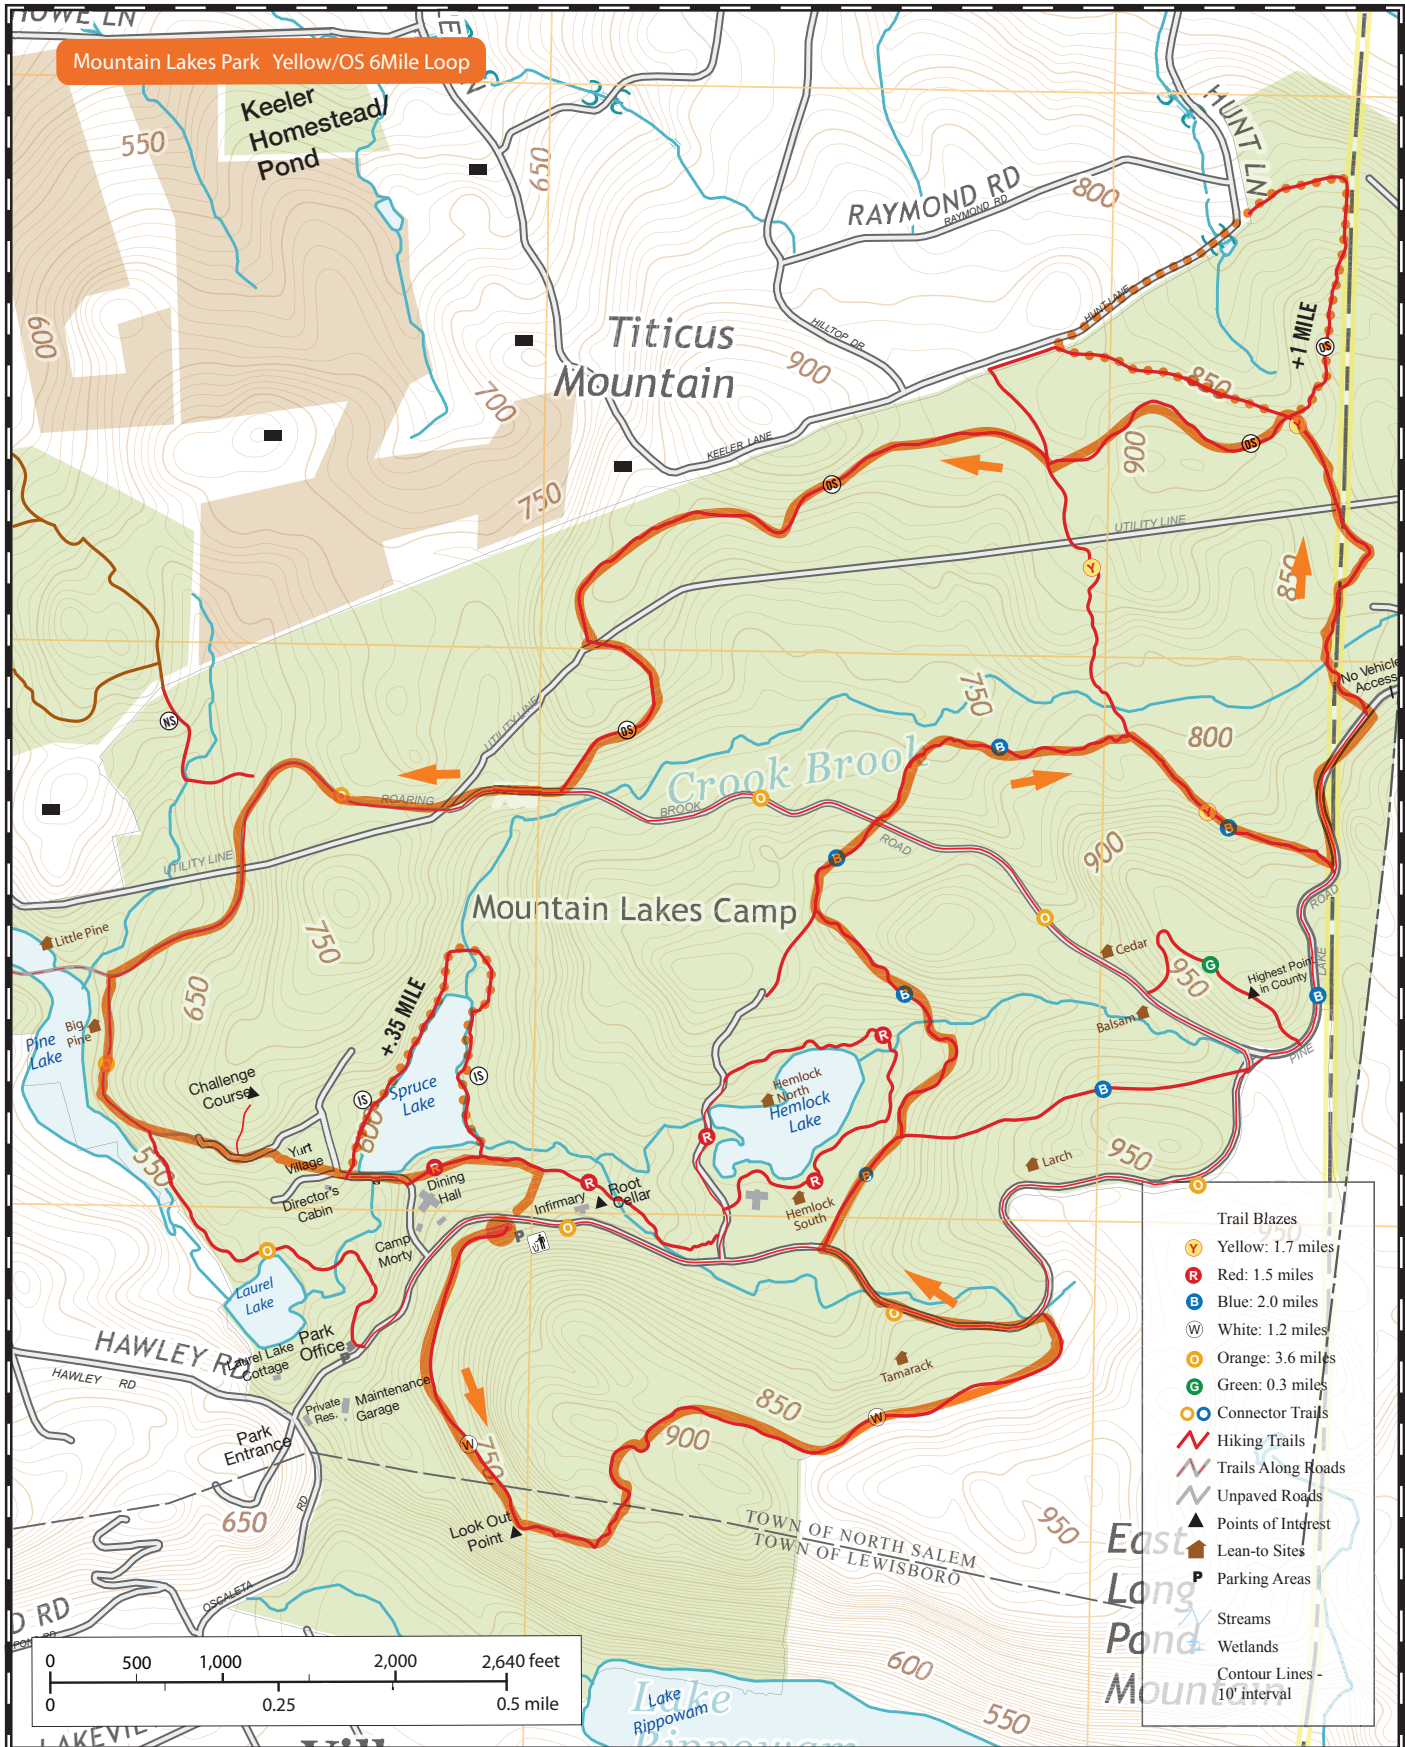

Mountain Lakes Park Yellow/OS 6 Mile Loop

- Trail Blazes**
- Yellow: 1.7 miles
 - Red: 1.5 miles
 - Blue: 2.0 miles
 - White: 1.2 miles
 - Orange: 3.6 miles
 - Green: 0.3 miles
 - Connector Trails
- Hiking Trails**
- Trails Along Roads
 - Unpaved Roads
- Points of Interest**
- ▲ Points of Interest
 - Lean-to Sites
 - P Parking Areas
- Other Features**
- Streams
 - Wetlands
 - Contour Lines - 10' interval

East Long Pond Mountain

TOWN OF NORTH SALEM
TOWN OF LEWISBORO