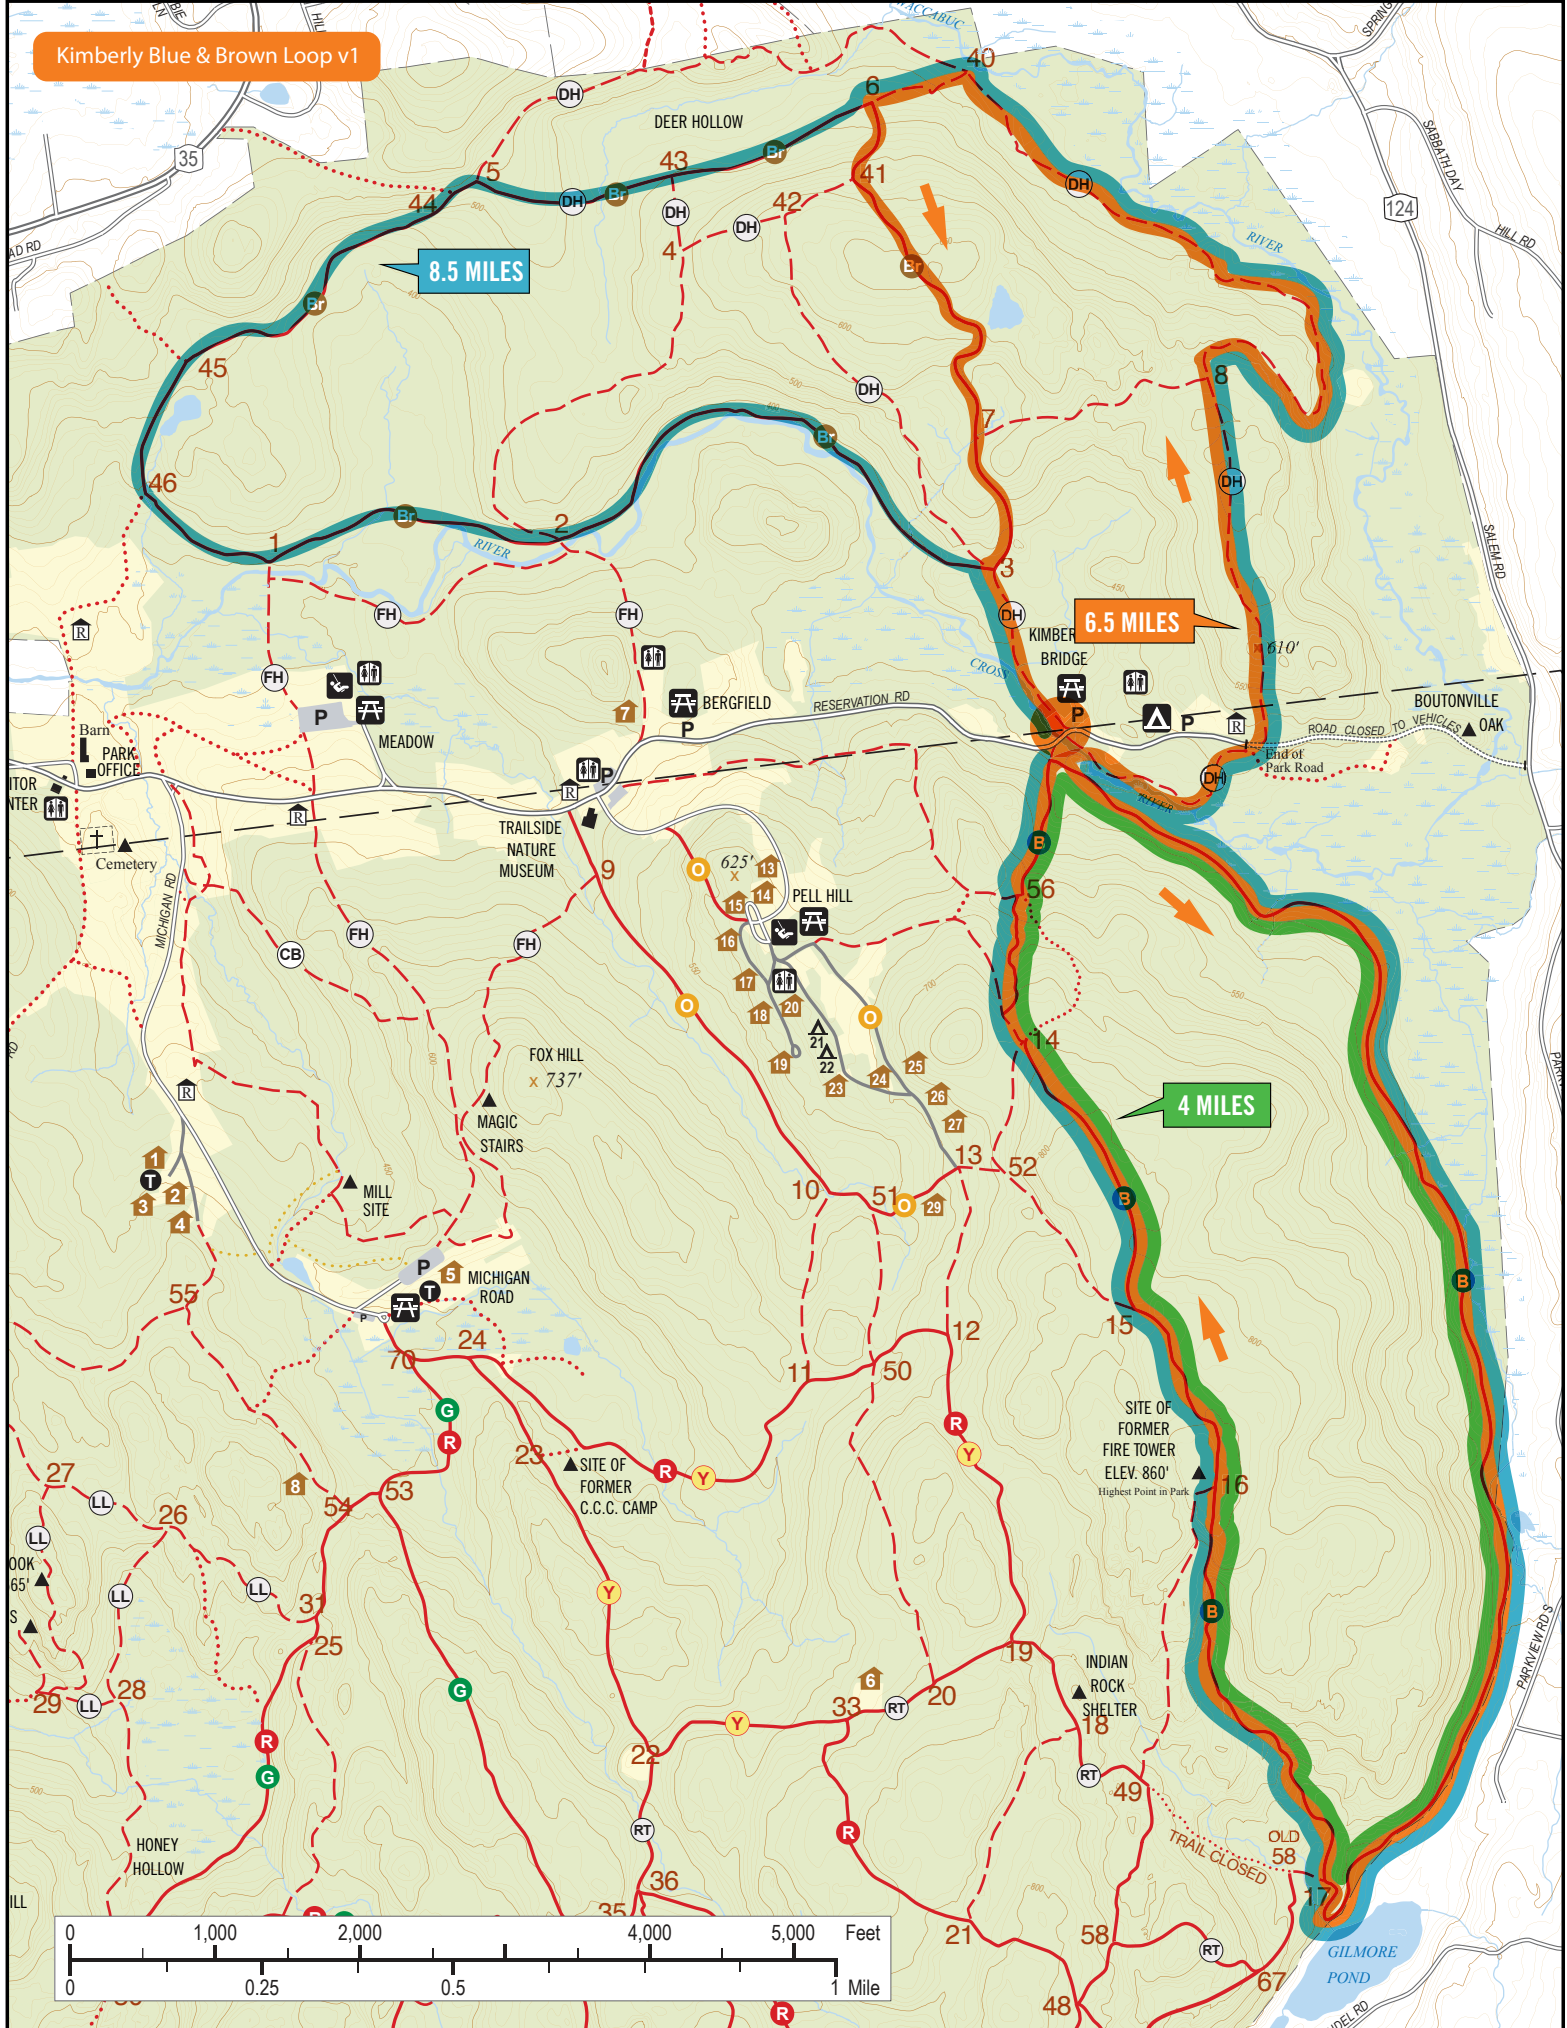

Kimberly Blue & Brown Loop v1

8.5 MILES

6.5 MILES

4 MILES