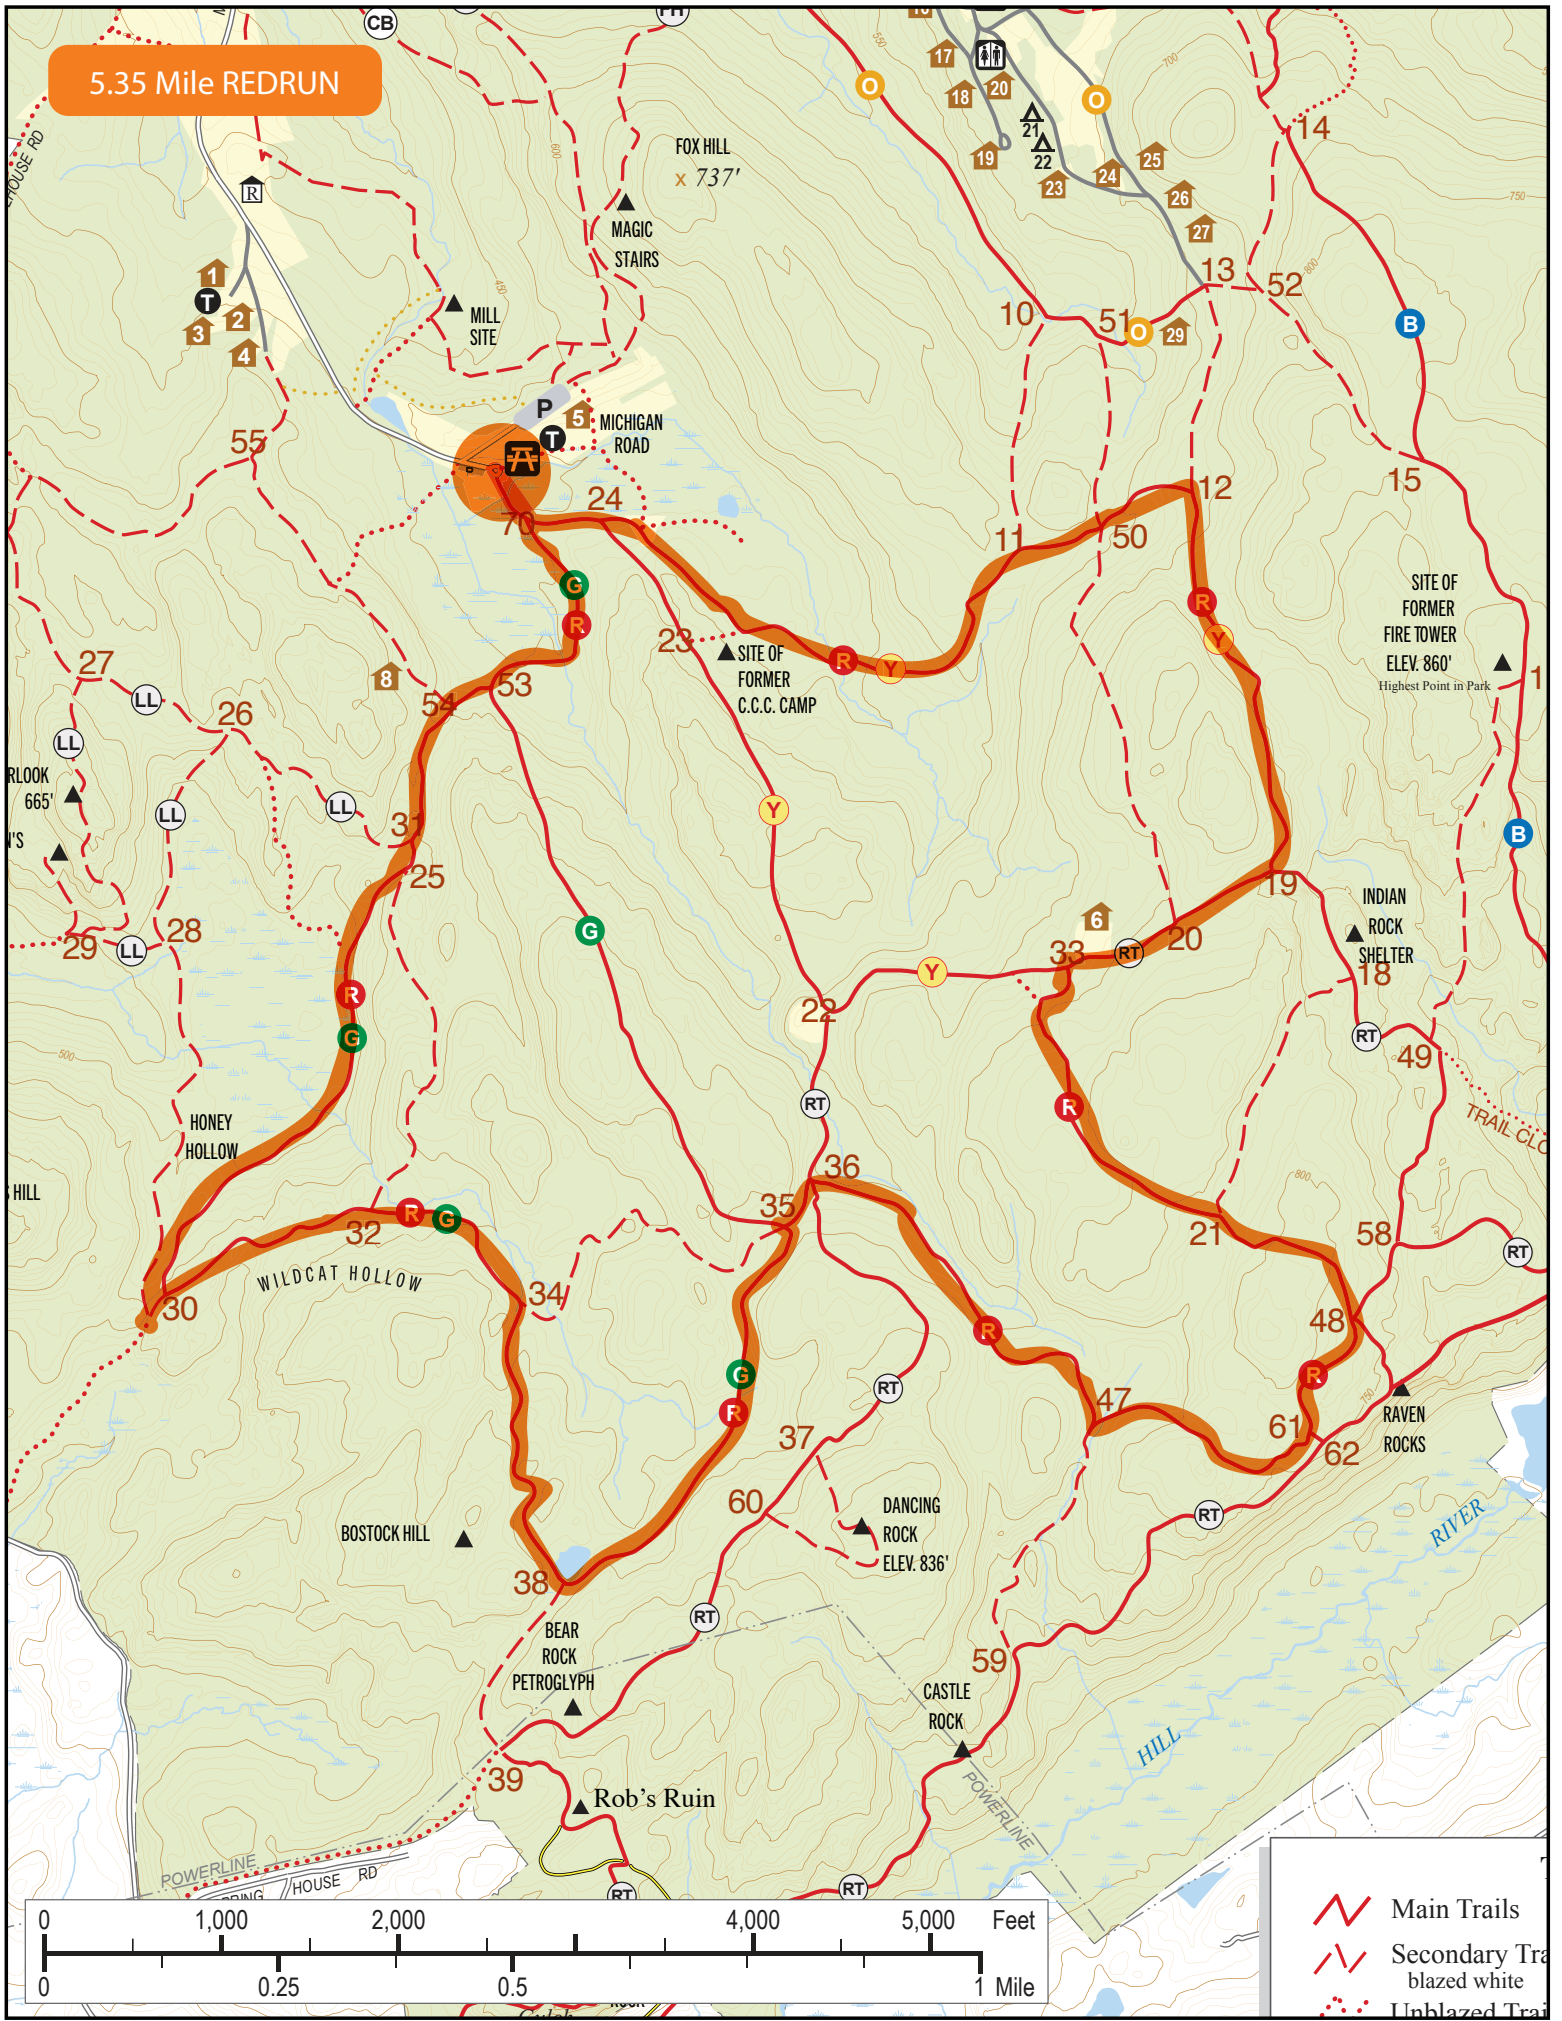

5.35 Mile REDRUN

- Main Trails
- Secondary Trails
- blazed white
- Unblazed Trails