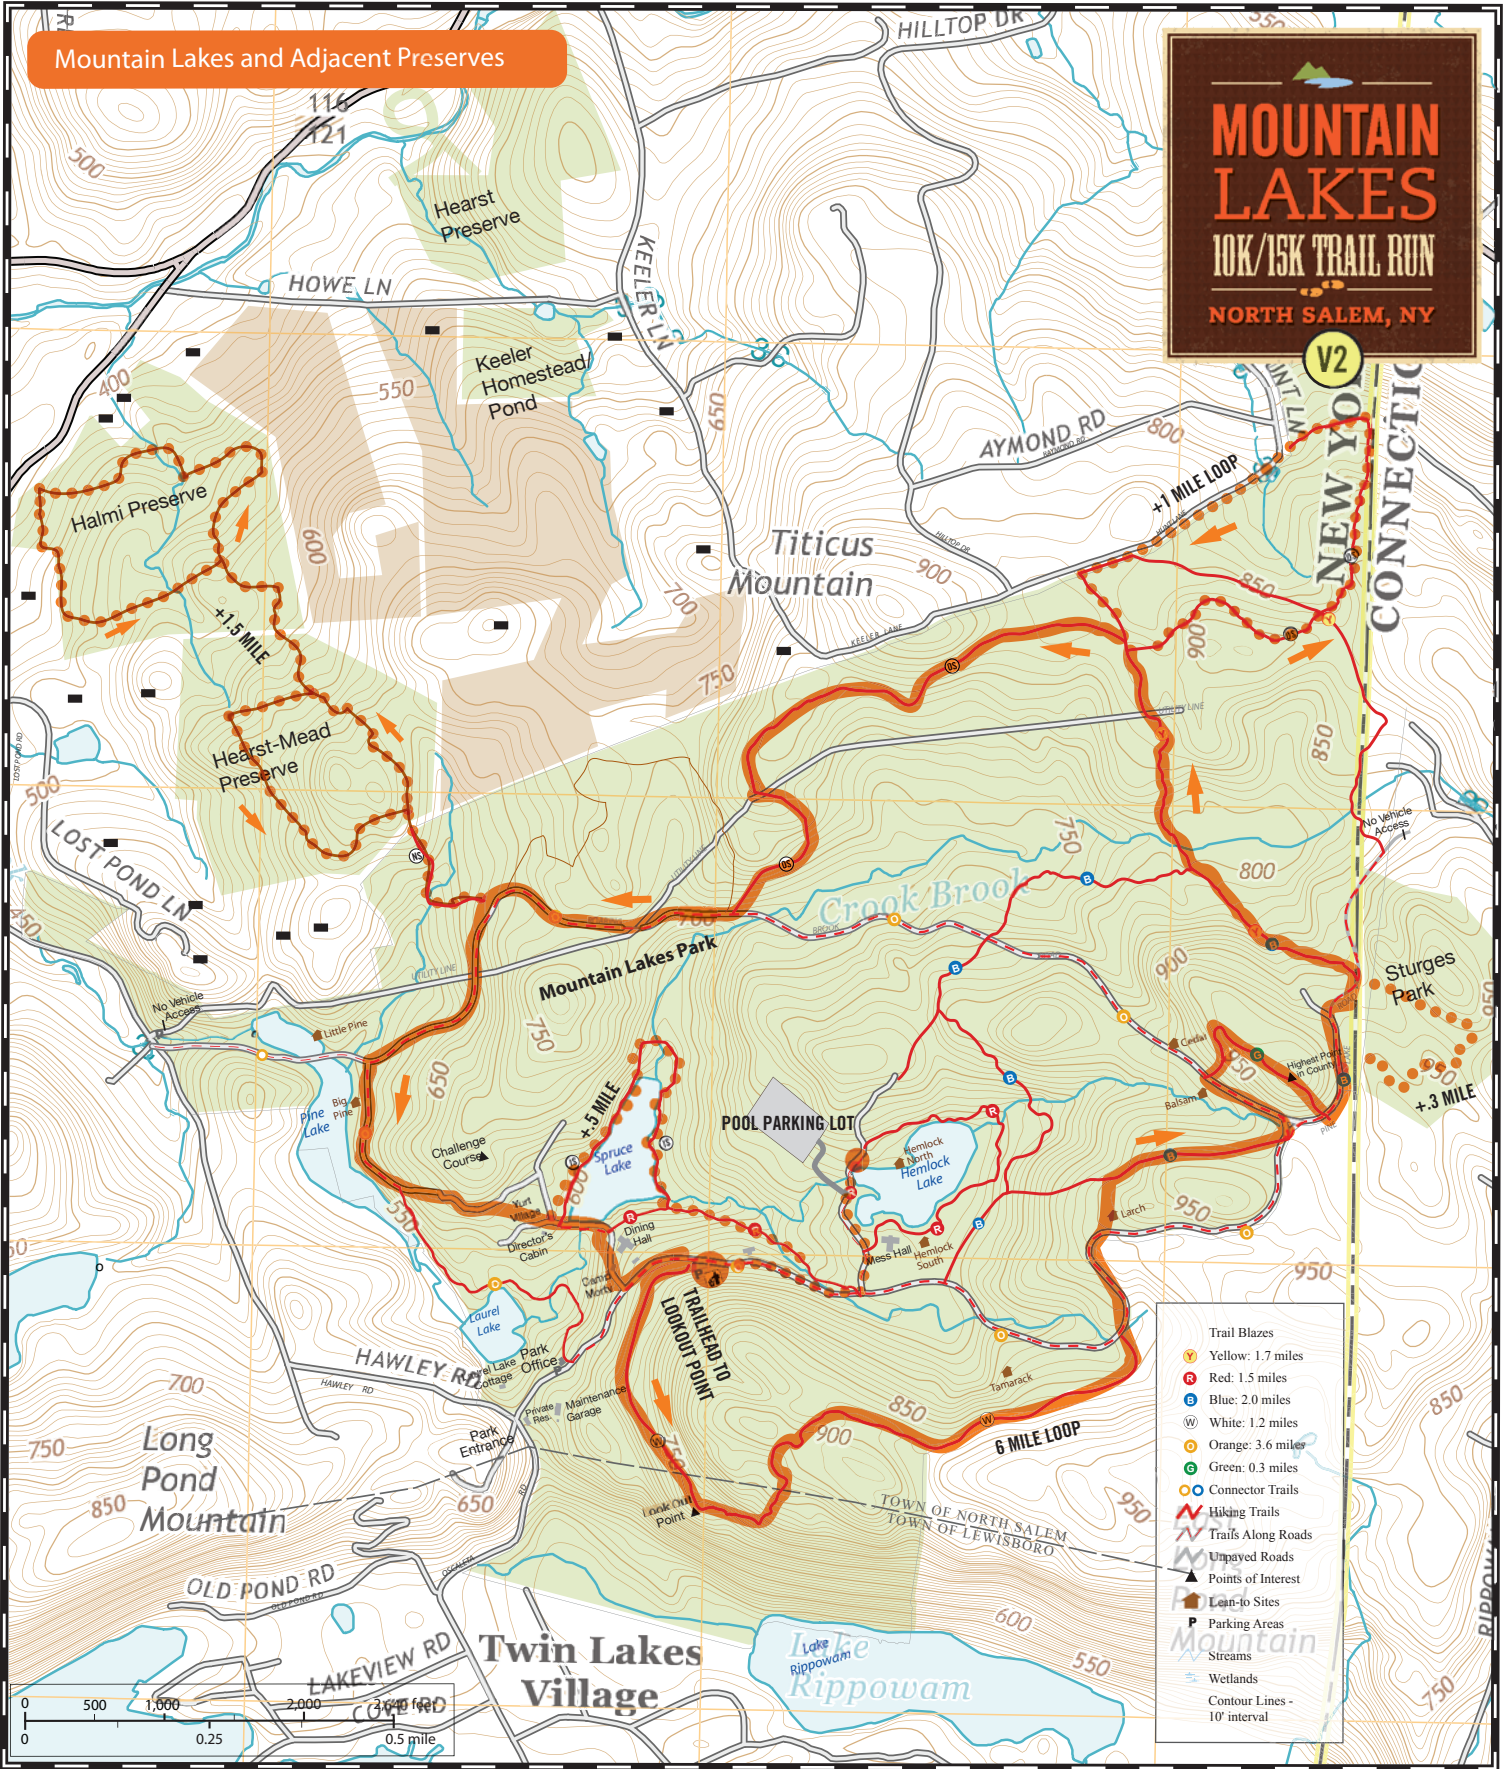

Mountain Lakes and Adjacent Preserves

MOUNTAIN LAKES
10K/15K TRAIL RUN
 NORTH SALEM, NY

V2

- 6 miles: follow solid orange loop
- +1 mile for Hunt Lane loop
- +1.5 miles for Hearst-Mead and Halmi Preserves
- +5 mile IS trail around Spruce Lake
- +3 mile for Sturgess Park