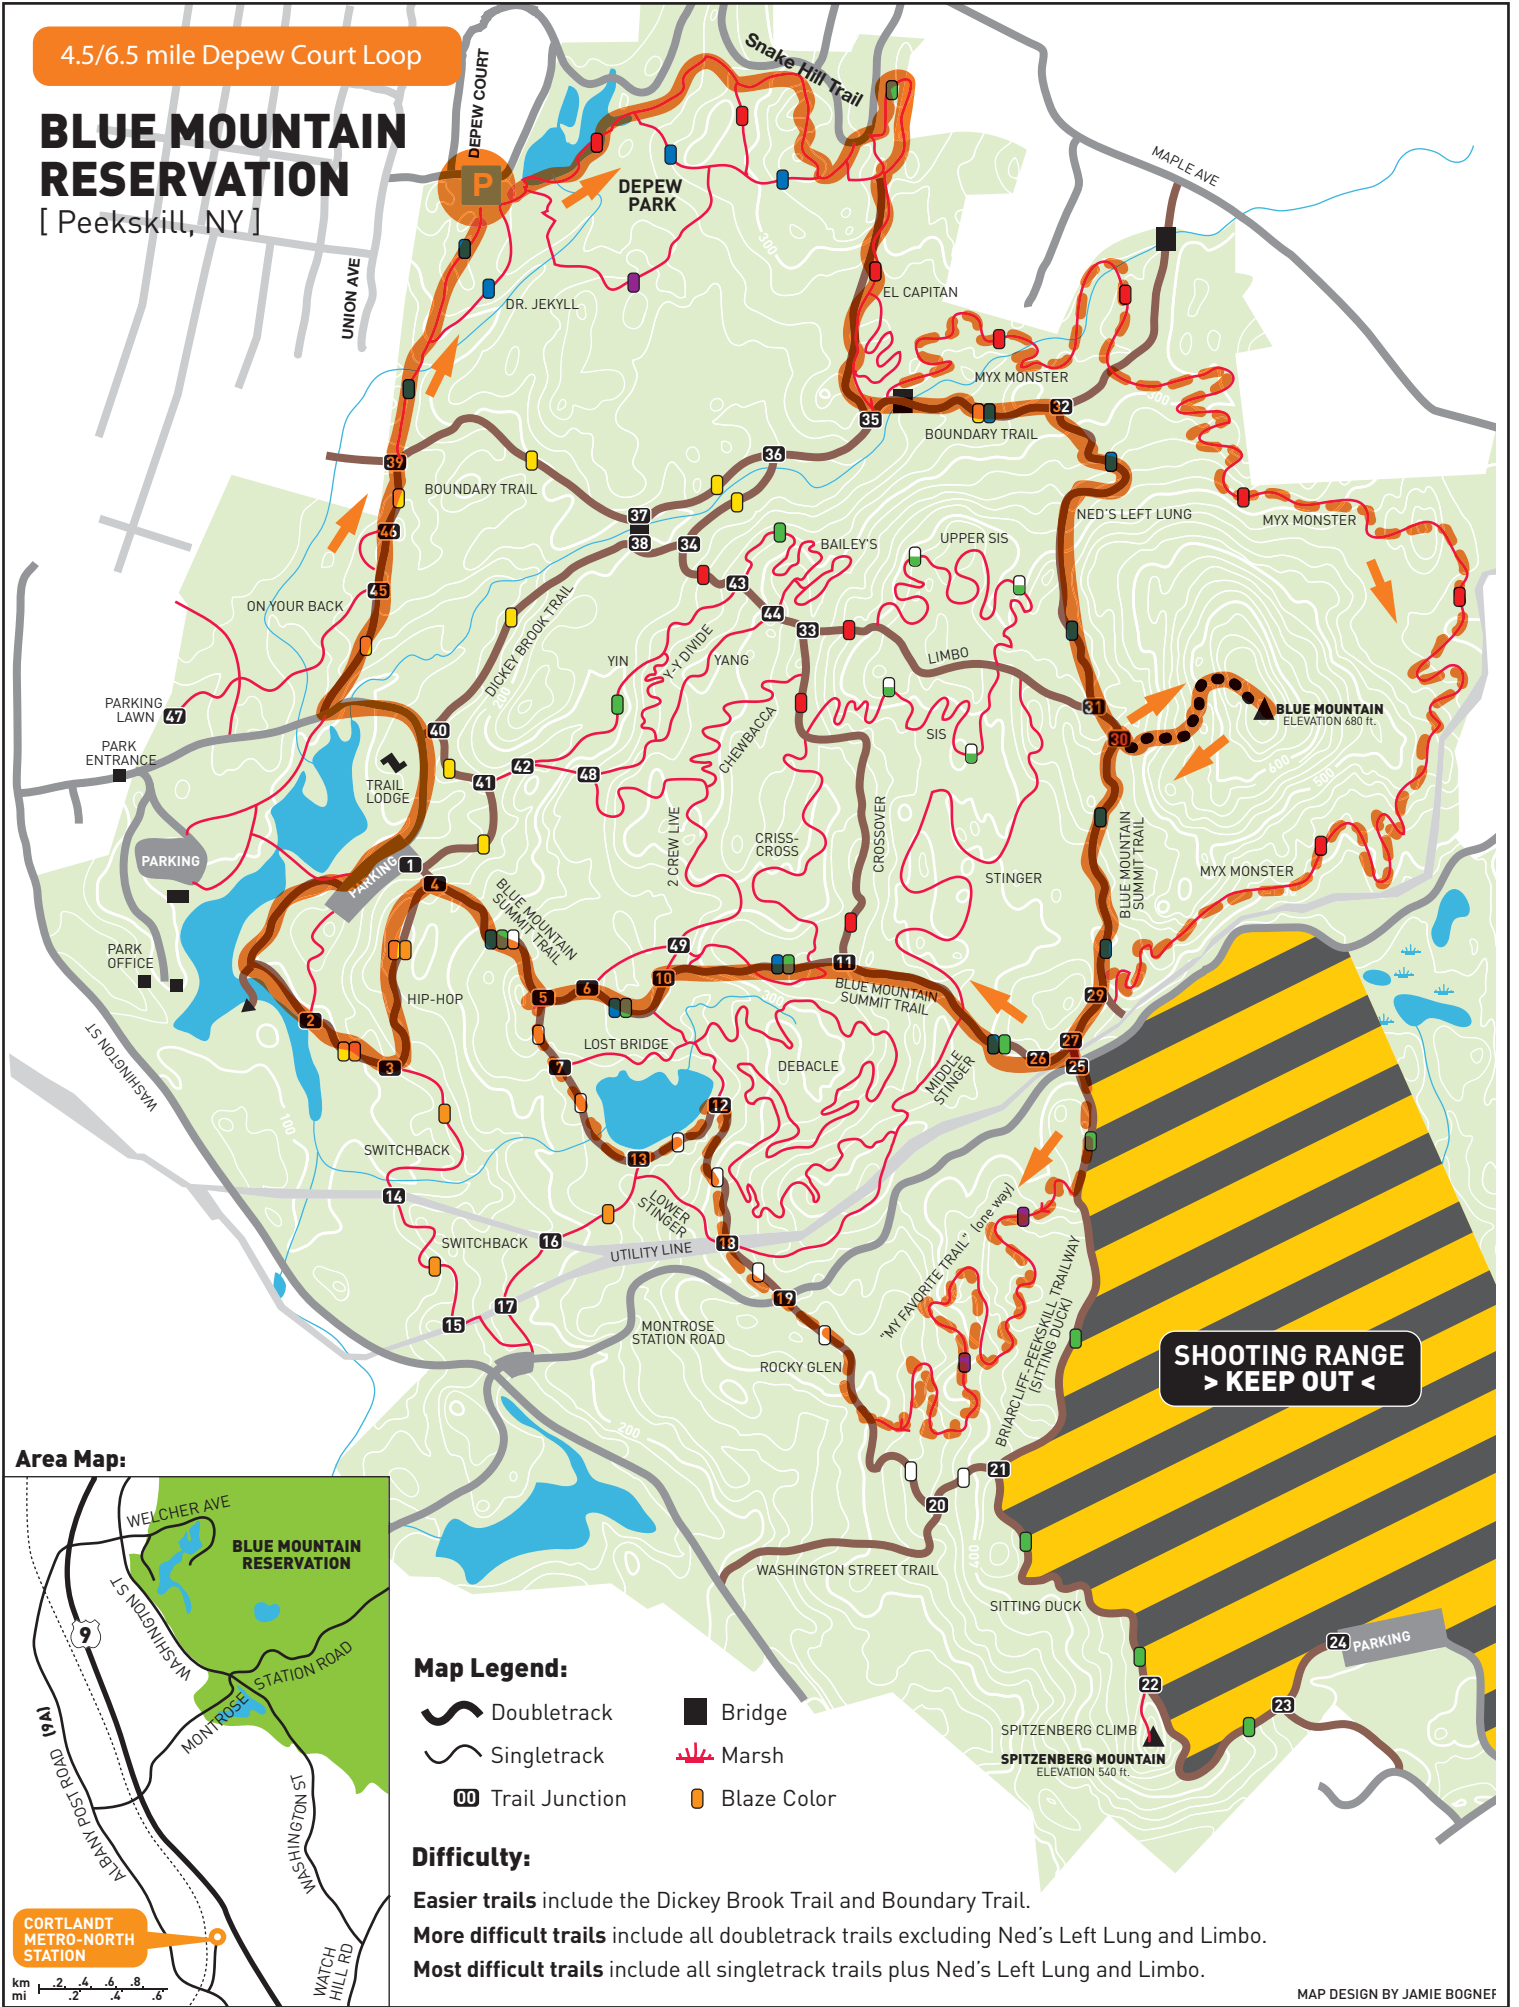

4.5/6.5 mile Depew Court Loop

BLUE MOUNTAIN RESERVATION

[Peekskill, NY]

Area Map:

Map Legend:

- Doubletrack
- Singletrack
- Trail Junction
- Blaze Color
- Bridge
- Marsh
- Blaze Color

Difficulty:

- Easier trails** include the Dickey Brook Trail and Boundary Trail.
- More difficult trails** include all doubletrack trails excluding Ned's Left Lung and Limbo.
- Most difficult trails** include all singletrack trails plus Ned's Left Lung and Limbo.