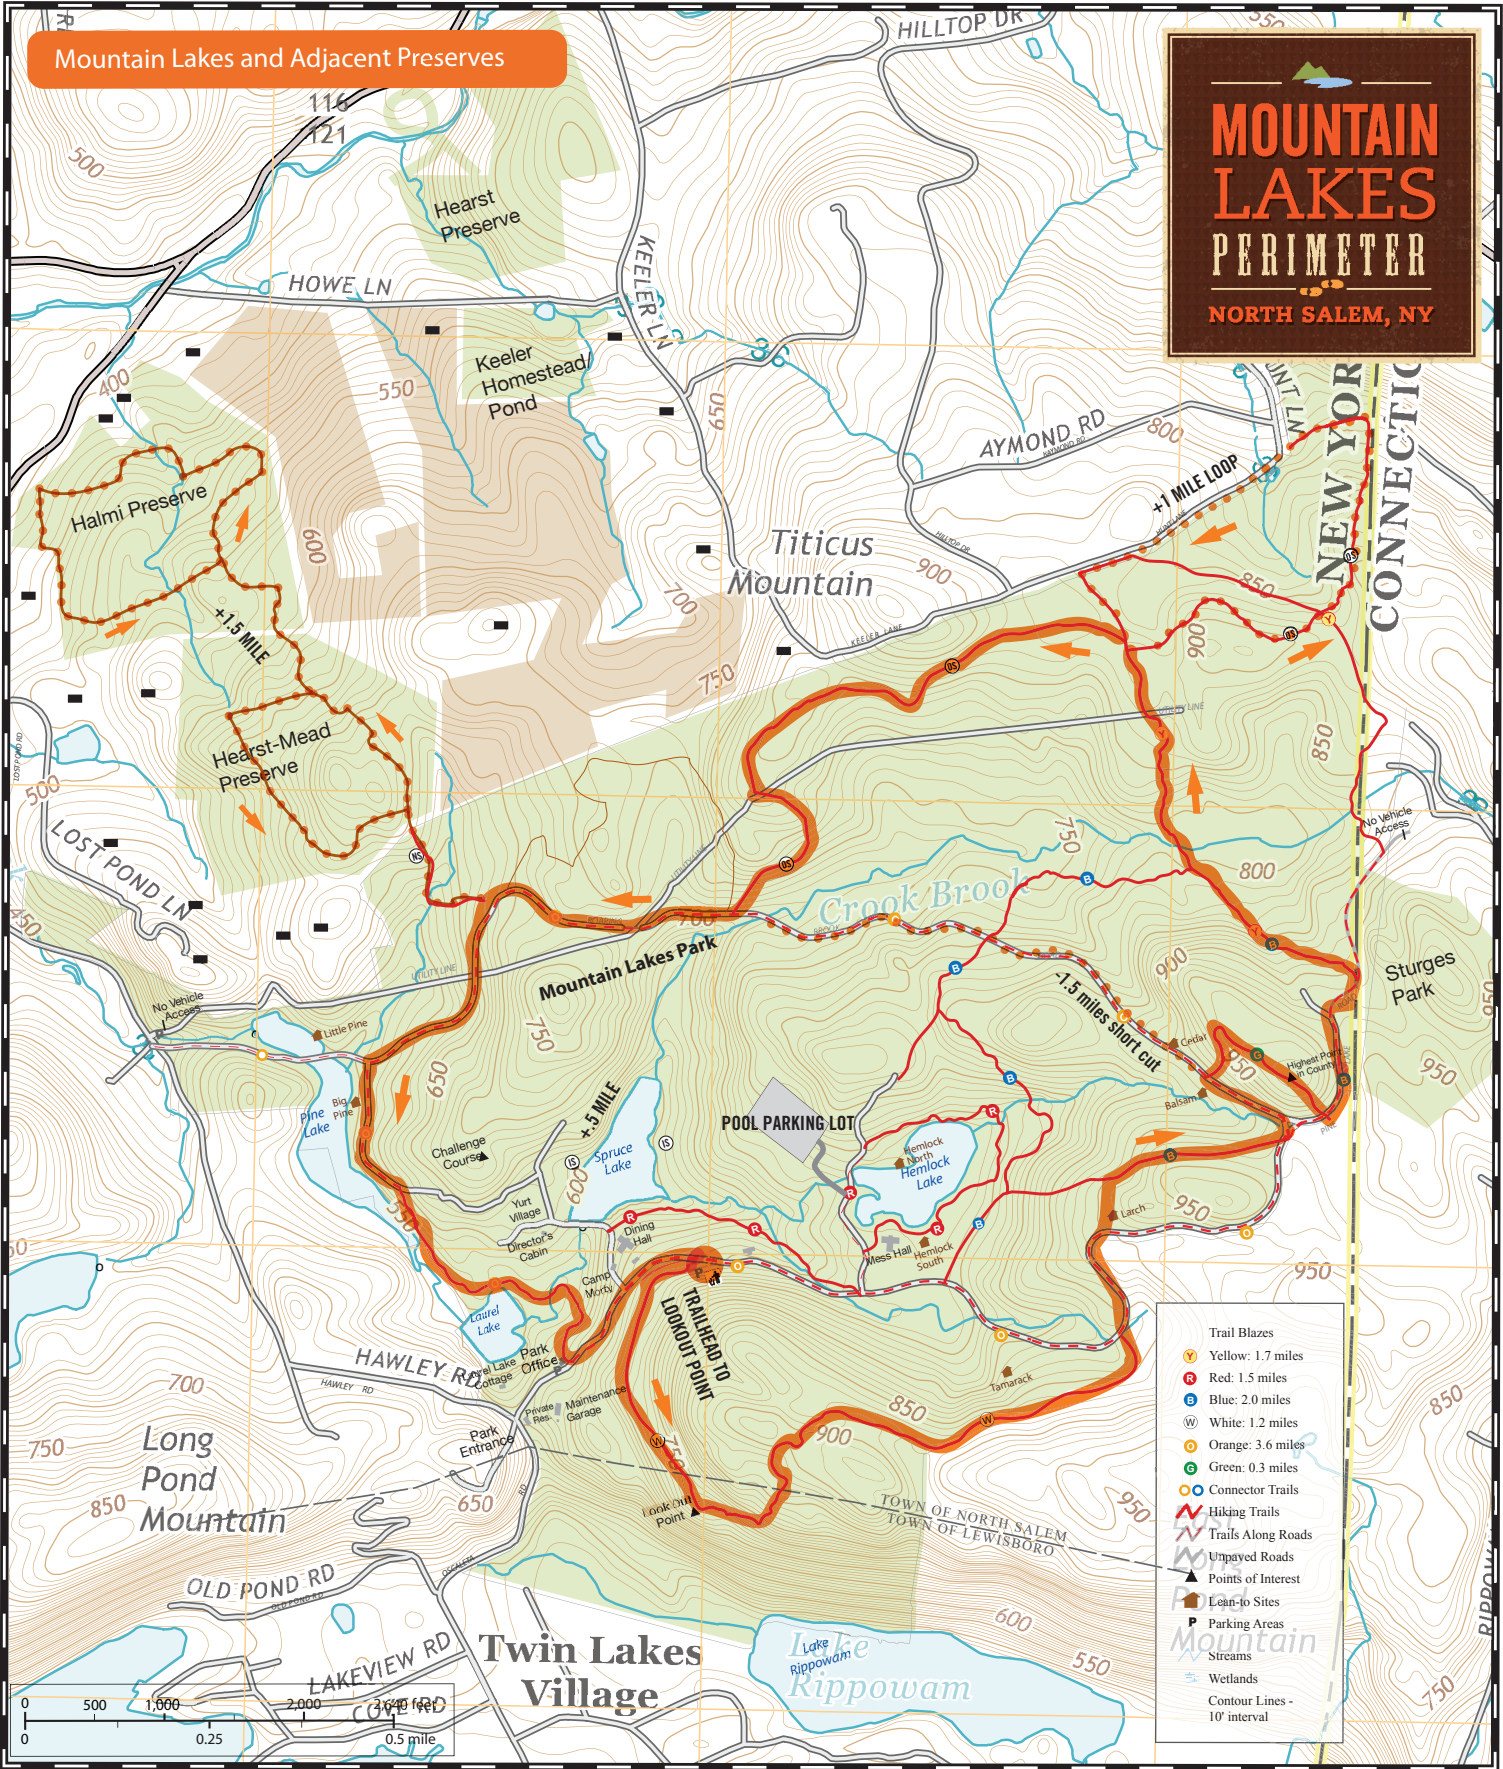

Mountain Lakes and Adjacent Preserves

MOUNTAIN LAKES PERIMETER
NORTH SALEM, NY

5.5 miles: follow solid orange loop
 +1 mile for Hunt Lane loop
 +1.5 miles for Hearst-Mead and Halmi Preserves