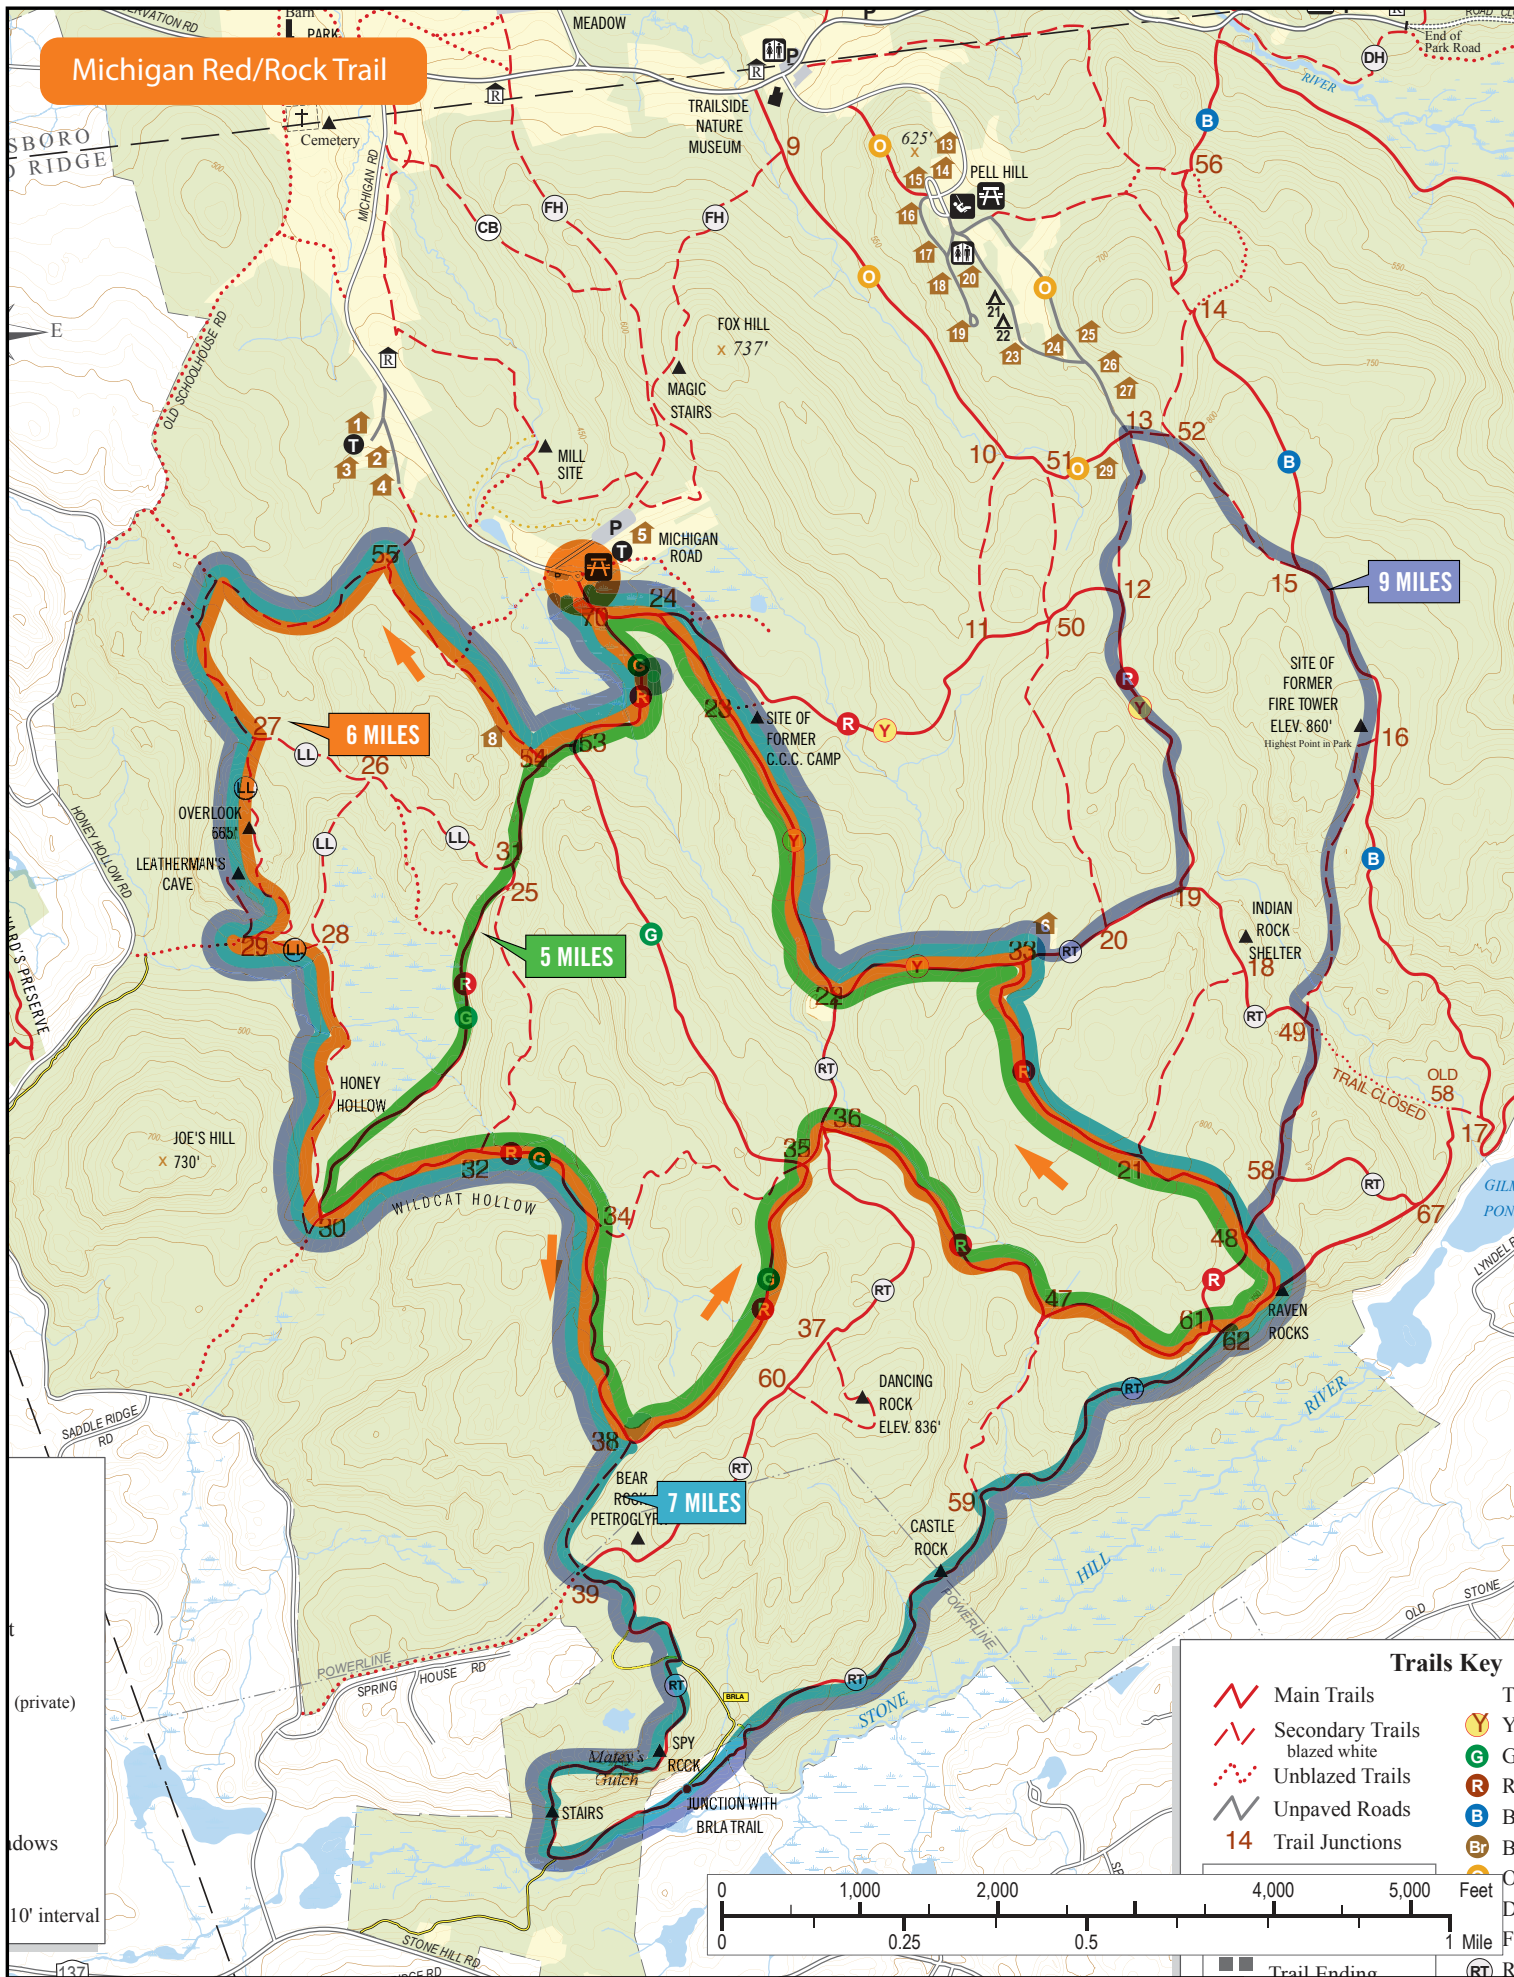

Michigan Red/Rock Trail

Trails Key	
	Main Trails
	Secondary Trails blazed white
	Unblazed Trails
	Unpaved Roads
	Trail Junctions
	Y
	G
	R
	B
	Br
	O
	Trail Ending
	RT

(private)
adows
10' interval