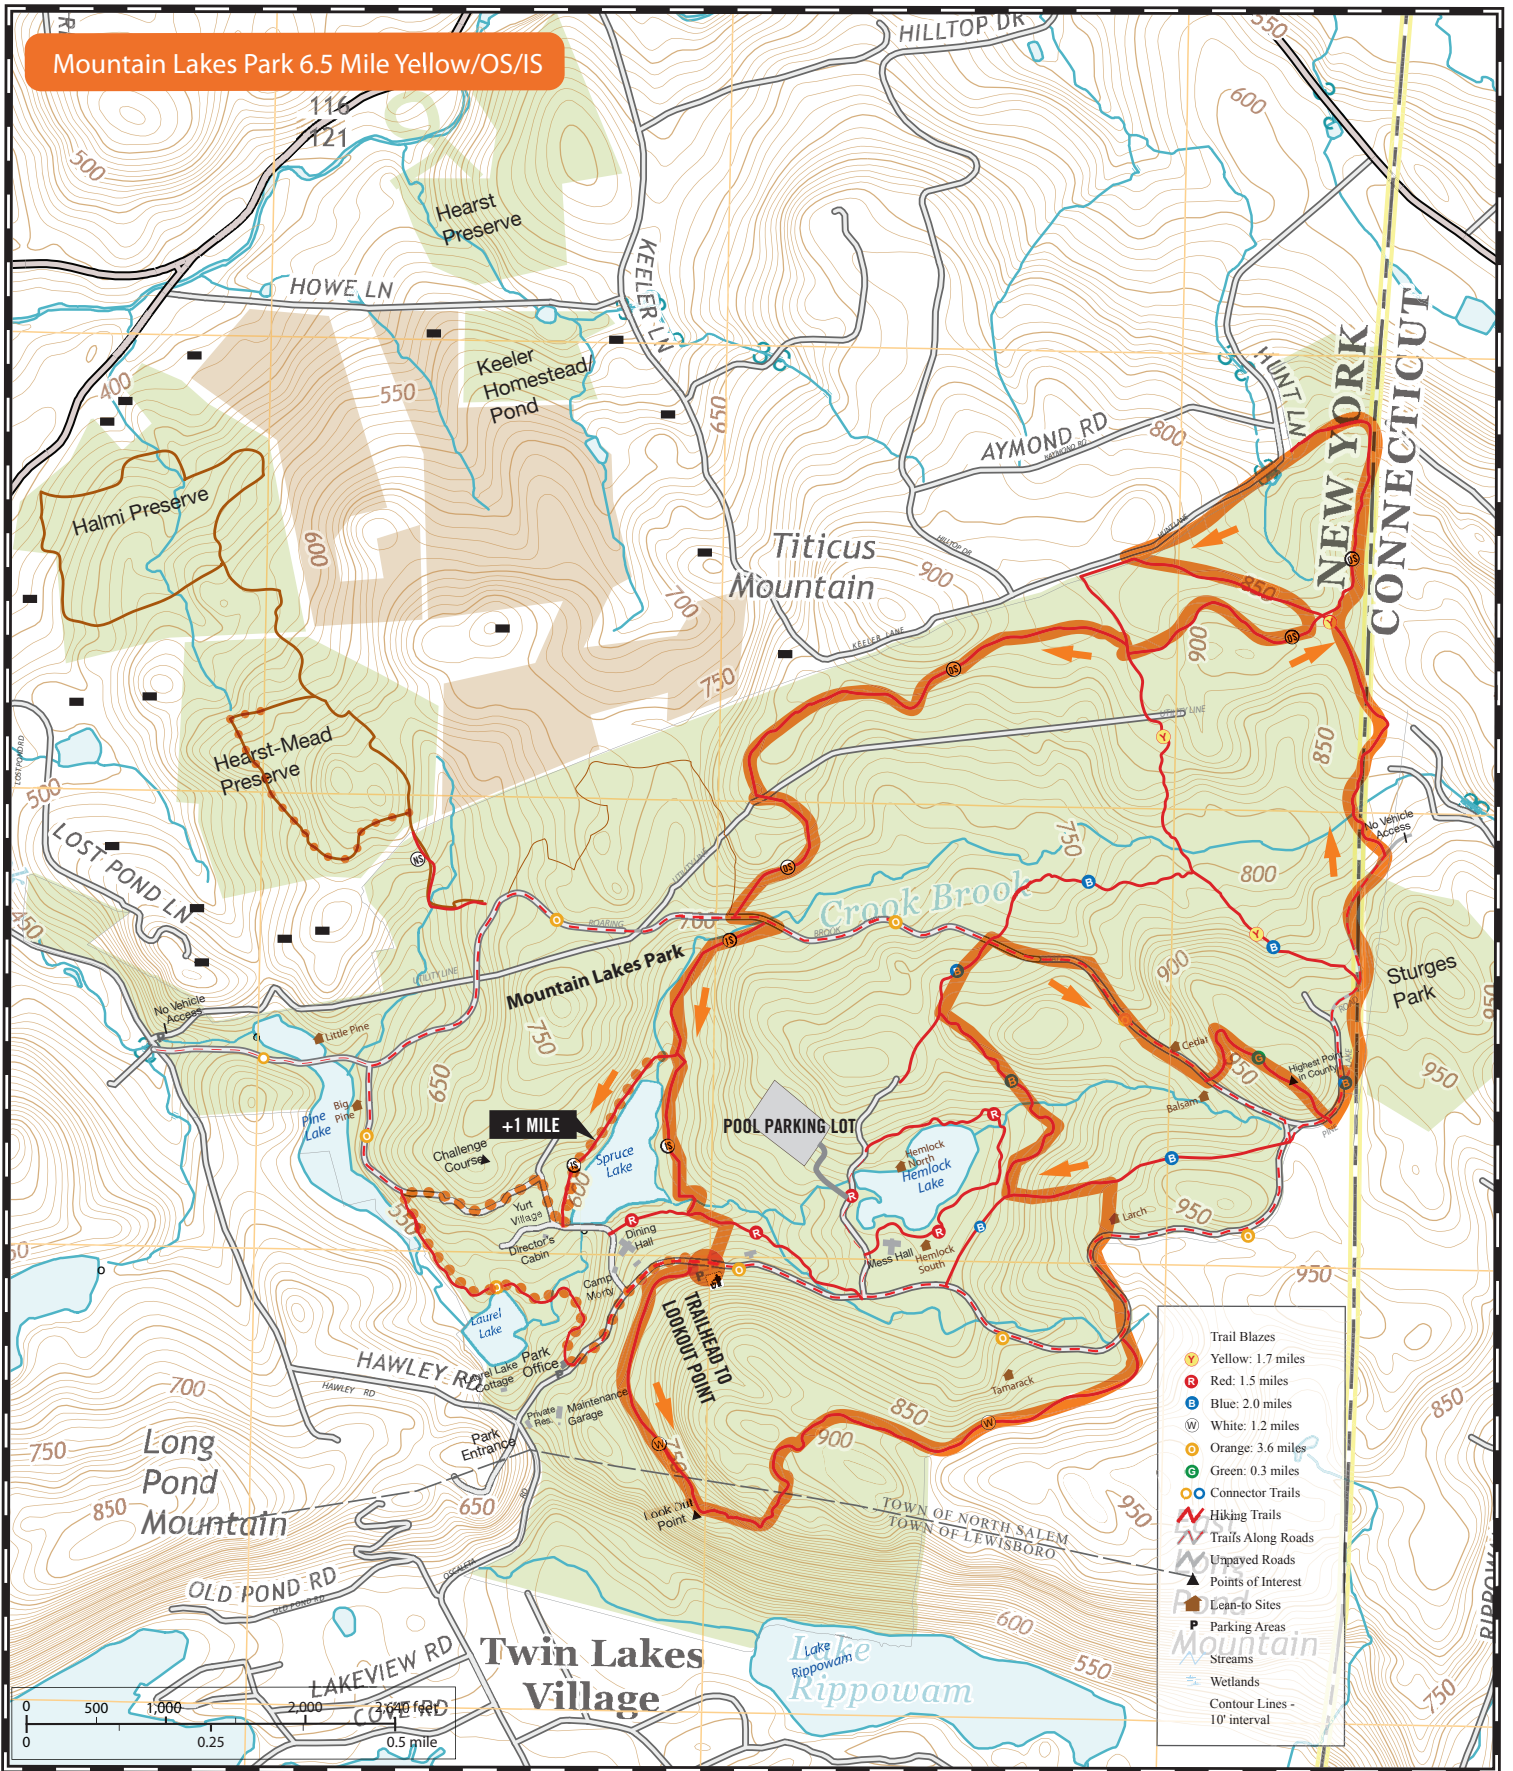

Mountain Lakes Park 6.5 Mile Yellow/OS/IS

Trail Blazes

- Yellow: 1.7 miles
- Red: 1.5 miles
- Blue: 2.0 miles
- White: 1.2 miles
- Orange: 3.6 miles
- Green: 0.3 miles
- Connector Trails

Hiking Trails

- Trails Along Roads
- Unpaved Roads

Points of Interest

- Lean-to Sites
- Parking Areas

Other Features

- Streams
- Wetlands
- Contour Lines - 10' interval