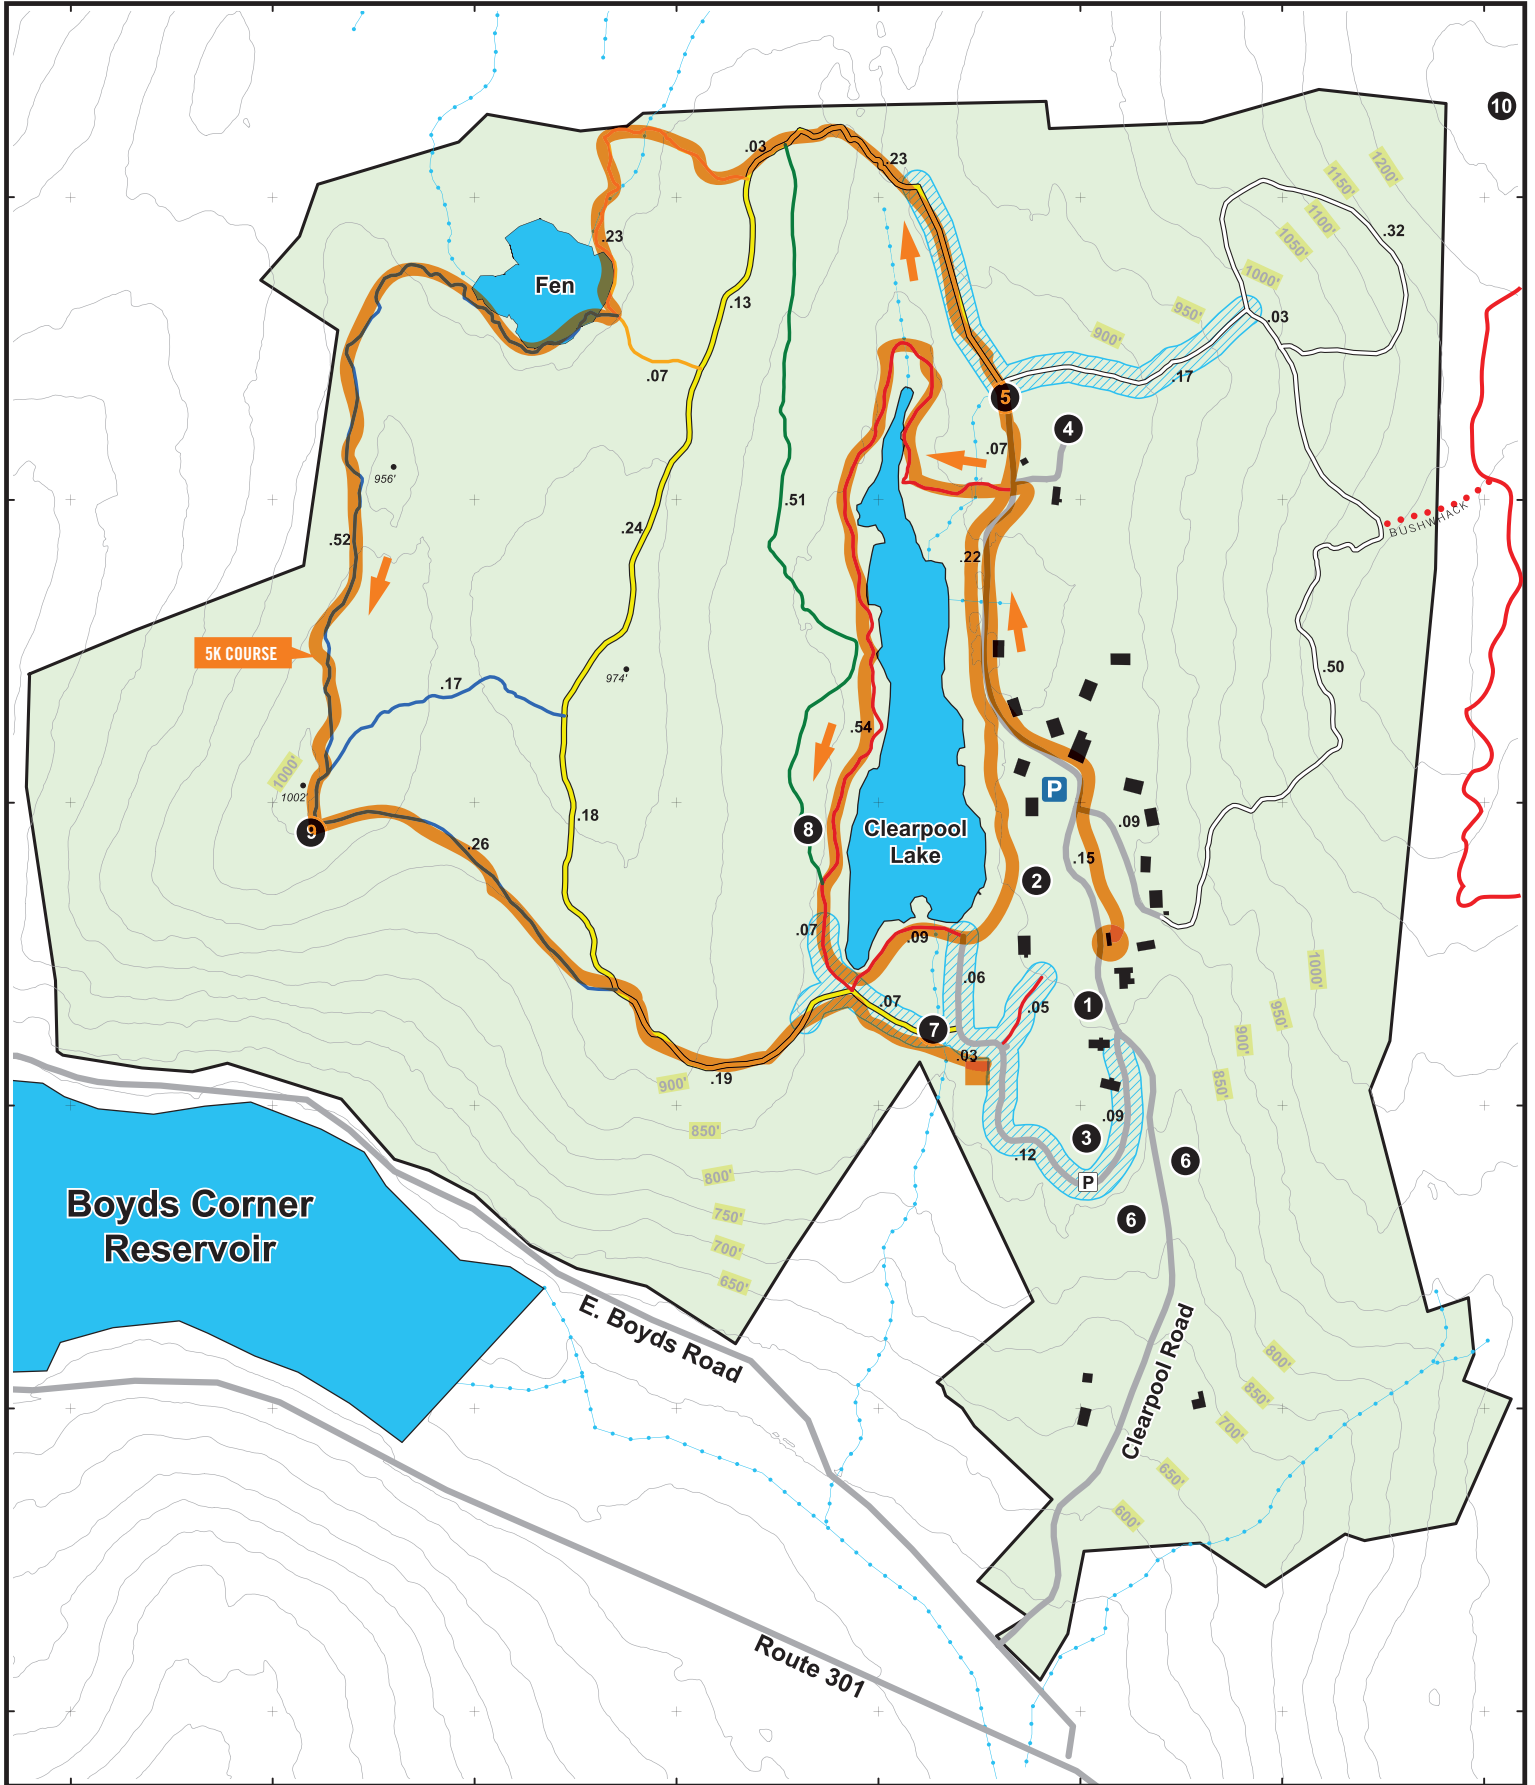

CLEARPOOL MODEL FOREST & CAMPUS TRAILS

0 250 500 1,000 Feet