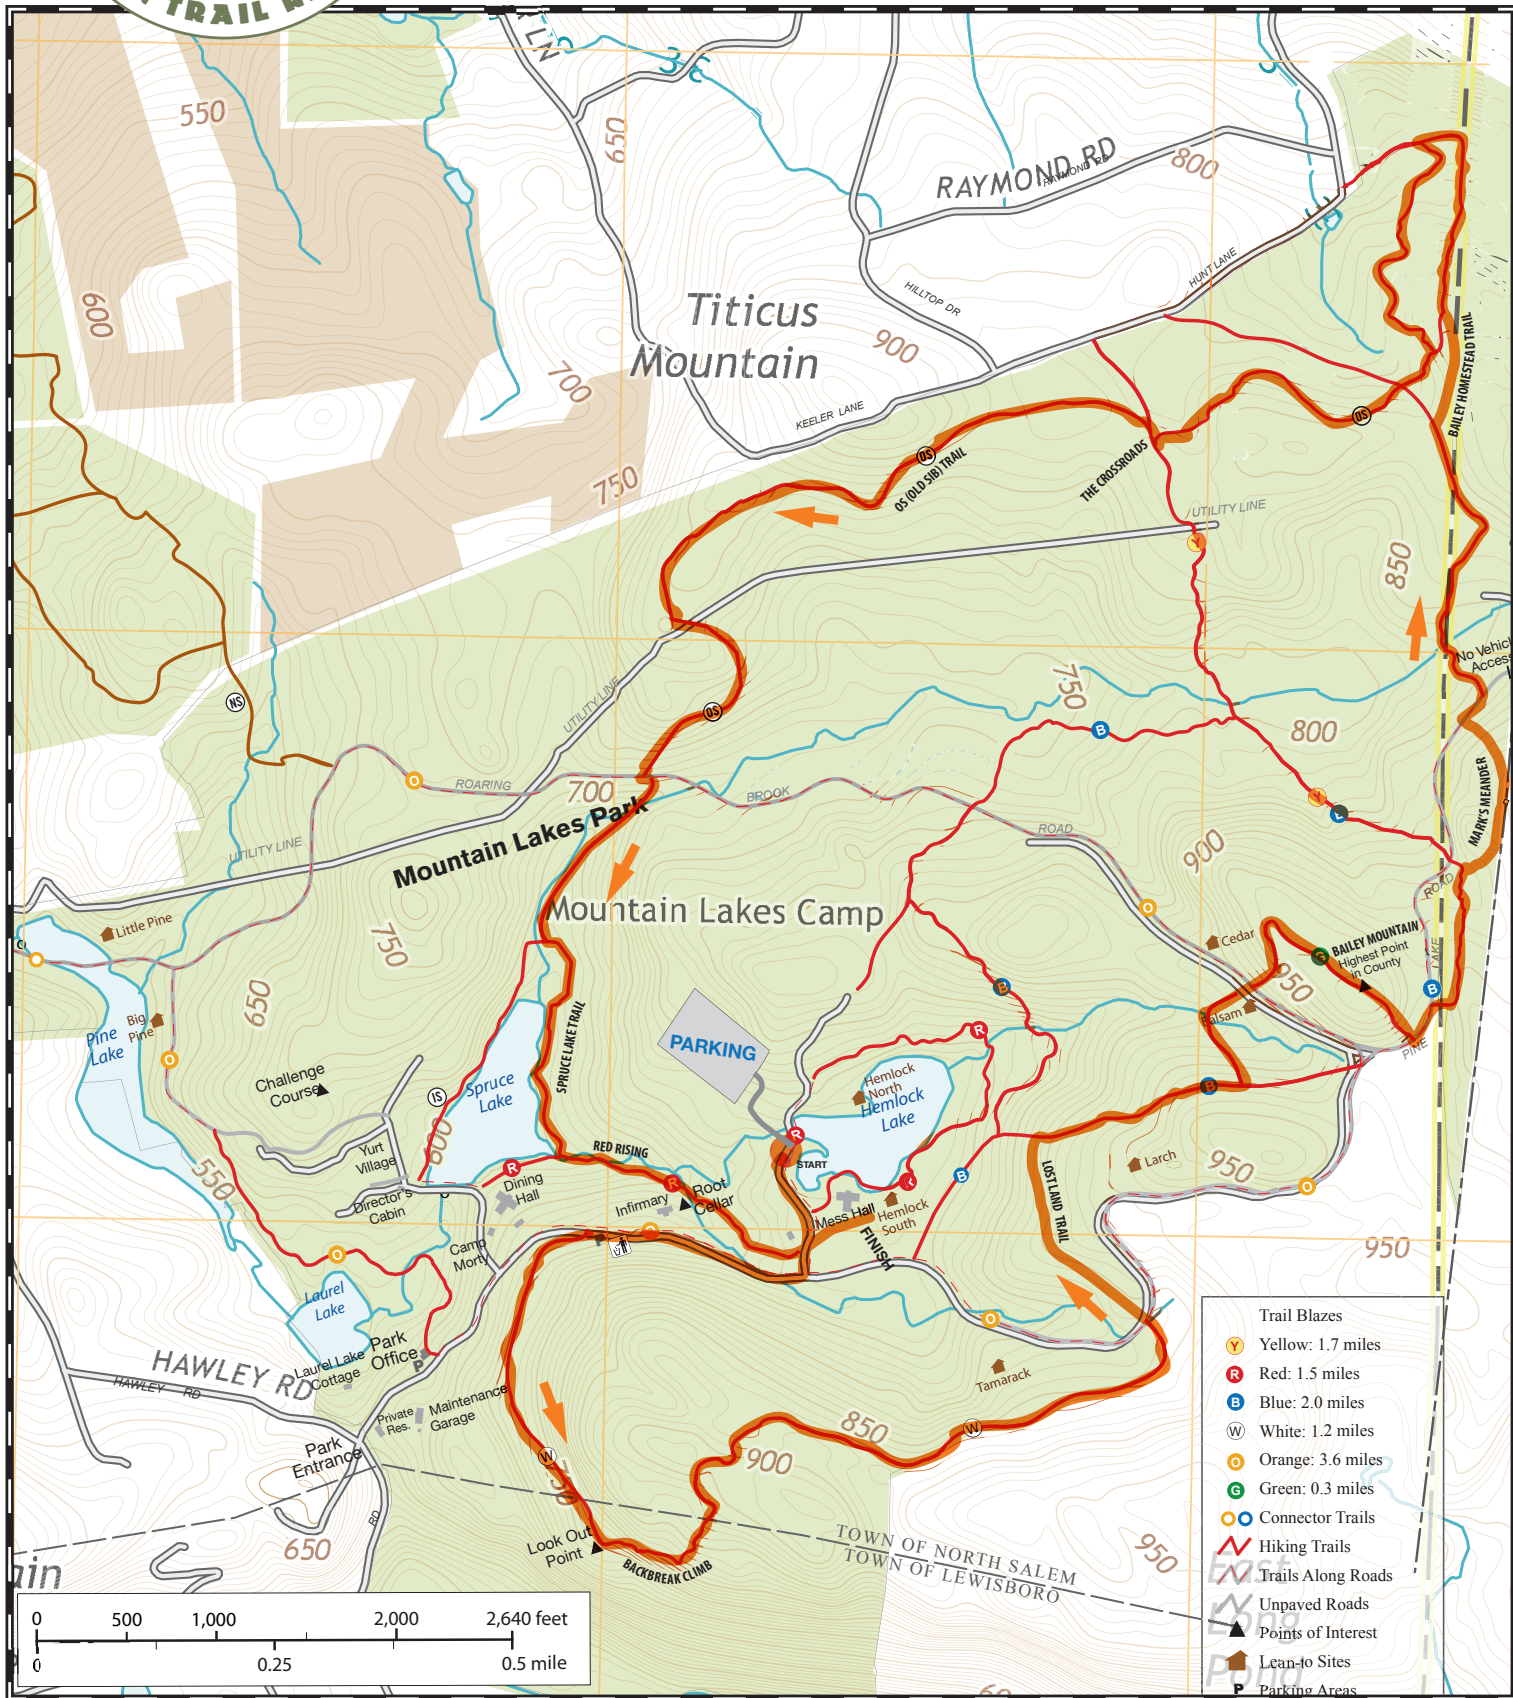

SARAH BISHOP BUSHWHACK

Trail Blazes

- Yellow: 1.7 miles
- Red: 1.5 miles
- Blue: 2.0 miles
- White: 1.2 miles
- Orange: 3.6 miles
- Green: 0.3 miles
- ○ Connector Trails
- Hiking Trails
- Trails Along Roads
- Unpaved Roads
- ▲ Points of Interest
- Lean-to Sites
- P Parking Areas