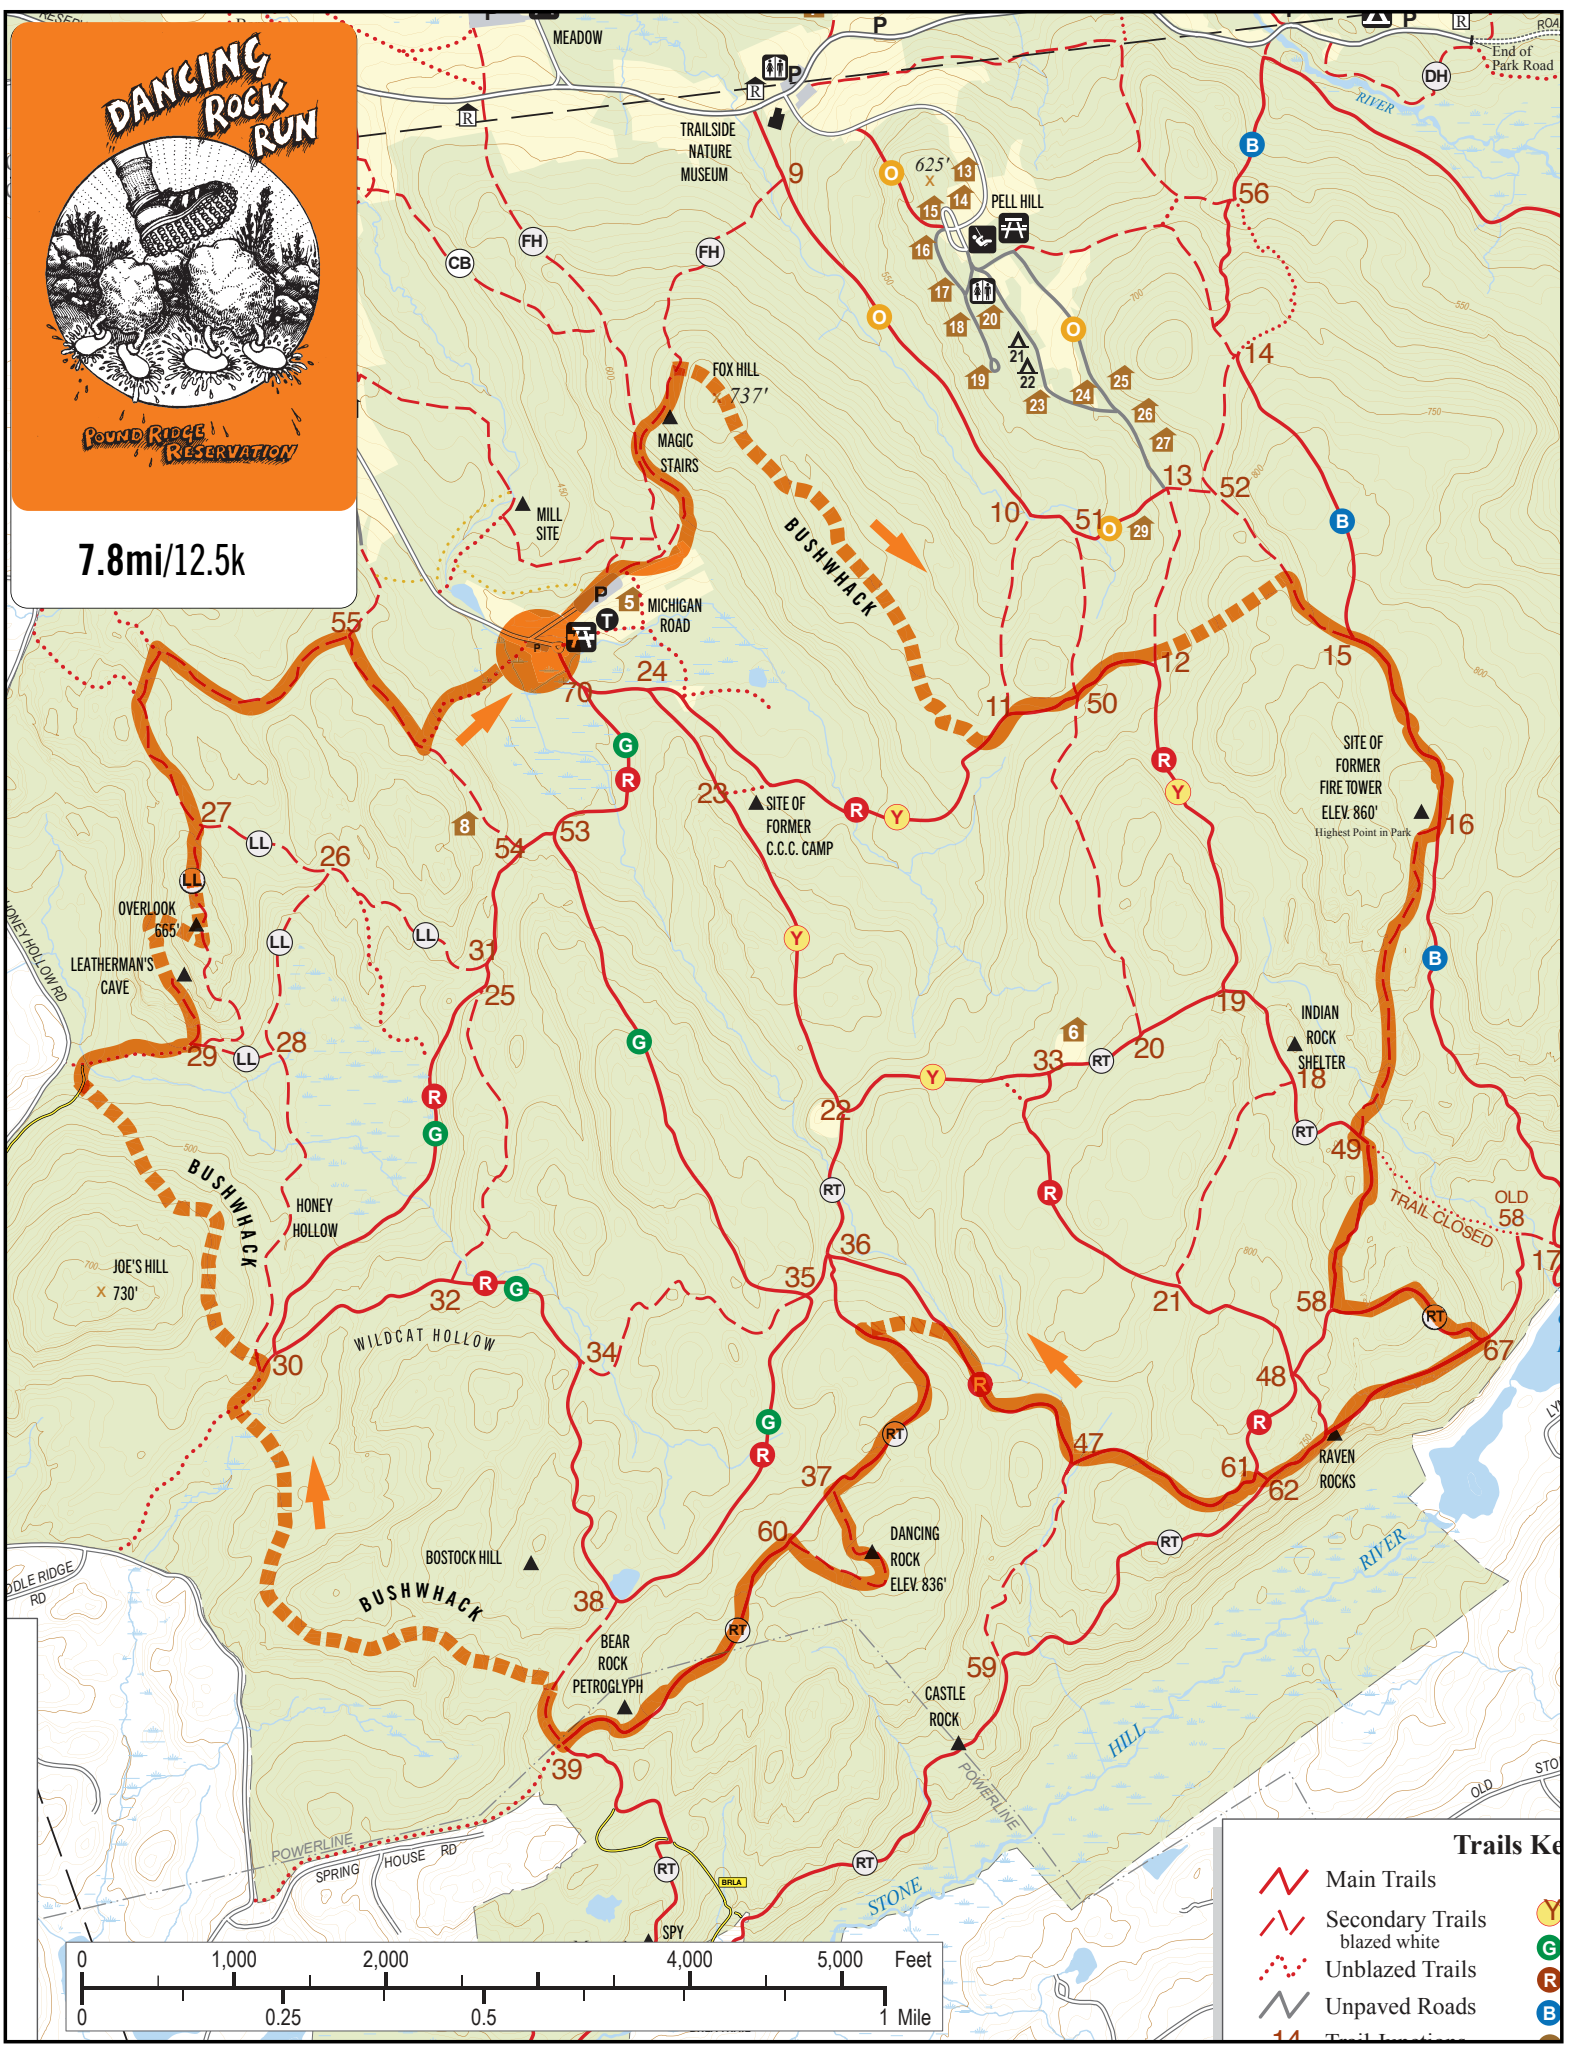

7.8mi/12.5k

**Trails Key**

- Main Trails
- Secondary Trails blazed white
- Unblazed Trails
- Unpaved Roads
- Y
- G
- R
- B
- 14