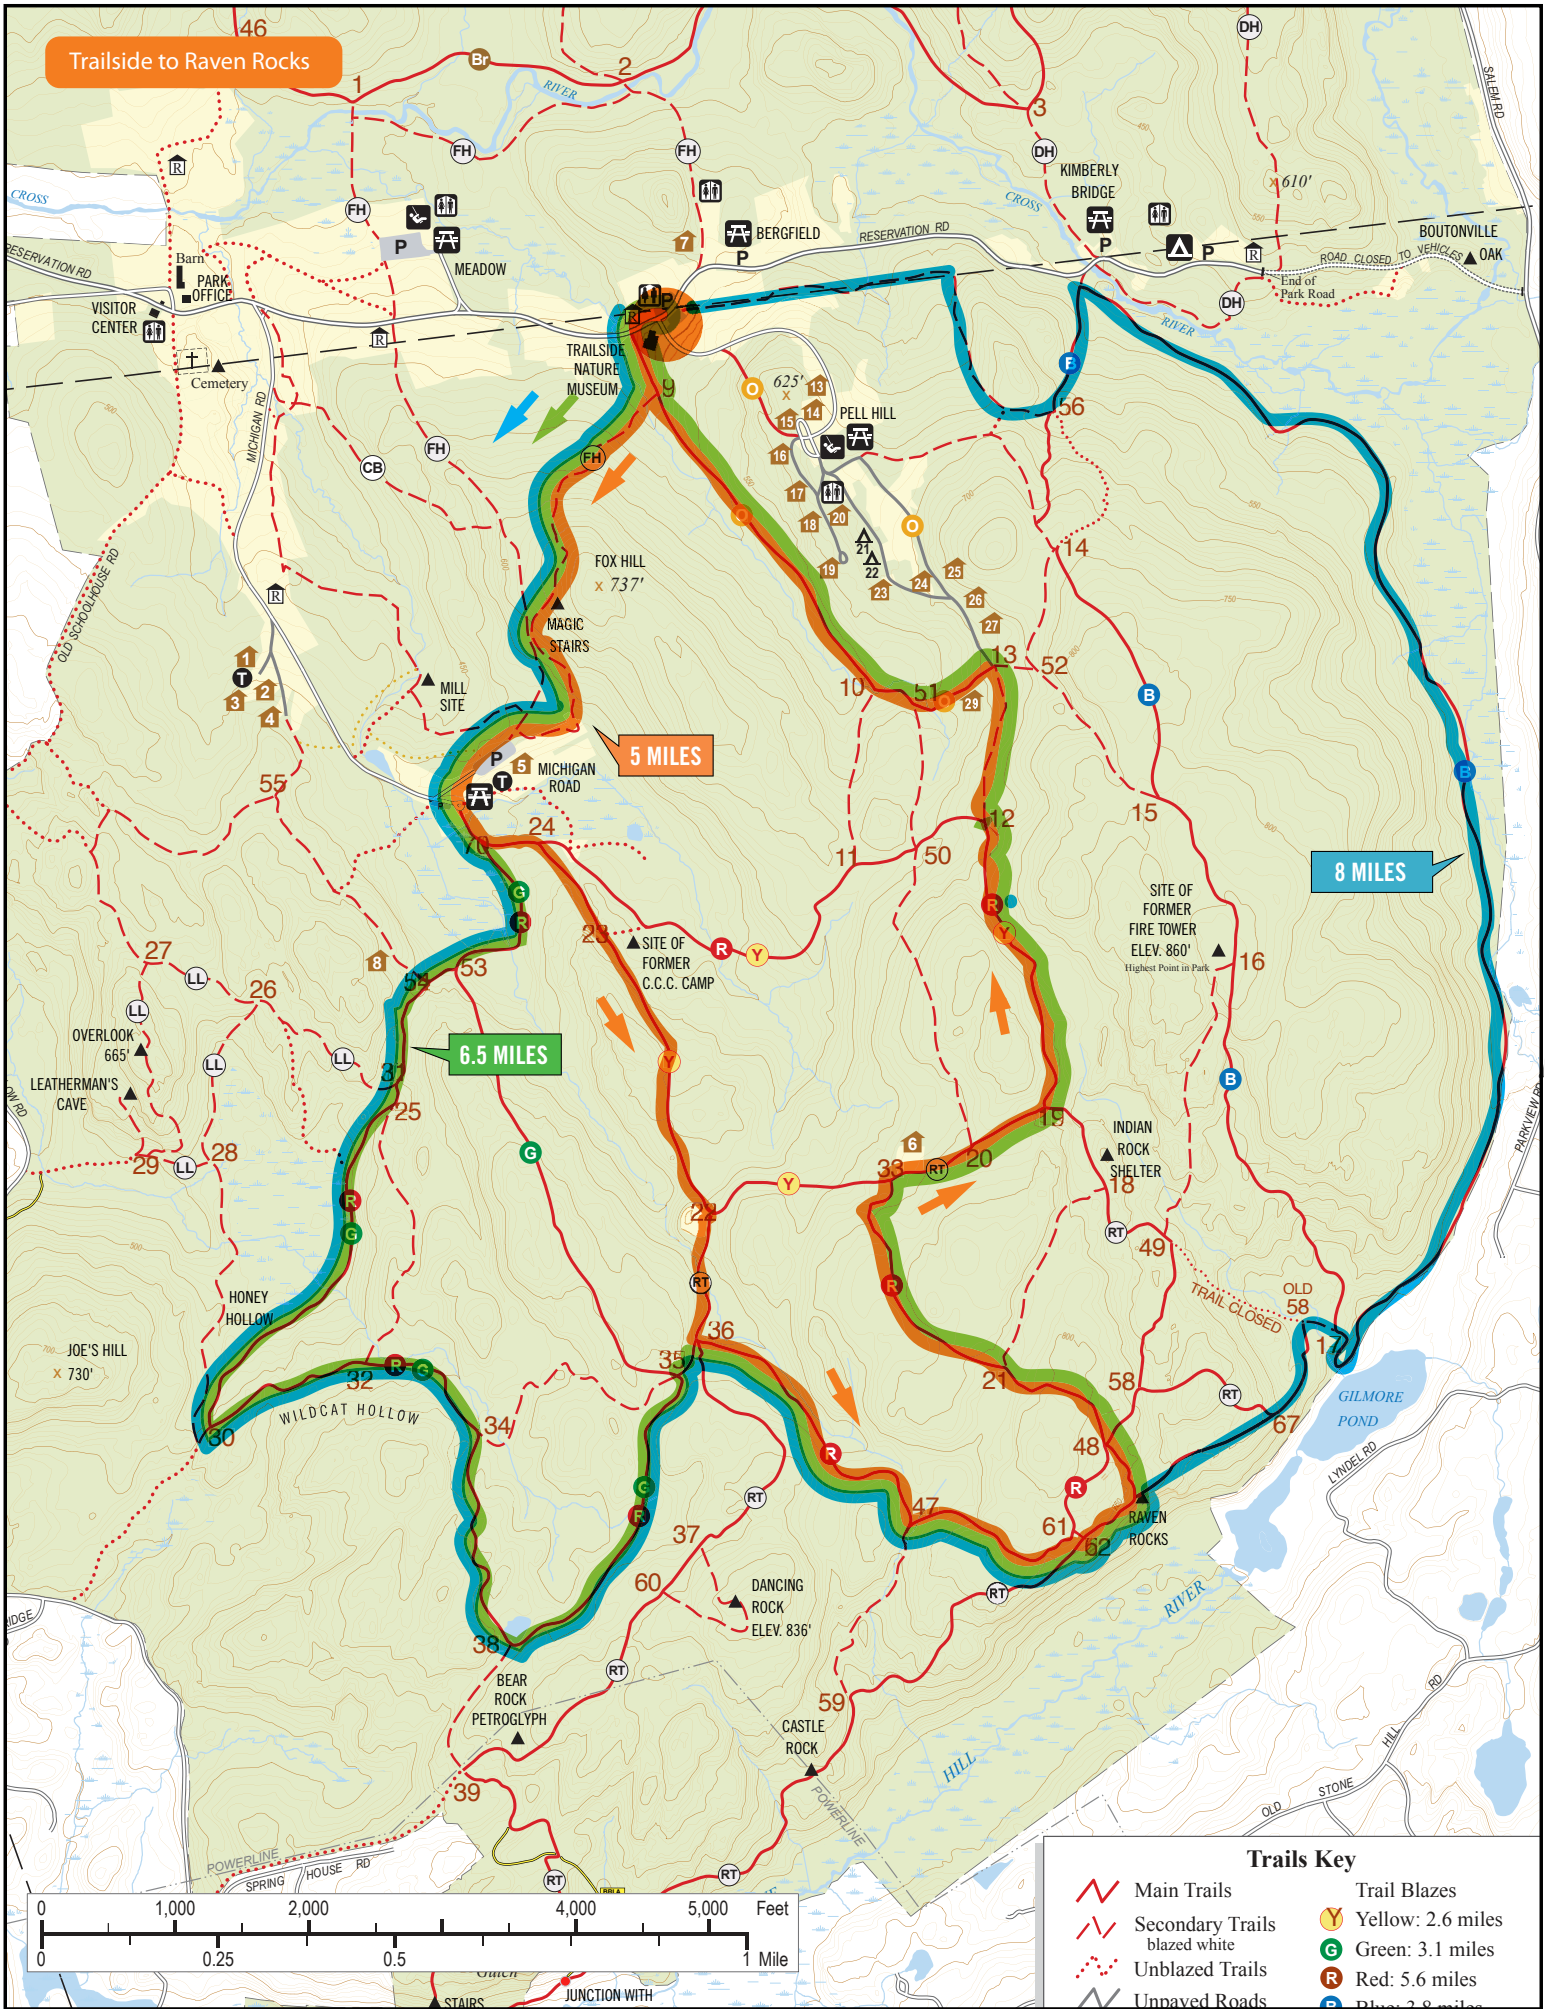

Trailside to Raven Rocks

Trails Key	
	Main Trails
	Secondary Trails blazed white
	Unblazed Trails
	Unpaved Roads
	Trail Blazes Yellow: 2.6 miles
	Green: 3.1 miles
	Red: 5.6 miles
	Blue: 2.8 miles