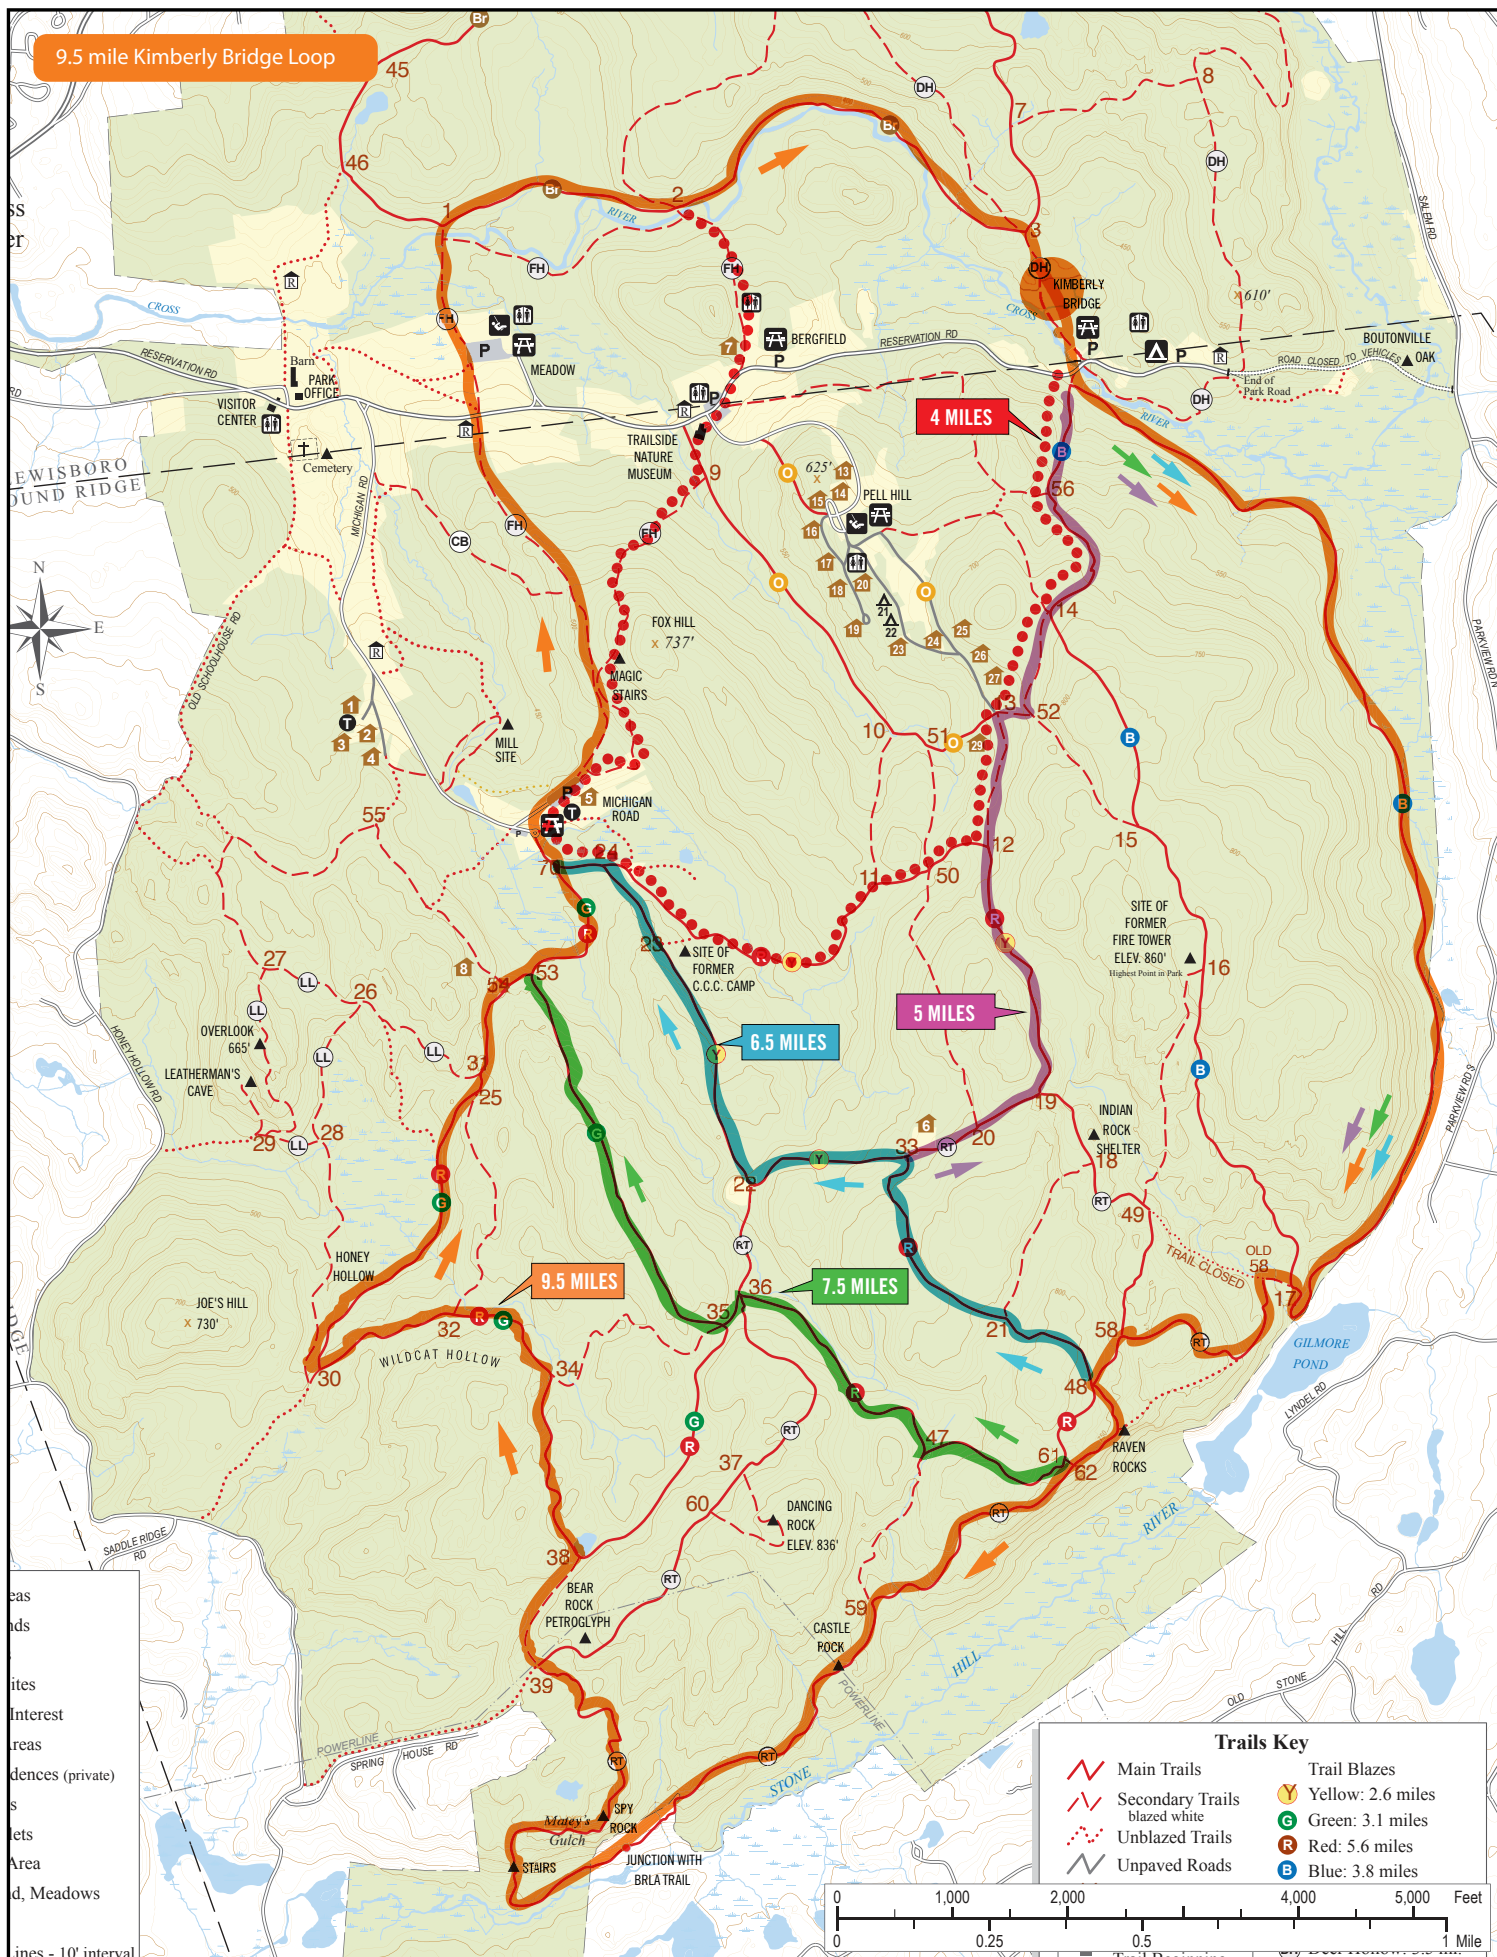

9.5 mile Kimberly Bridge Loop

Trails Key	
	Main Trails
	Secondary Trails
	blazed white
	Unblazed Trails
	Unpaved Roads
	Trail Blazes
	Yellow: 2.6 miles
	Green: 3.1 miles
	Red: 5.6 miles
	Blue: 3.8 miles

eas  
 ads  
 ites  
 Interest  
 reas  
 dences (private)  
 s  
 ets  
 Area  
 d, Meadows  
 lines = 10' interval