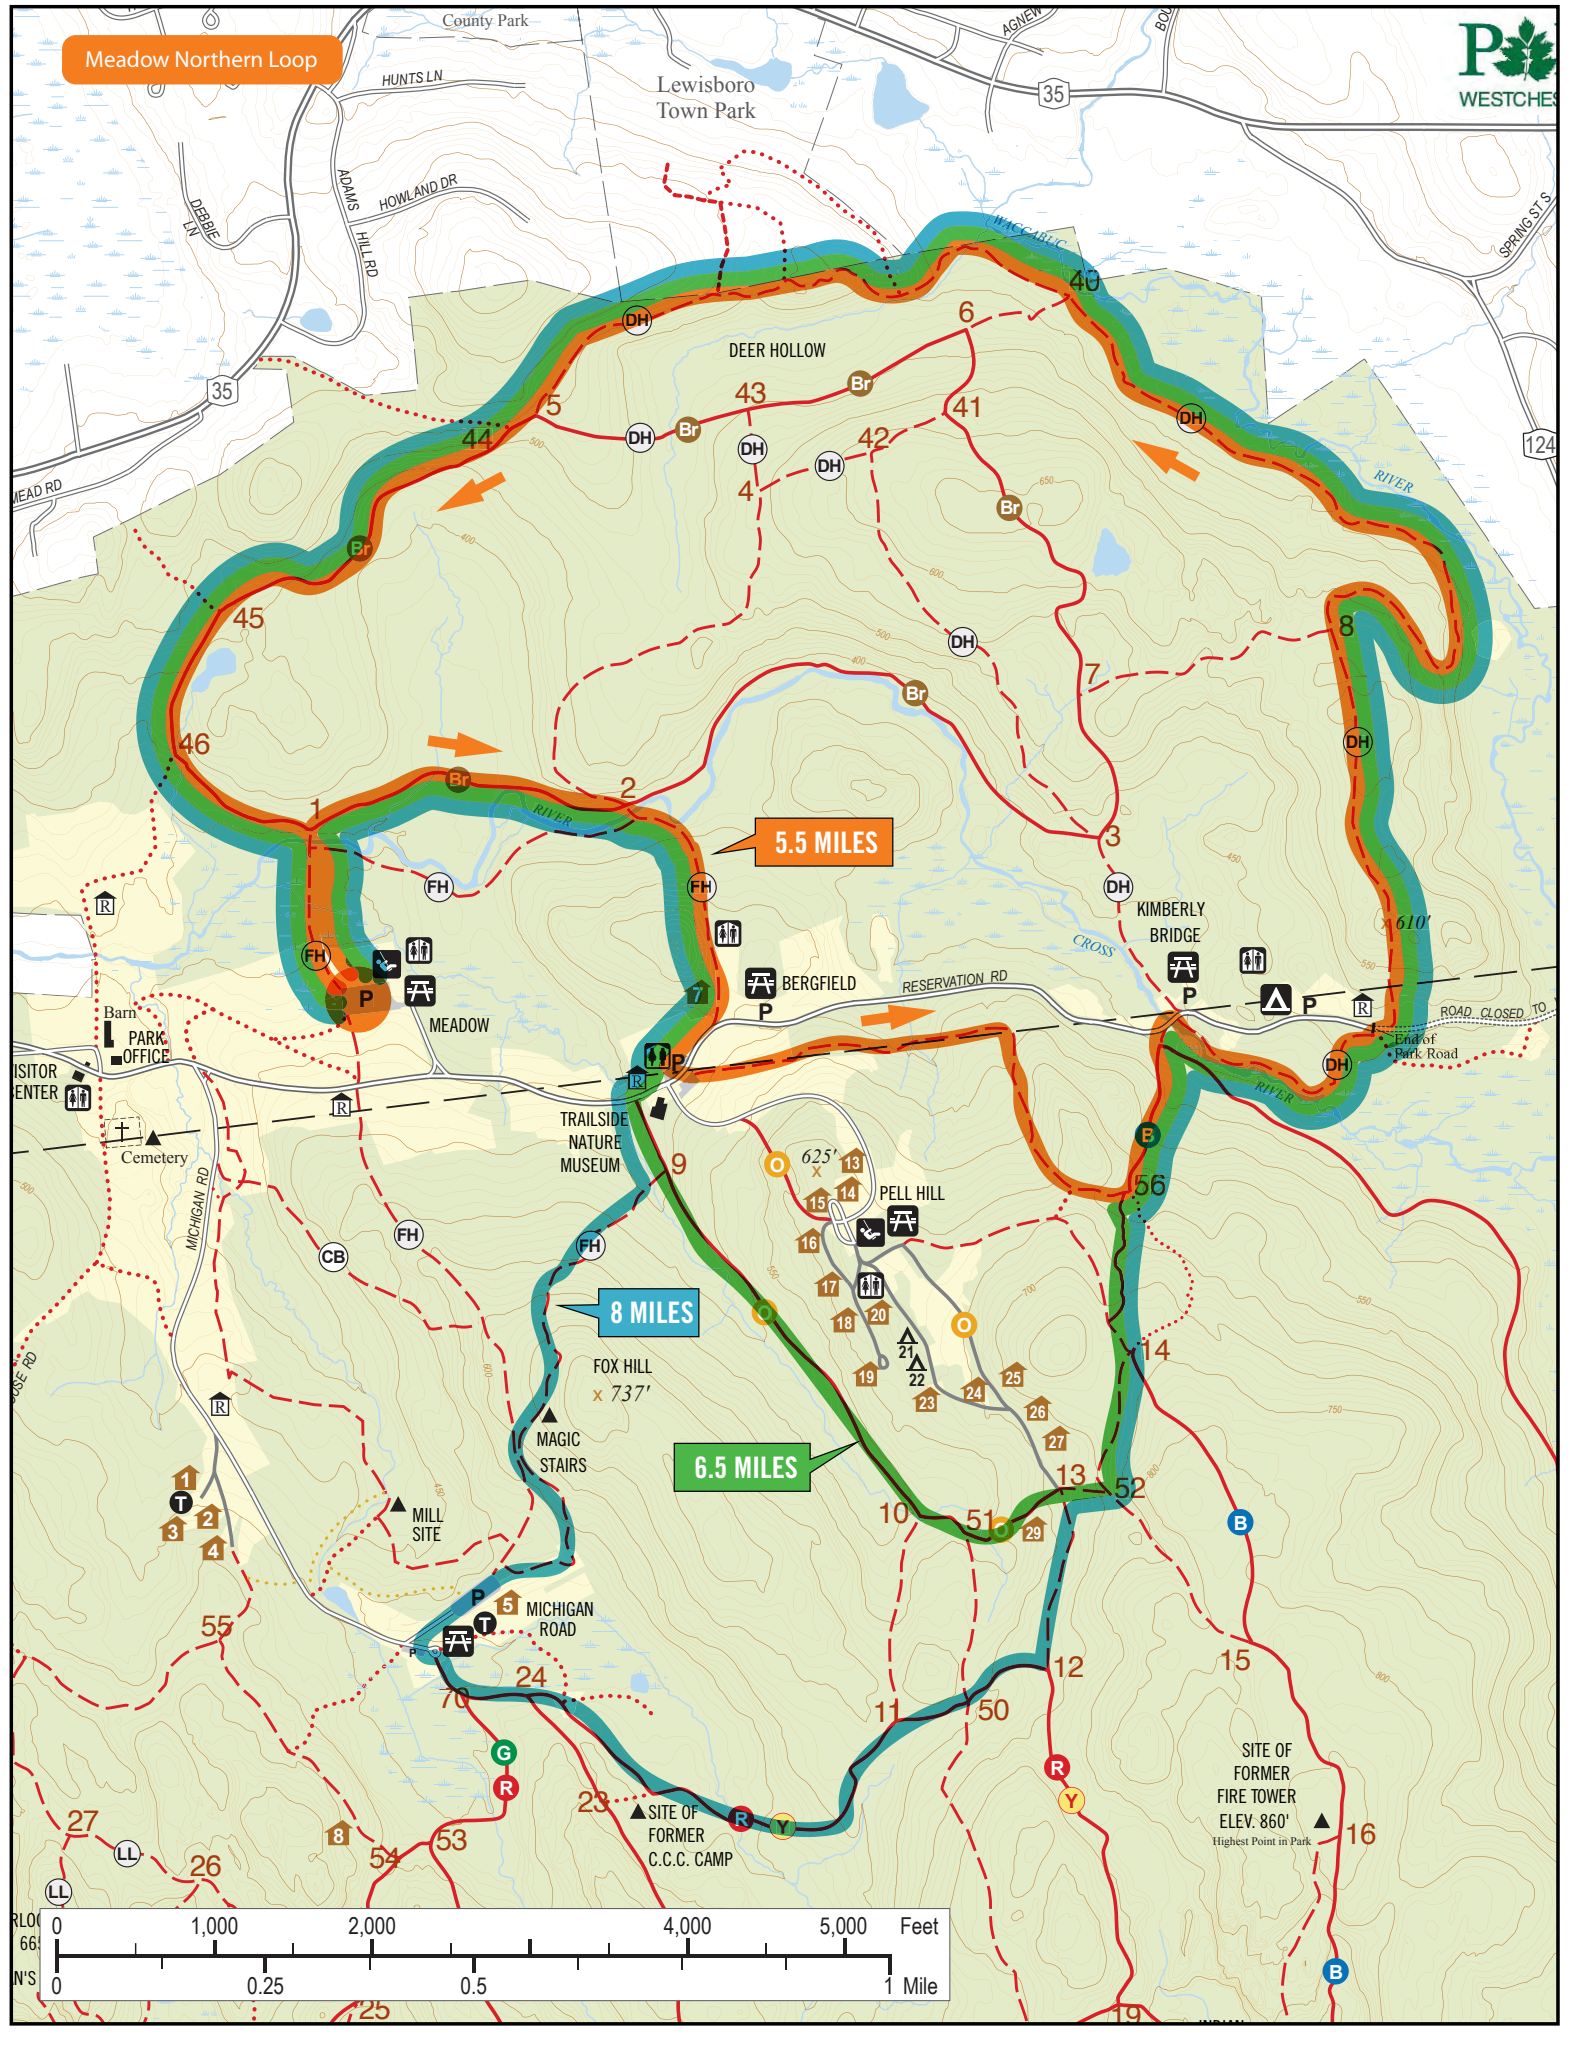

Meadow Northern Loop

5.5 MILES

8 MILES

6.5 MILES

SITE OF FORMER FIRE TOWER
ELEV. 860'
Highest Point in Park