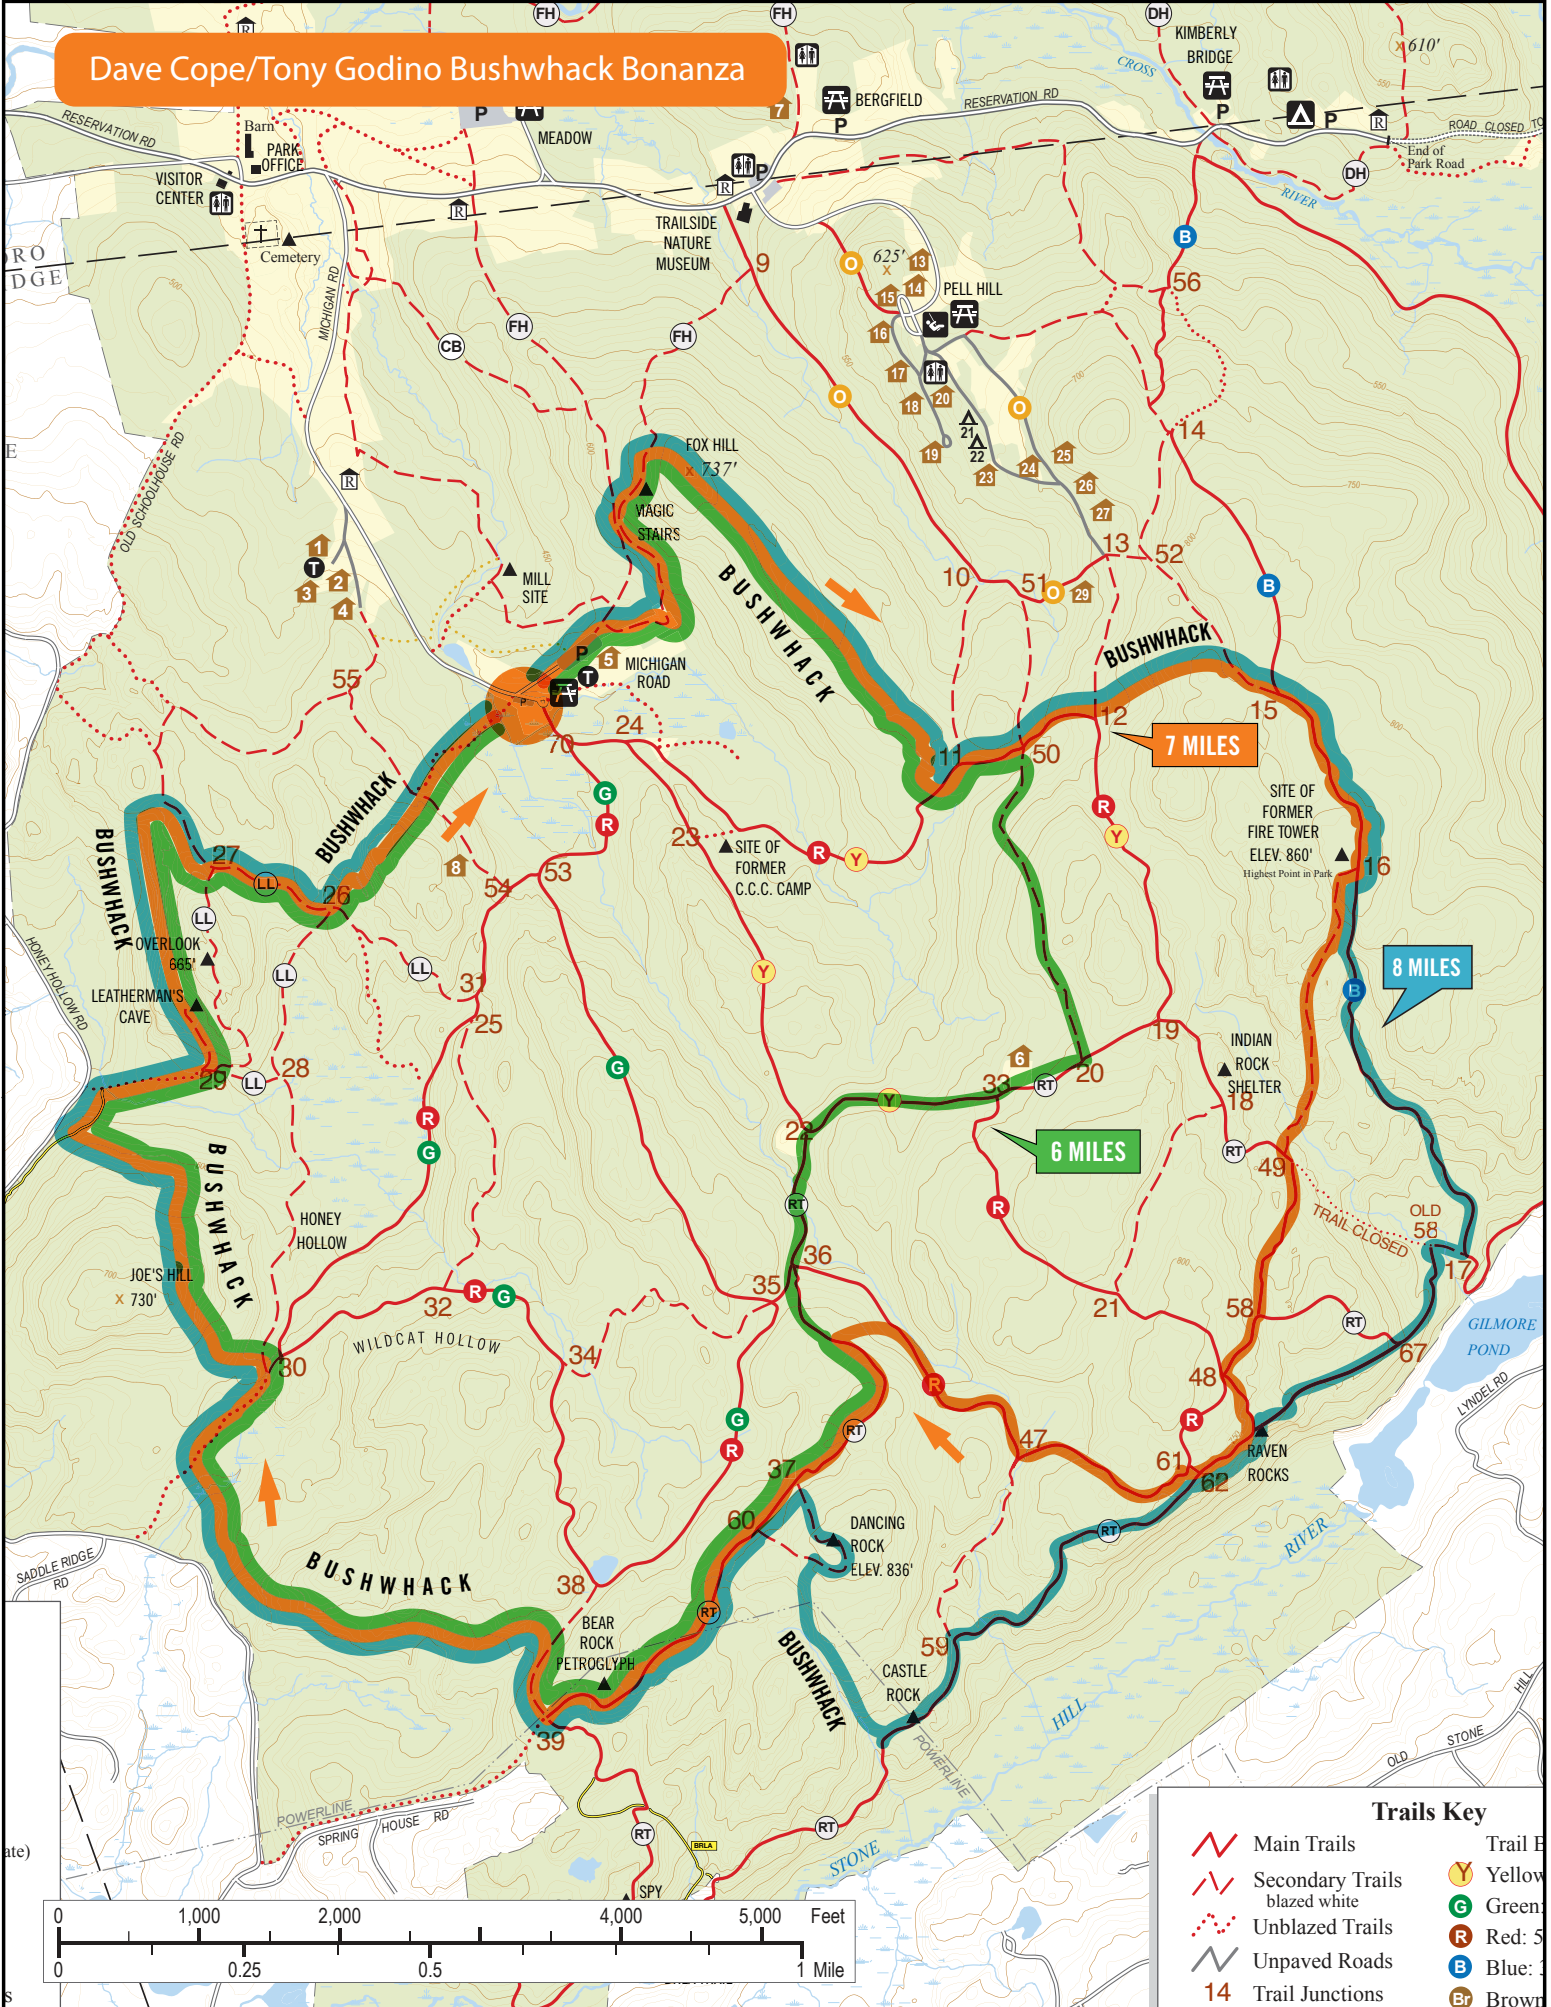

# Dave Cope/Tony Godino Bushwhack Bonanza

Trails Key	
	Main Trails
	Secondary Trails blazed white
	Unblazed Trails
	Unpaved Roads
	Trail Junctions
	Trail E
	Green
	Red: 5
	Blue: 1
	Brown