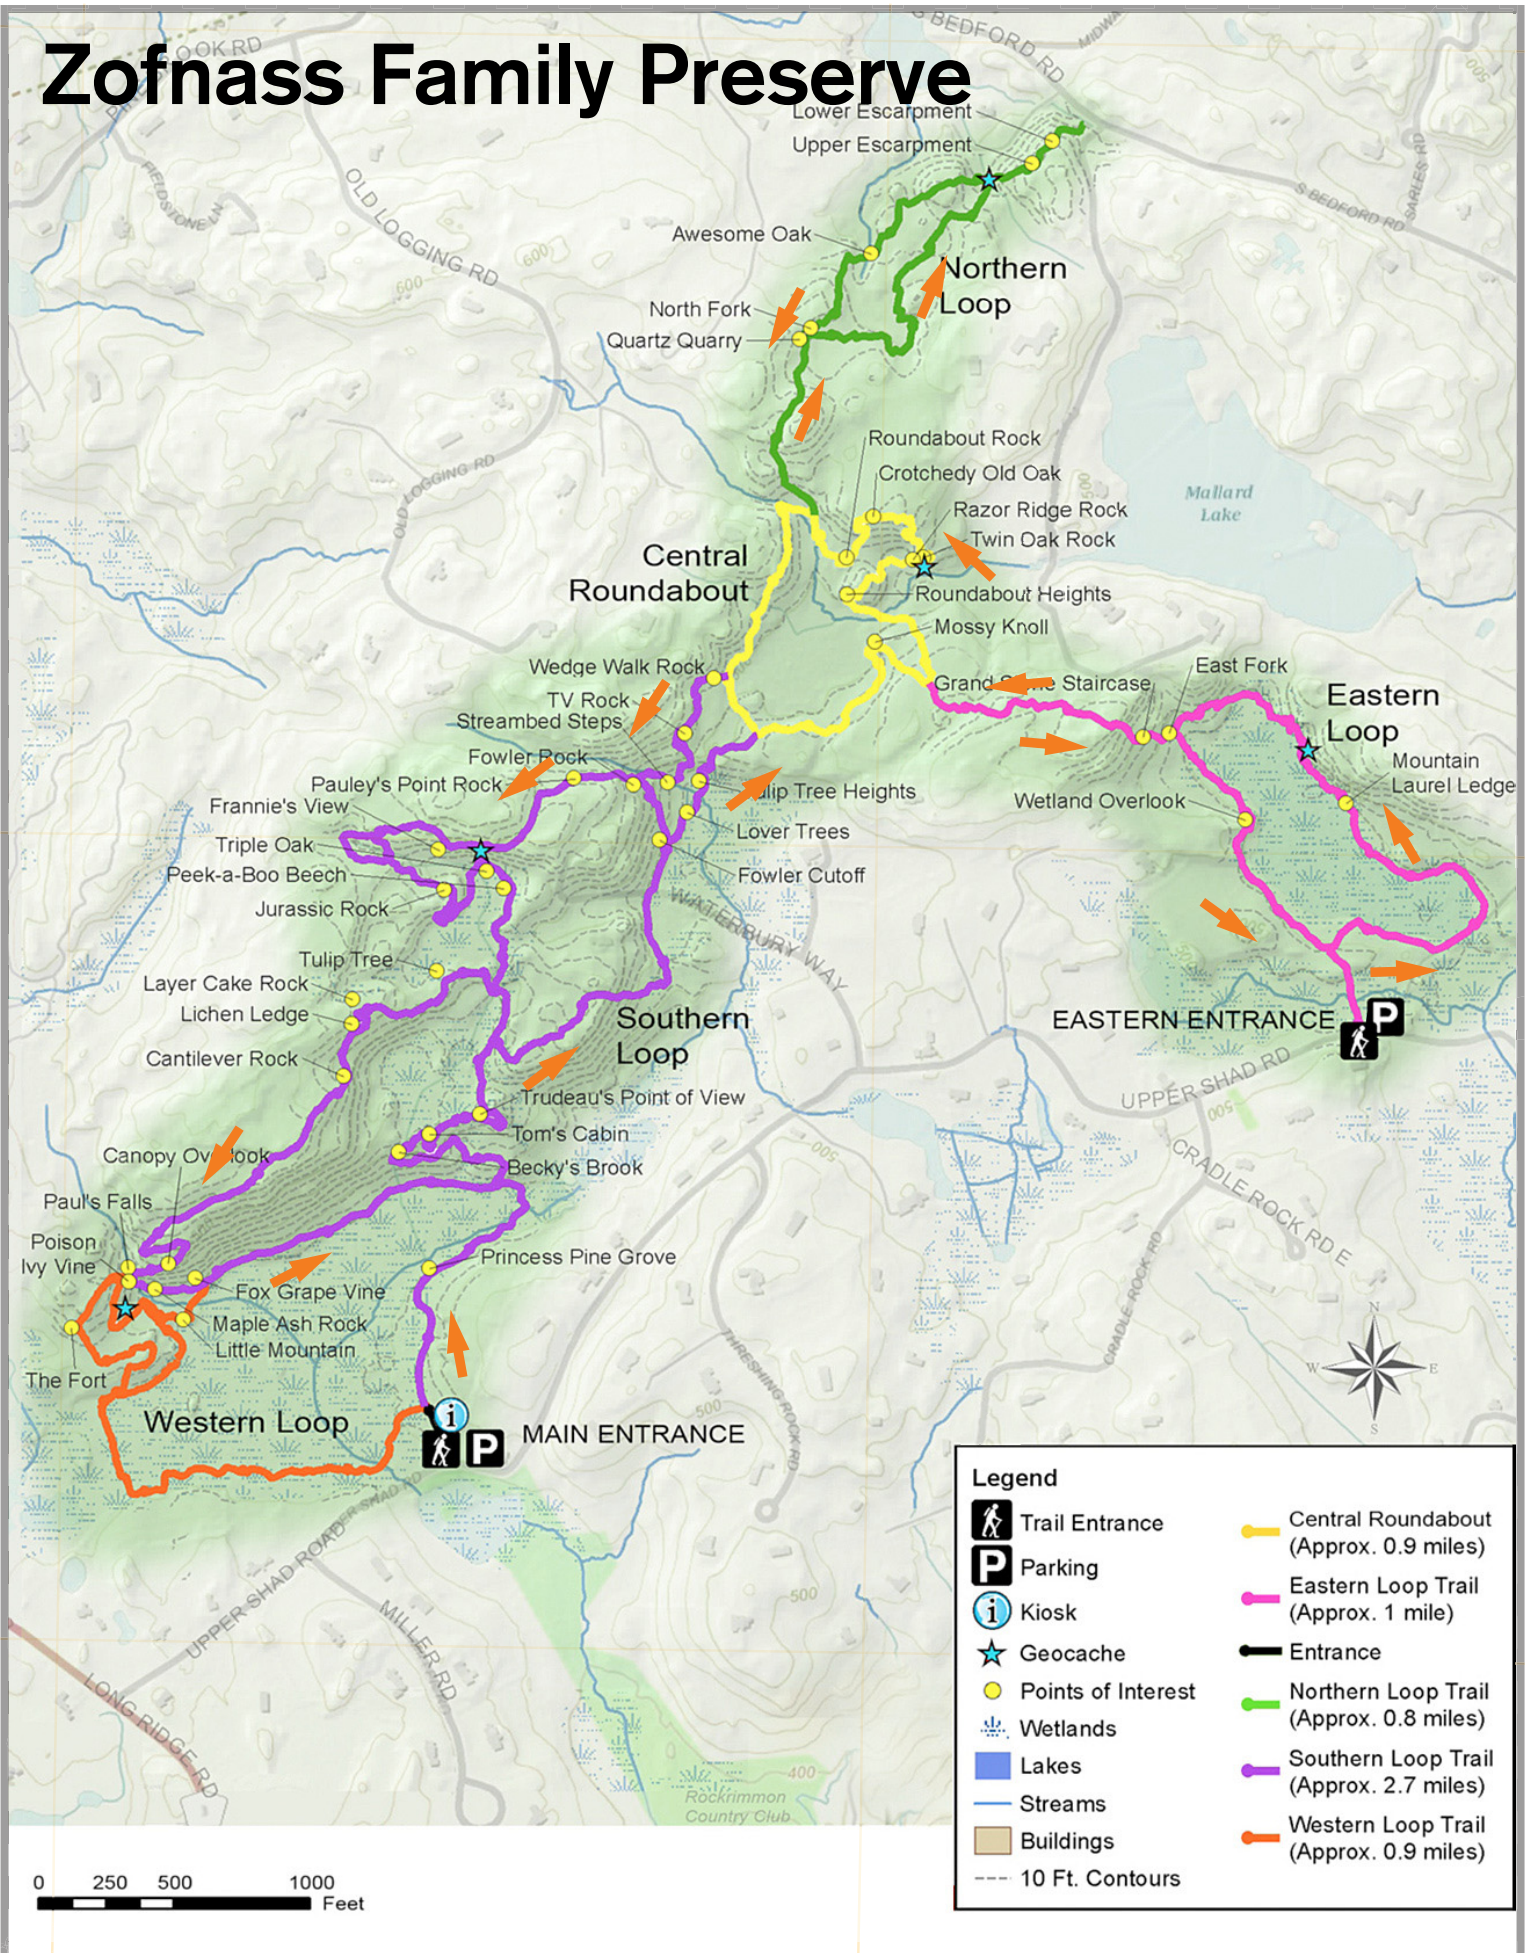

Zofnass Family Preserve

- Legend**
- Trail Entrance
 - Parking
 - Kiosk
 - Geocache
 - Points of Interest
 - Wetlands
 - Lakes
 - Streams
 - Buildings
 - 10 Ft. Contours
 - Central Roundabout (Approx. 0.9 miles)
 - Eastern Loop Trail (Approx. 1 mile)
 - Entrance
 - Northern Loop Trail (Approx. 0.8 miles)
 - Southern Loop Trail (Approx. 2.7 miles)
 - Western Loop Trail (Approx. 0.9 miles)

0 250 500 1000 Feet