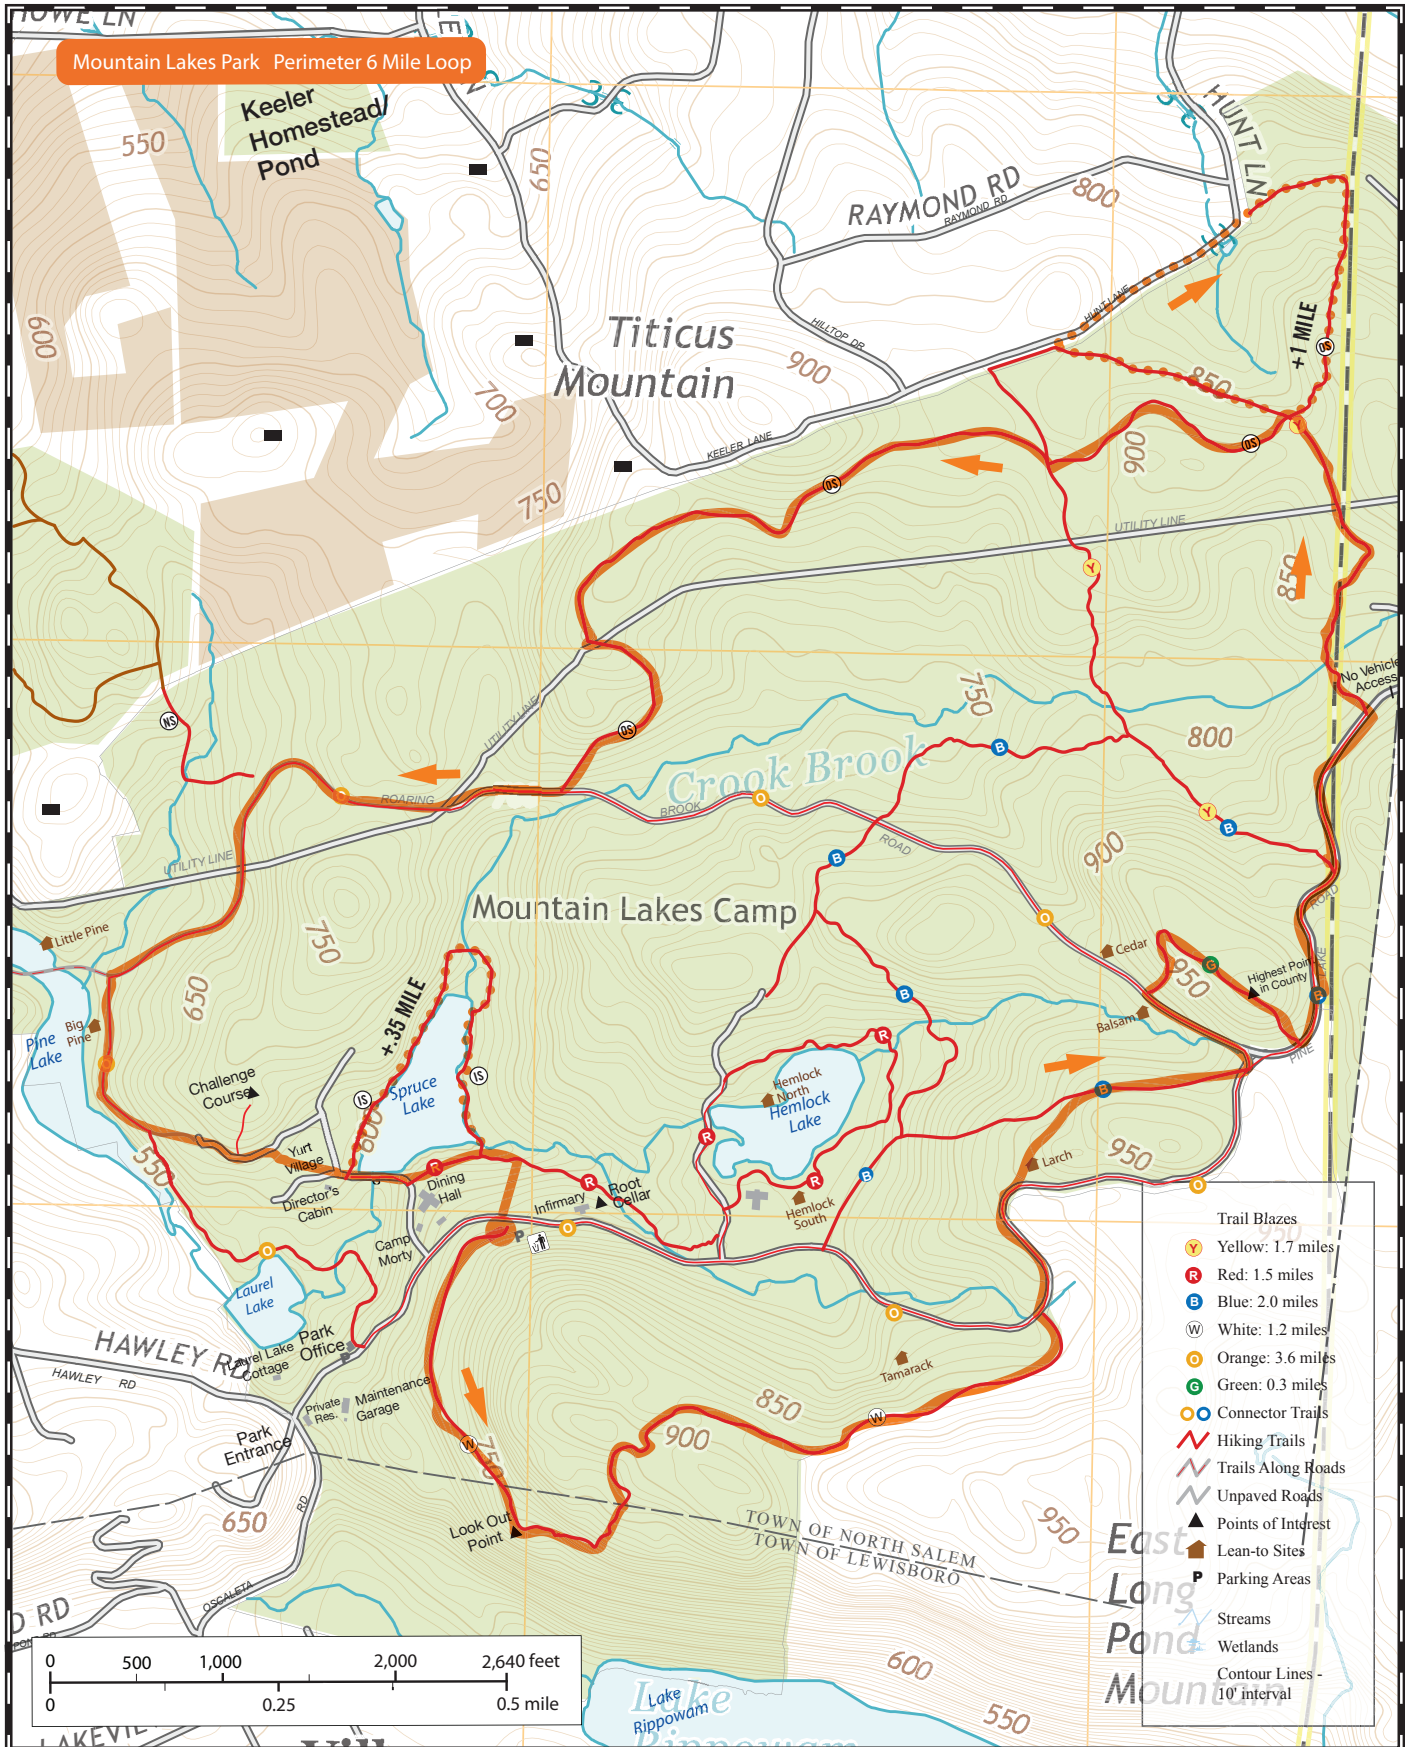

Mountain Lakes Park Perimeter 6 Mile Loop

- Trail Blazes**
- Yellow: 1.7 miles
  - Red: 1.5 miles
  - Blue: 2.0 miles
  - White: 1.2 miles
  - Orange: 3.6 miles
  - Green: 0.3 miles
- Connector Trails**
- Blue Circle
- Hiking Trails**
- Red Line
  - Blue Line
  - White Line
  - Orange Line
  - Green Line
- Trails Along Roads**
- Red Line
  - Blue Line
  - White Line
  - Orange Line
  - Green Line
- Unpaved Roads**
- Dashed Line
- Points of Interest**
- Black Triangle
  - Brown House
  - P
- Streams**
- Blue Line
- Wetlands**
- Light Blue Area
- Contour Lines - 10' interval**
- Brown Line