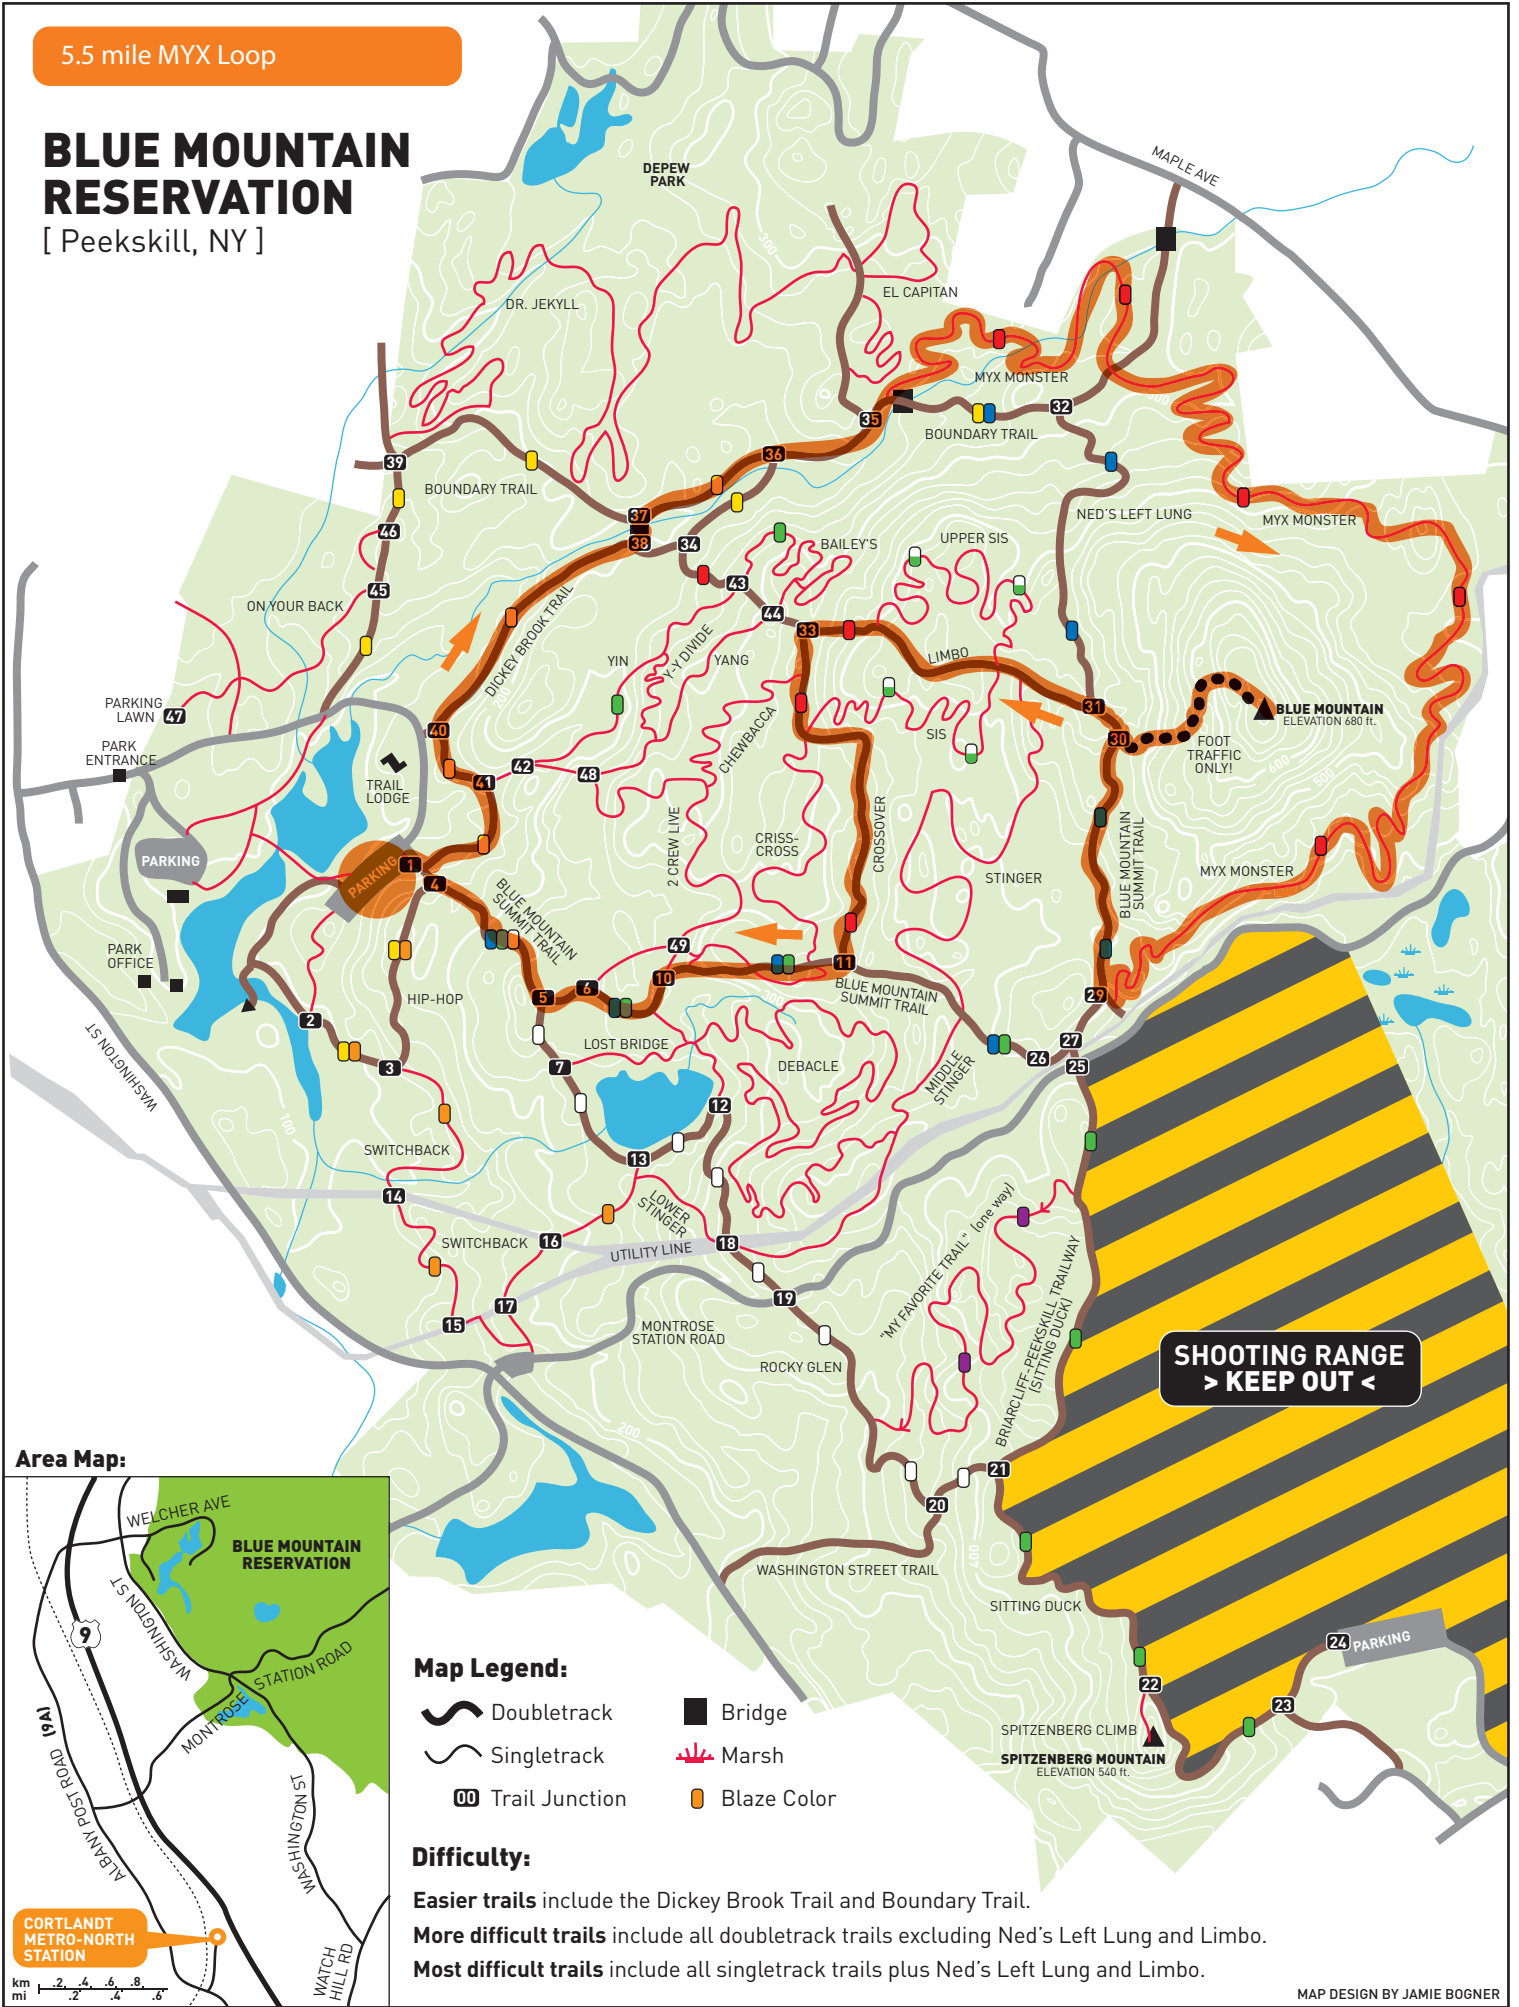

# BLUE MOUNTAIN RESERVATION

[ Peekskill, NY ]

**SHOOTING RANGE**  
>> KEEP OUT <

### Area Map:

### Map Legend:

- Doubletrack
- Singletrack
- Trail Junction
- Bridge
- Marsh
- Blaze Color

### Difficulty:

**Easier trails** include the Dickey Brook Trail and Boundary Trail.

**More difficult trails** include all doubletrack trails excluding Ned's Left Lung and Limbo.

**Most difficult trails** include all singletrack trails plus Ned's Left Lung and Limbo.