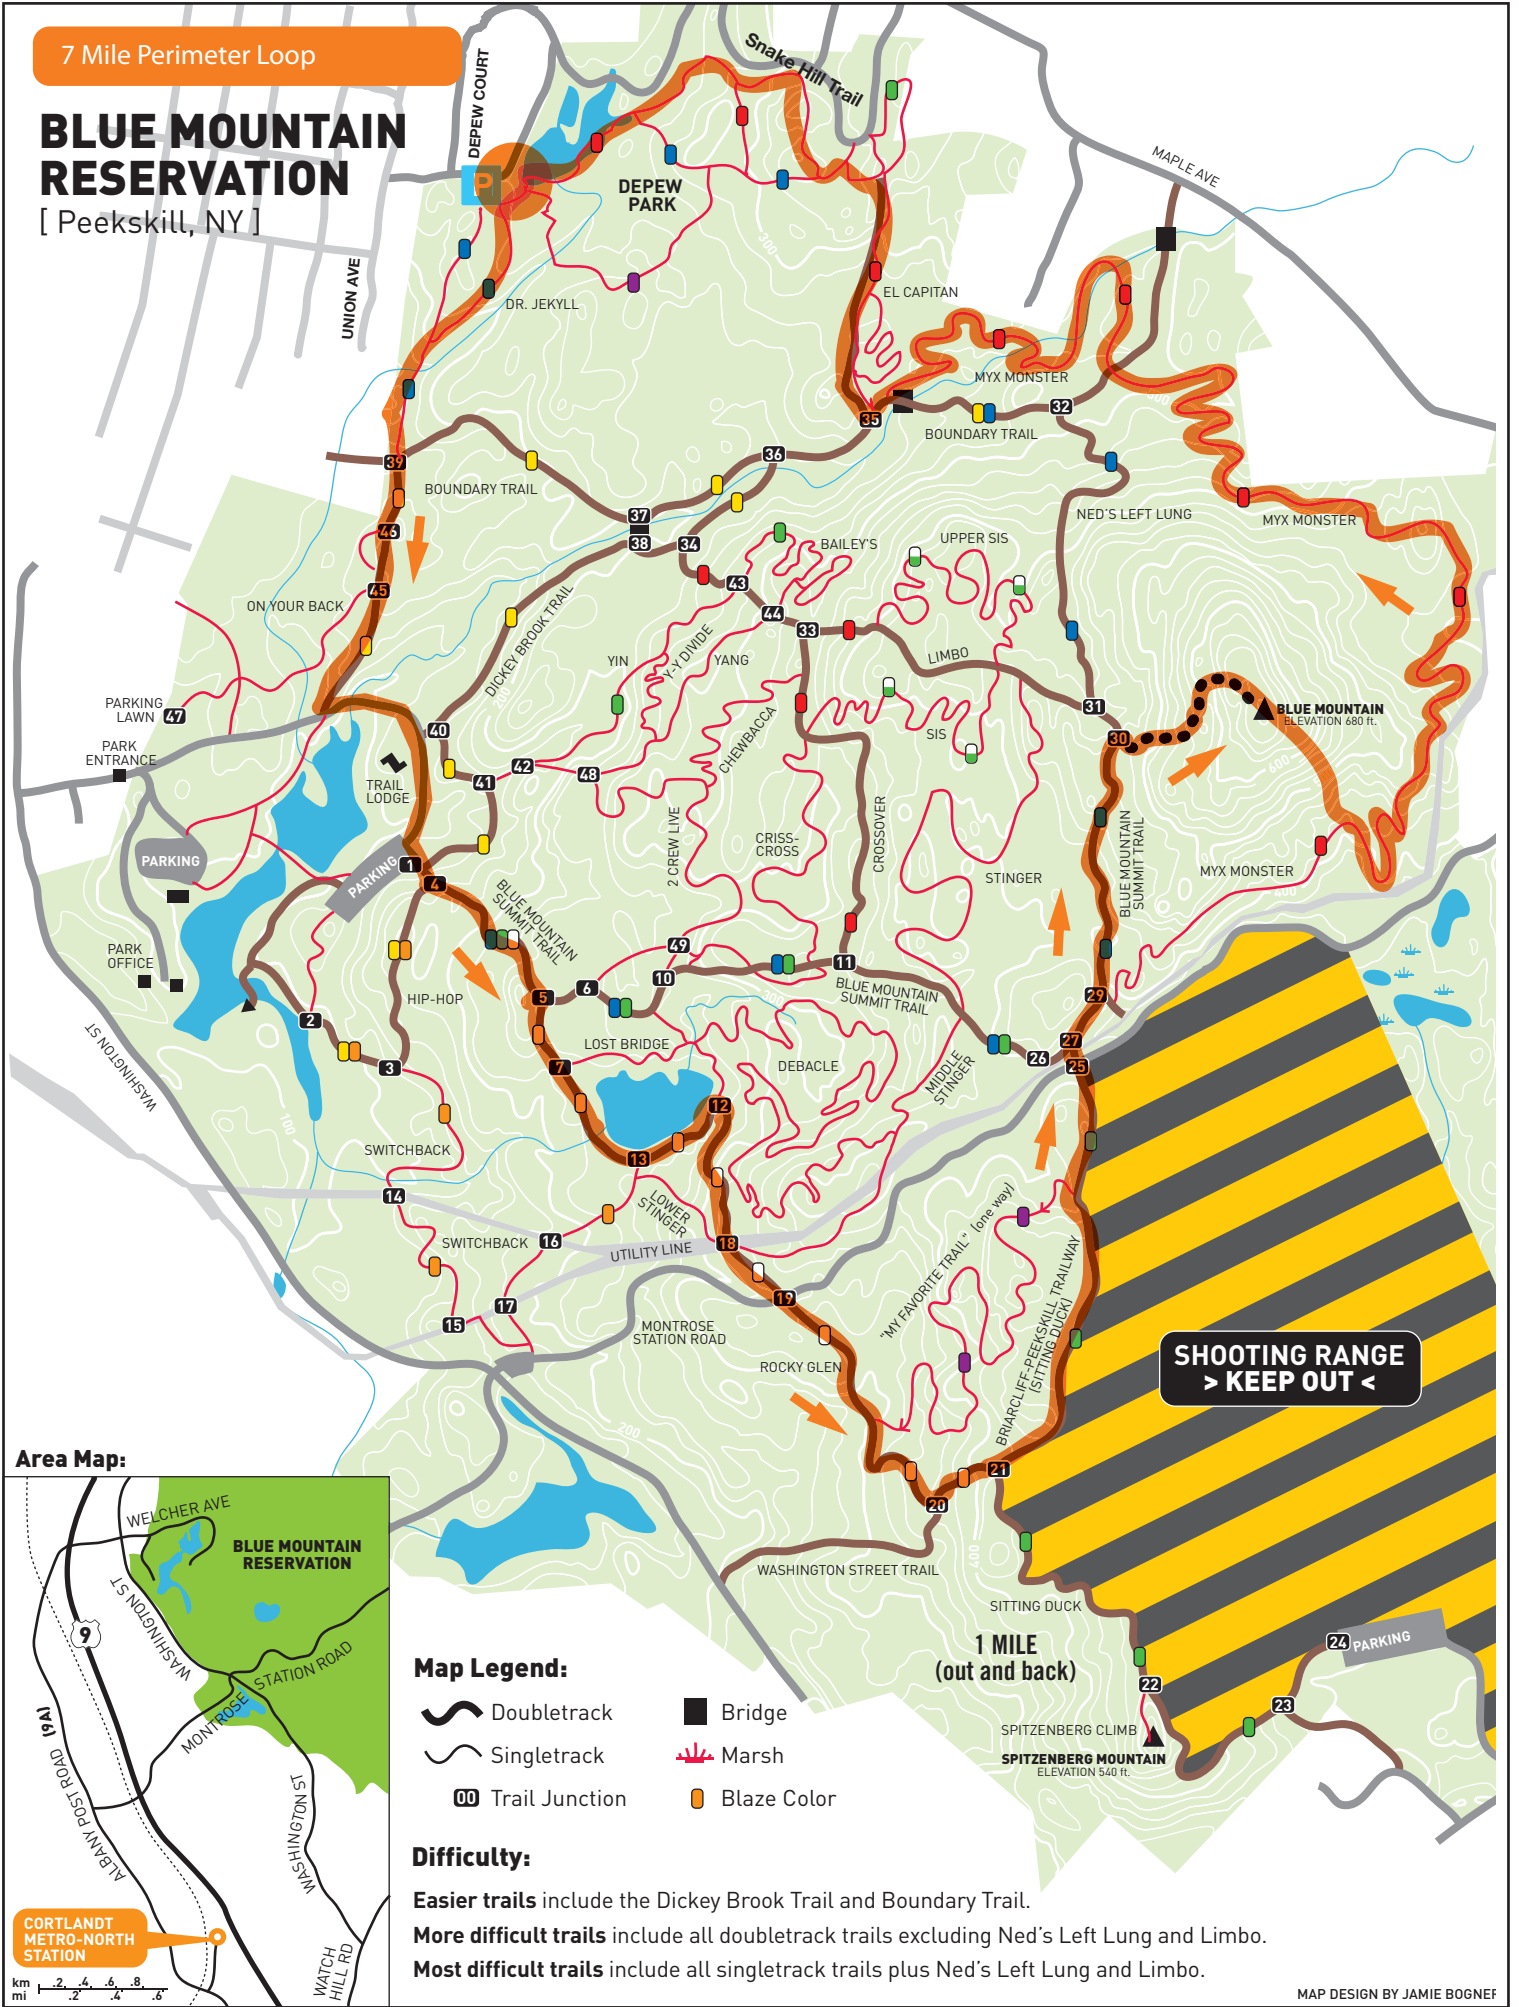

7 Mile Perimeter Loop

BLUE MOUNTAIN RESERVATION

[Peekskill, NY]

Area Map:

Map Legend:

- Doubletrack
- Singletrack
- Trail Junction
- Bridge
- Marsh
- Blaze Color

Difficulty:

- Easier trails** include the Dickey Brook Trail and Boundary Trail.
- More difficult trails** include all doubletrack trails excluding Ned's Left Lung and Limbo.
- Most difficult trails** include all singletrack trails plus Ned's Left Lung and Limbo.