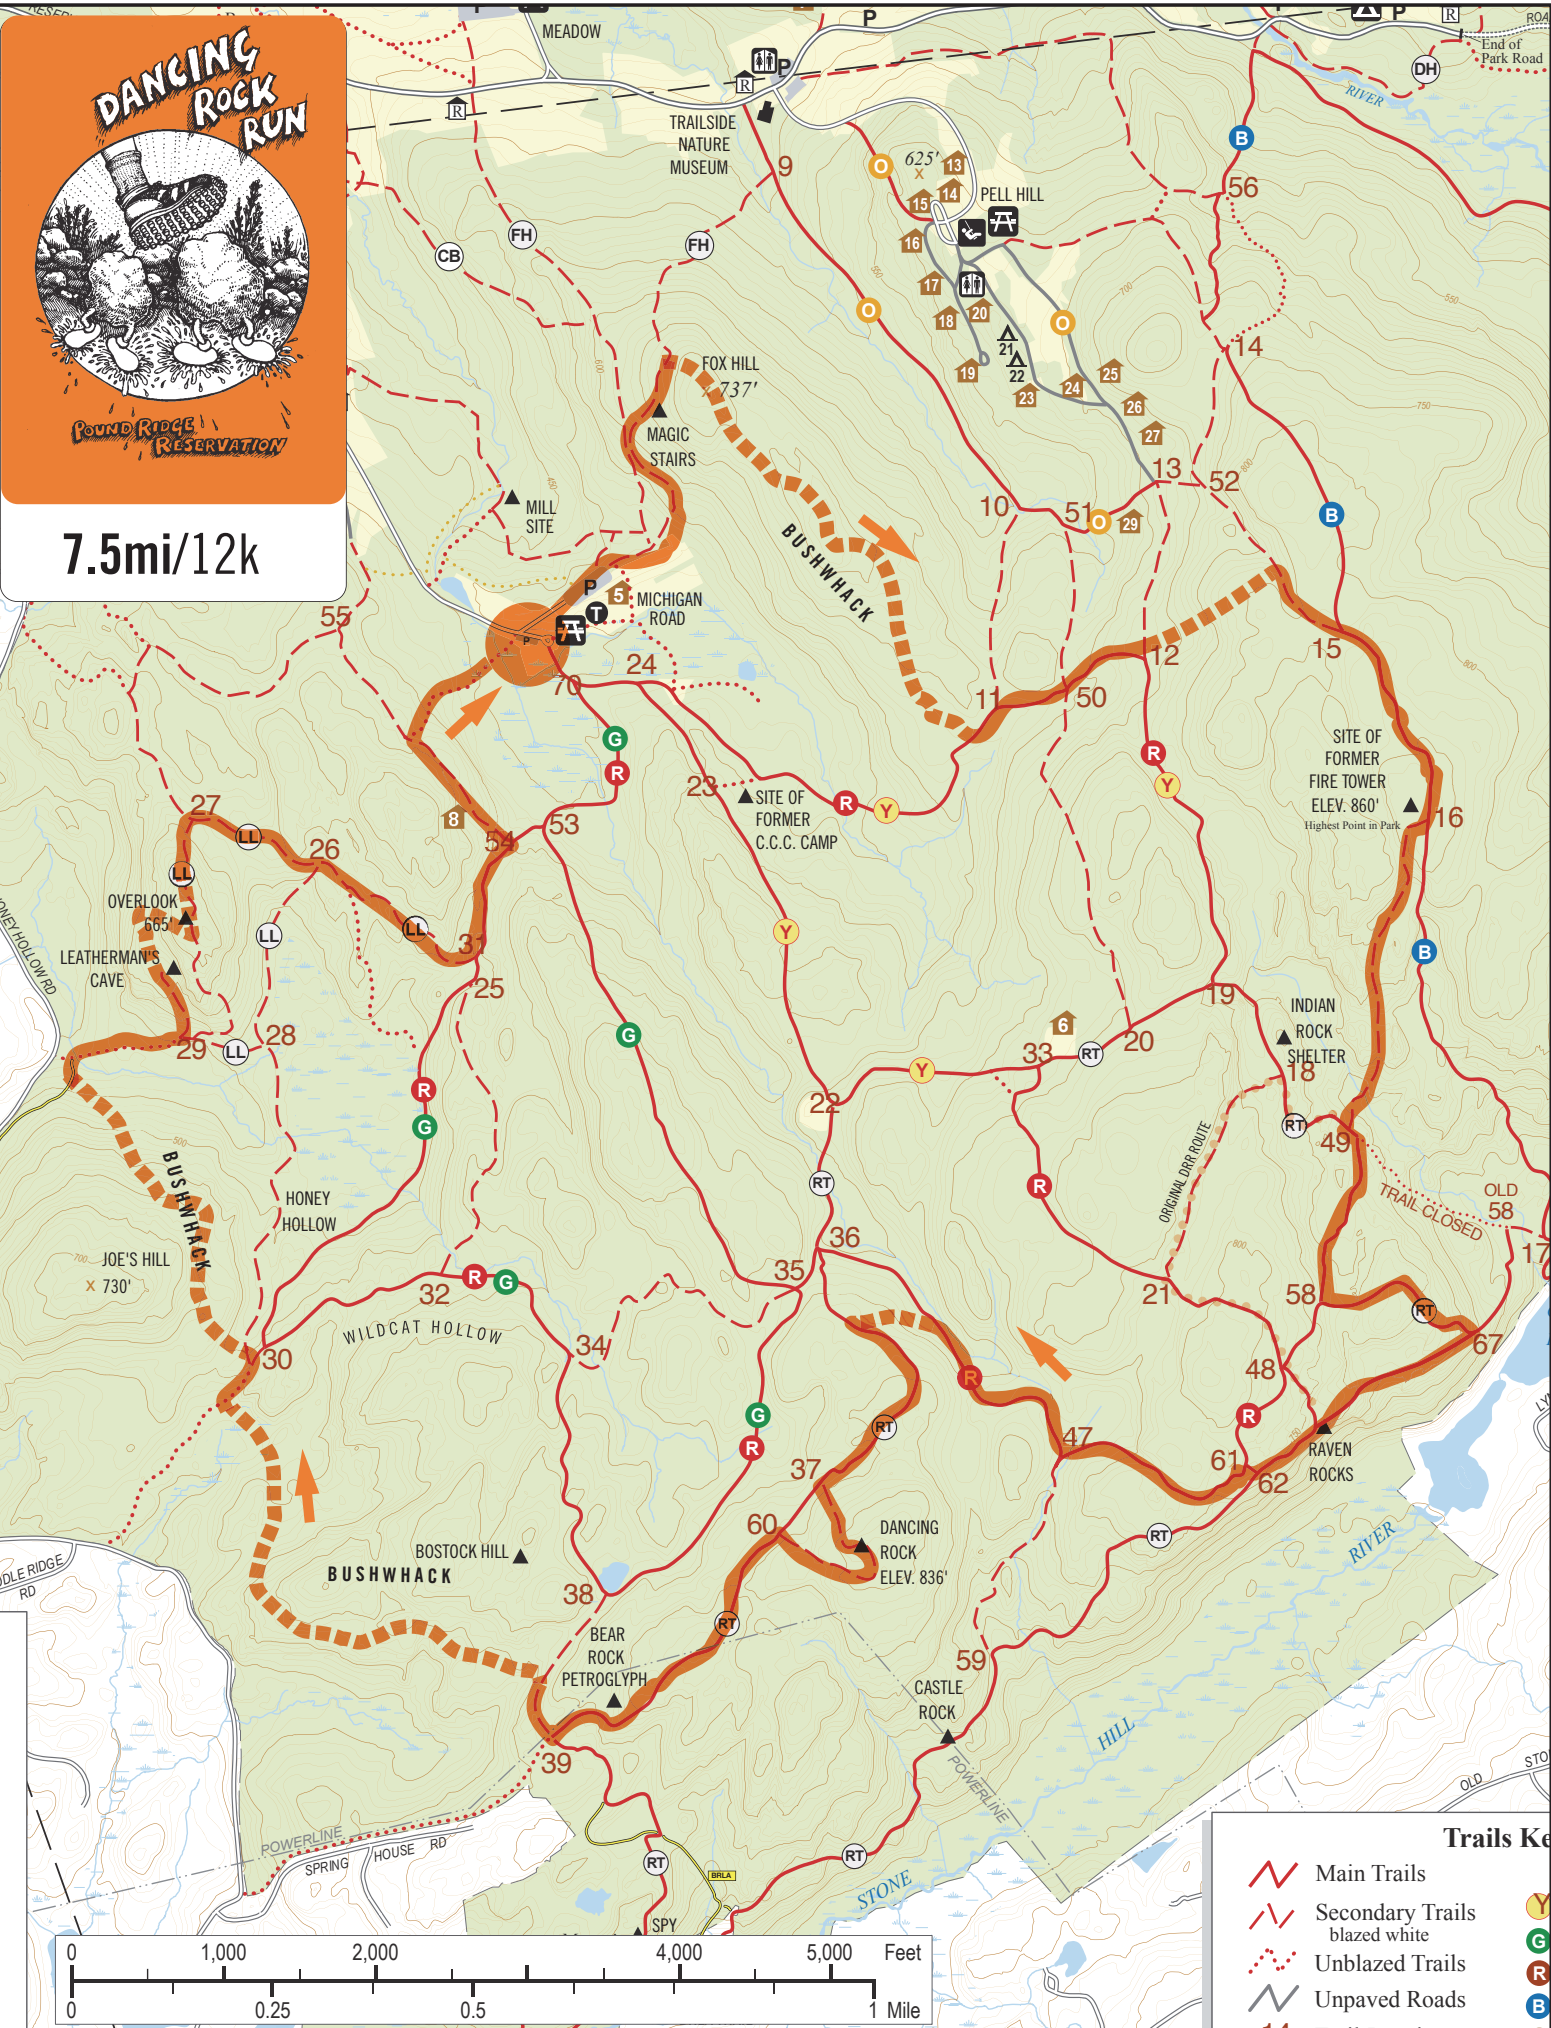

7.5mi/12k

Trails Key

	Main Trails	
	Secondary Trails blazed white	
	Unblazed Trails	
	Unpaved Roads	
	Trail 14	