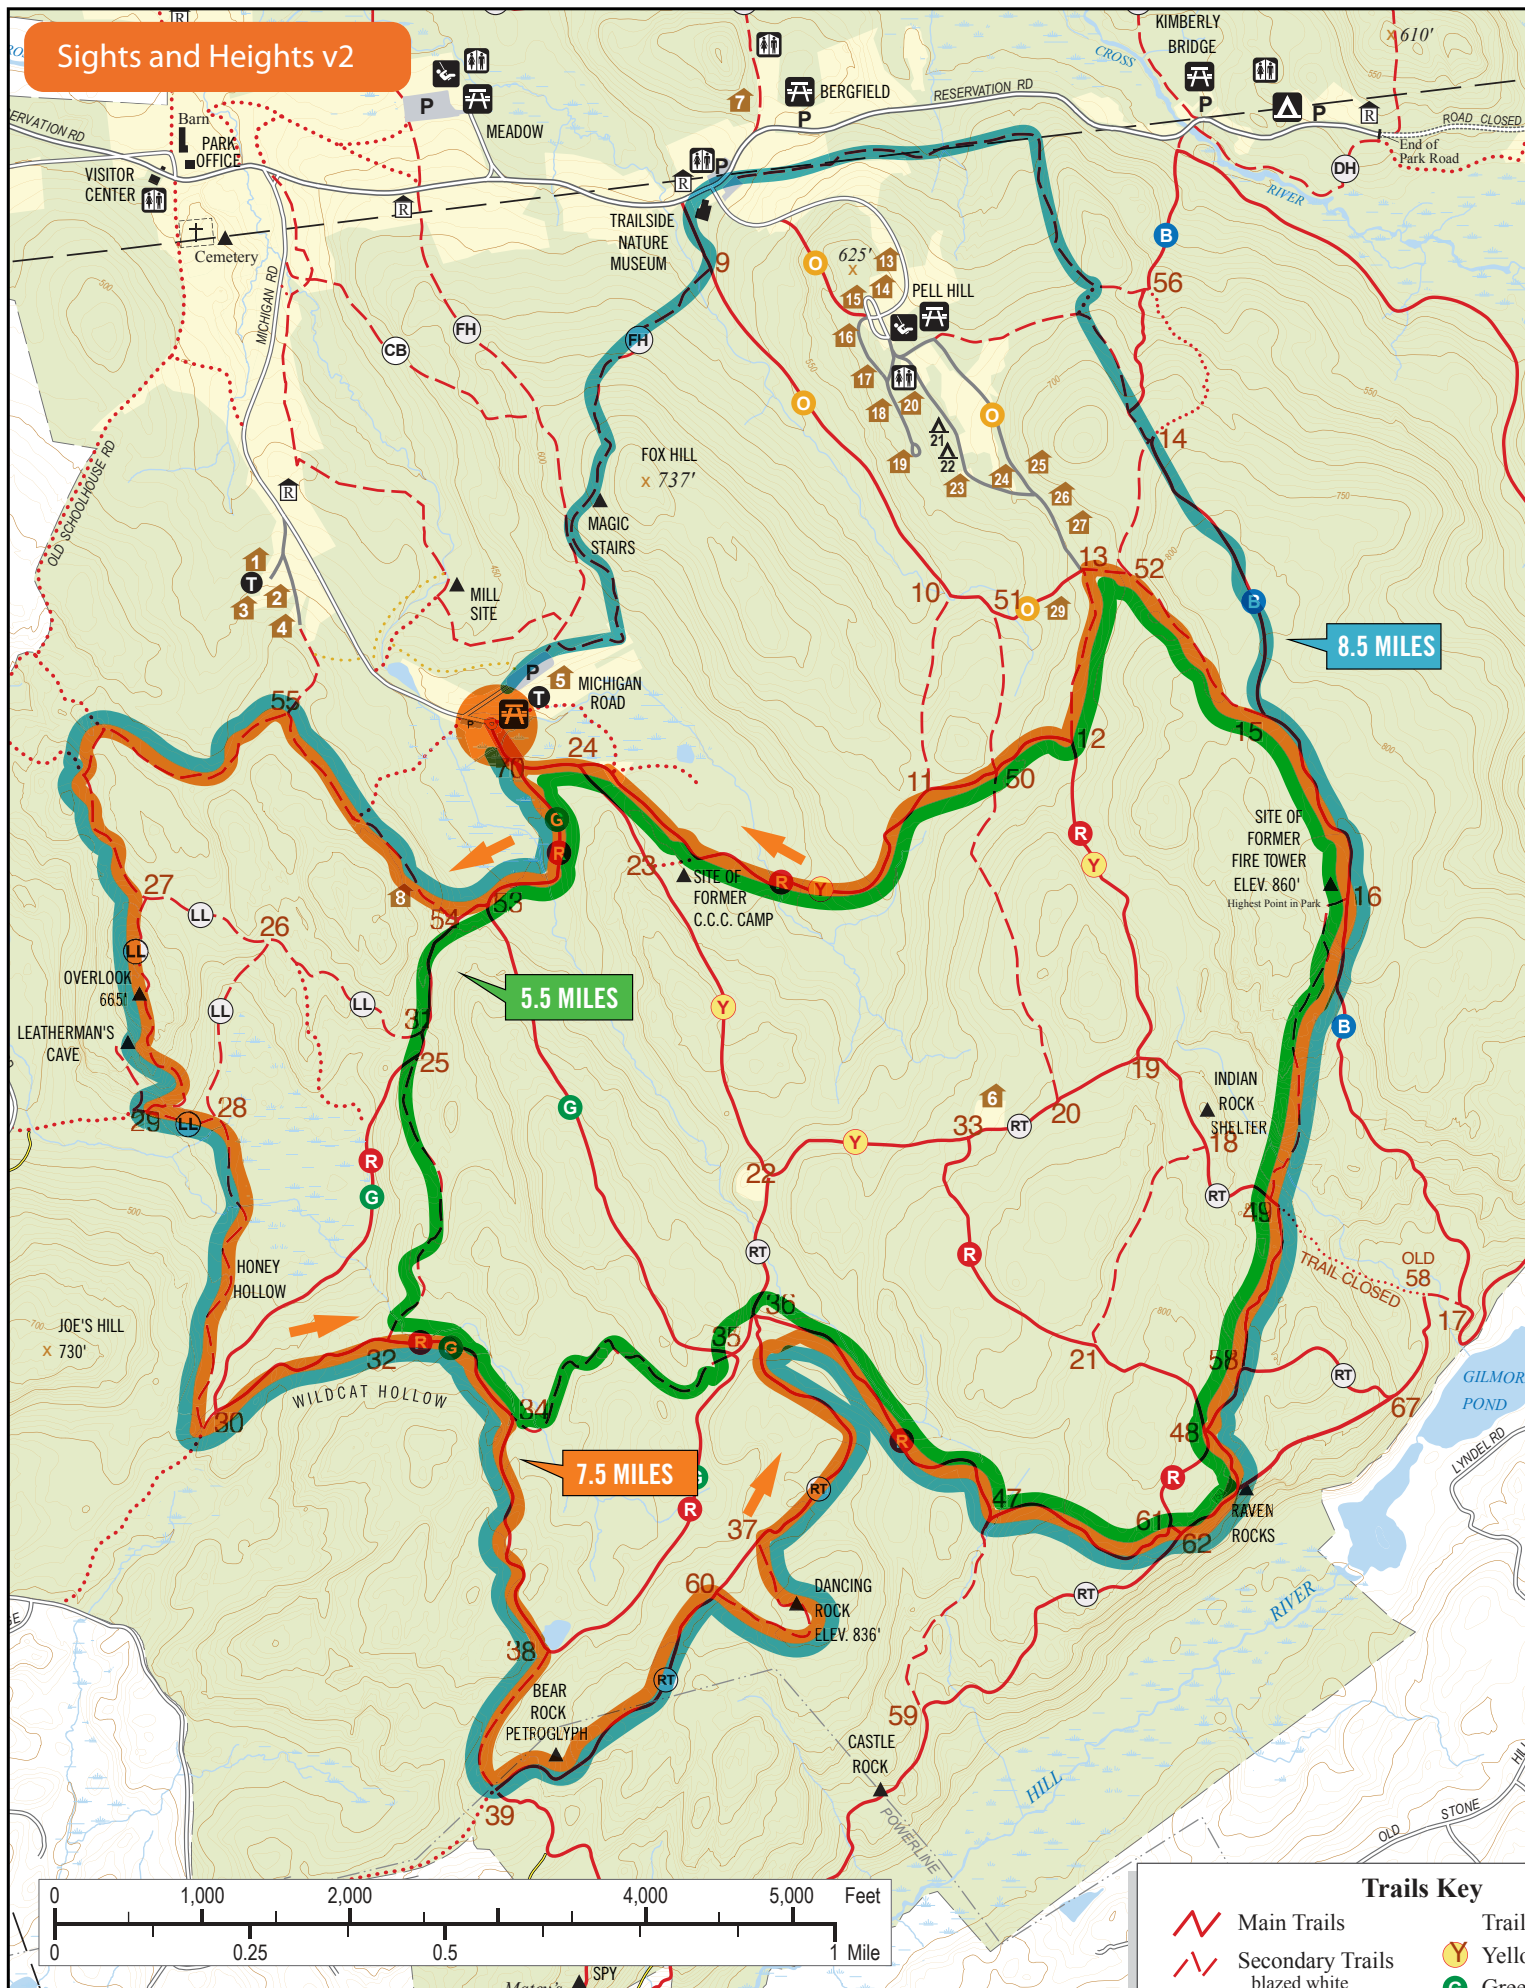

Sights and Heights v2

8.5 MILES

5.5 MILES

7.5 MILES

Trails Key	
	Main Trails
	Secondary Trails
	blazed white
	Yellow Trail
	Green Trail