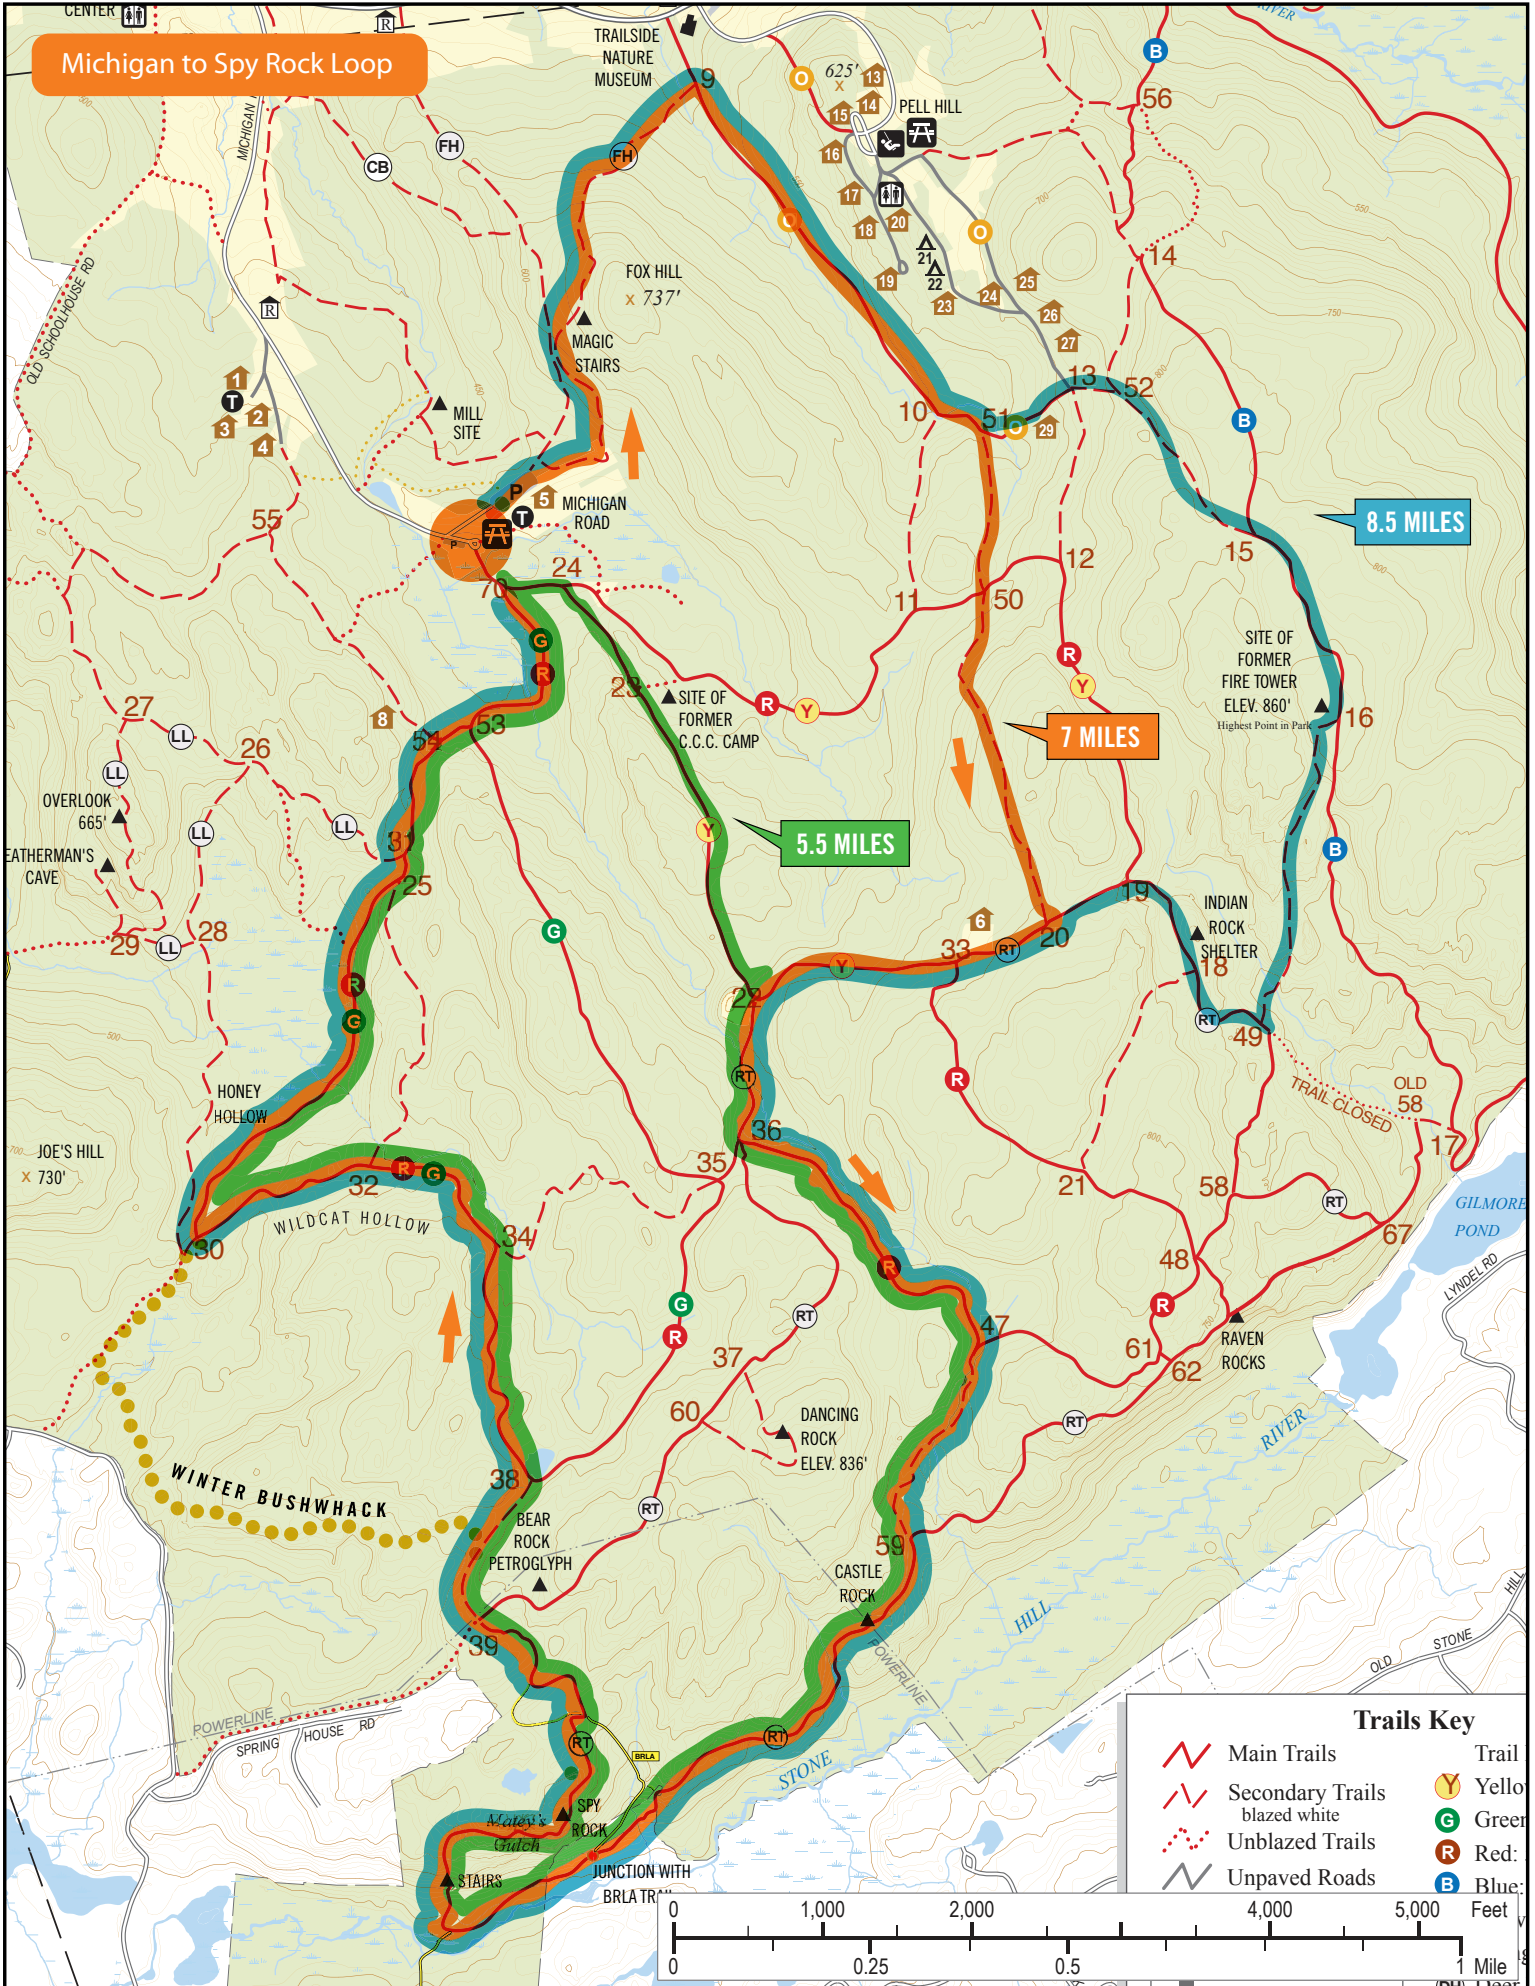

Michigan to Spy Rock Loop

8.5 MILES

7 MILES

5.5 MILES

Trails Key

- Main Trails
- Secondary Trails
- Unblazed Trails
- Unpaved Roads
- Trail
- Green
- Red
- Blue