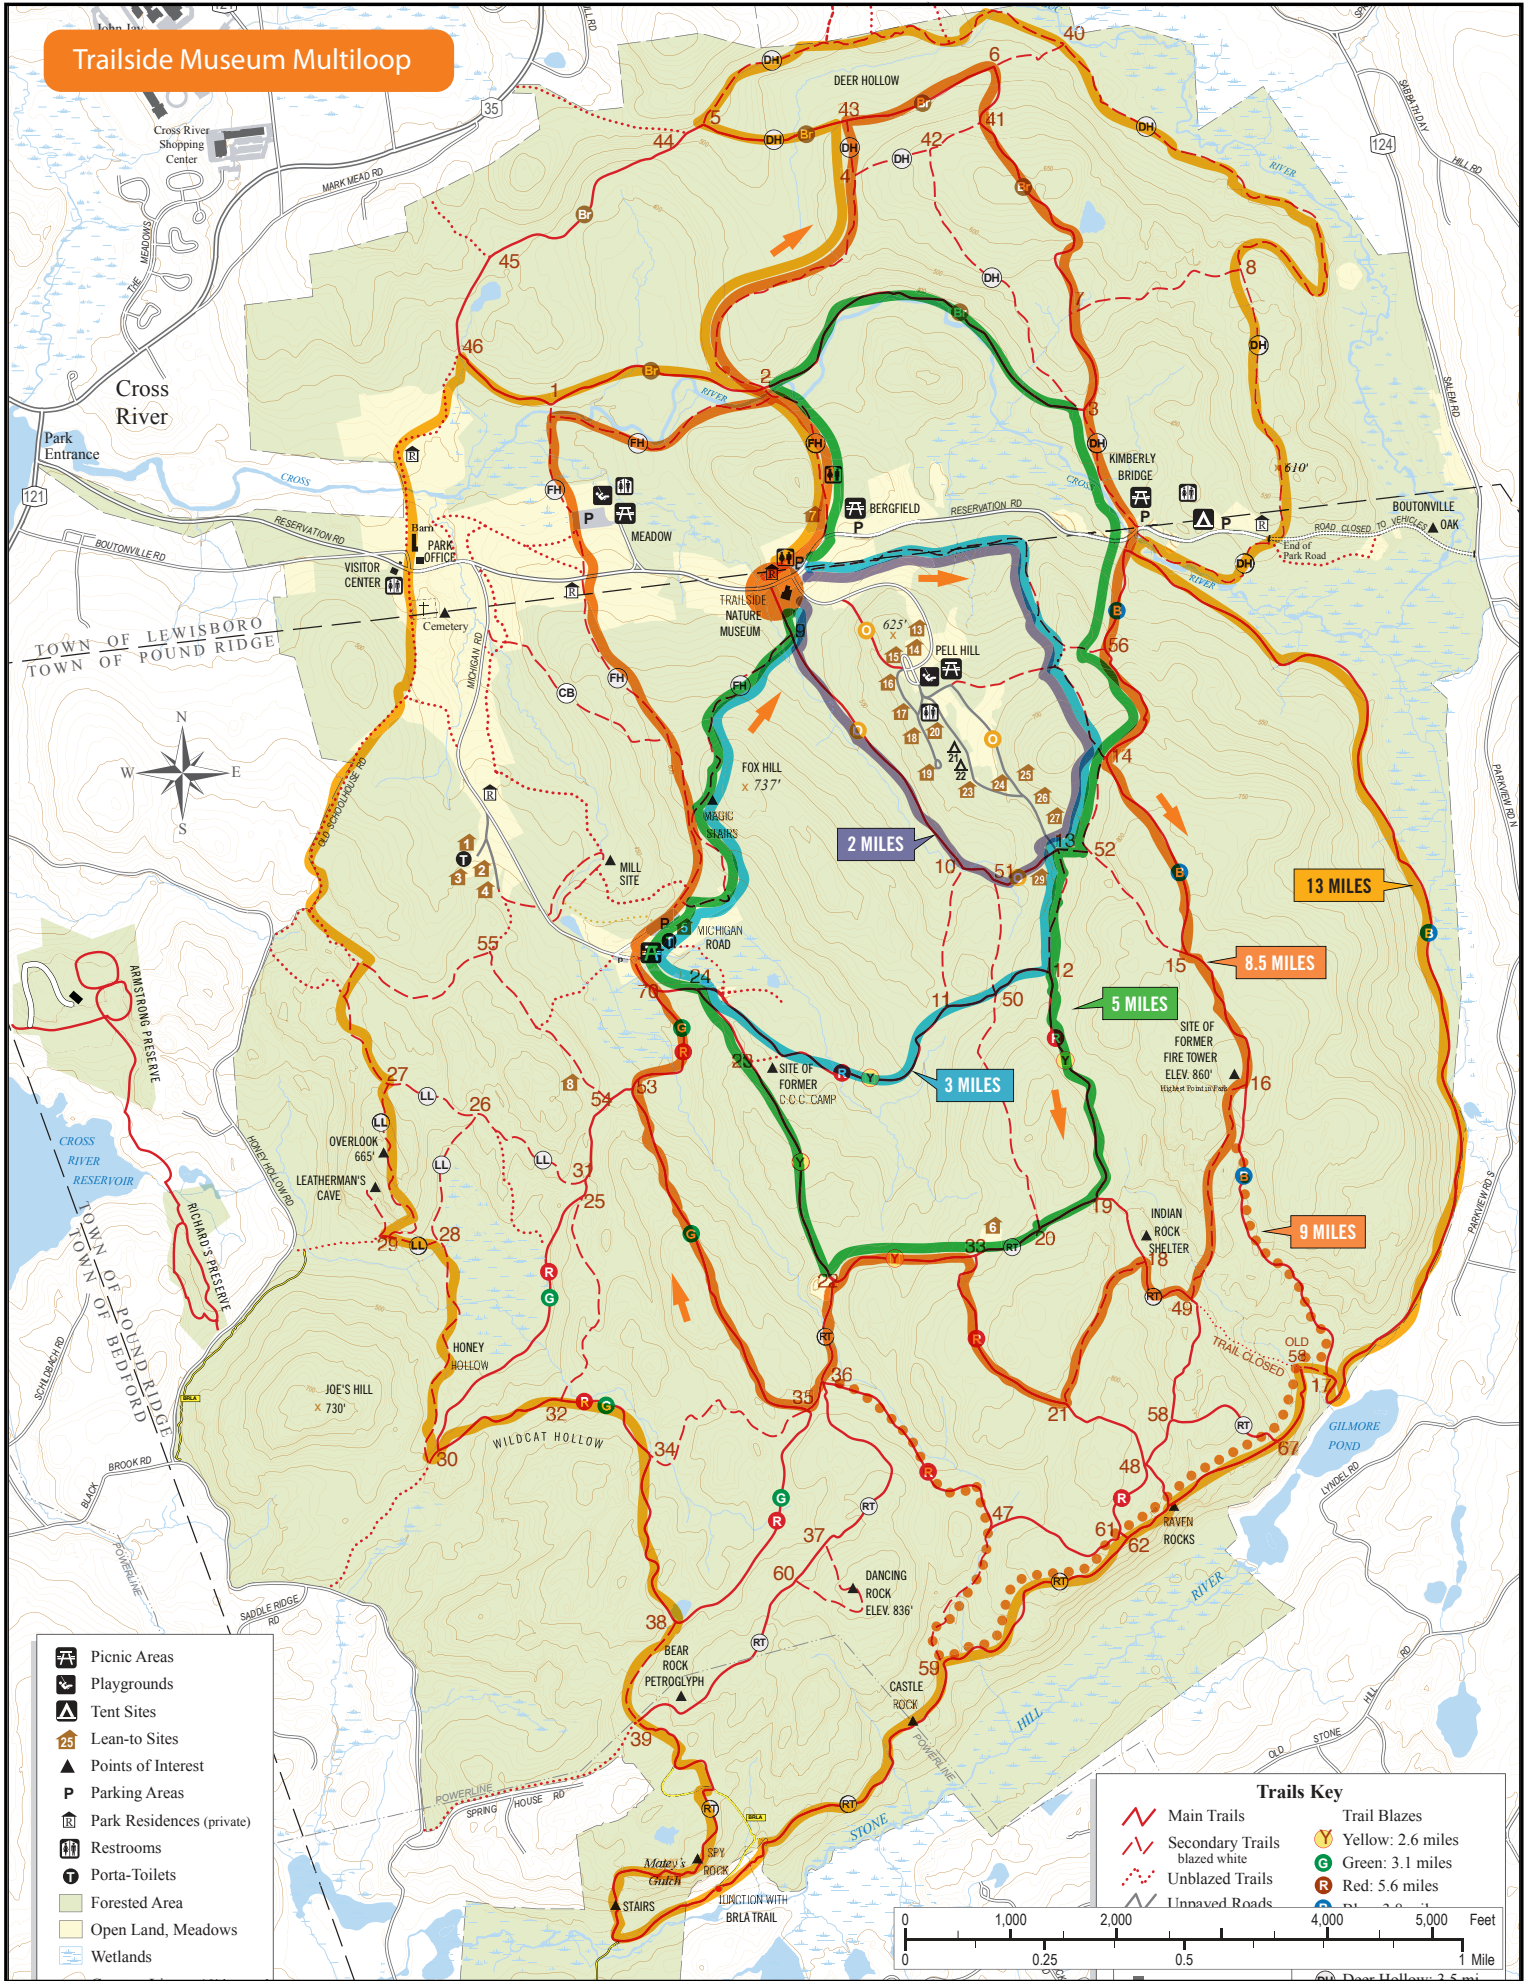

# Trailside Museum Multiloop

- Picnic Areas
- Playgrounds
- Tent Sites
- Lean-to Sites
- Points of Interest
- Parking Areas
- Park Residences (private)
- Restrooms
- Porta-Toilets
- Forested Area
- Open Land, Meadows
- Wetlands

**Trails Key**

	Main Trails		Trail Blazes
	Secondary Trails		Yellow: 2.6 miles
	Unblazed Trails		Green: 3.1 miles
	Inactivated Roads		Blue: 5.6 miles
			Red: 5.6 miles

0 1,000 2,000 4,000 5,000 Feet  
0 0.25 0.5 1 Mile