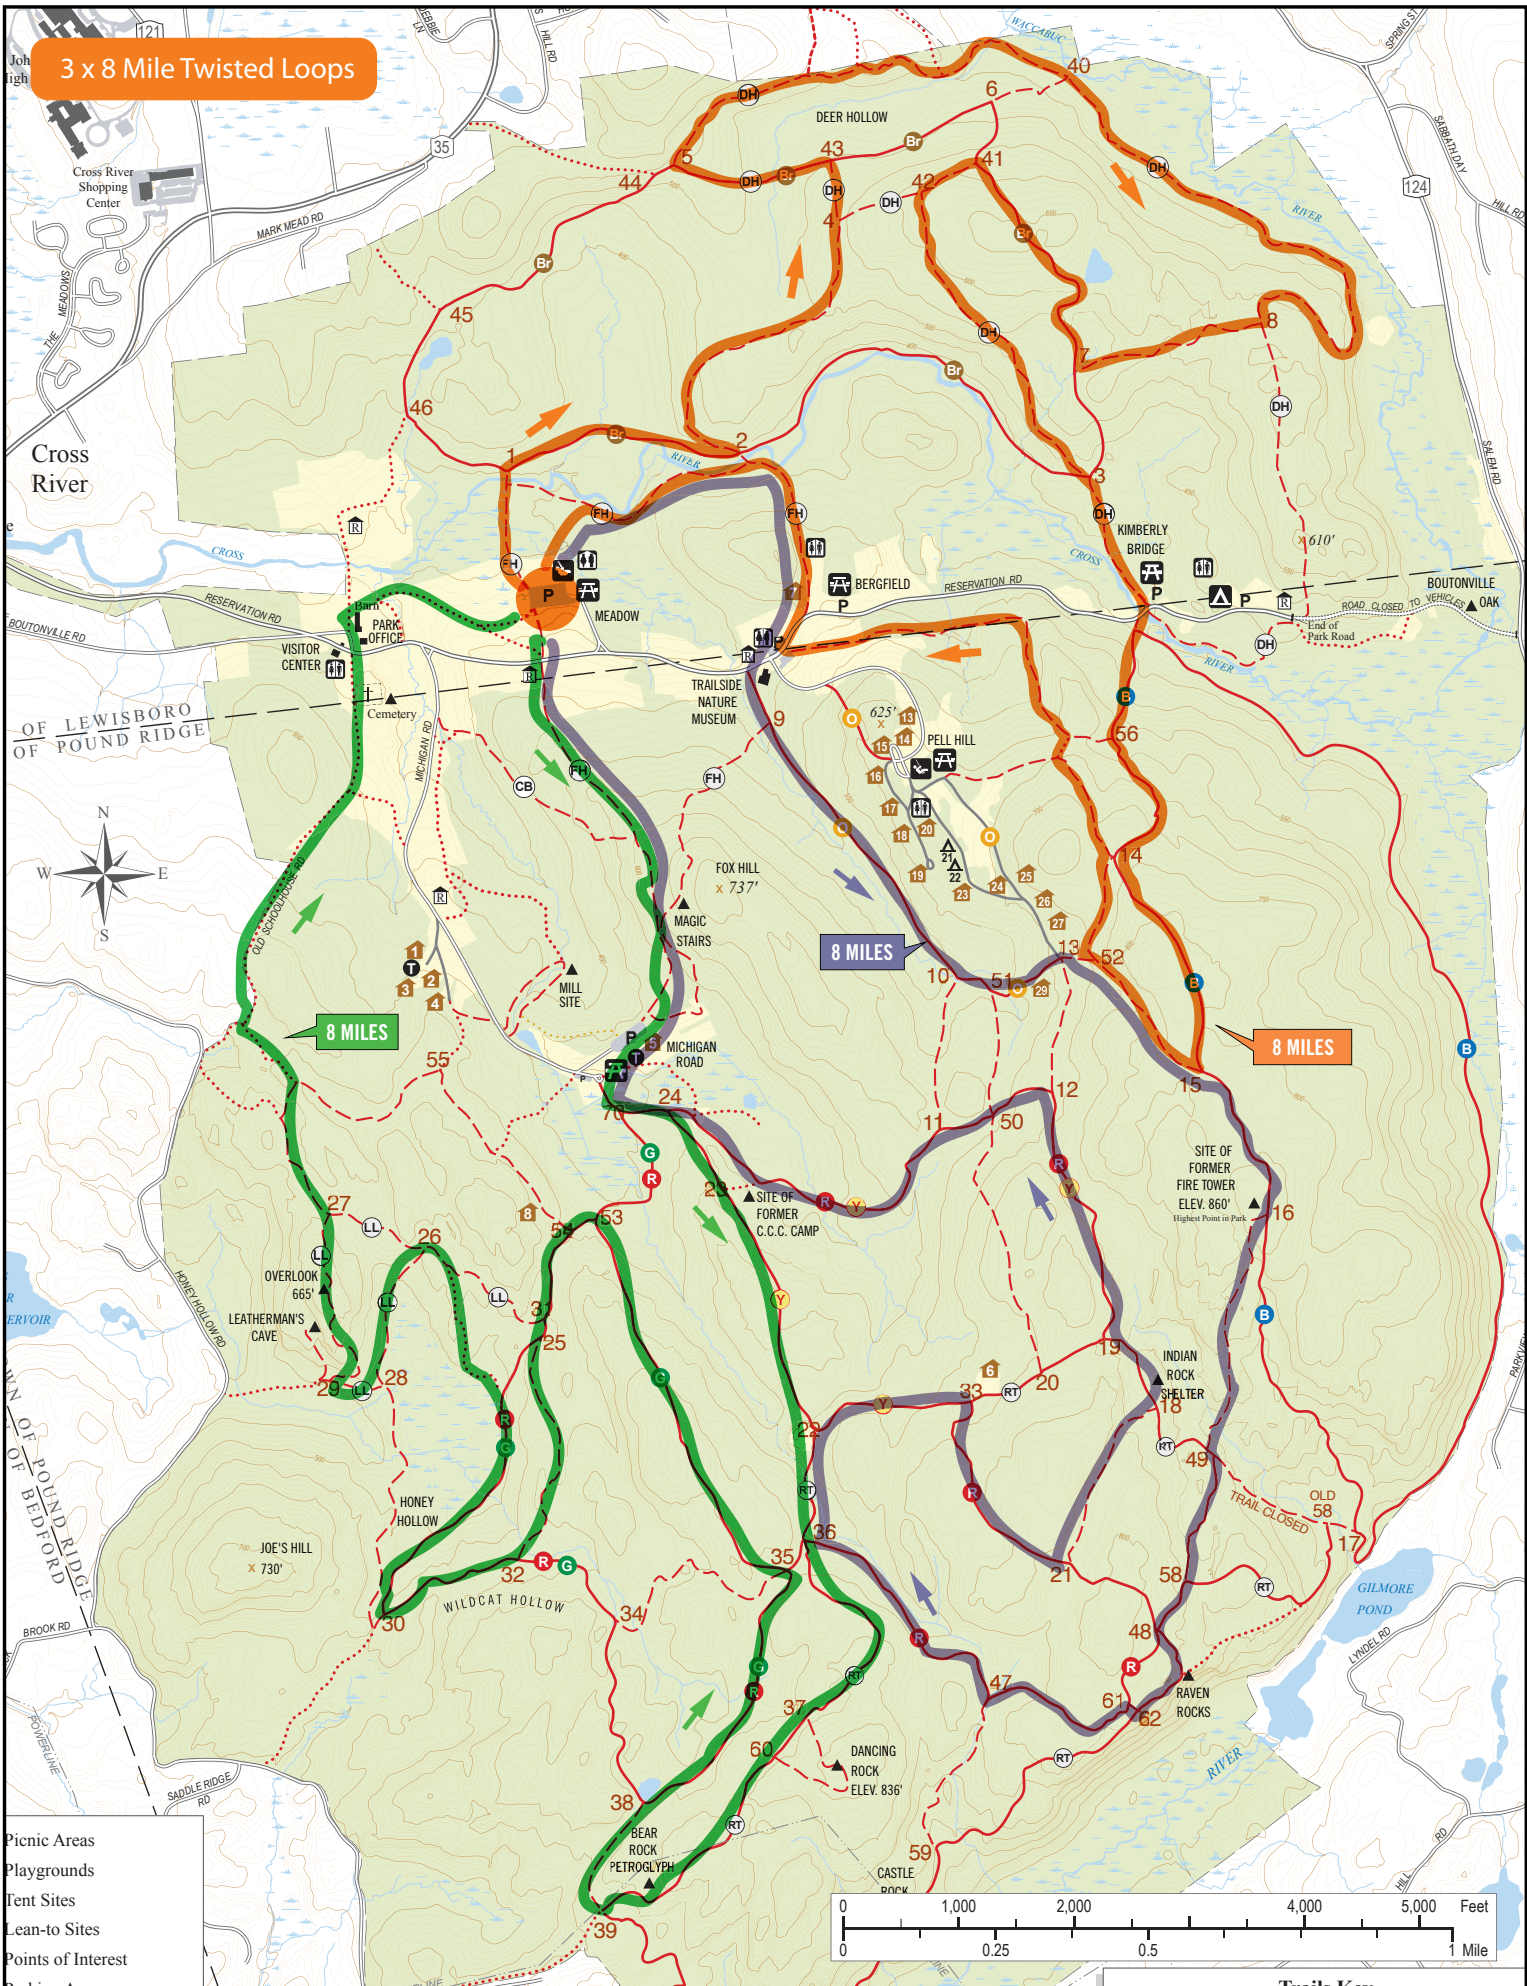

# 3 x 8 Mile Twisted Loops

- Picnic Areas
- Playgrounds
- Tent Sites
- Lean-to Sites
- Points of Interest
- Parking Areas

Trails Key