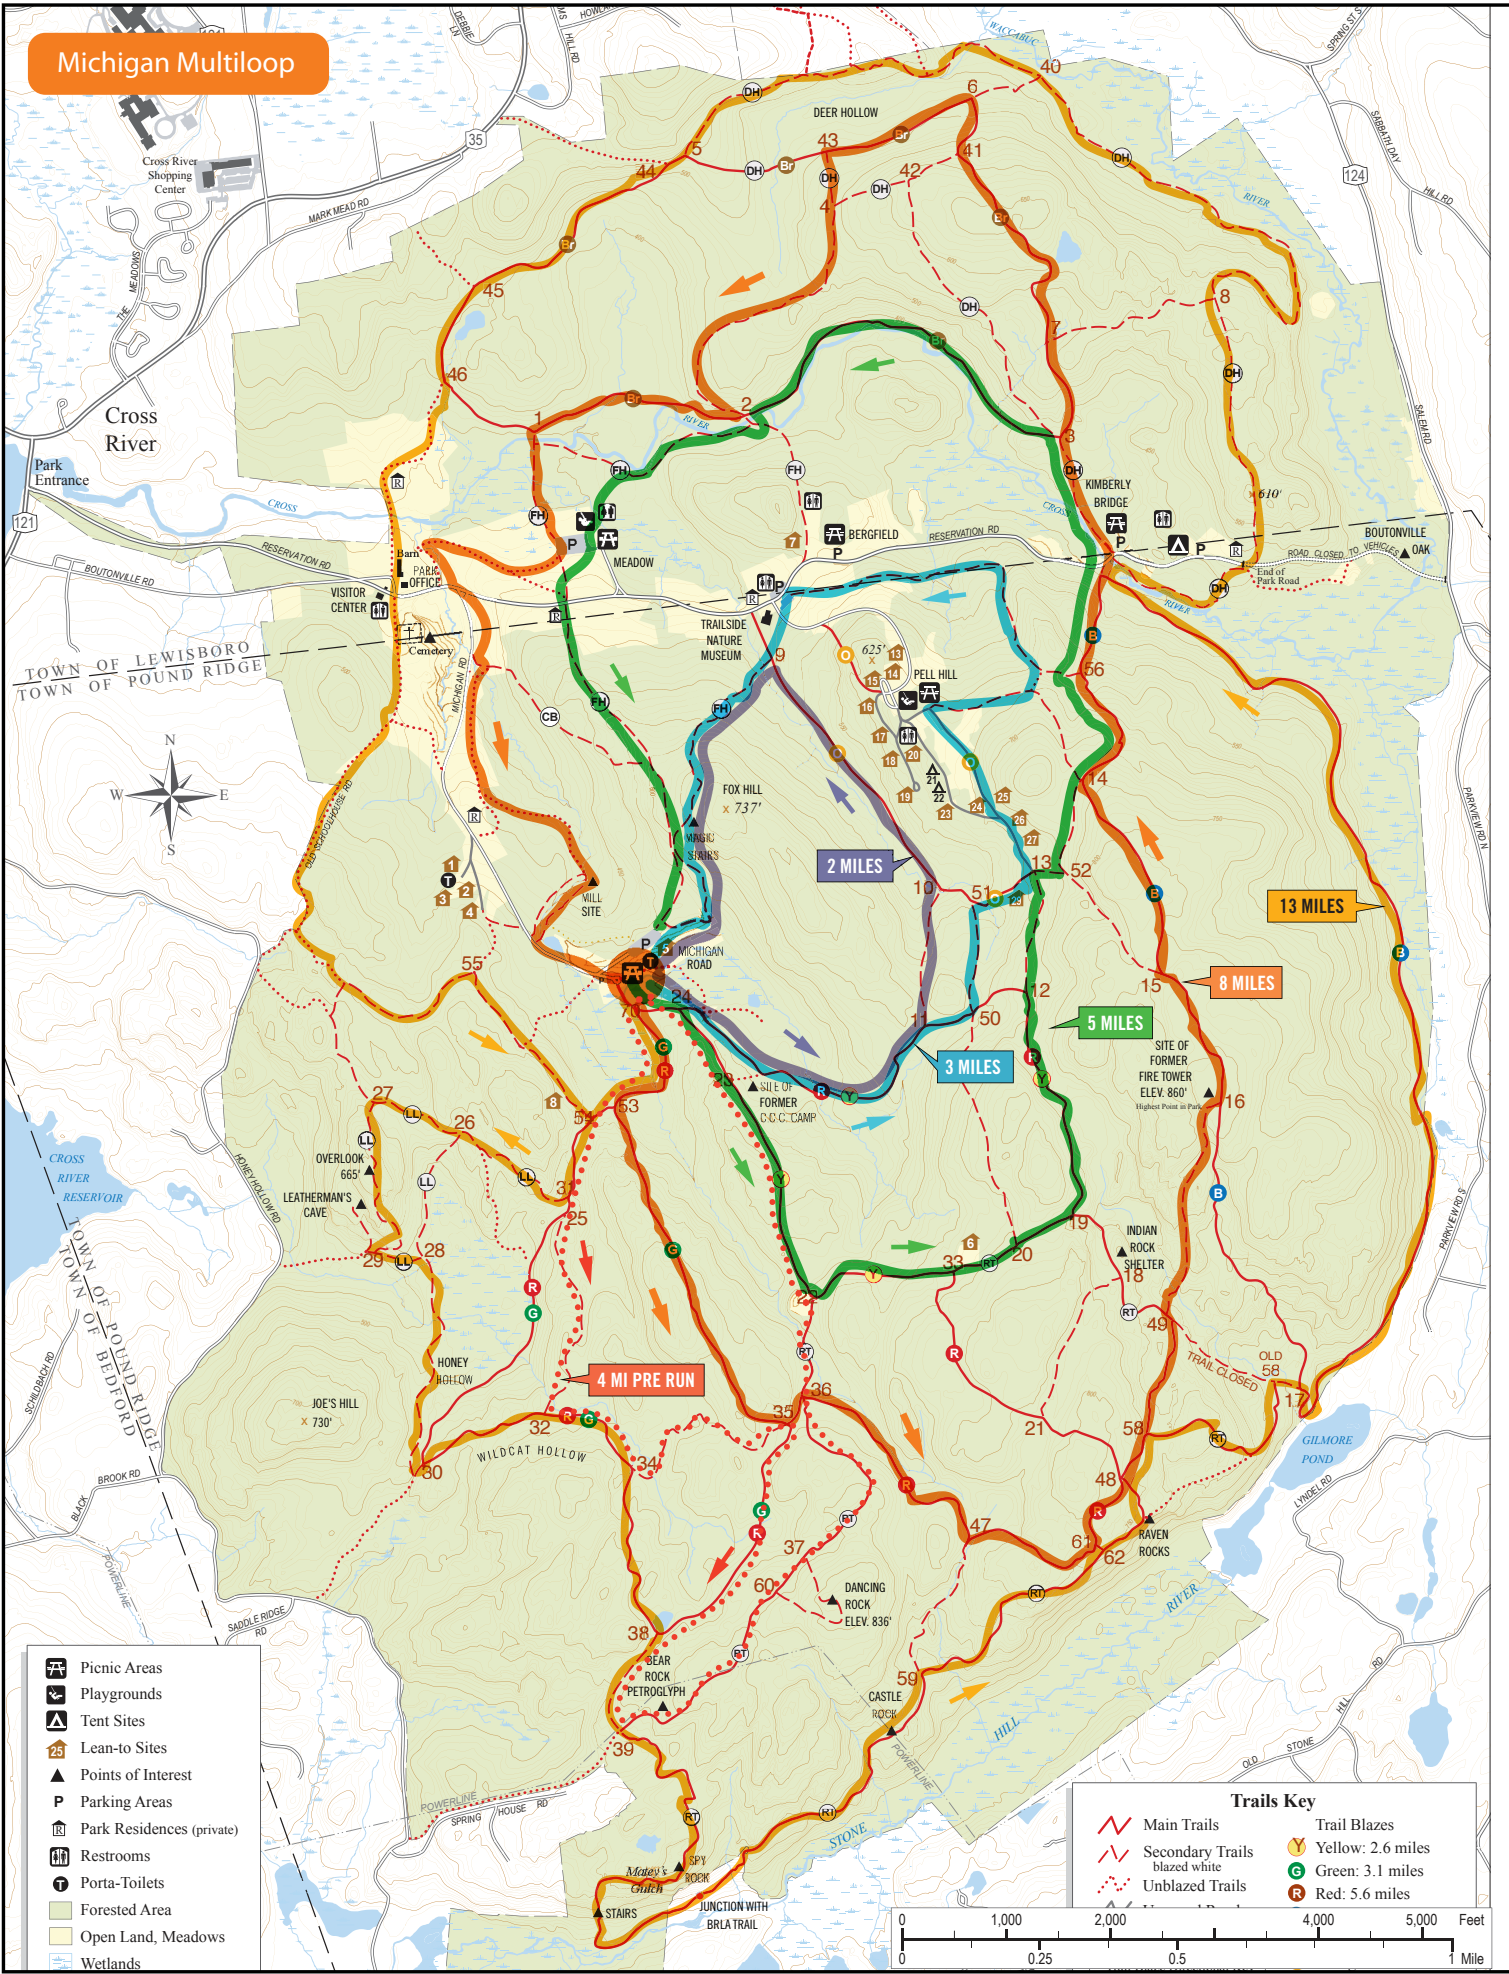

Michigan Multiloop

- Picnic Areas
- Playgrounds
- Tent Sites
- Lean-to Sites
- Points of Interest
- Parking Areas
- Park Residences (private)
- Restrooms
- Porta-Toilets
- Forested Area
- Open Land, Meadows
- Wetlands

Trails Key	
	Main Trails
	Secondary Trails blazed white
	Unblazed Trails
	Trail Blazes
	Yellow: 2.6 miles
	Green: 3.1 miles
	Red: 5.6 miles