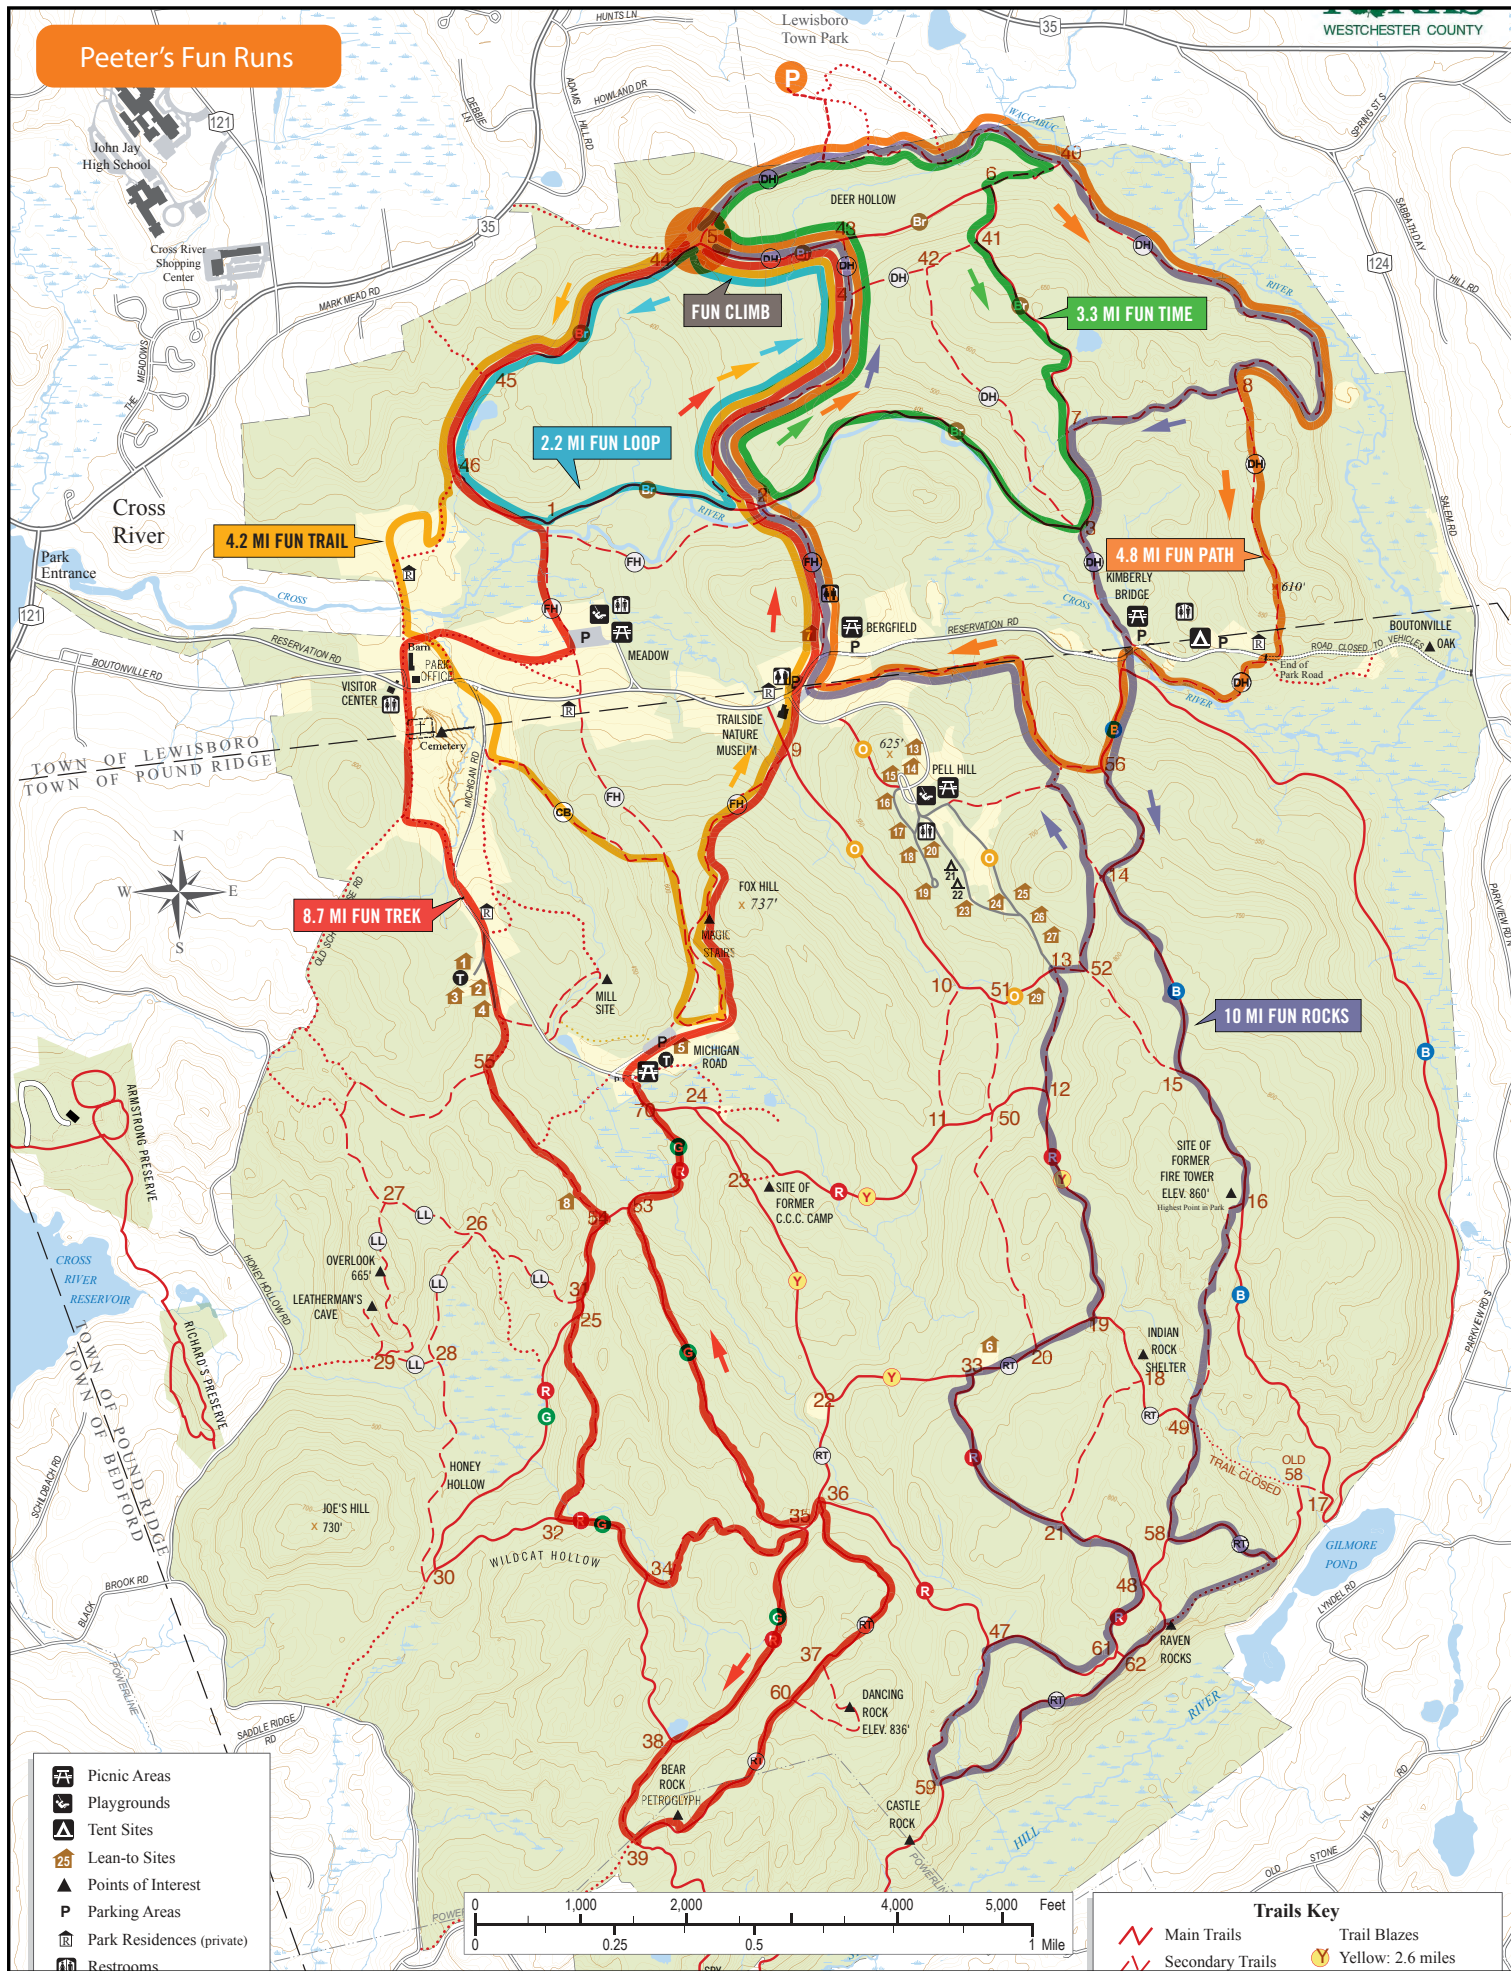

Peeter's Fun Runs

- Picnic Areas
- Playgrounds
- Tent Sites
- Lean-to Sites
- Points of Interest
- Parking Areas
- Park Residences (private)
- Restrooms

- Trails Key**
- Main Trails
 - Secondary Trails
 - Trail Blazes
 - Yellow: 2.6 miles