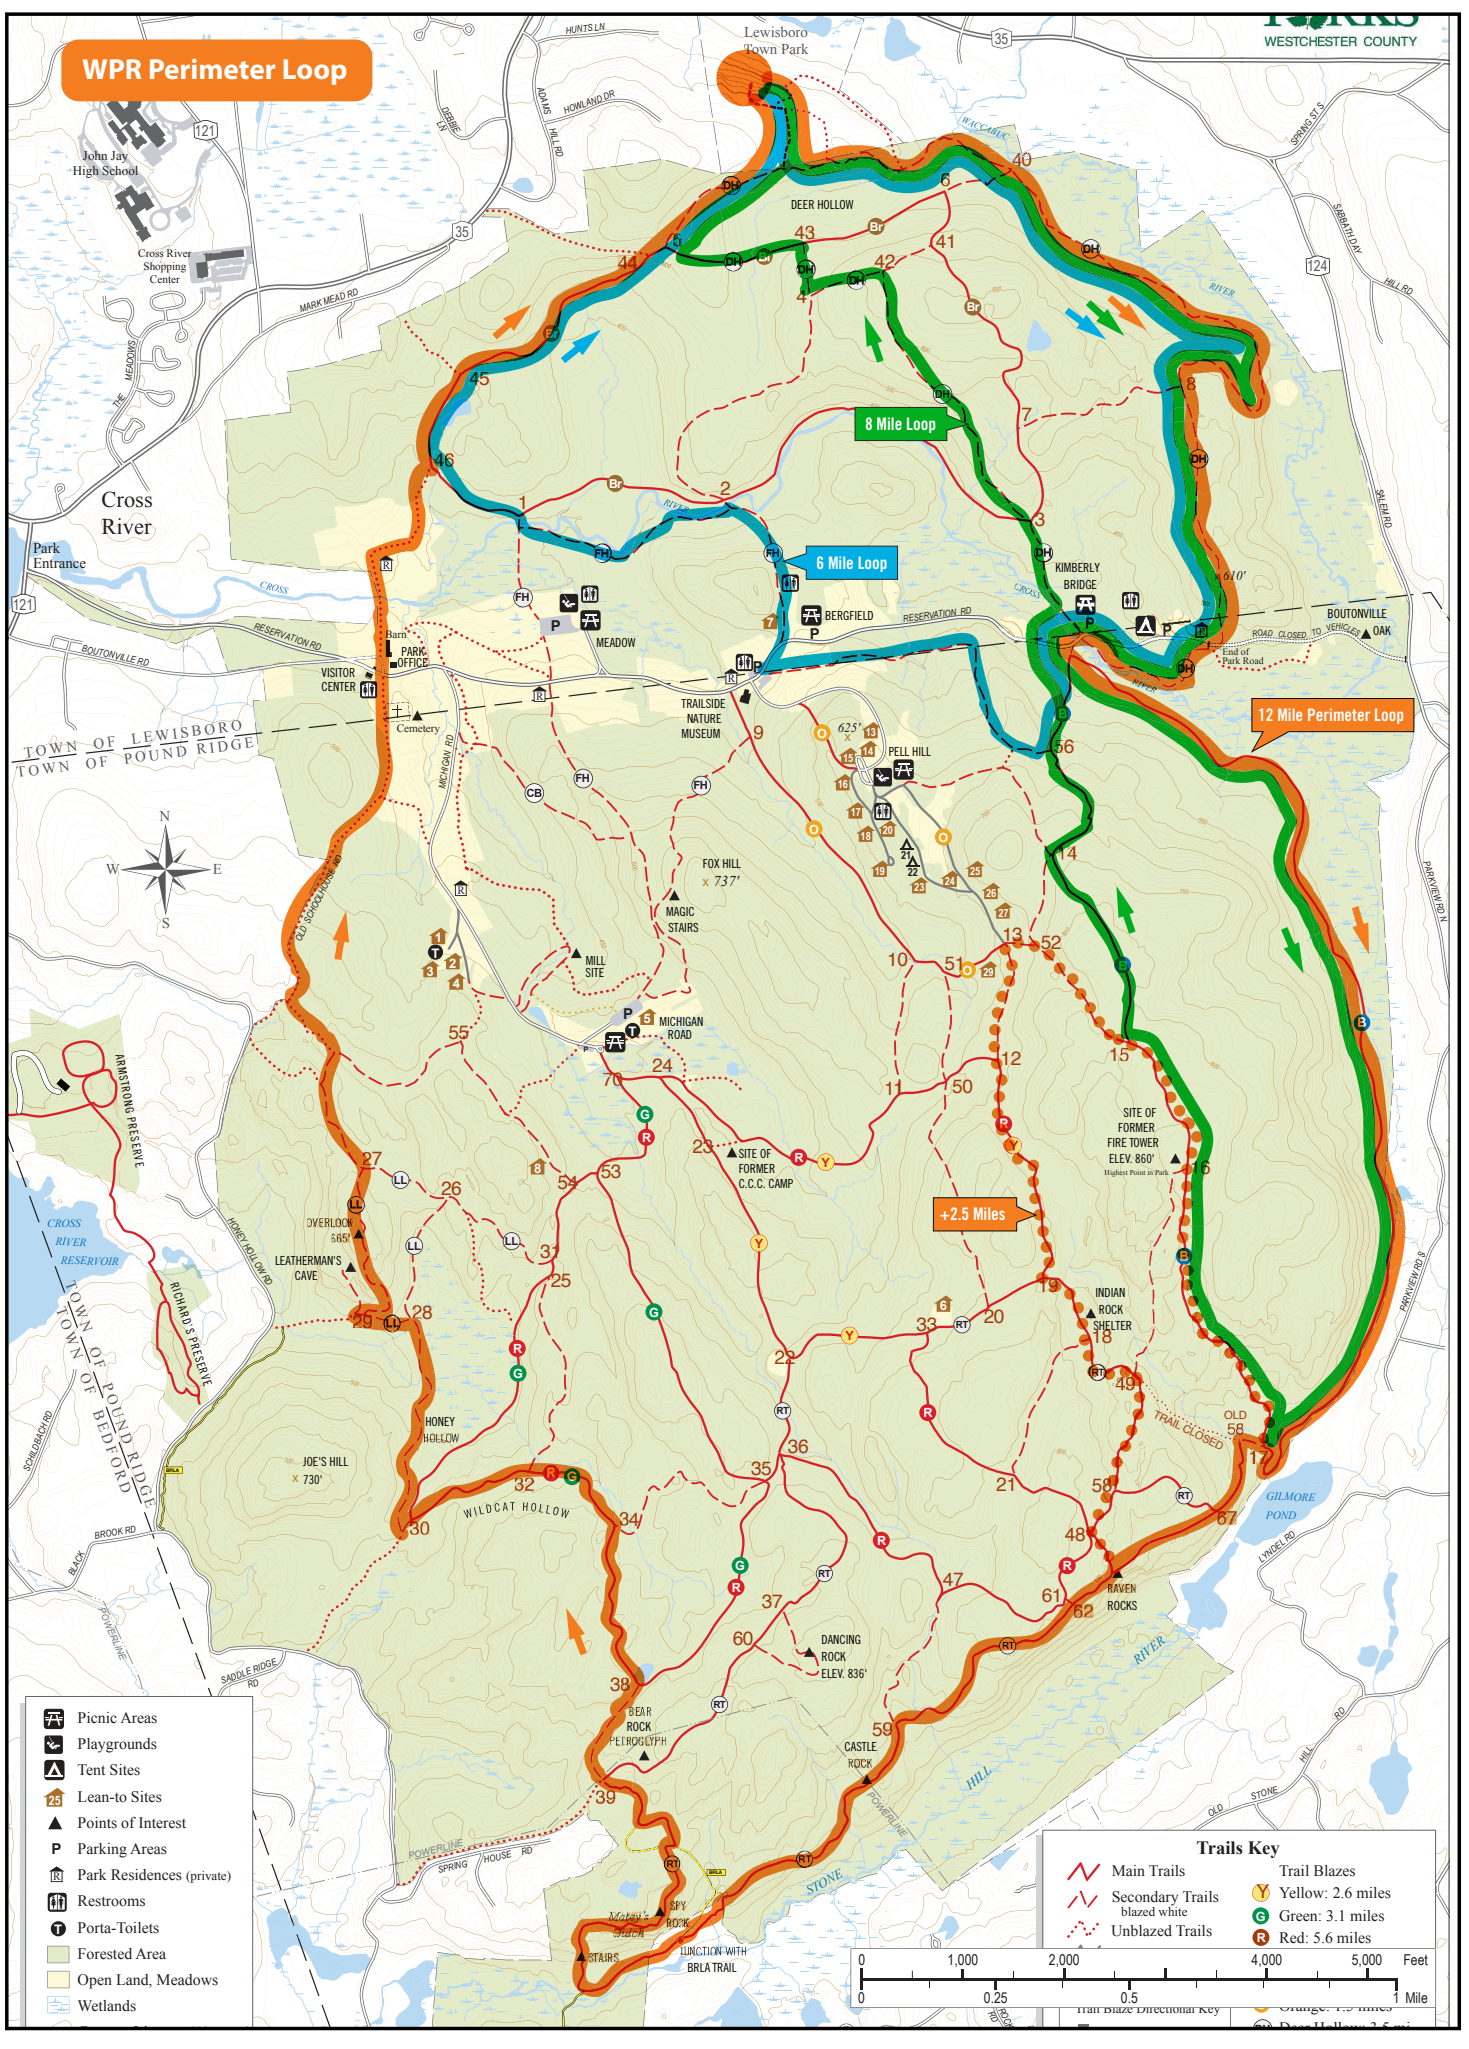

WPR Perimeter Loop

- Picnic Areas
- Playgrounds
- Tent Sites
- Lean-to Sites
- Points of Interest
- Parking Areas
- Park Residences (private)
- Restrooms
- Porta-Toilets
- Forested Area
- Open Land, Meadows
- Wetlands

Trails Key

	Main Trails		Trail Blazes
	Secondary Trails		blazed white
	Unblazed Trails		Yellow: 2.6 miles
			Green: 3.1 miles
			Red: 5.6 miles

0 1,000 2,000 4,000 5,000 Feet

0 0.25 0.5 1 Mile