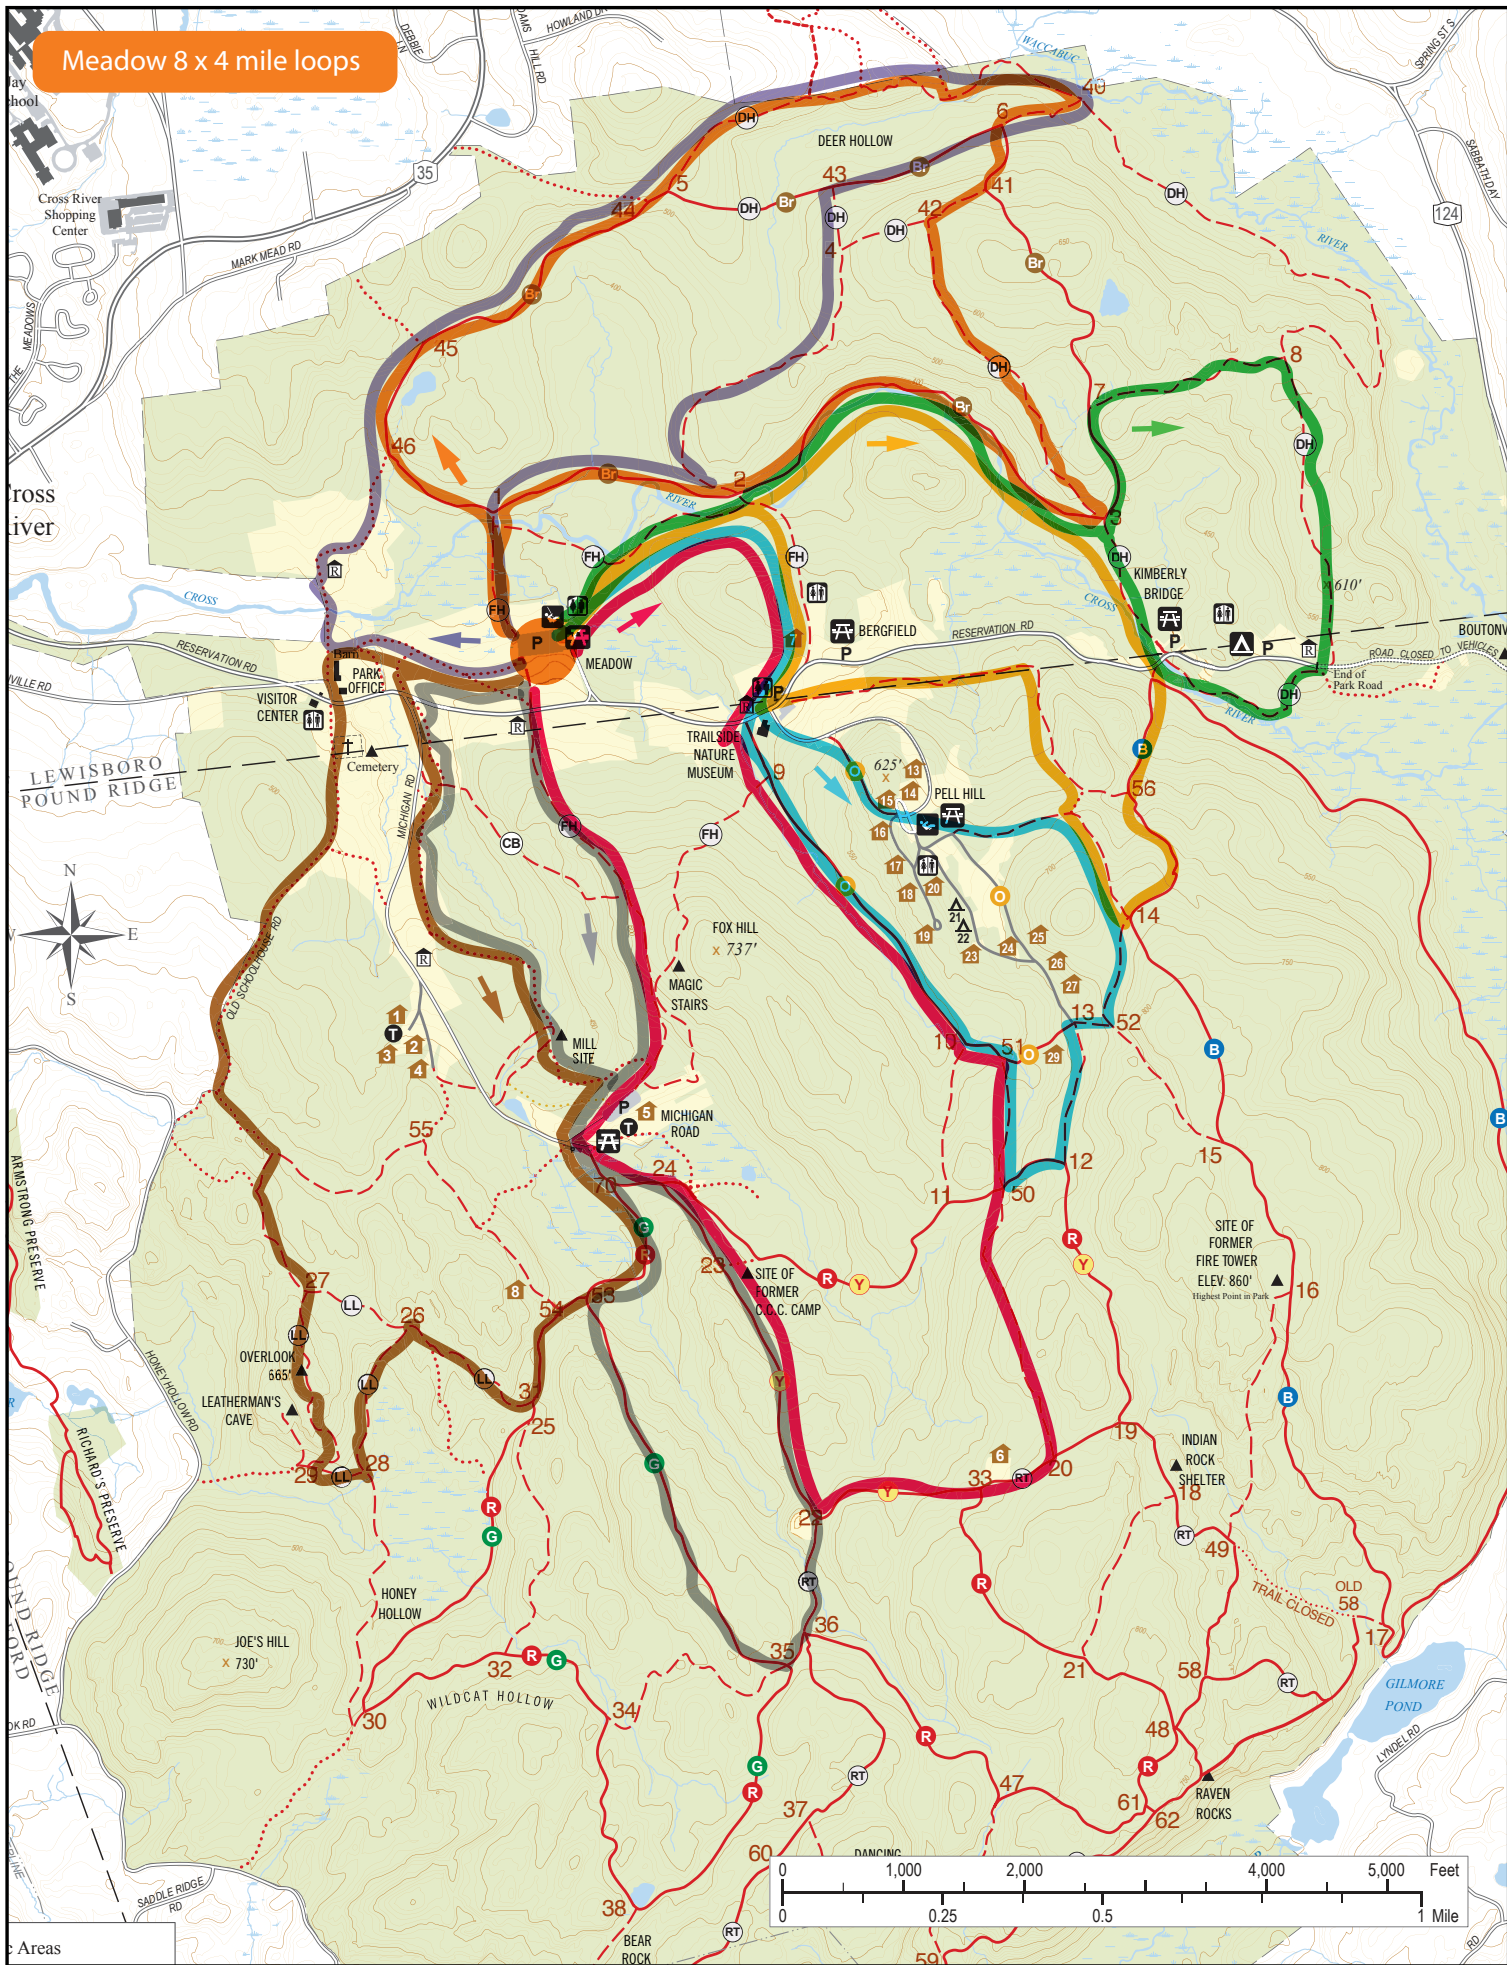

Meadow 8 x 4 mile loops

Areas