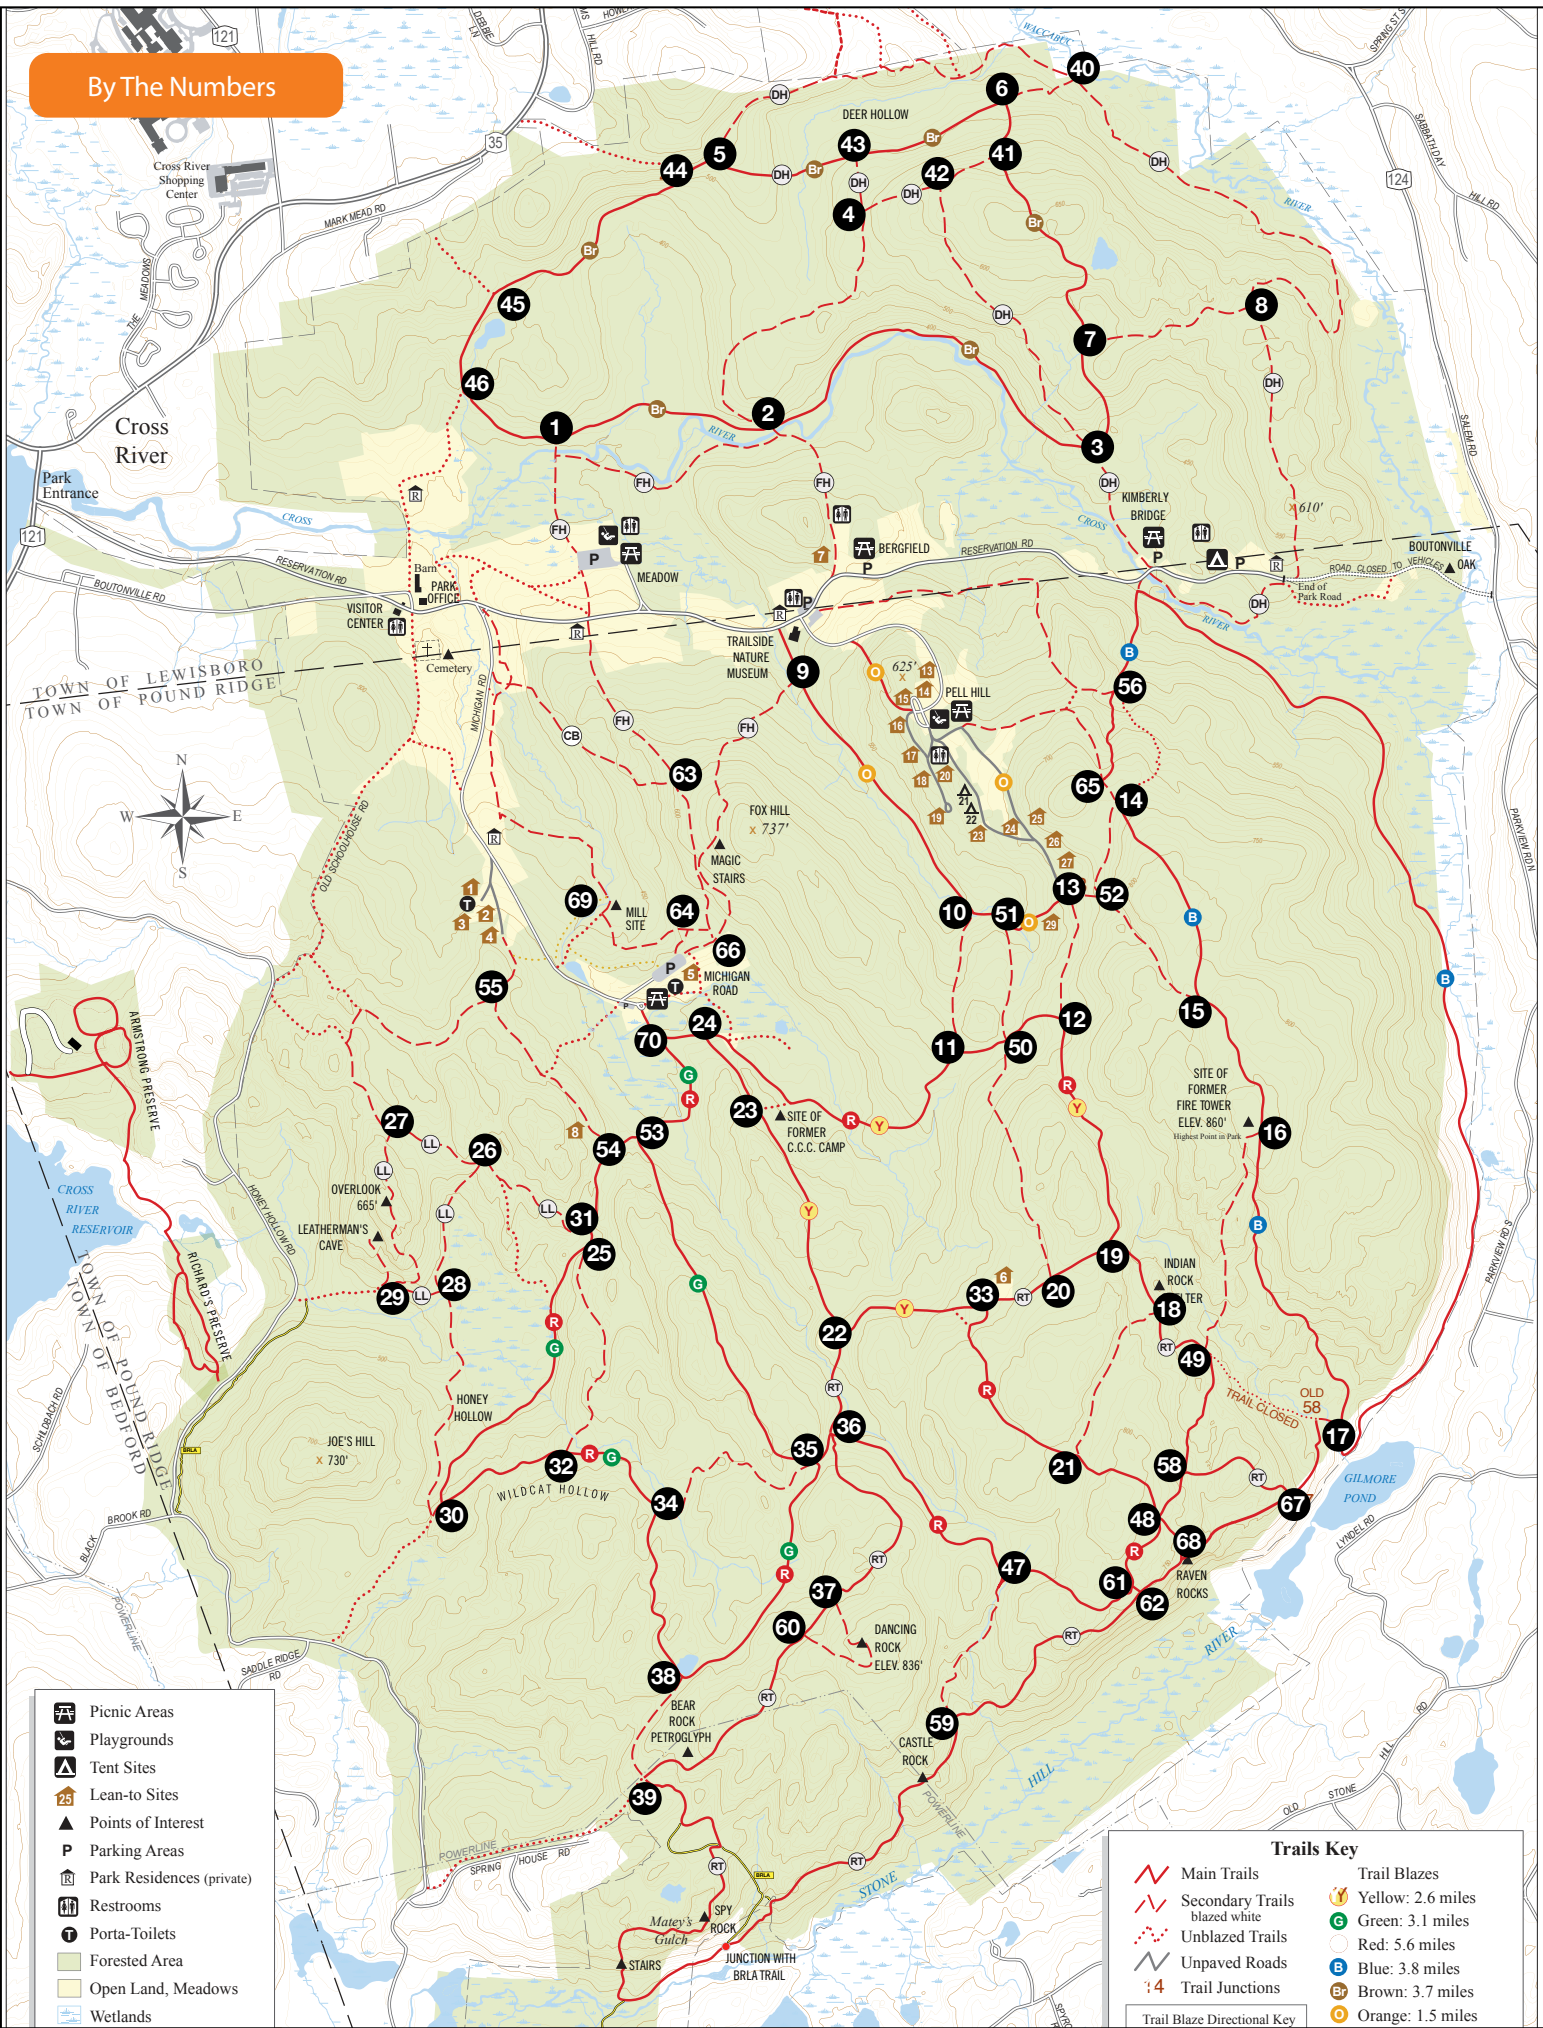

# By The Numbers

- Picnic Areas
- Playgrounds
- Tent Sites
- Lean-to Sites
- Points of Interest
- Parking Areas
- Park Residences (private)
- Restrooms
- Porta-Toilets
- Forested Area
- Open Land, Meadows
- Wetlands

### Trails Key

	Main Trails		Trail Blazes Yellow: 2.6 miles
	Secondary Trails		Green: 3.1 miles
	Unblazed Trails		Red: 5.6 miles
	Unpaved Roads		Blue: 3.8 miles
	Trail Junctions		Brown: 3.7 miles
	Trail Blaze Directional Key		Orange: 1.5 miles