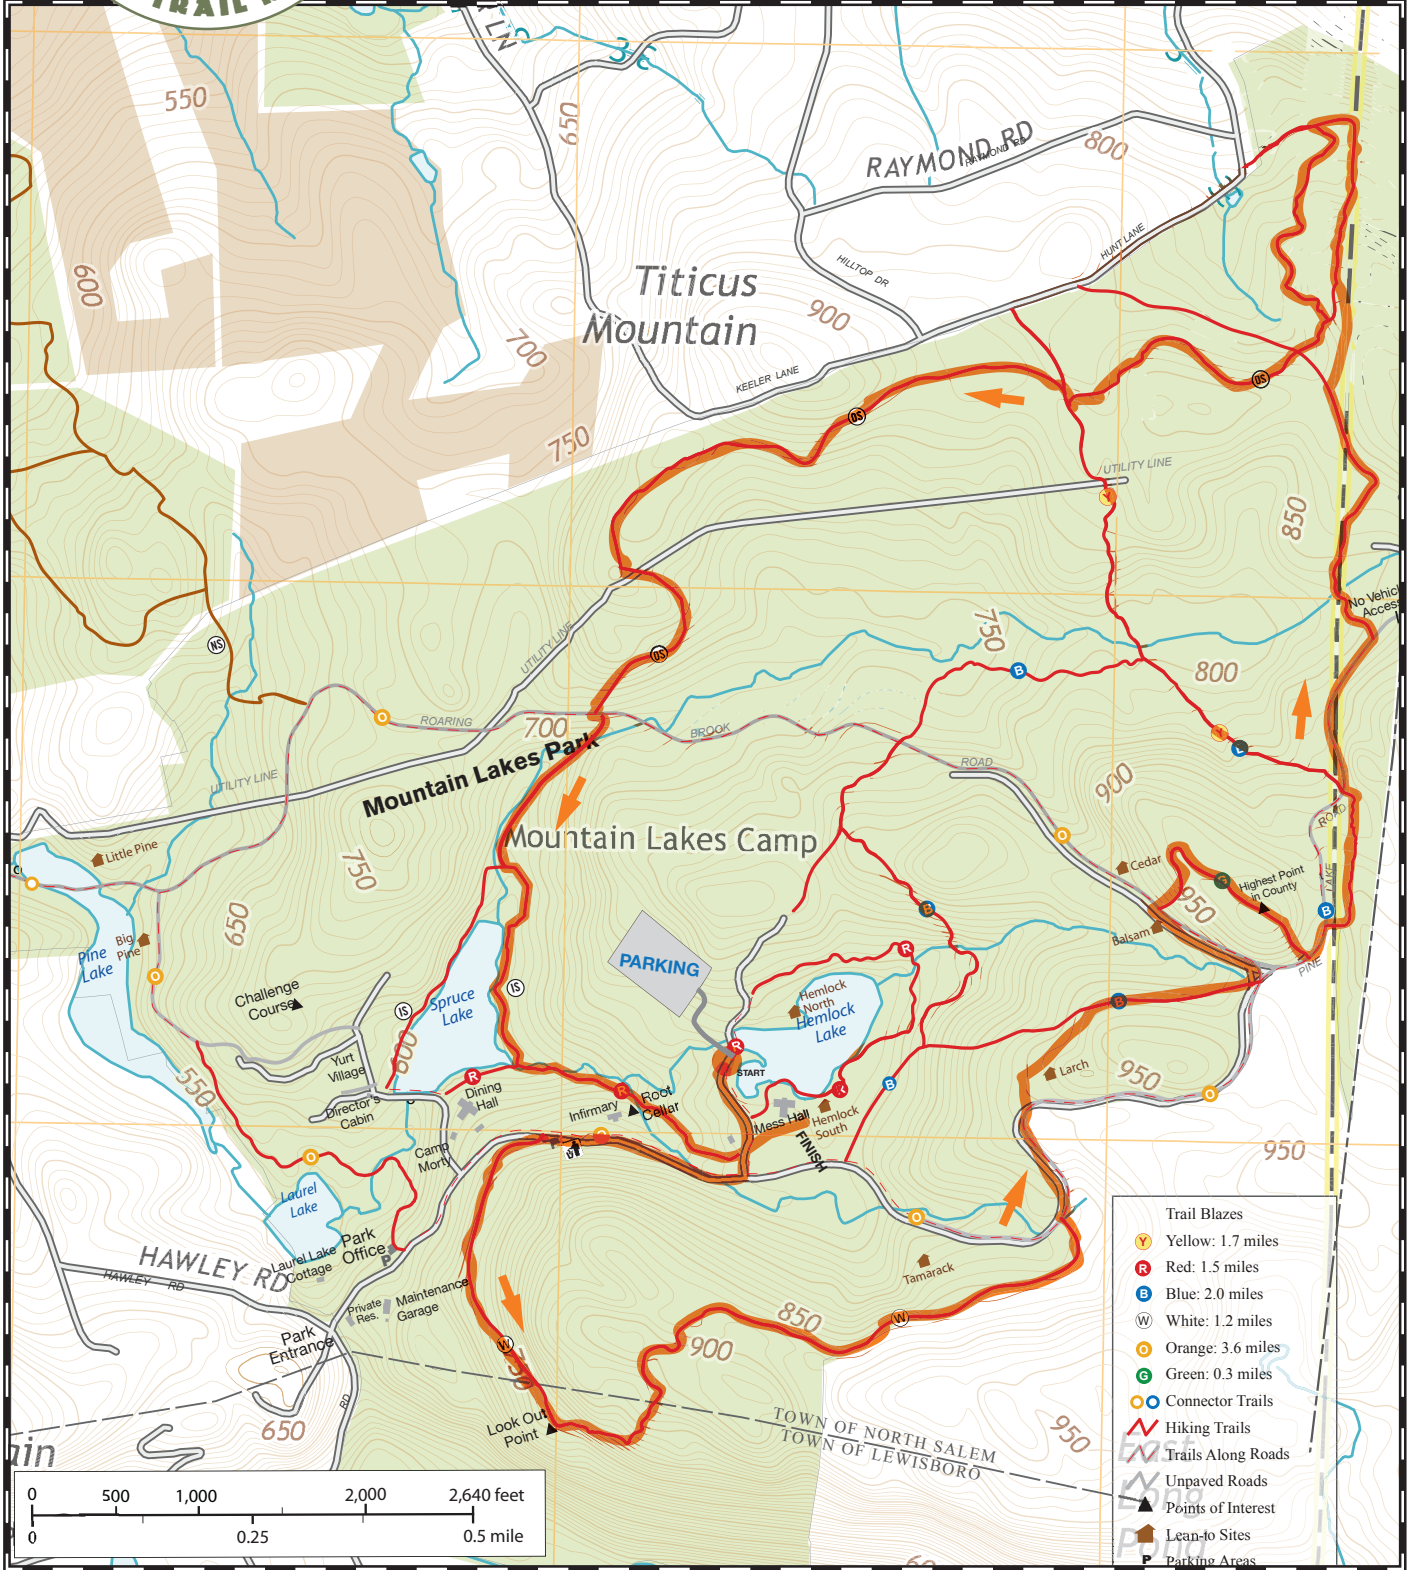

SARAH BISHOP BUSHWHACK

- Trail Blazes**
- Y Yellow: 1.7 miles
 - R Red: 1.5 miles
 - B Blue: 2.0 miles
 - W White: 1.2 miles
 - O Orange: 3.6 miles
 - G Green: 0.3 miles
 - O B Connector Trails
 - R Hiking Trails
 - B Trails Along Roads
 - Unpaved Roads
 - ▲ Points of Interest
 - Lean-to Sites
 - P Parking Areas