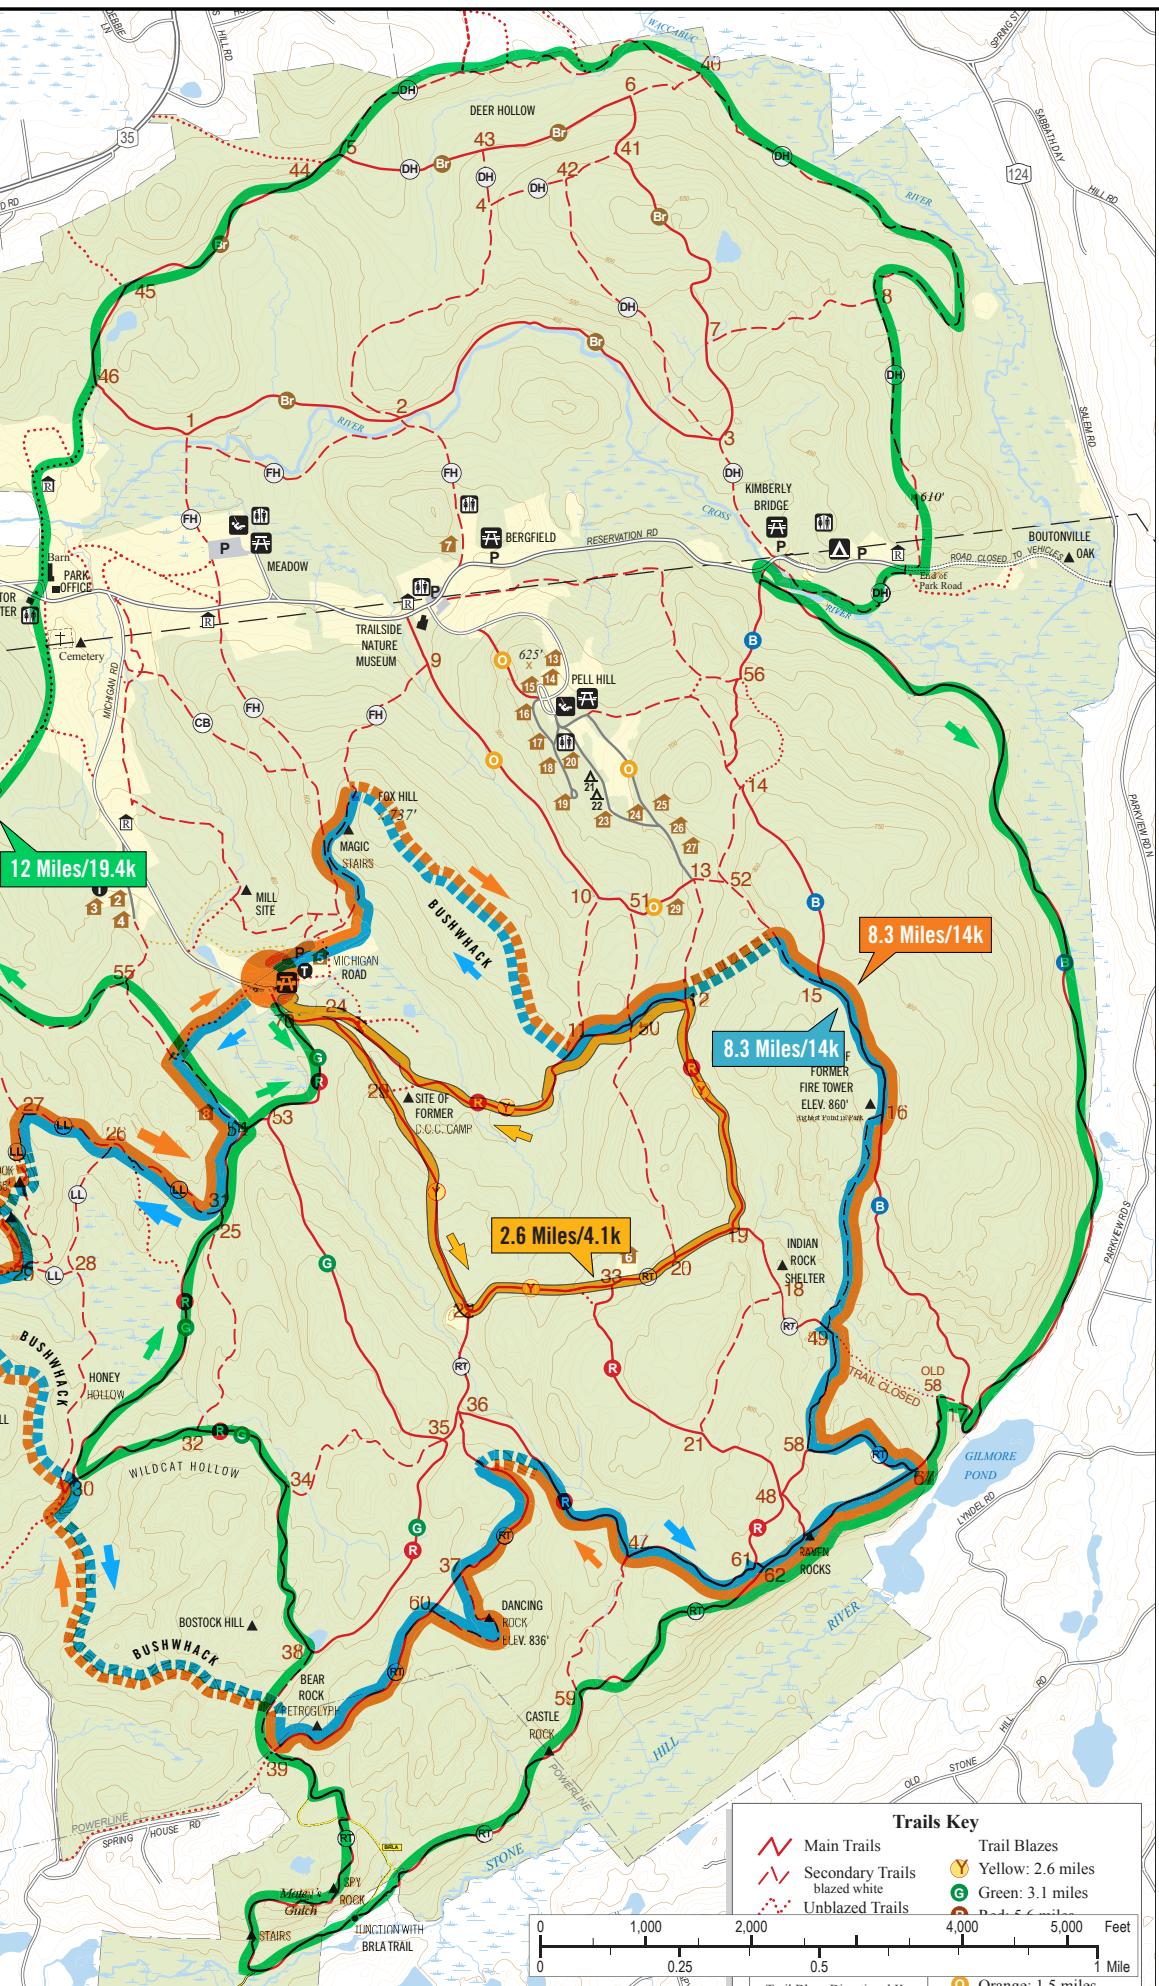

8.3mi/14k	8.3
16.6mi/28k	8.3 8.3
19mi/30k	8.3 8.3 2.6
20.3mi/32k	12 8.3
31mi/50k	12 8.3 8.3 2.6

- Picnic Areas
- Playgrounds
- Tent Sites
- Lean-to Sites
- Points of Interest
- Parking Areas
- Park Residences (private)
- Restrooms
- Porta-Toilets
- Forested Area
- Open Land, Meadows
- Wetlands

Trails Key

- Main Trails
- Secondary Trails
- Unblazed Trails
- Trail Blazes
- Yellow: 2.6 miles
- Green: 3.1 miles
- Orange: 1.5 miles

0 1,000 2,000 4,000 5,000 Feet
0 0.25 0.5 1 Mile

Trail Blaze Directional Key