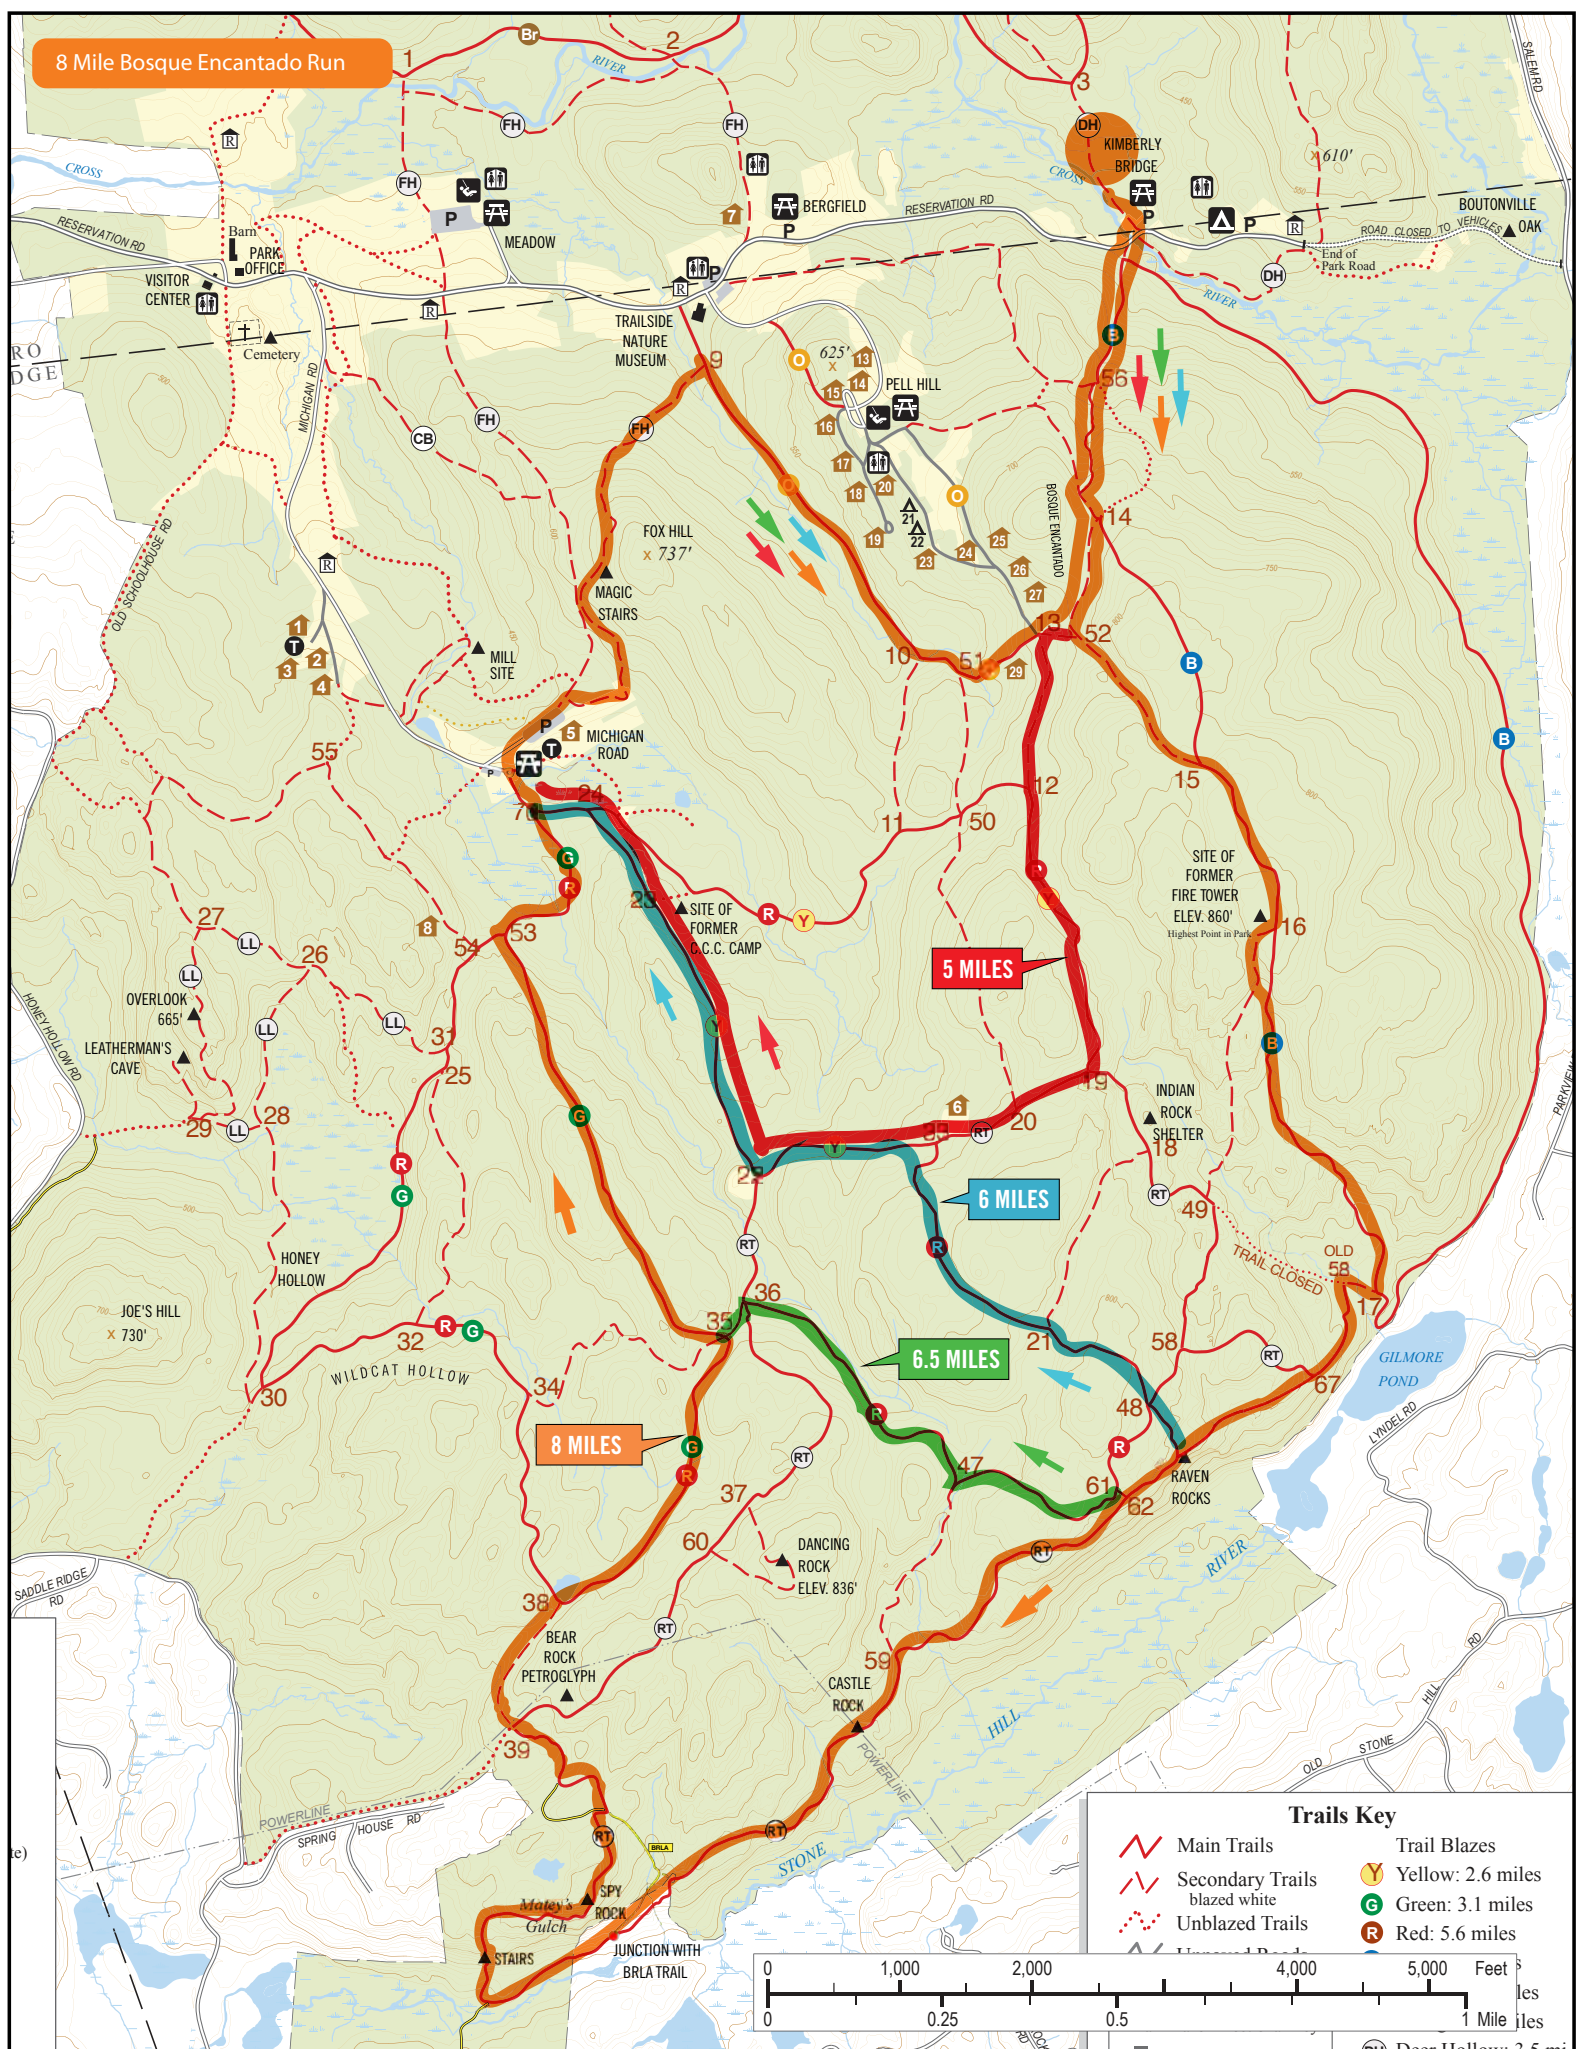

8 Mile Bosque Encantado Run

Trails Key

Main Trails	Trail Blazes
Secondary Trails blazed white	Green: 3.1 miles
Unblazed Trails	Red: 5.6 miles

0 1,000 2,000 4,000 5,000 Feet
0 0.25 0.5 1 Mile Miles

© Deer Hollow: 3.5 mi