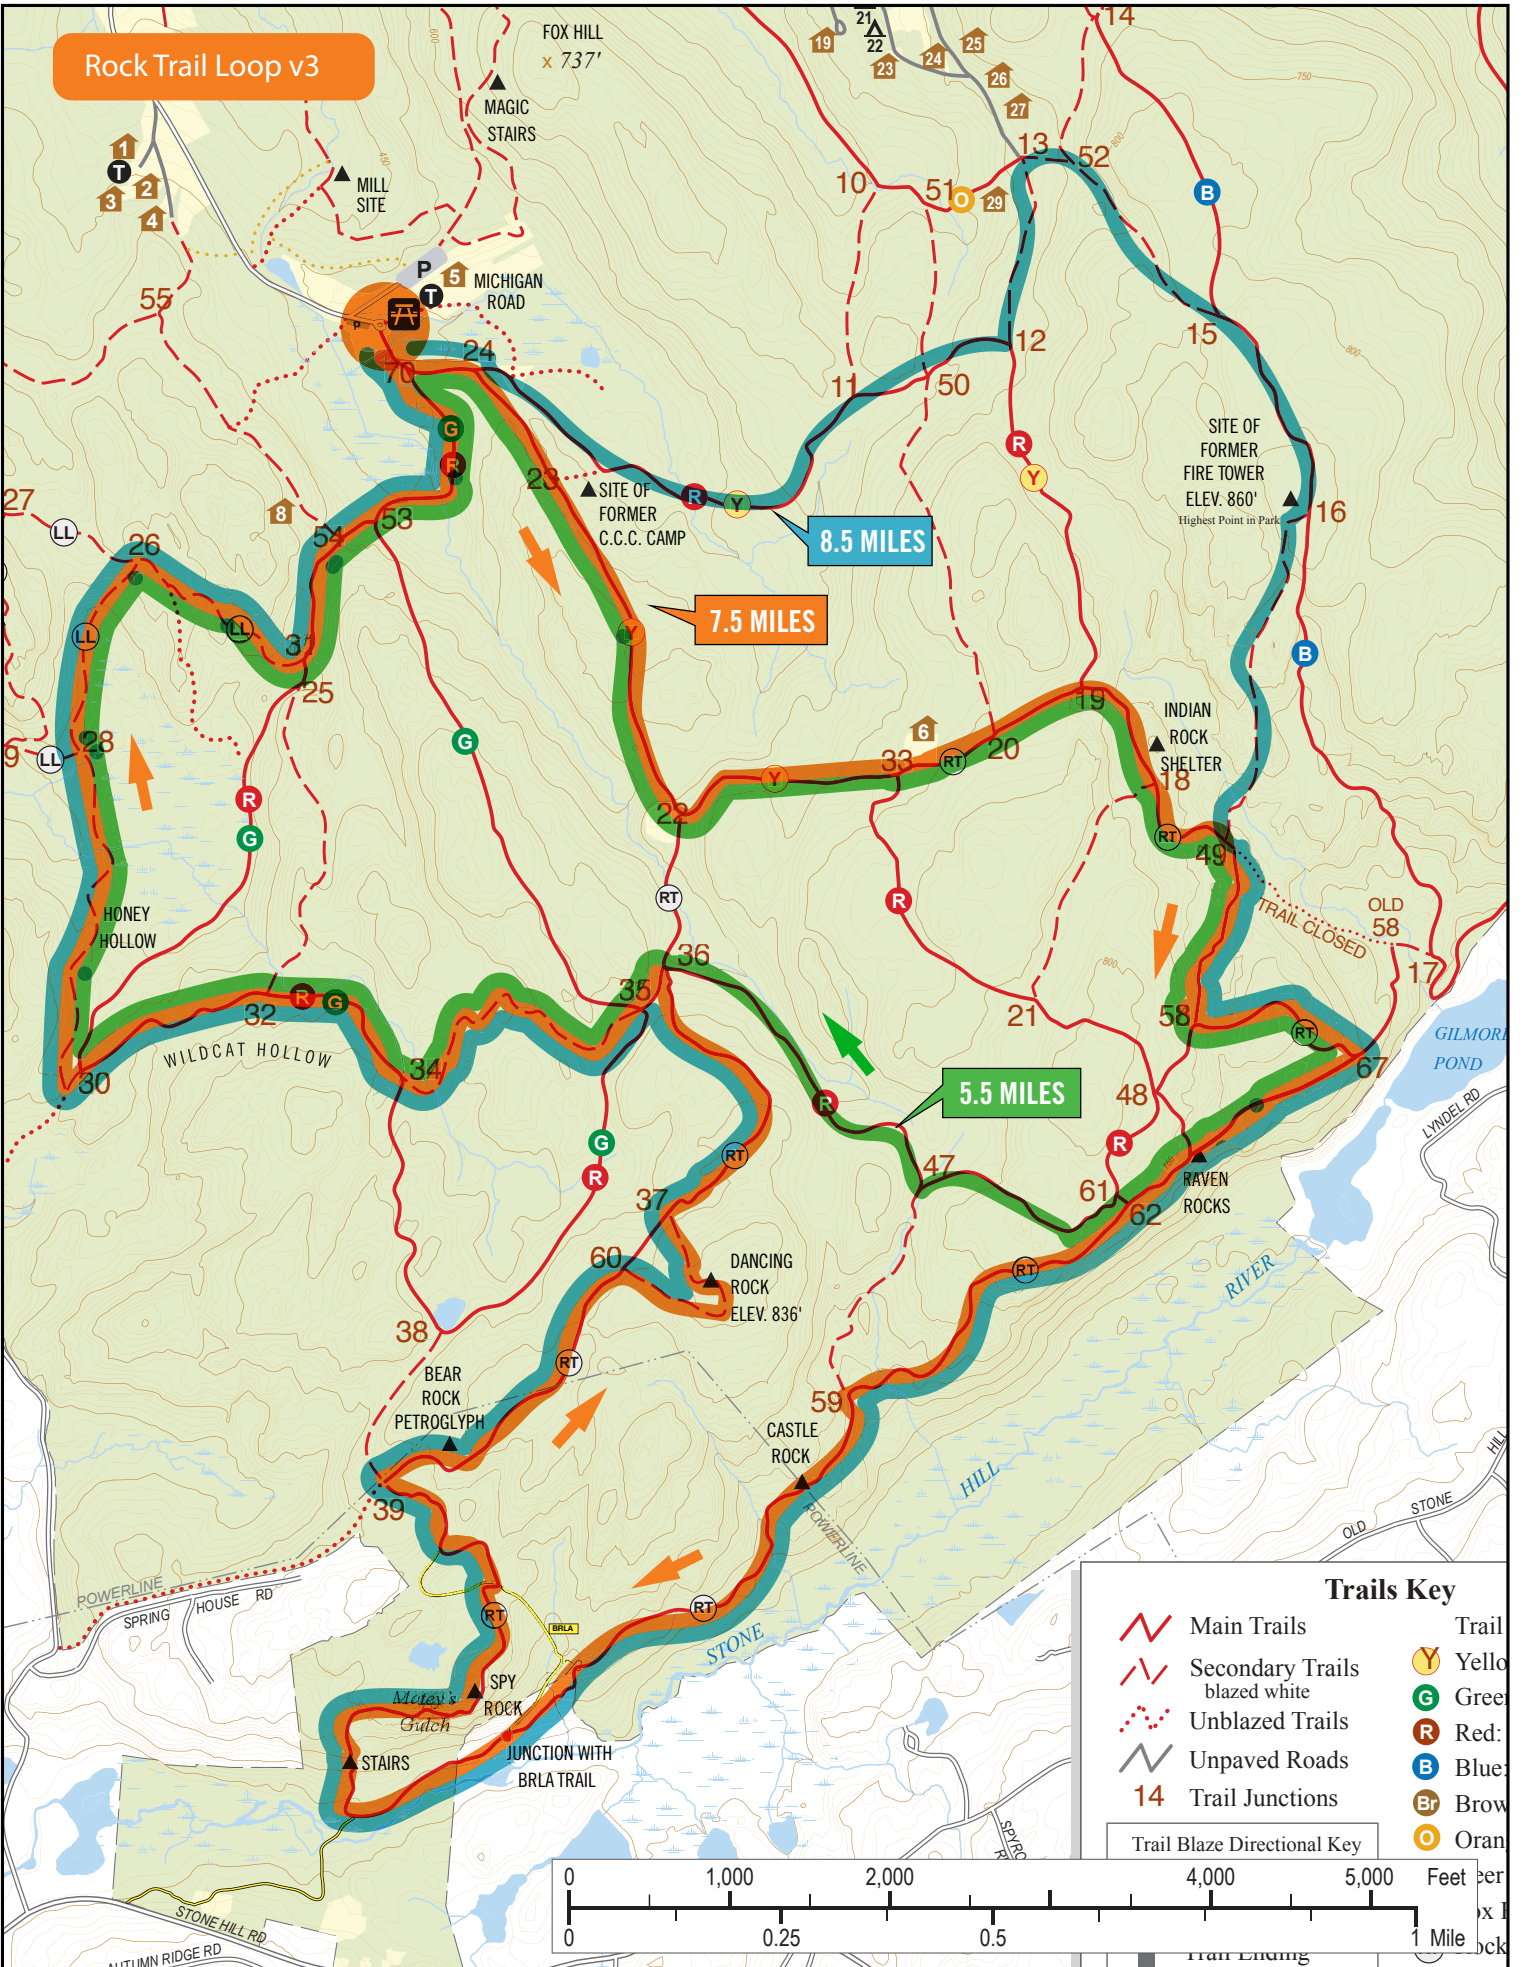

Rock Trail Loop v3

Trails Key

	Main Trails		Trail
	Secondary Trails		Green
	Unblazed Trails		Red
	Unpaved Roads		Blue
	Trail Junctions		Brown
			Orange

Trail Blaze Directional Key

	Yellow
	Green
	Red
	Blue
	Brown
	Orange