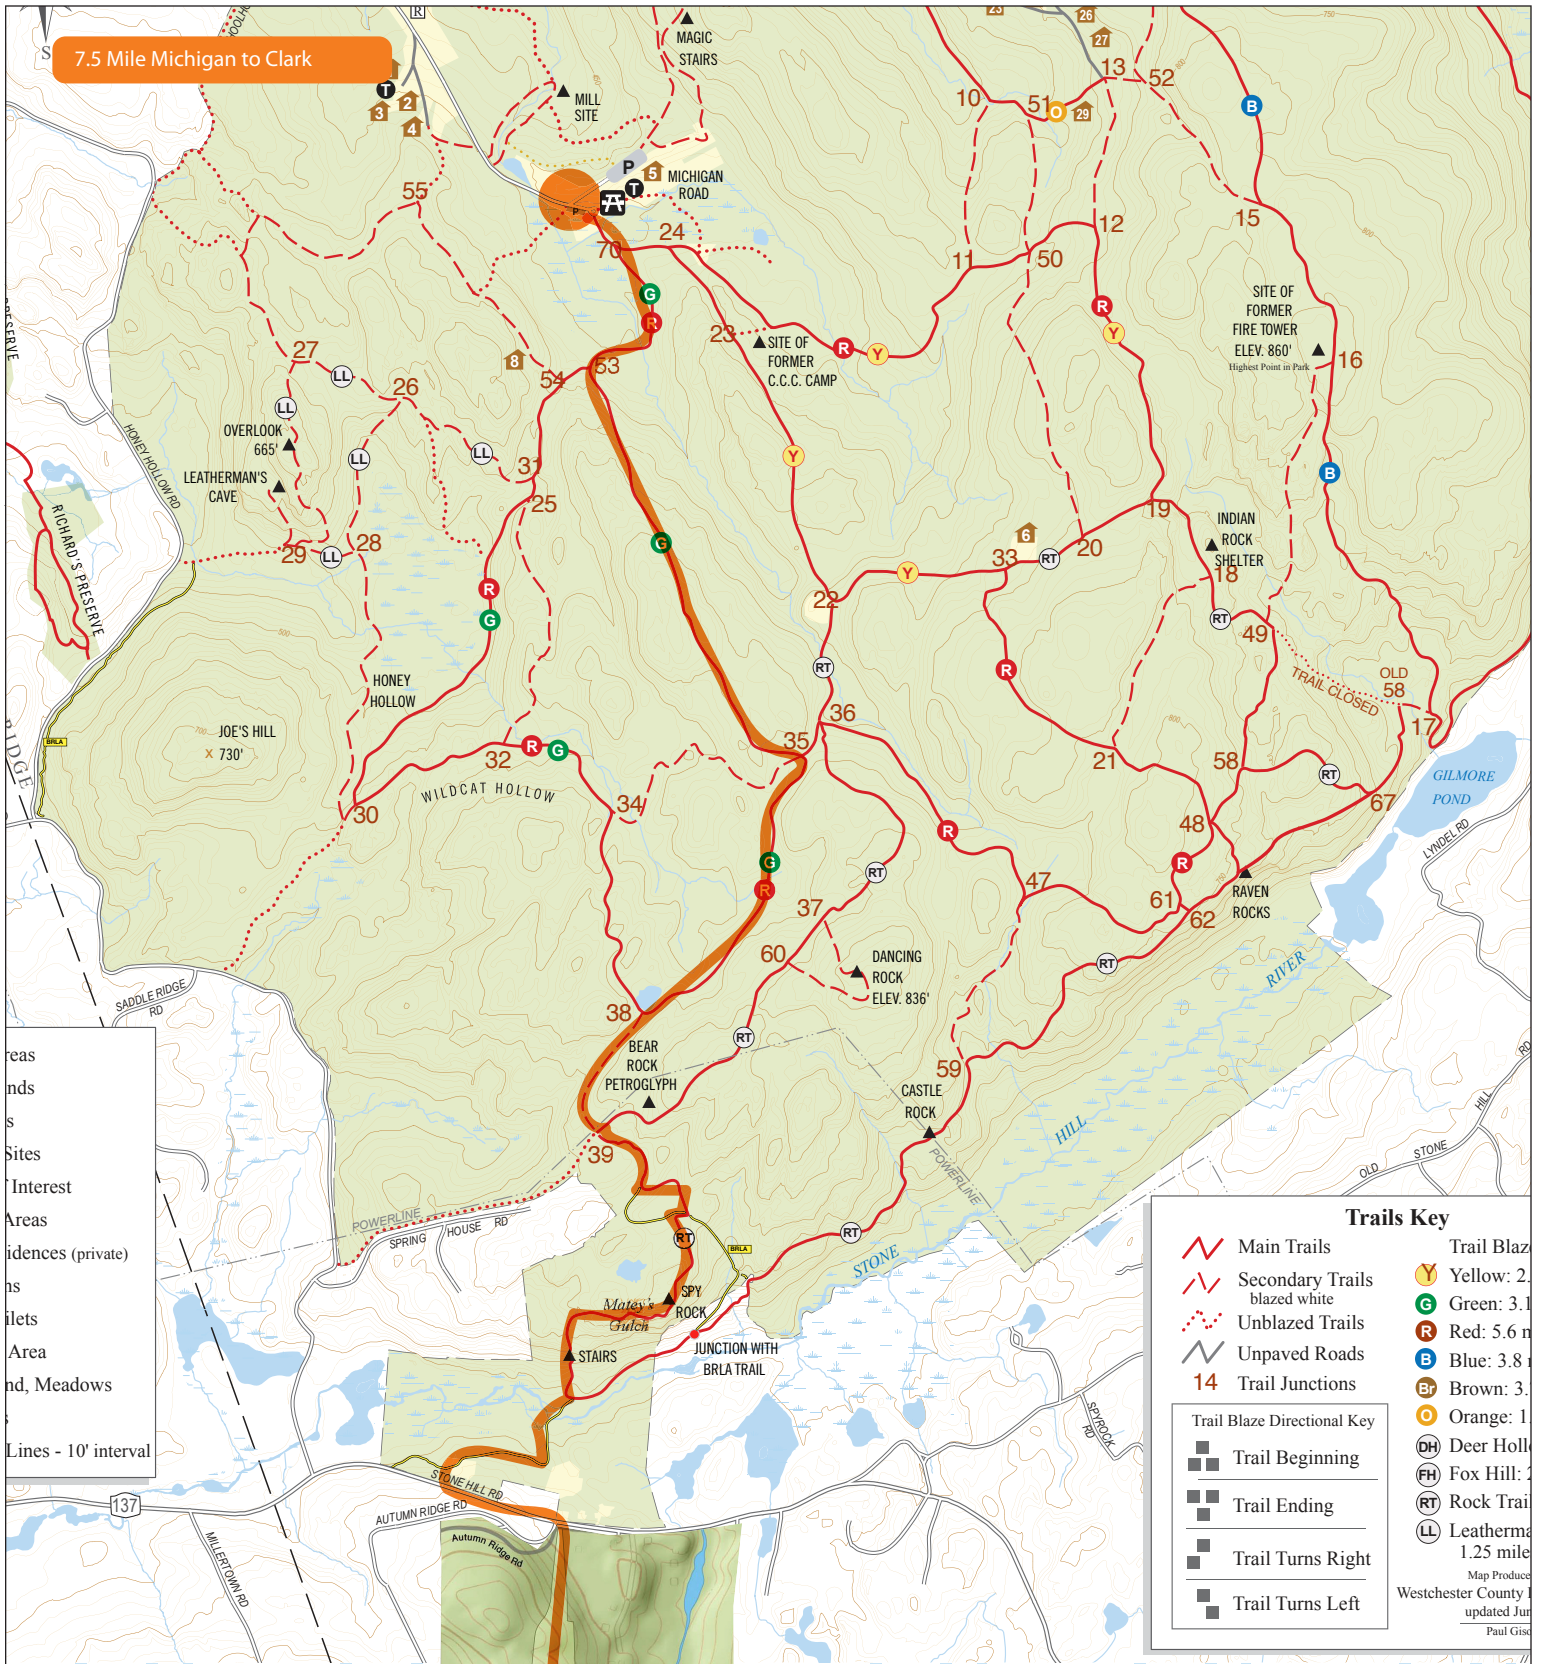

7.5 Mile Michigan to Clark

Areas  
 Lands  
 Sites  
 Interest  
 Areas  
 idences (private)  
 ns  
 ilet  
 Area  
 nd, Meadows  
 Lines - 10' interval

### Trails Key

	Main Trails		Trail Blaze Yellow: 2.0 miles
	Secondary Trails		Trail Blaze Green: 3.1 miles
	Unblazed Trails		Trail Blaze Red: 5.6 miles
	Unpaved Roads		Trail Blaze Blue: 3.8 miles
	Trail Junctions		Trail Blaze Brown: 3.1 miles
	Trail Beginning		Trail Blaze Orange: 1.25 miles
	Trail Ending		Deer Hollow
	Trail Turns Right		Fox Hill: 2.0 miles
	Trail Turns Left		Rock Trail
			Leatherman's 1.25 miles

Map Produced by Westchester County Planning Department, updated June 2014  
 Paul Giese

**CLARK PRESERVE**