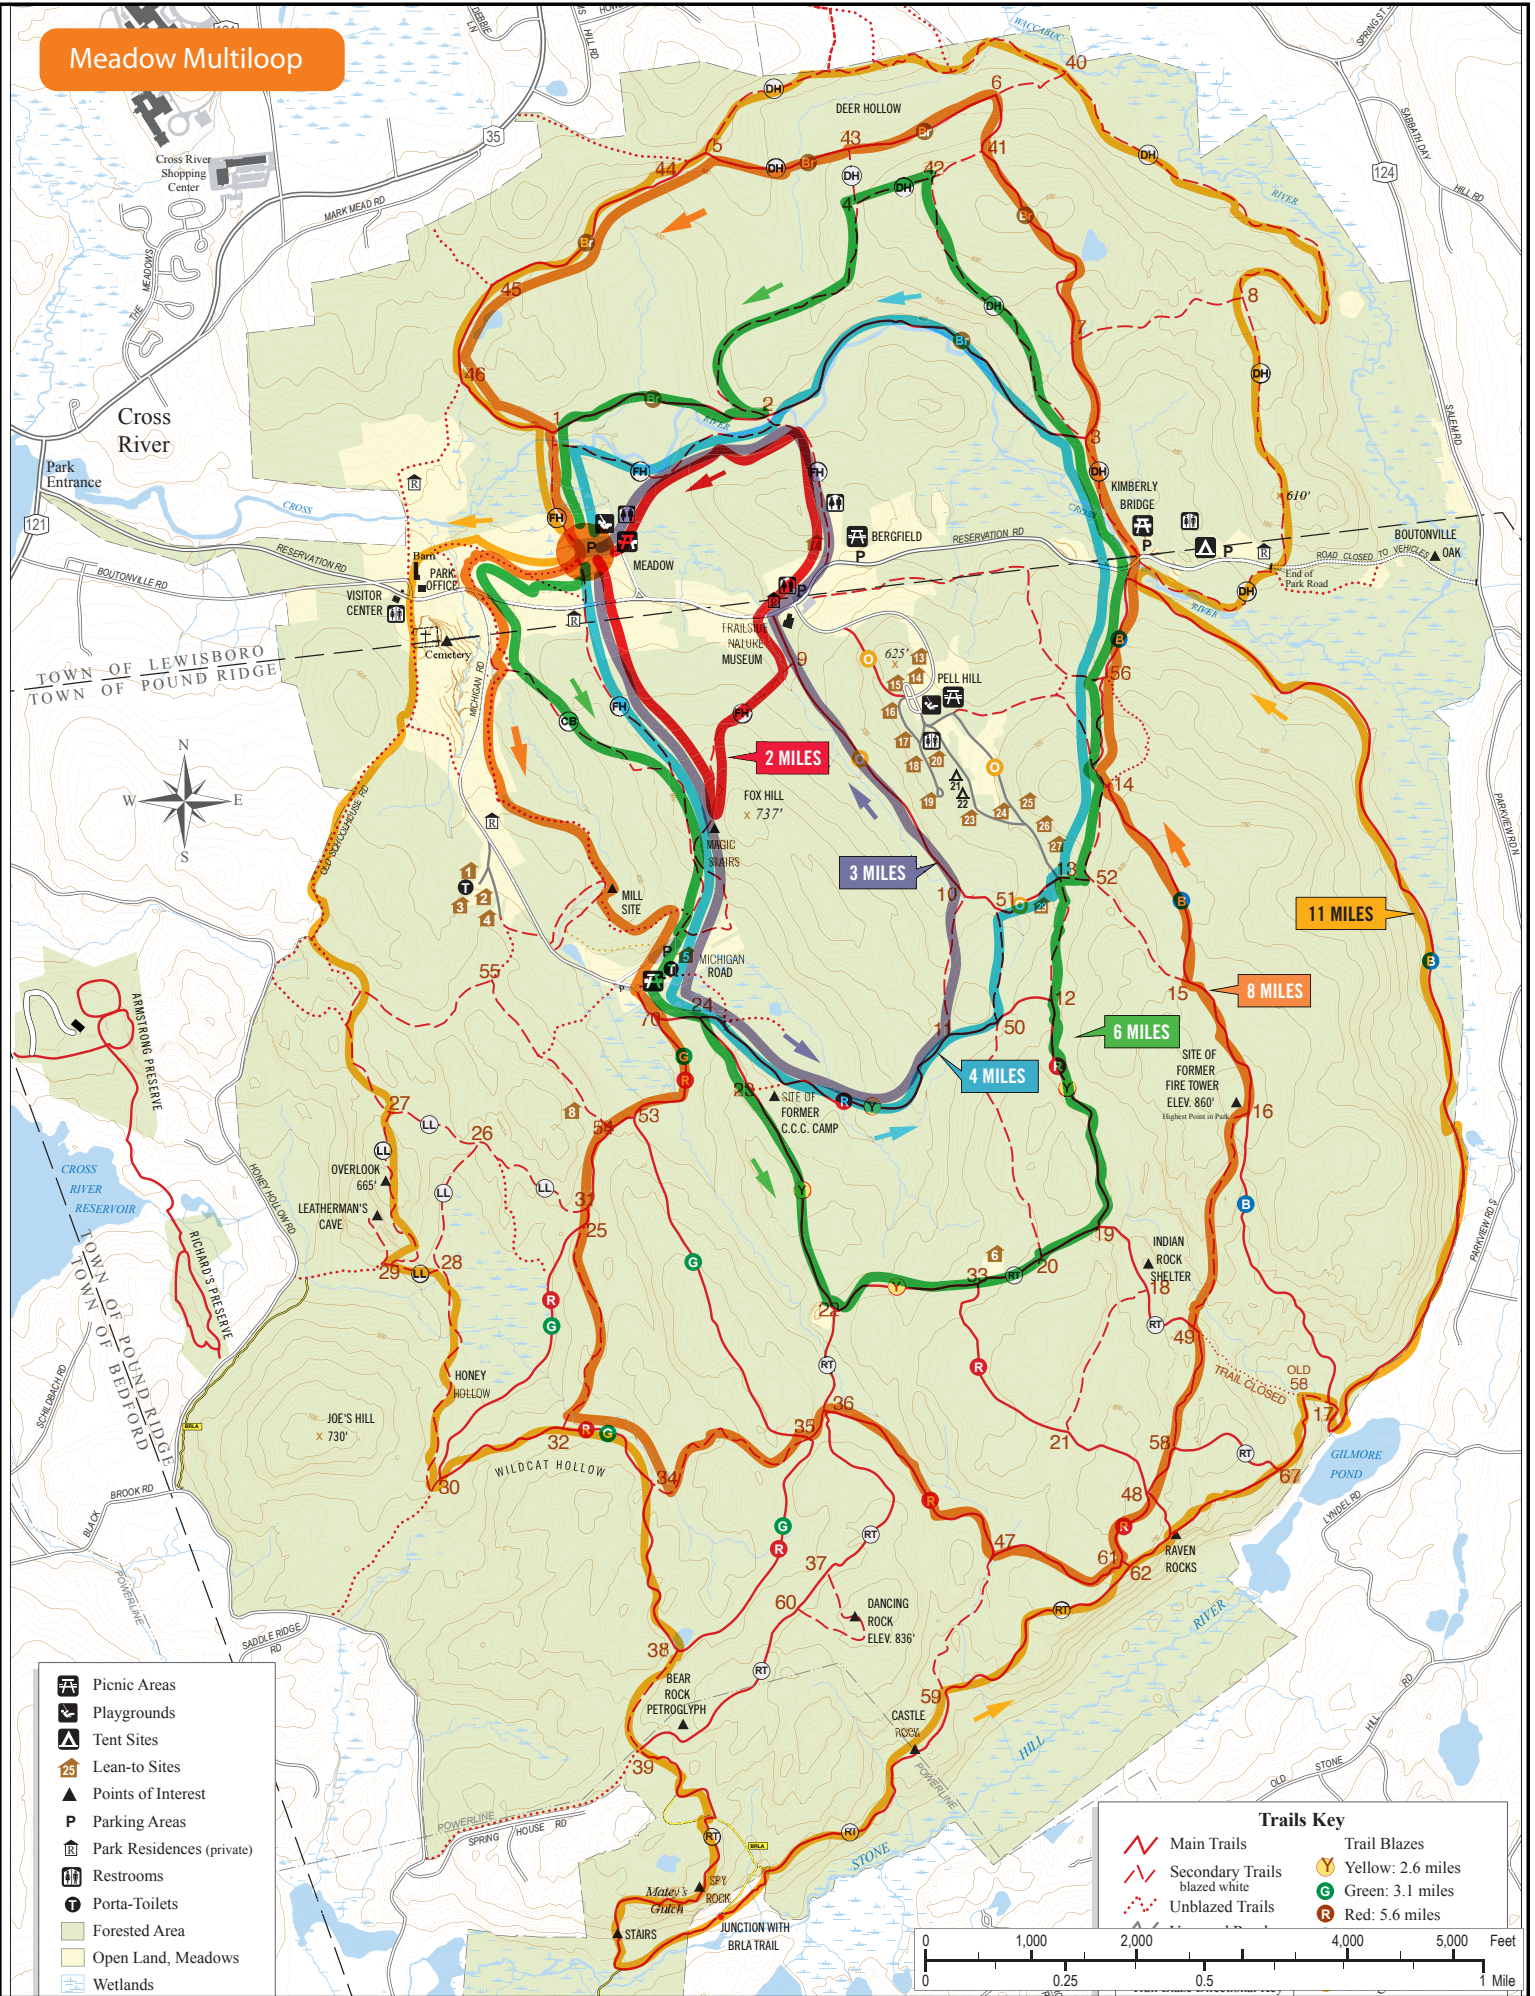

Meadow Multiloop

- Picnic Areas
- Playgrounds
- Tent Sites
- Lean-to Sites
- Points of Interest
- Parking Areas
- Park Residences (private)
- Restrooms
- Porta-Toilets
- Forested Area
- Open Land, Meadows
- Wetlands

Trails Key	
	Trail Blazes
	Yellow: 2.6 miles
	Green: 3.1 miles
	Red: 5.6 miles