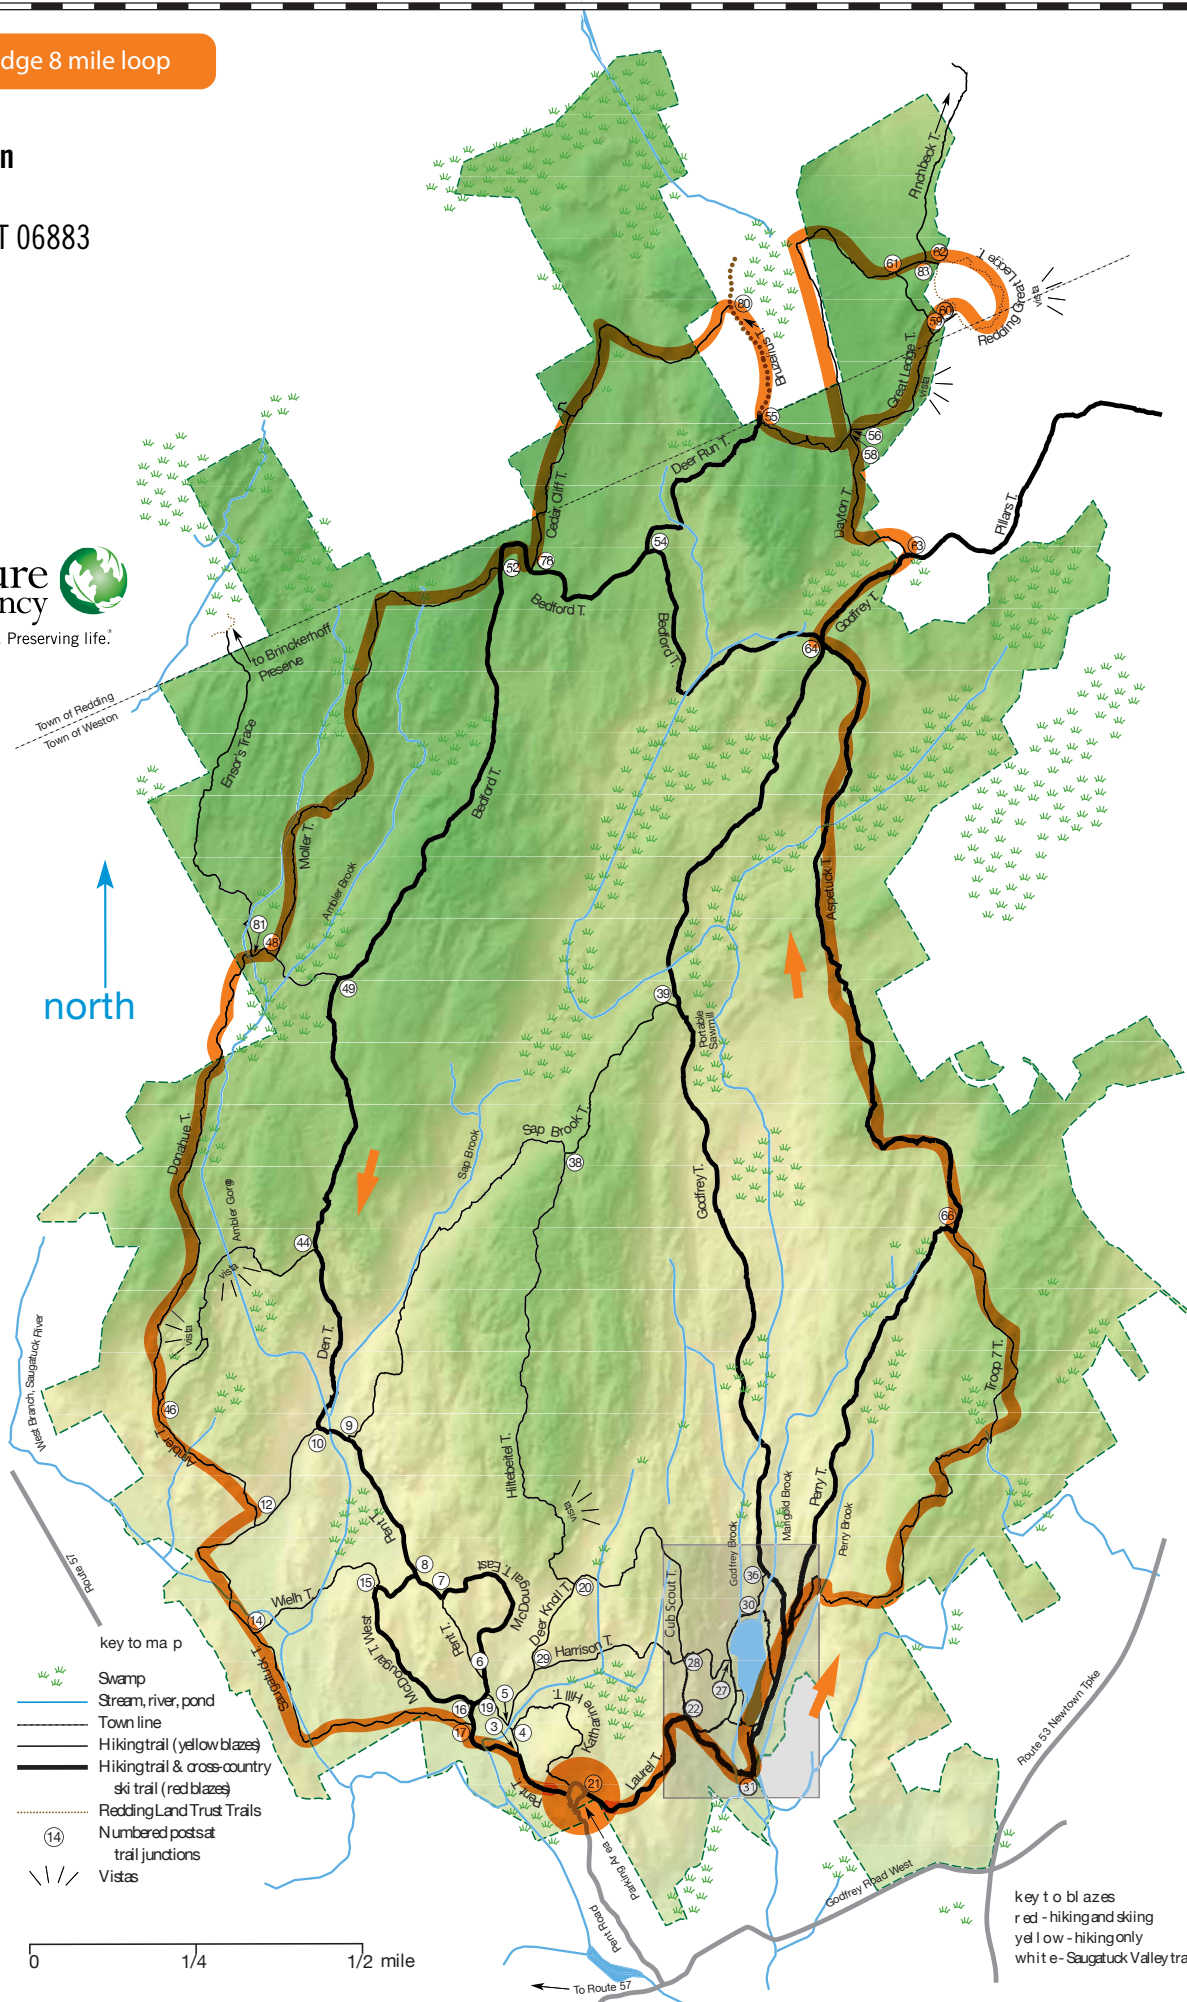

Devil's Ledge 8 mile loop

**Devil's Den**  
 3 Pent Rd.  
 Weston, CT 06883

- key to map
- Swamp
  - Stream, river, pond
  - Town line
  - Hiking trail (yellow blazes)
  - Hiking trail & cross-country ski trail (red blazes)
  - Redding Land Trust Trails
  - Numbered post
  - trail junctions
  - Vistas

- key to blazes
- red - hiking and skiing
  - yellow - hiking only
  - white - Saugatuck Valley trails