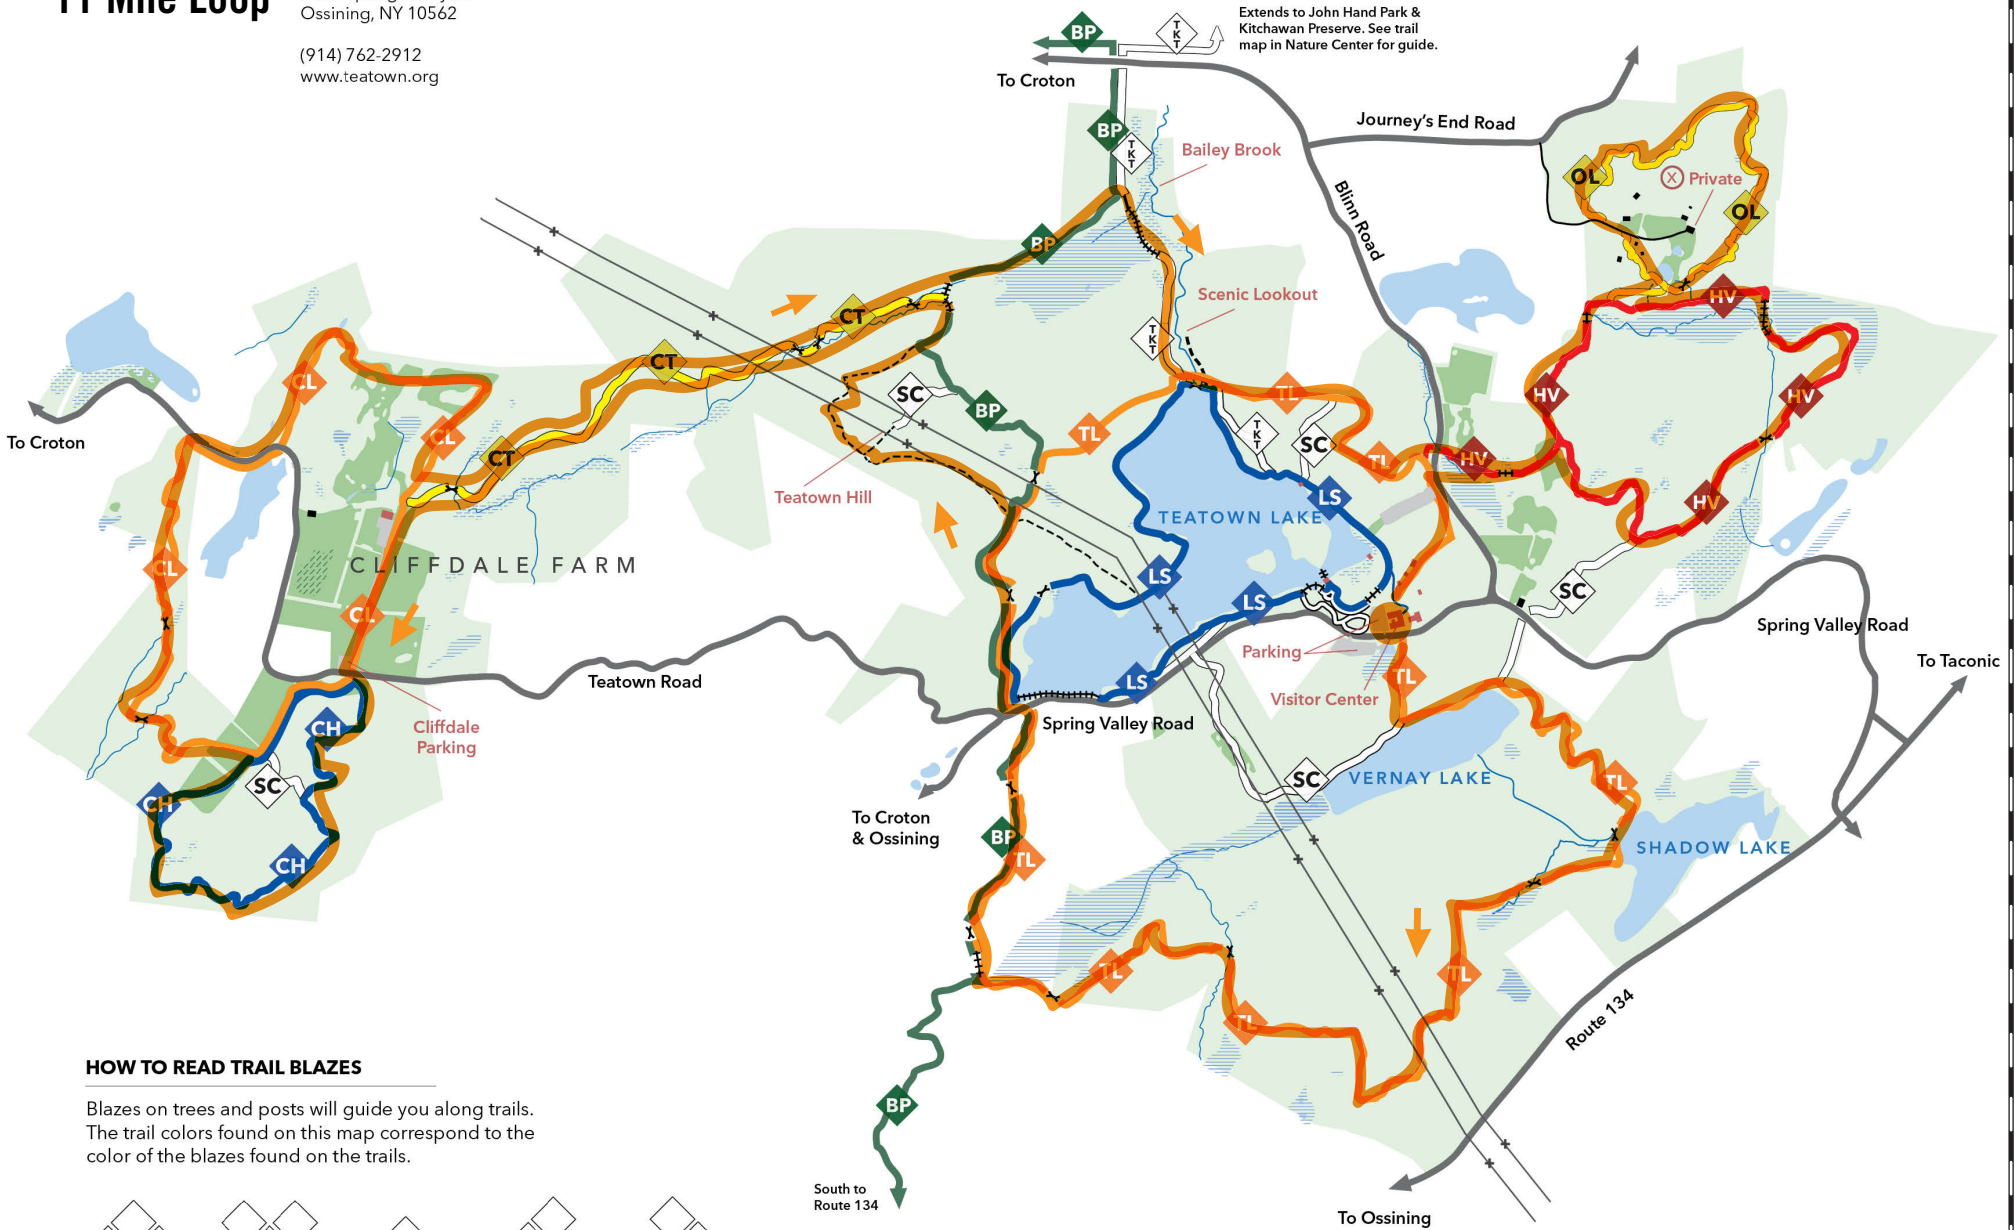

# TEATOWN 11 Mile Loop

**Teatown Lake  
Reservation**  
1600 Spring Valley Rd  
Ossining, NY 10562  
(914) 762-2912  
www.teatown.org

## HOW TO READ TRAIL BLAZES

Blazes on trees and posts will guide you along trails.  
The trail colors found on this map correspond to the  
color of the blazes found on the trails.

TRAIL BEGINS

TRAIL ENDS

CONTINUE  
STRAIGHT

TRAIL VEERS  
RIGHT

TRAIL VEERS  
LEFT