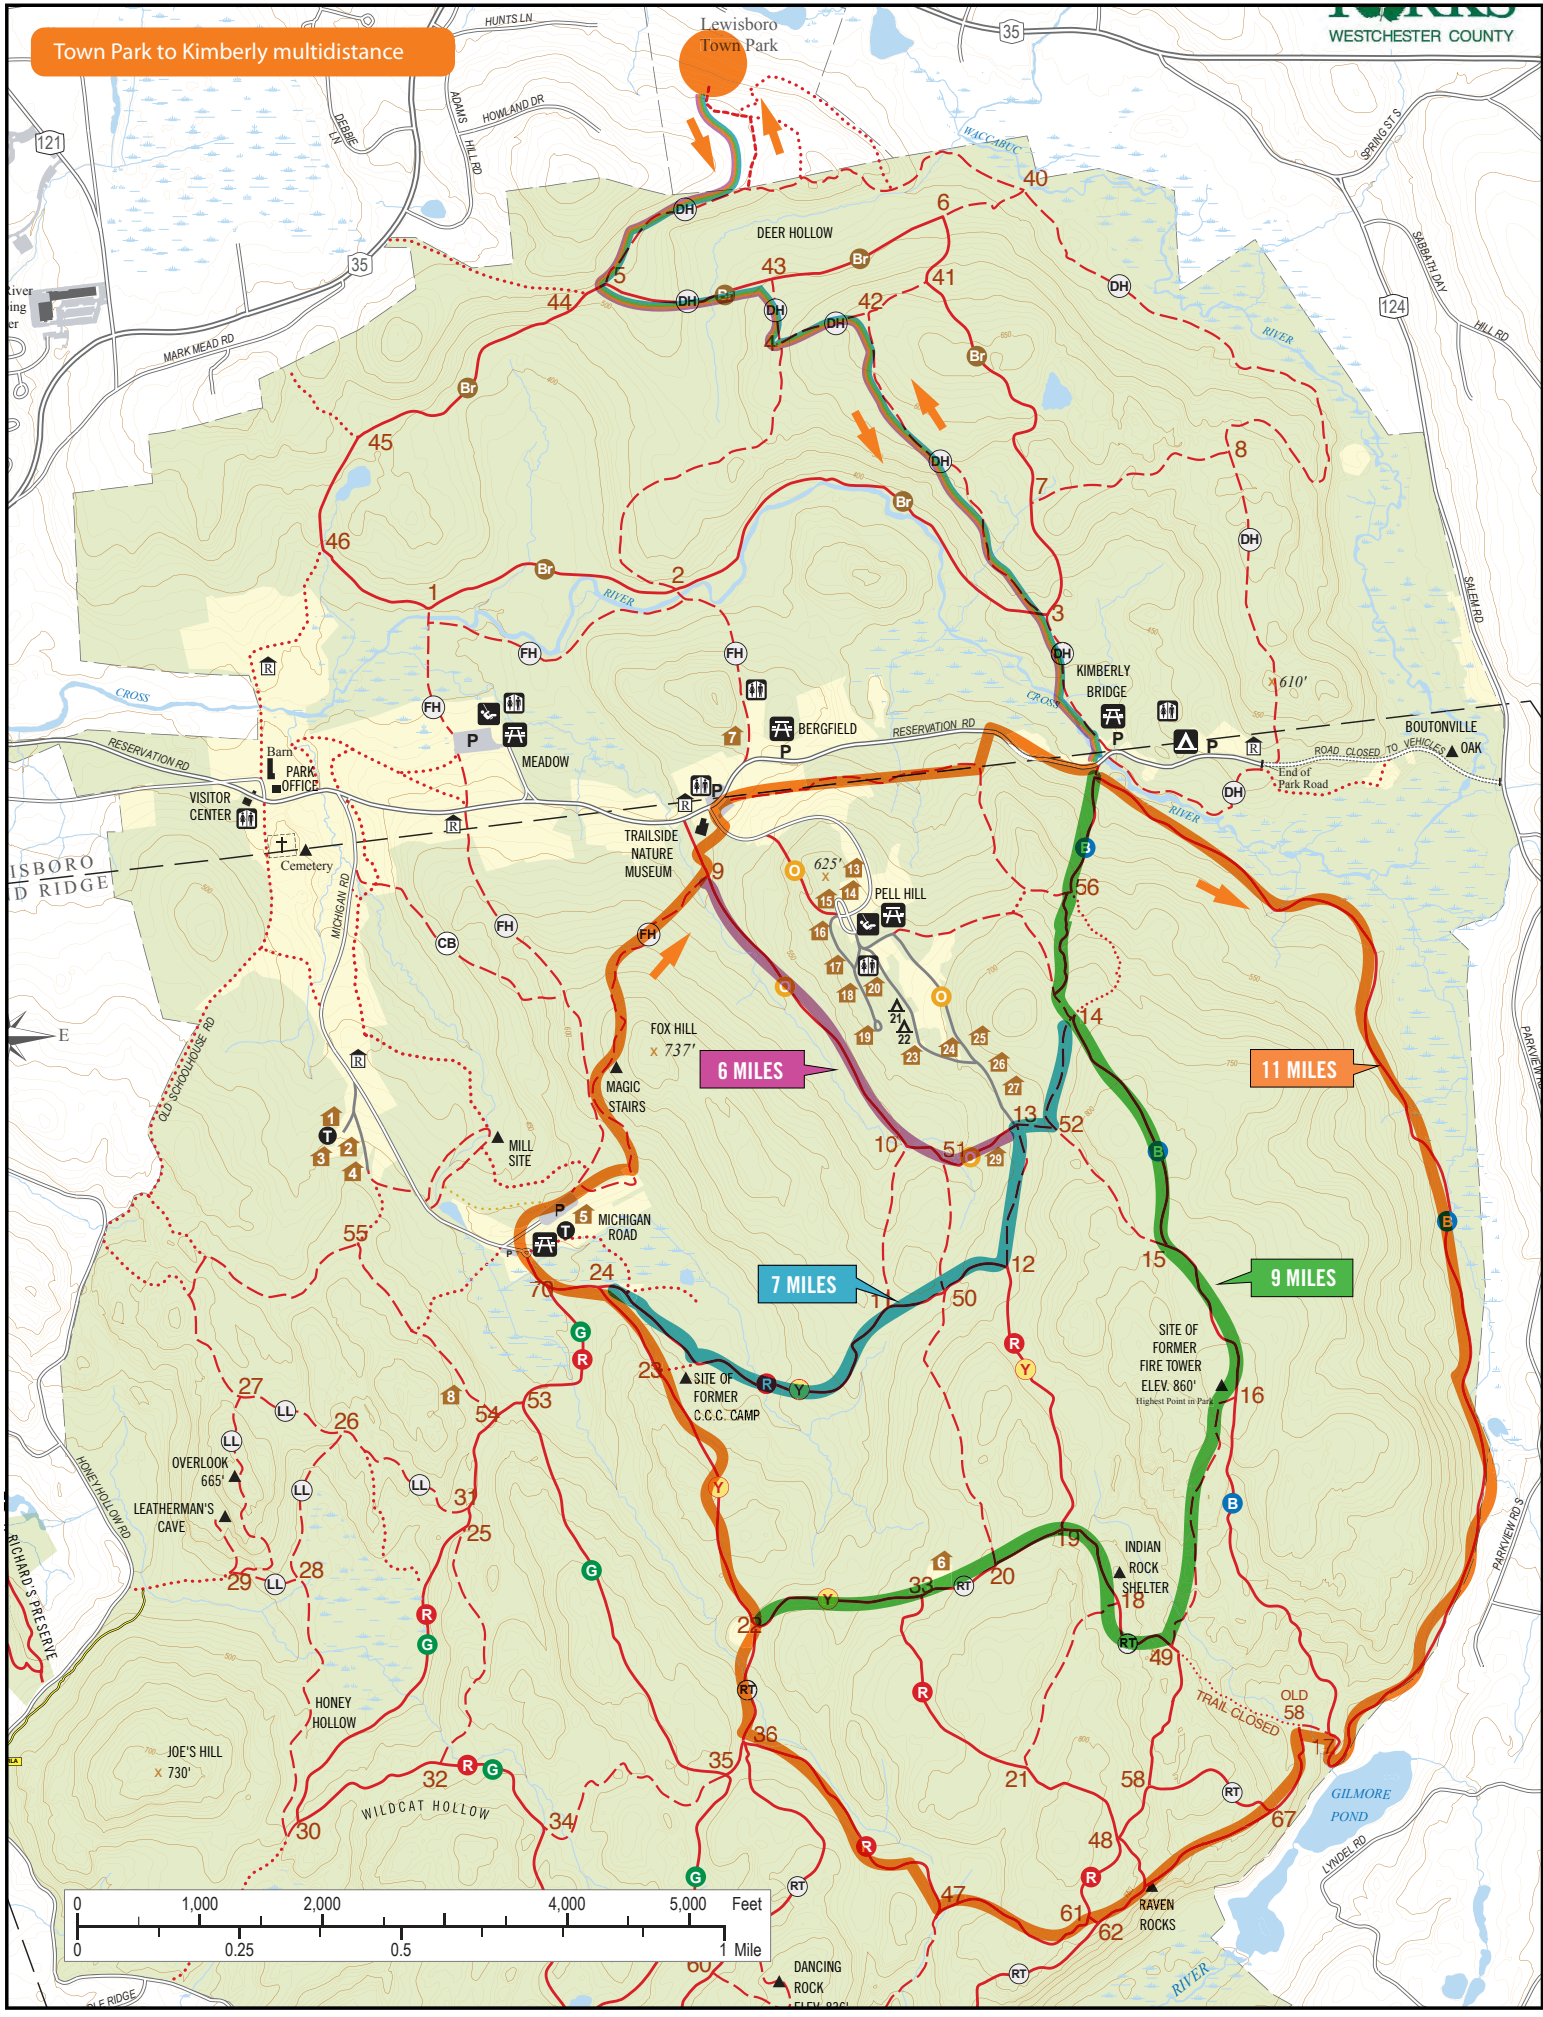

Town Park to Kimberly multidistance

6 MILES

11 MILES

7 MILES

9 MILES