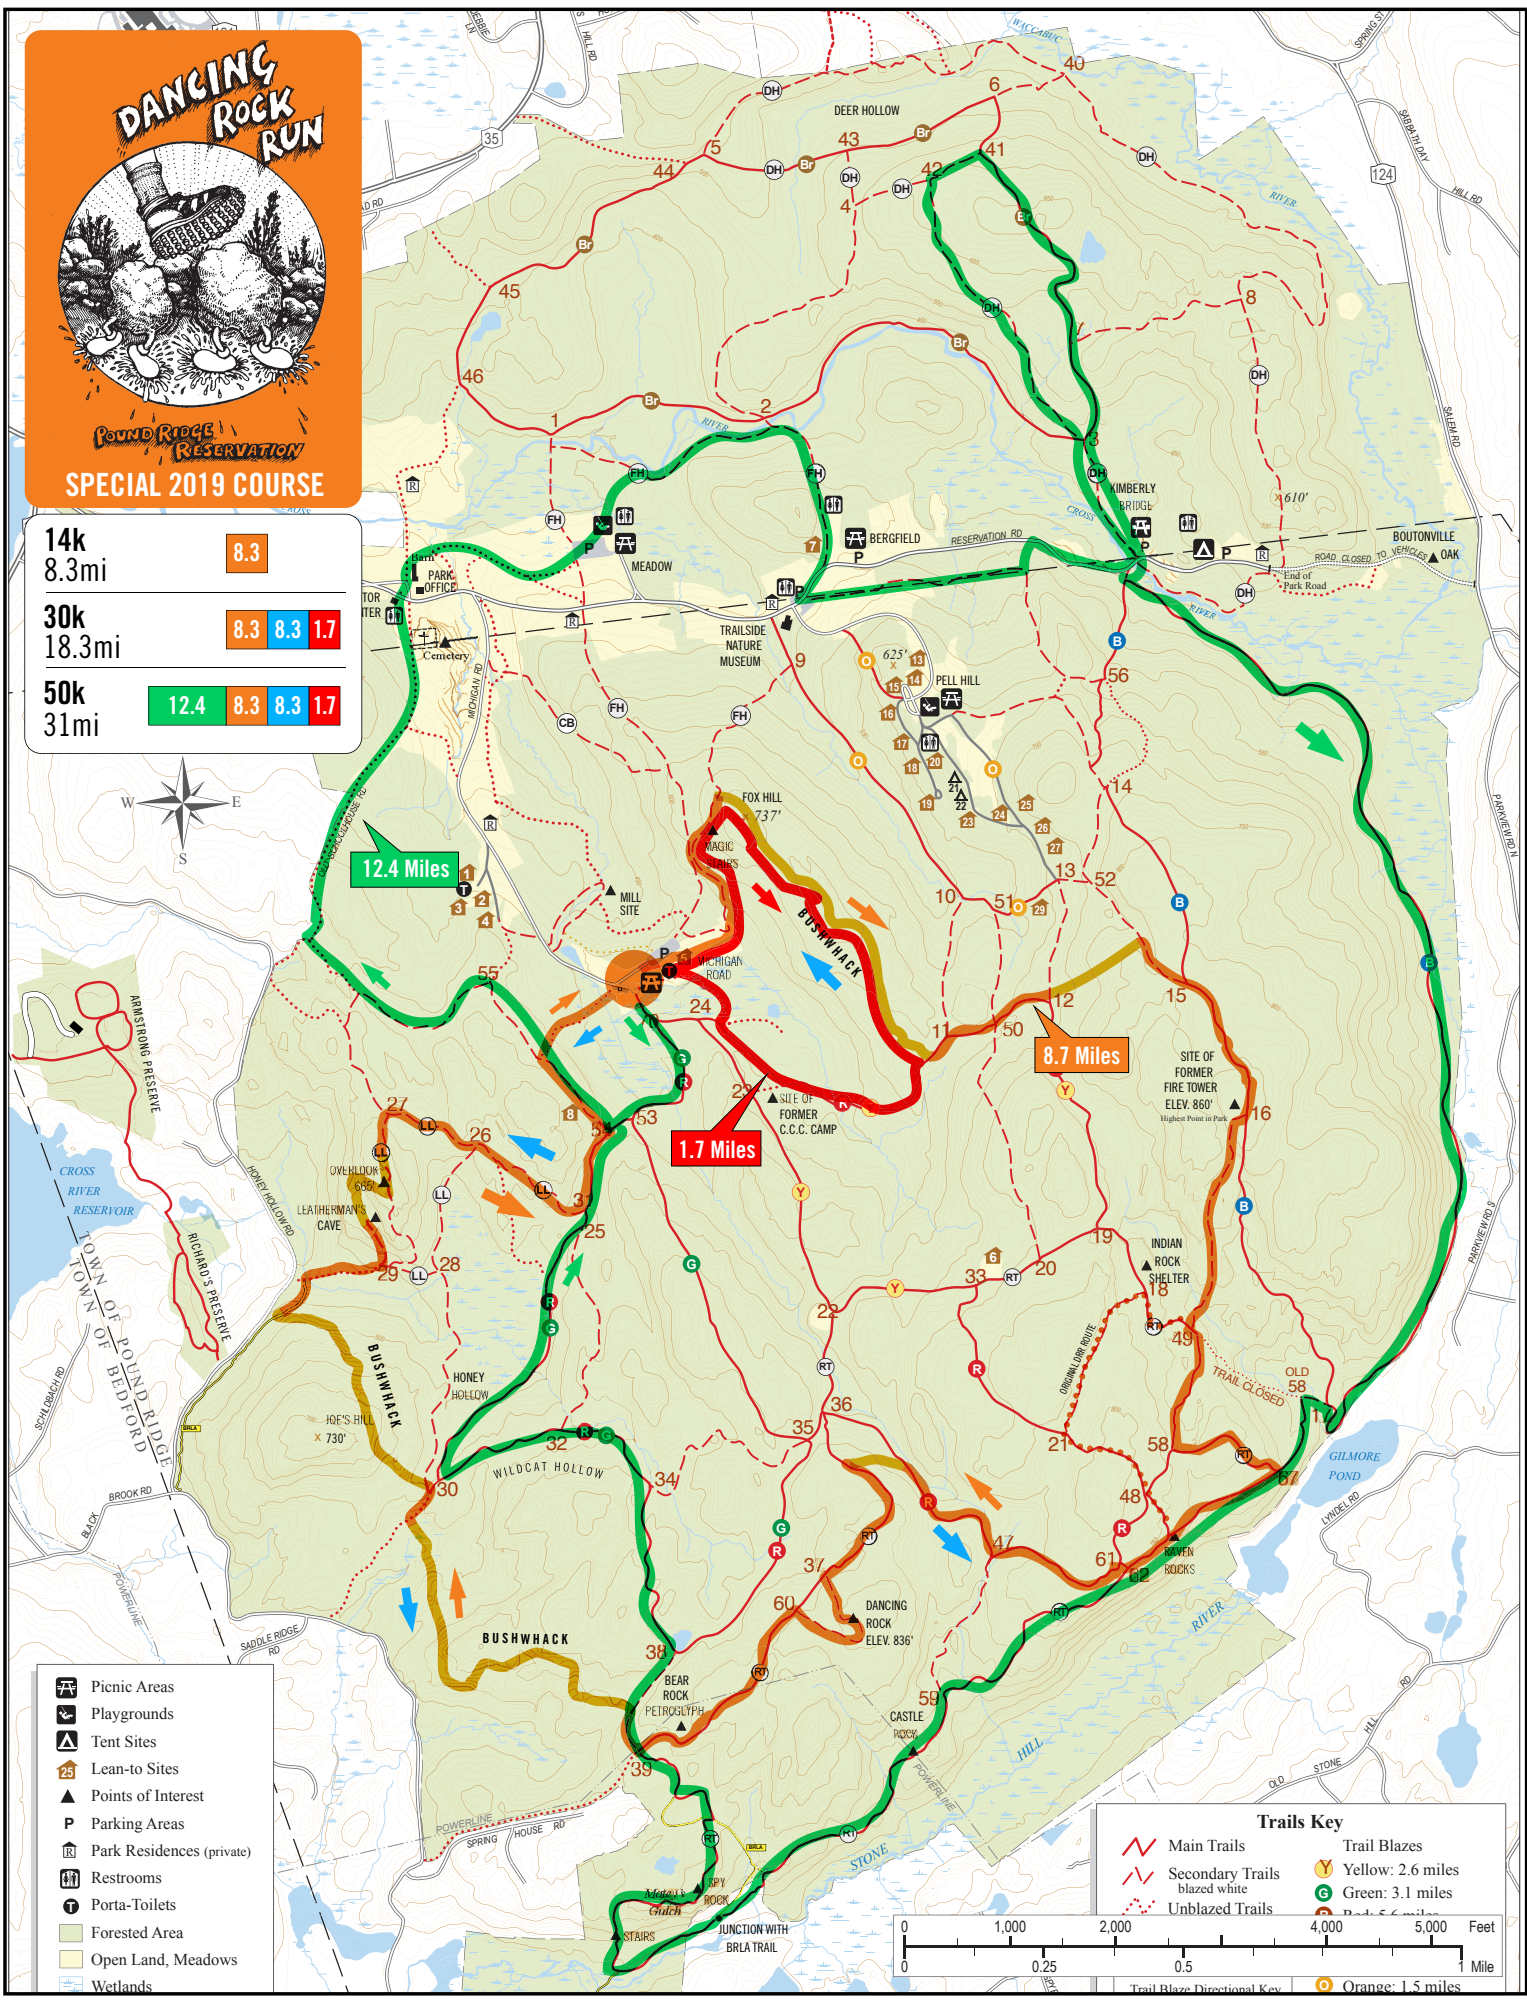

14k 8.3mi	8.3
30k 18.3mi	8.3 8.3 1.7
50k 31mi	12.4 8.3 8.3 1.7

- Picnic Areas
- Playgrounds
- Tent Sites
- Lean-to Sites
- Points of Interest
- Parking Areas
- Park Residences (private)
- Restrooms
- Porta-Toilets
- Forested Area
- Open Land, Meadows
- Wetlands

Trails Key

- Main Trails
- Secondary Trails
- Unblazed Trails
- Trail Blazes
- Yellow: 2.6 miles
- Green: 3.1 miles
- Orange: 1.5 miles

0 1,000 2,000 4,000 5,000 Feet
0 0.25 0.5 1 Mile