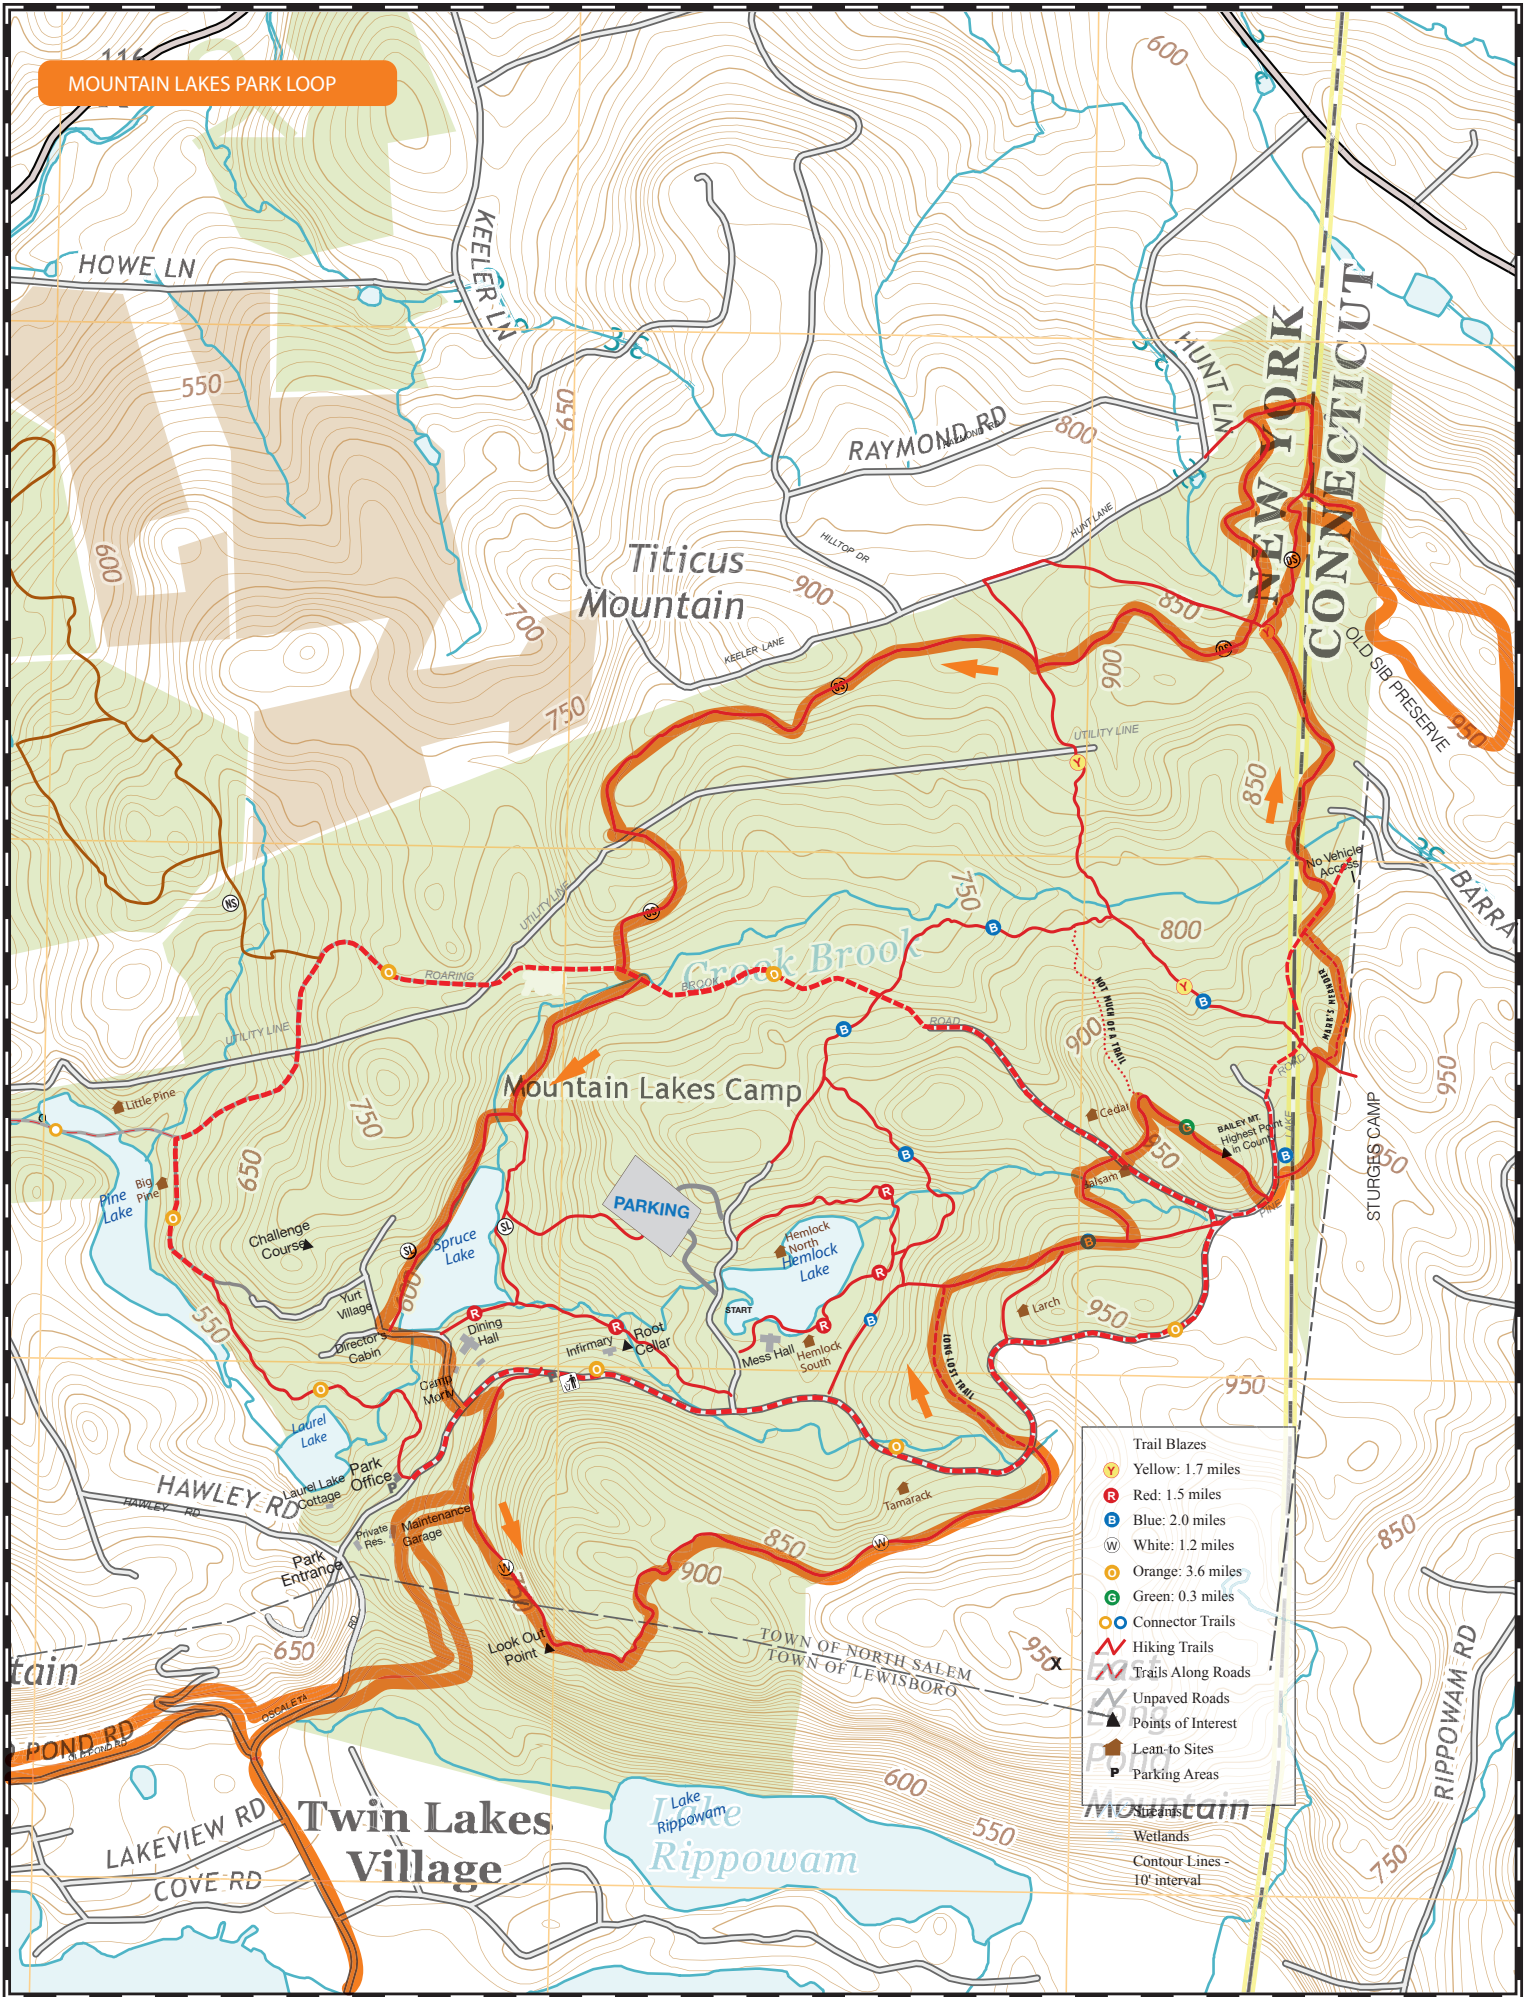

WPR Perimeter Loop

13 Mile Loop

- Picnic Areas
- Playgrounds
- Tent Sites
- Lean-to Sites
- Points of Interest
- Parking Areas
- Park Residences (private)
- Restrooms
- Porta-Toilets
- Forested Area
- Open Land, Meadows

Lake Rippowam

Lake Oscaleta

Hillstream

Tuesdale Lake

BOUTON ROAD MOBIL

South Salem Fire Department

Cousin Maria's casa

Tator's Garage

MOUNTAIN LAKES PARK LOOP

- Trail Blazes
- Y Yellow: 1.7 miles
- R Red: 1.5 miles
- B Blue: 2.0 miles
- W White: 1.2 miles
- O Orange: 3.6 miles
- G Green: 0.3 miles
- Connector Trails
- Hiking Trails
- Trails Along Roads
- Unpaved Roads
- Points of Interest
- Lean-to Sites
- Parking Areas

Wetlands
 Contour Lines - 10' interval