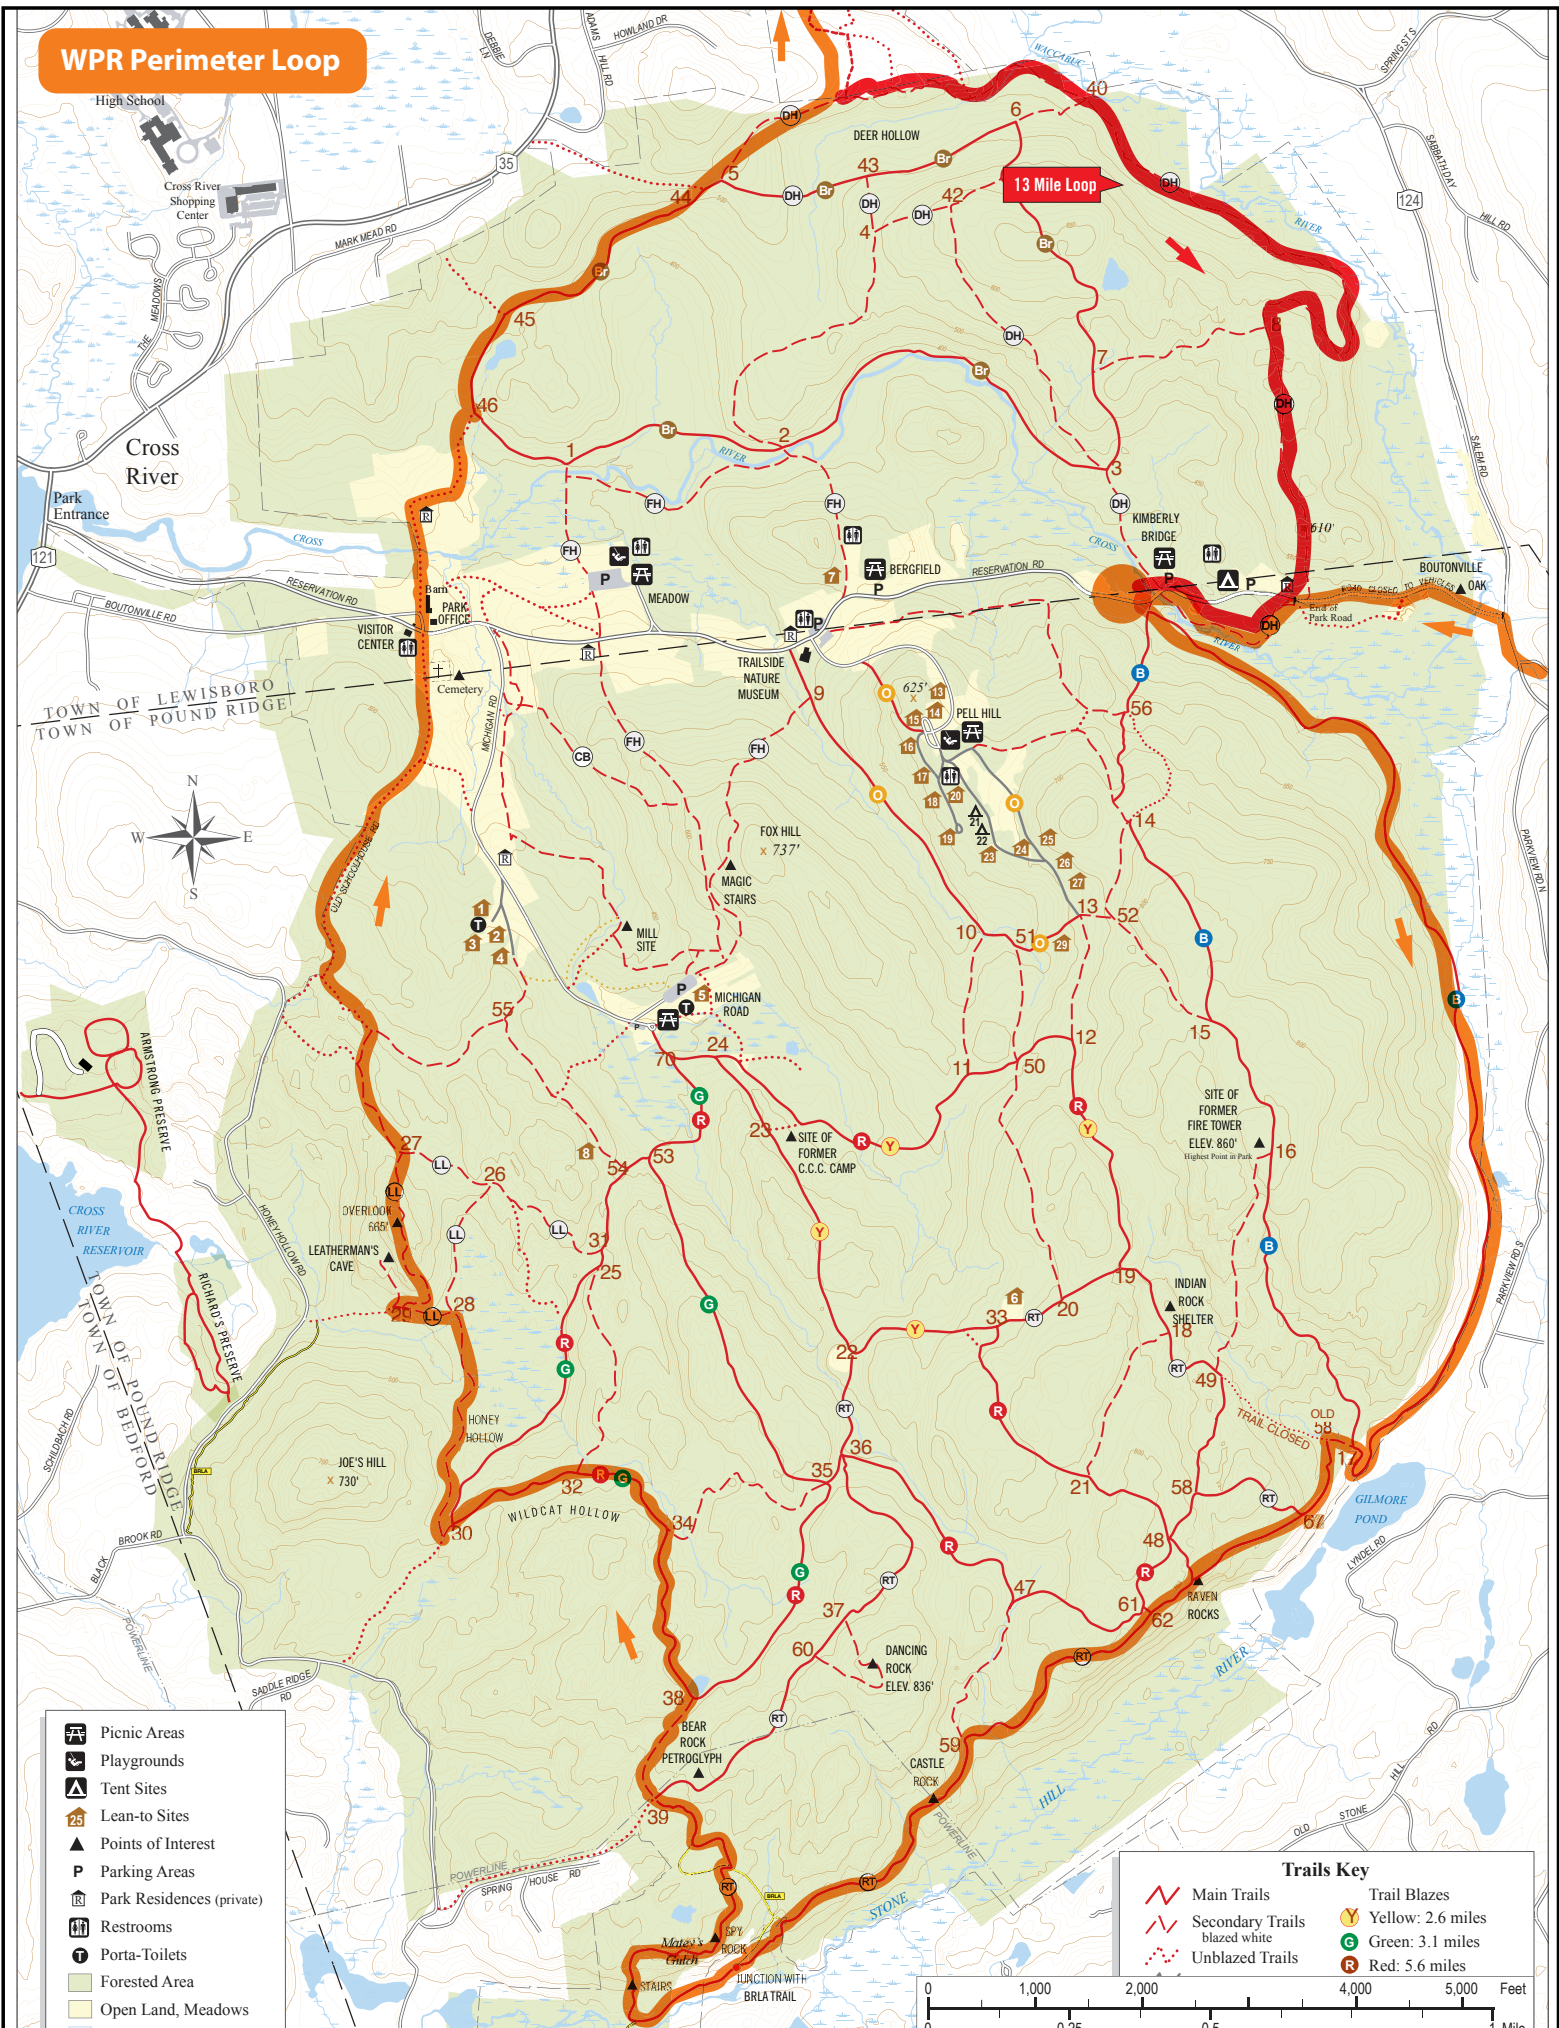

WPR Perimeter Loop

13 Mile Loop

- Picnic Areas
- Playgrounds
- Tent Sites
- Lean-to Sites
- Points of Interest
- Parking Areas
- Park Residences (private)
- Restrooms
- Porta-Toilets
- Forested Area
- Open Land, Meadows

Old Field Preserve

Lewisboro Town Baseball Field

Lewisboro Town Park

Deer Hollow

Meadows Parking Lot

#7
#13
#16

Mt Lakes Park

Lookout Point

Lake Rippowam

Lake Oscaleta

Hillstream

Tuesdale Lake

BOUTON ROAD MOBIL

South Salem Fire Department

Cousin Maria's casa

Tator's Garage

Wetlands
 Contour Lines - 10' interval