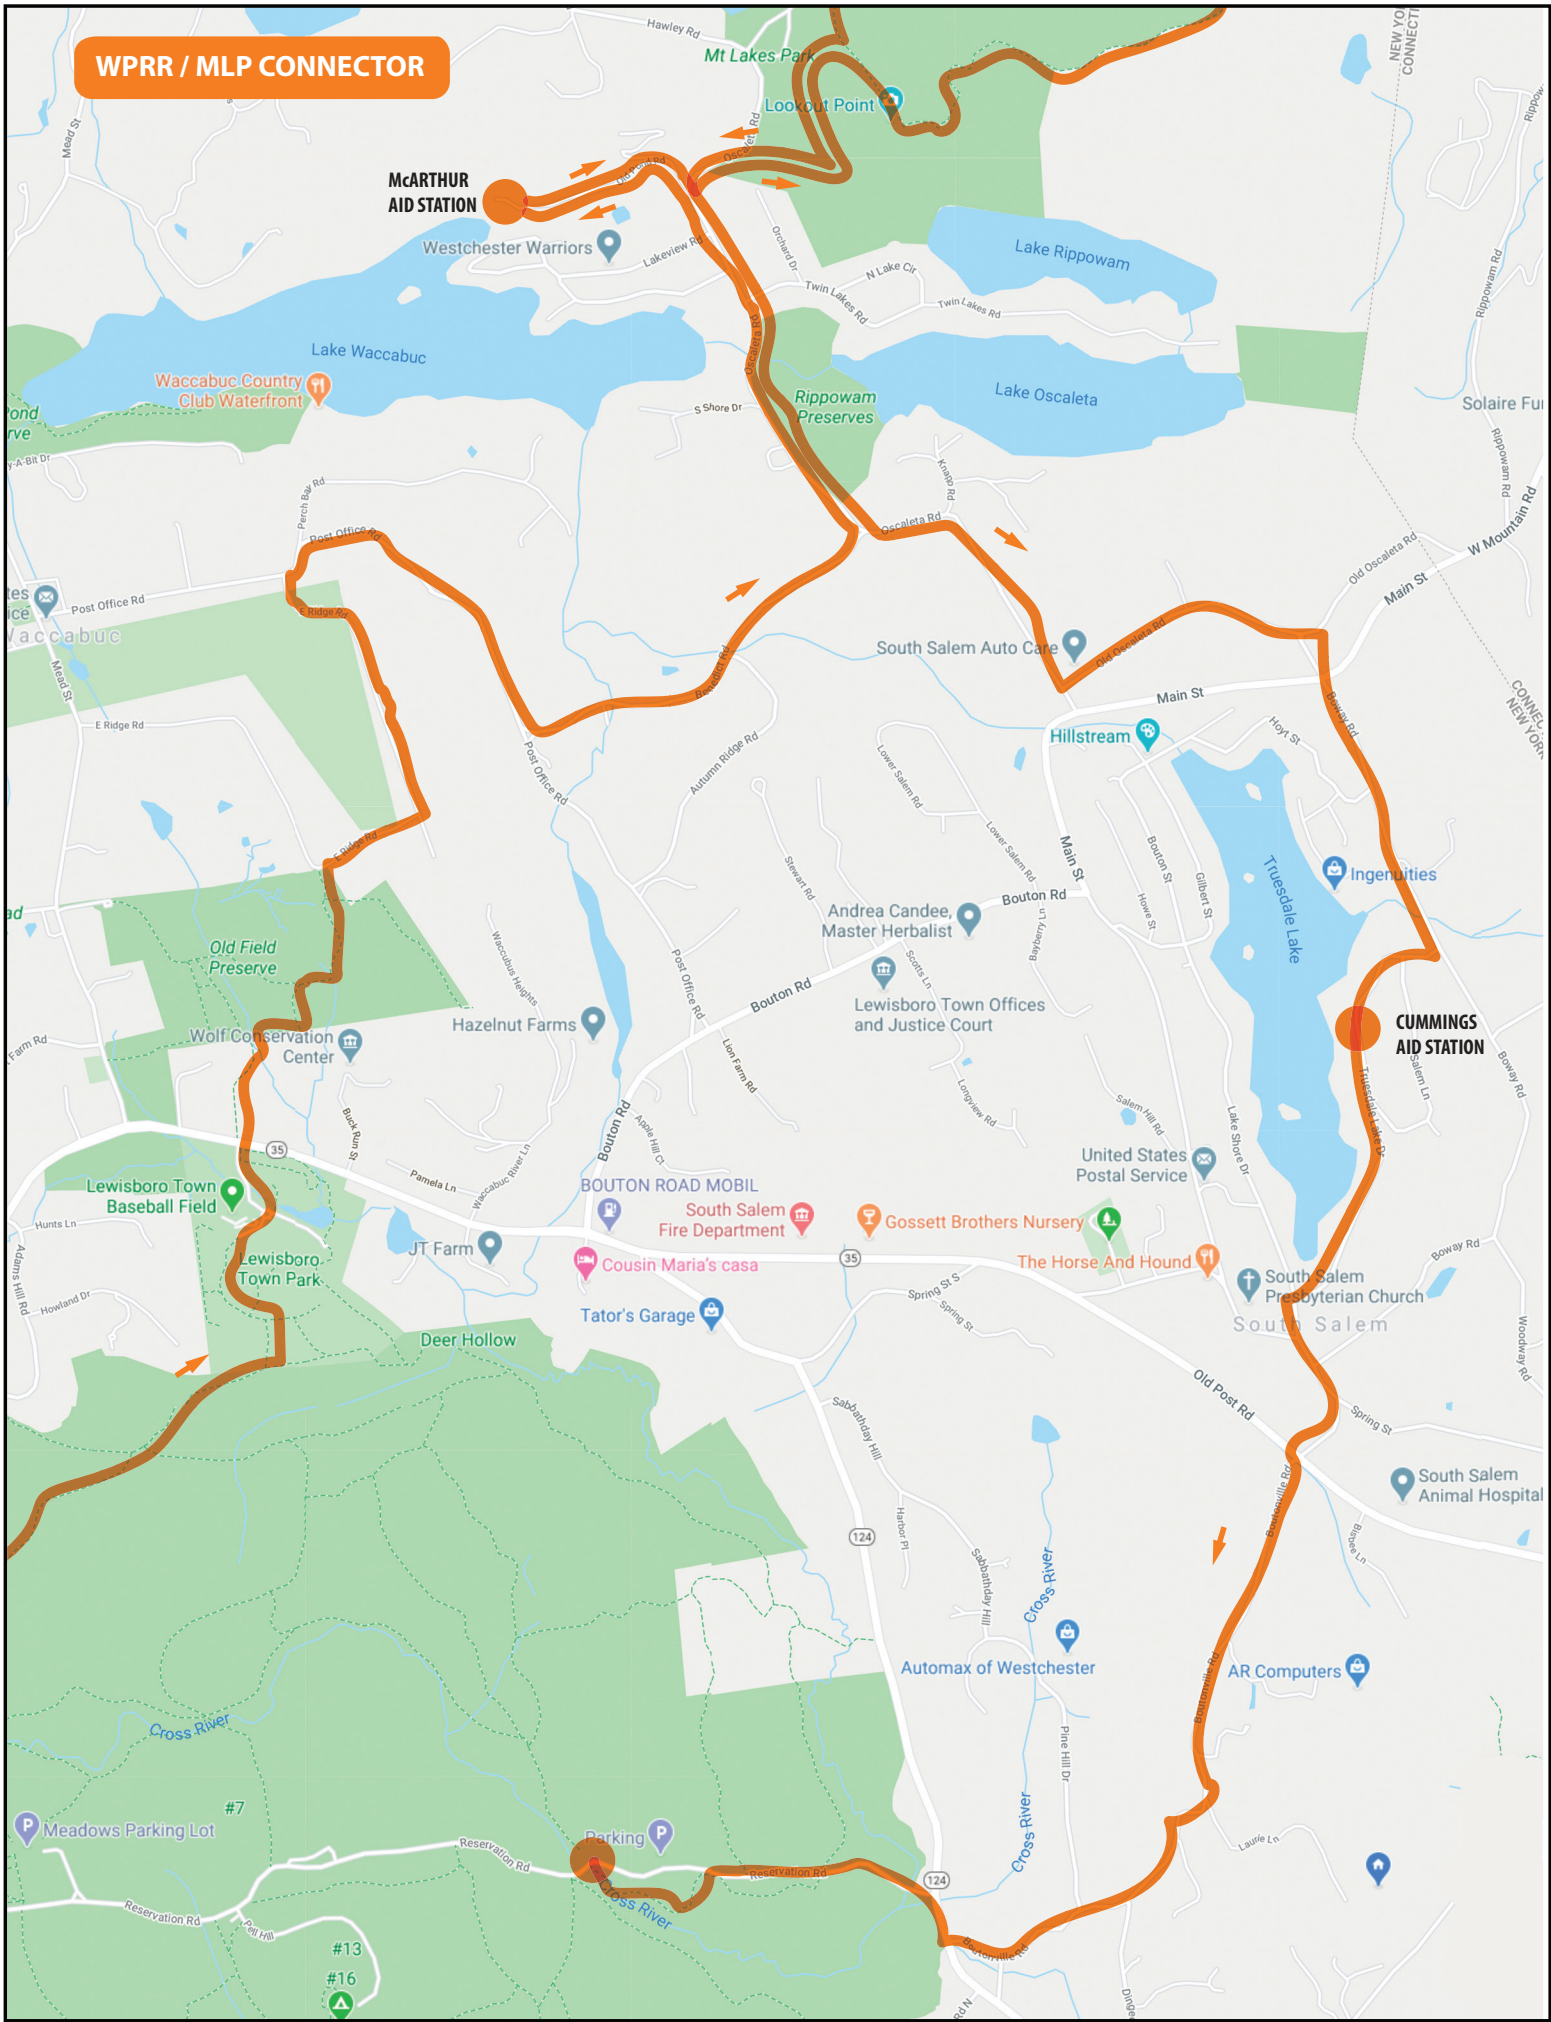

WPRR / MLP CONNECTOR

**McARTHUR
AID STATION**

**CUMMINGS
AID STATION**

Waccabuc Country Club Waterfront

Old Field Preserve

Lewisboro Town Baseball Field

Lewisboro Town Park

Deer Hollow

Meadows Parking Lot

#7
#13
#16

Mt Lakes Park

Lookout Point

Lake Rippowam

Lake Oscaleta

Hillstream

Tuesdale Lake

BOUTON ROAD MOBIL

South Salem Fire Department

Cousin Maria's casa

Tator's Garage

Gossett Brothers Nursery

The Horse And Hound

South Salem Presbyterian Church

South Salem

South Salem Animal Hospital

Automax of Westchester

AR Computers

WPRR / MLP CONNECTOR