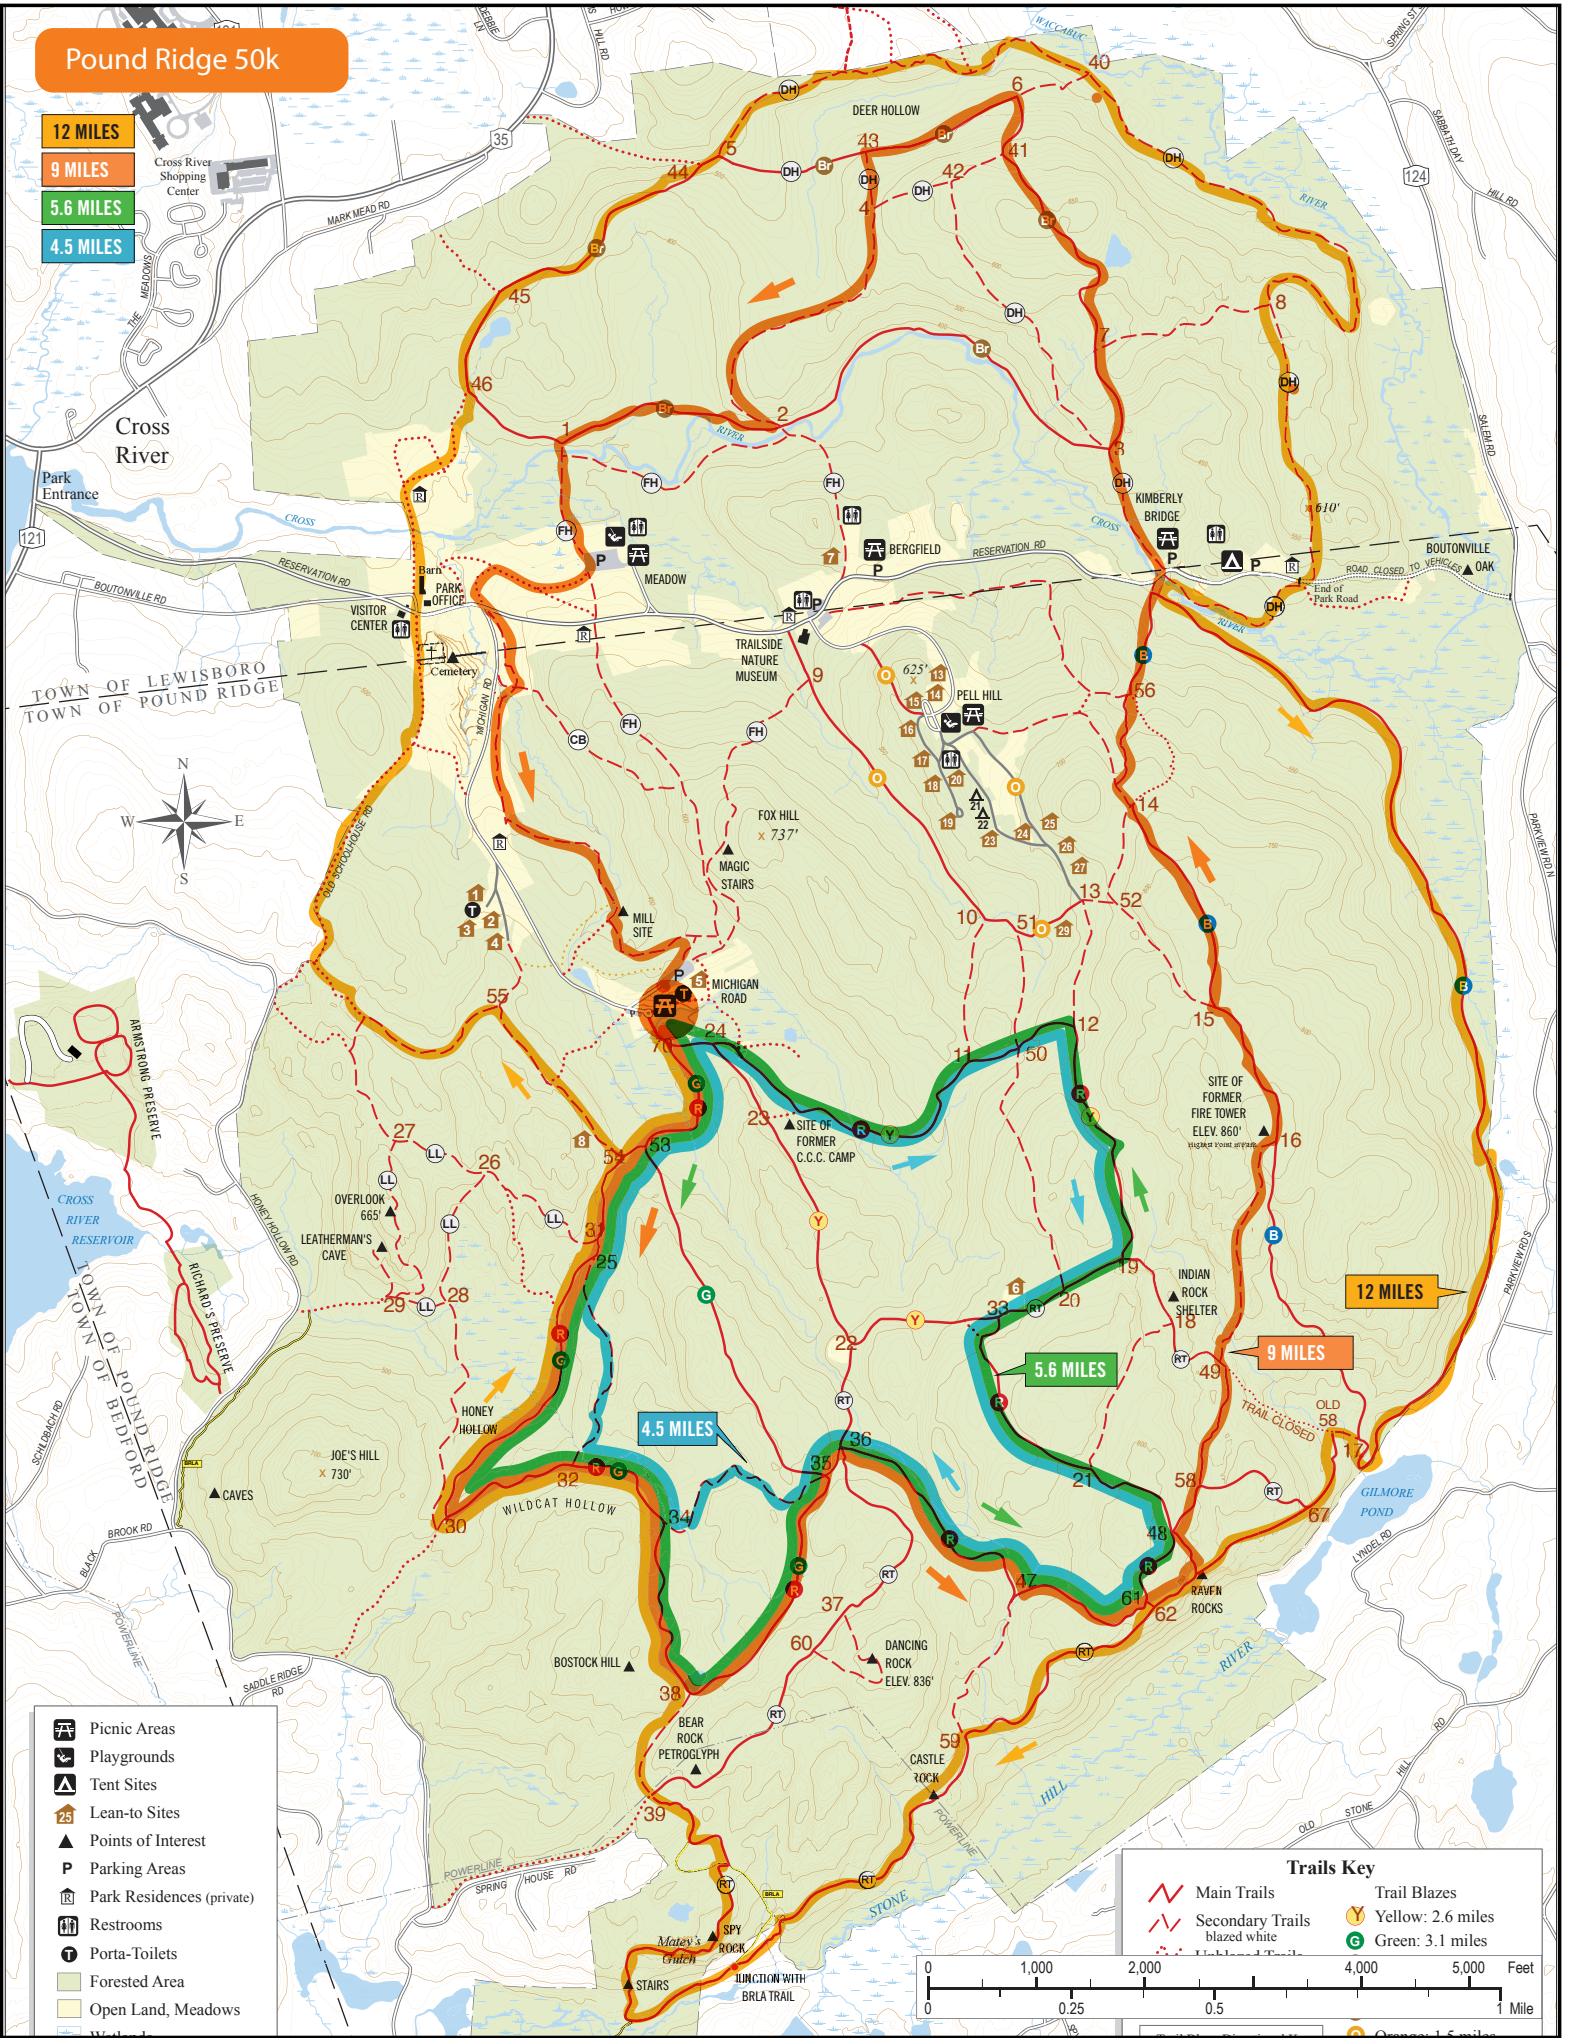

Pound Ridge 50k

- 12 MILES**
- 9 MILES**
- 5.6 MILES**
- 4.5 MILES**

- Picnic Areas
- Playgrounds
- Tent Sites
- Lean-to Sites
- Points of Interest
- Parking Areas
- Park Residences (private)
- Restrooms
- Porta-Toilets
- Forested Area
- Open Land, Meadows

Trail Key

- Main Trails
- Secondary Trails
- blazed white
- Unblazed Trail
- Trail Blazes
- Yellow: 2.6 miles
- Green: 3.1 miles

0 1,000 2,000 4,000 5,000 Feet
0 0.25 0.5 1 Mile