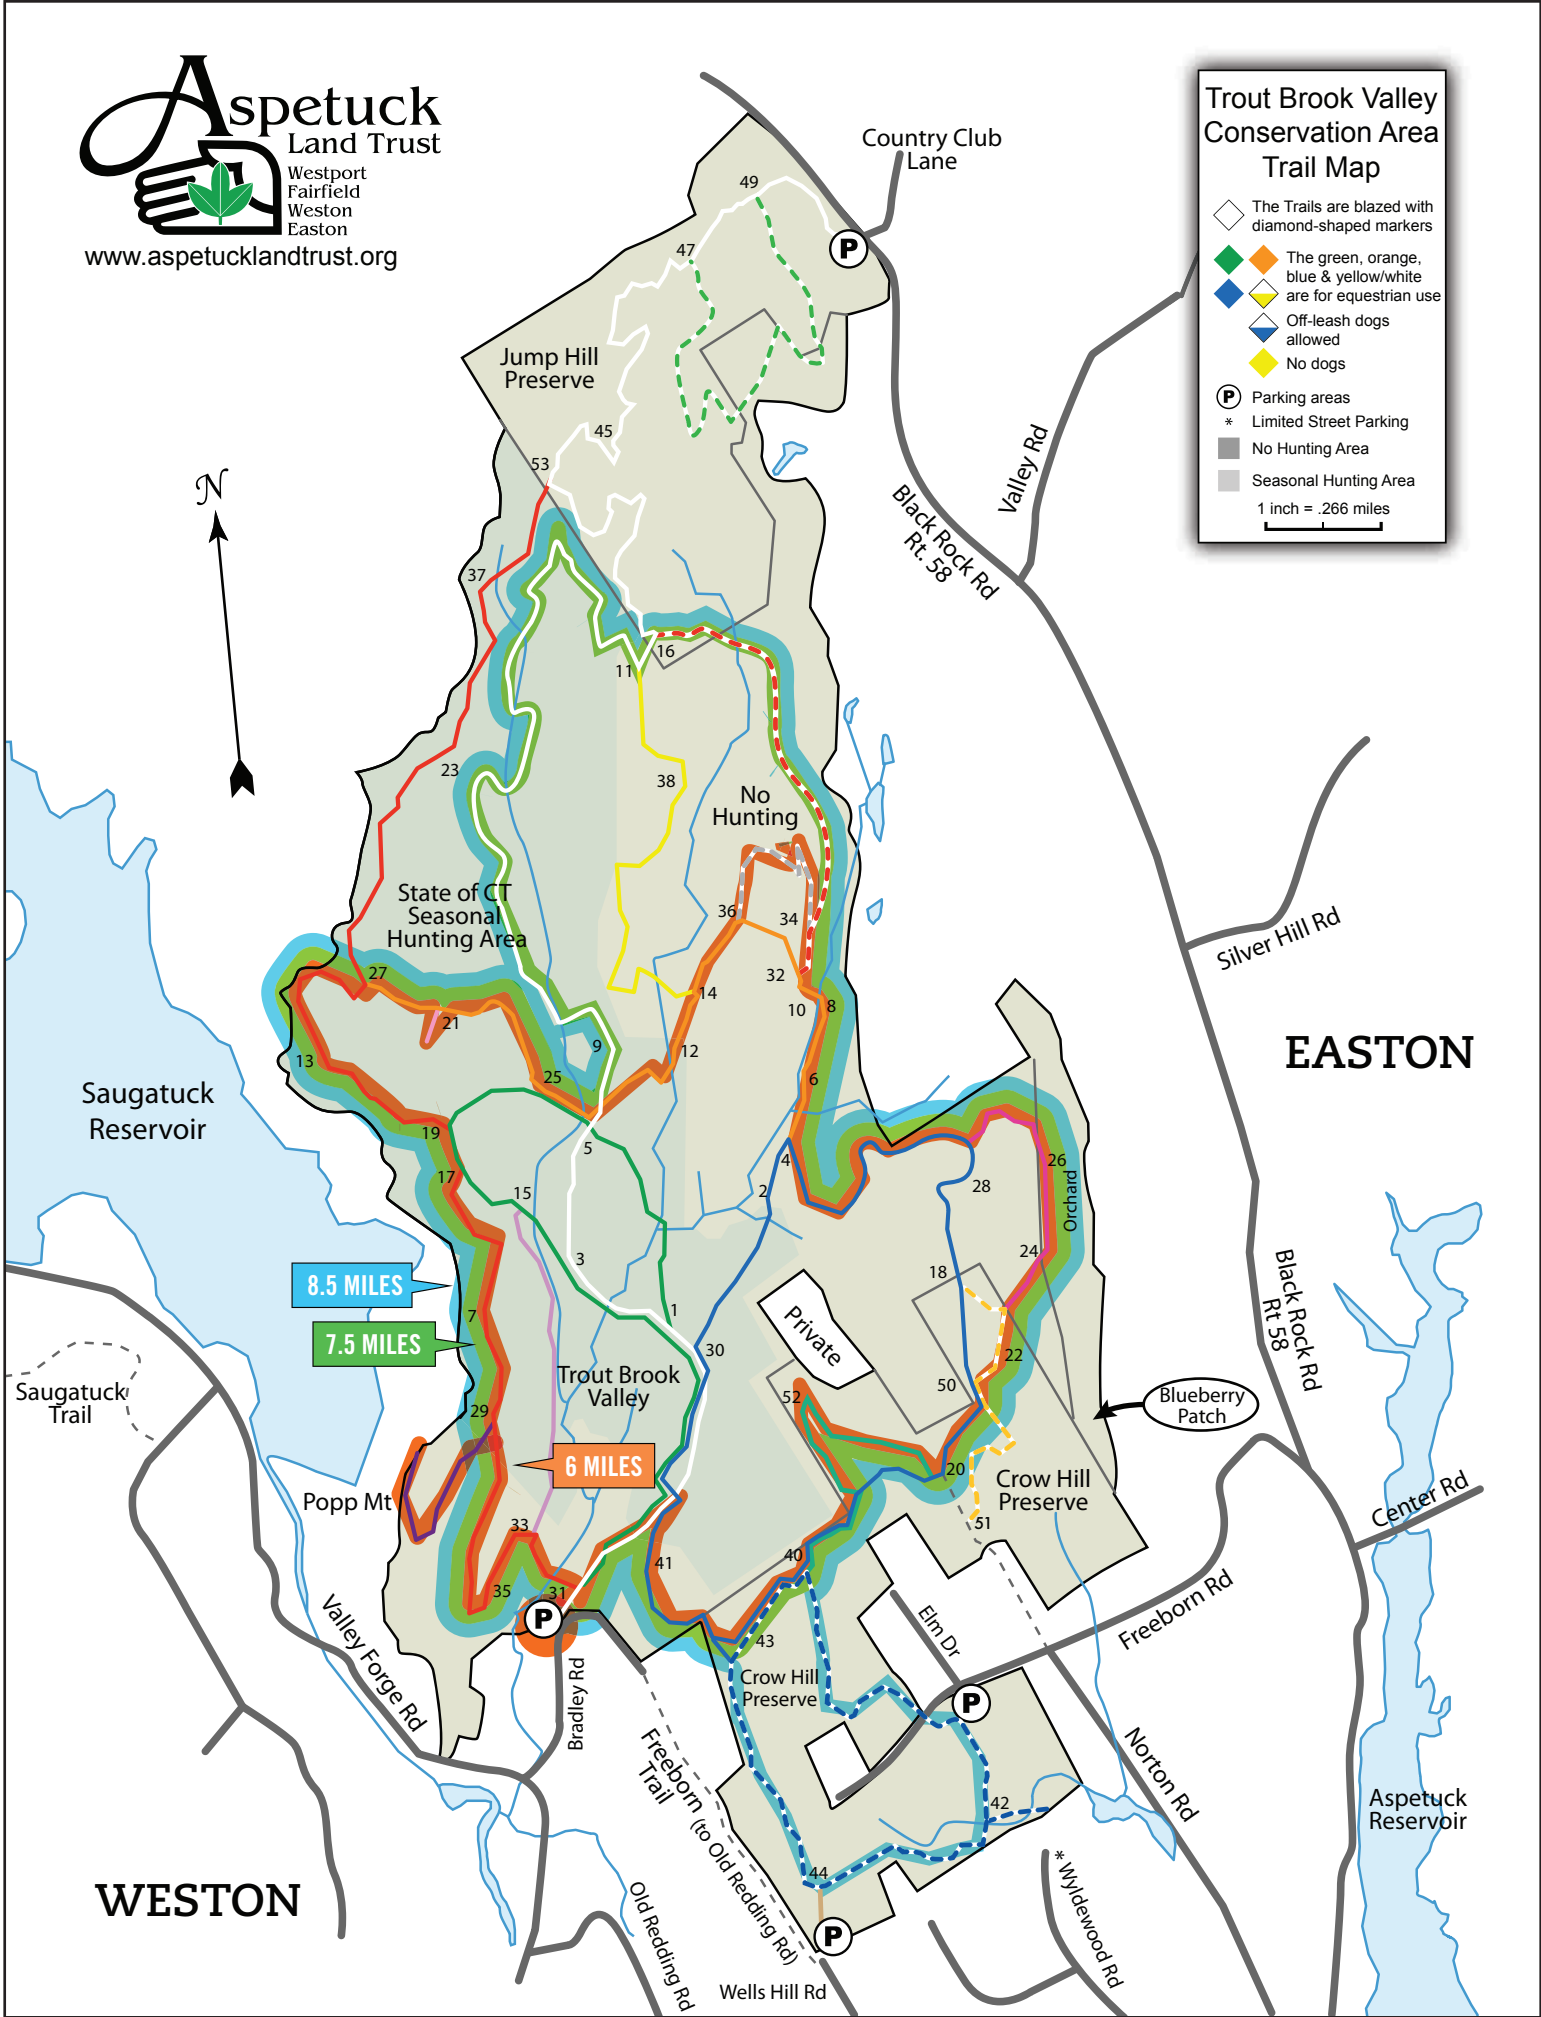

Trout Brook Valley Conservation Area Trail Map

- ◊ The Trails are blazed with diamond-shaped markers
- ◆ The green, orange, blue & yellow/white are for equestrian use
- ◆ Off-leash dogs allowed
- ◆ No dogs
- P Parking areas
- * Limited Street Parking
- No Hunting Area
- Seasonal Hunting Area

1 inch = .266 miles

8.5 MILES

7.5 MILES

6 MILES

WESTON

EASTON