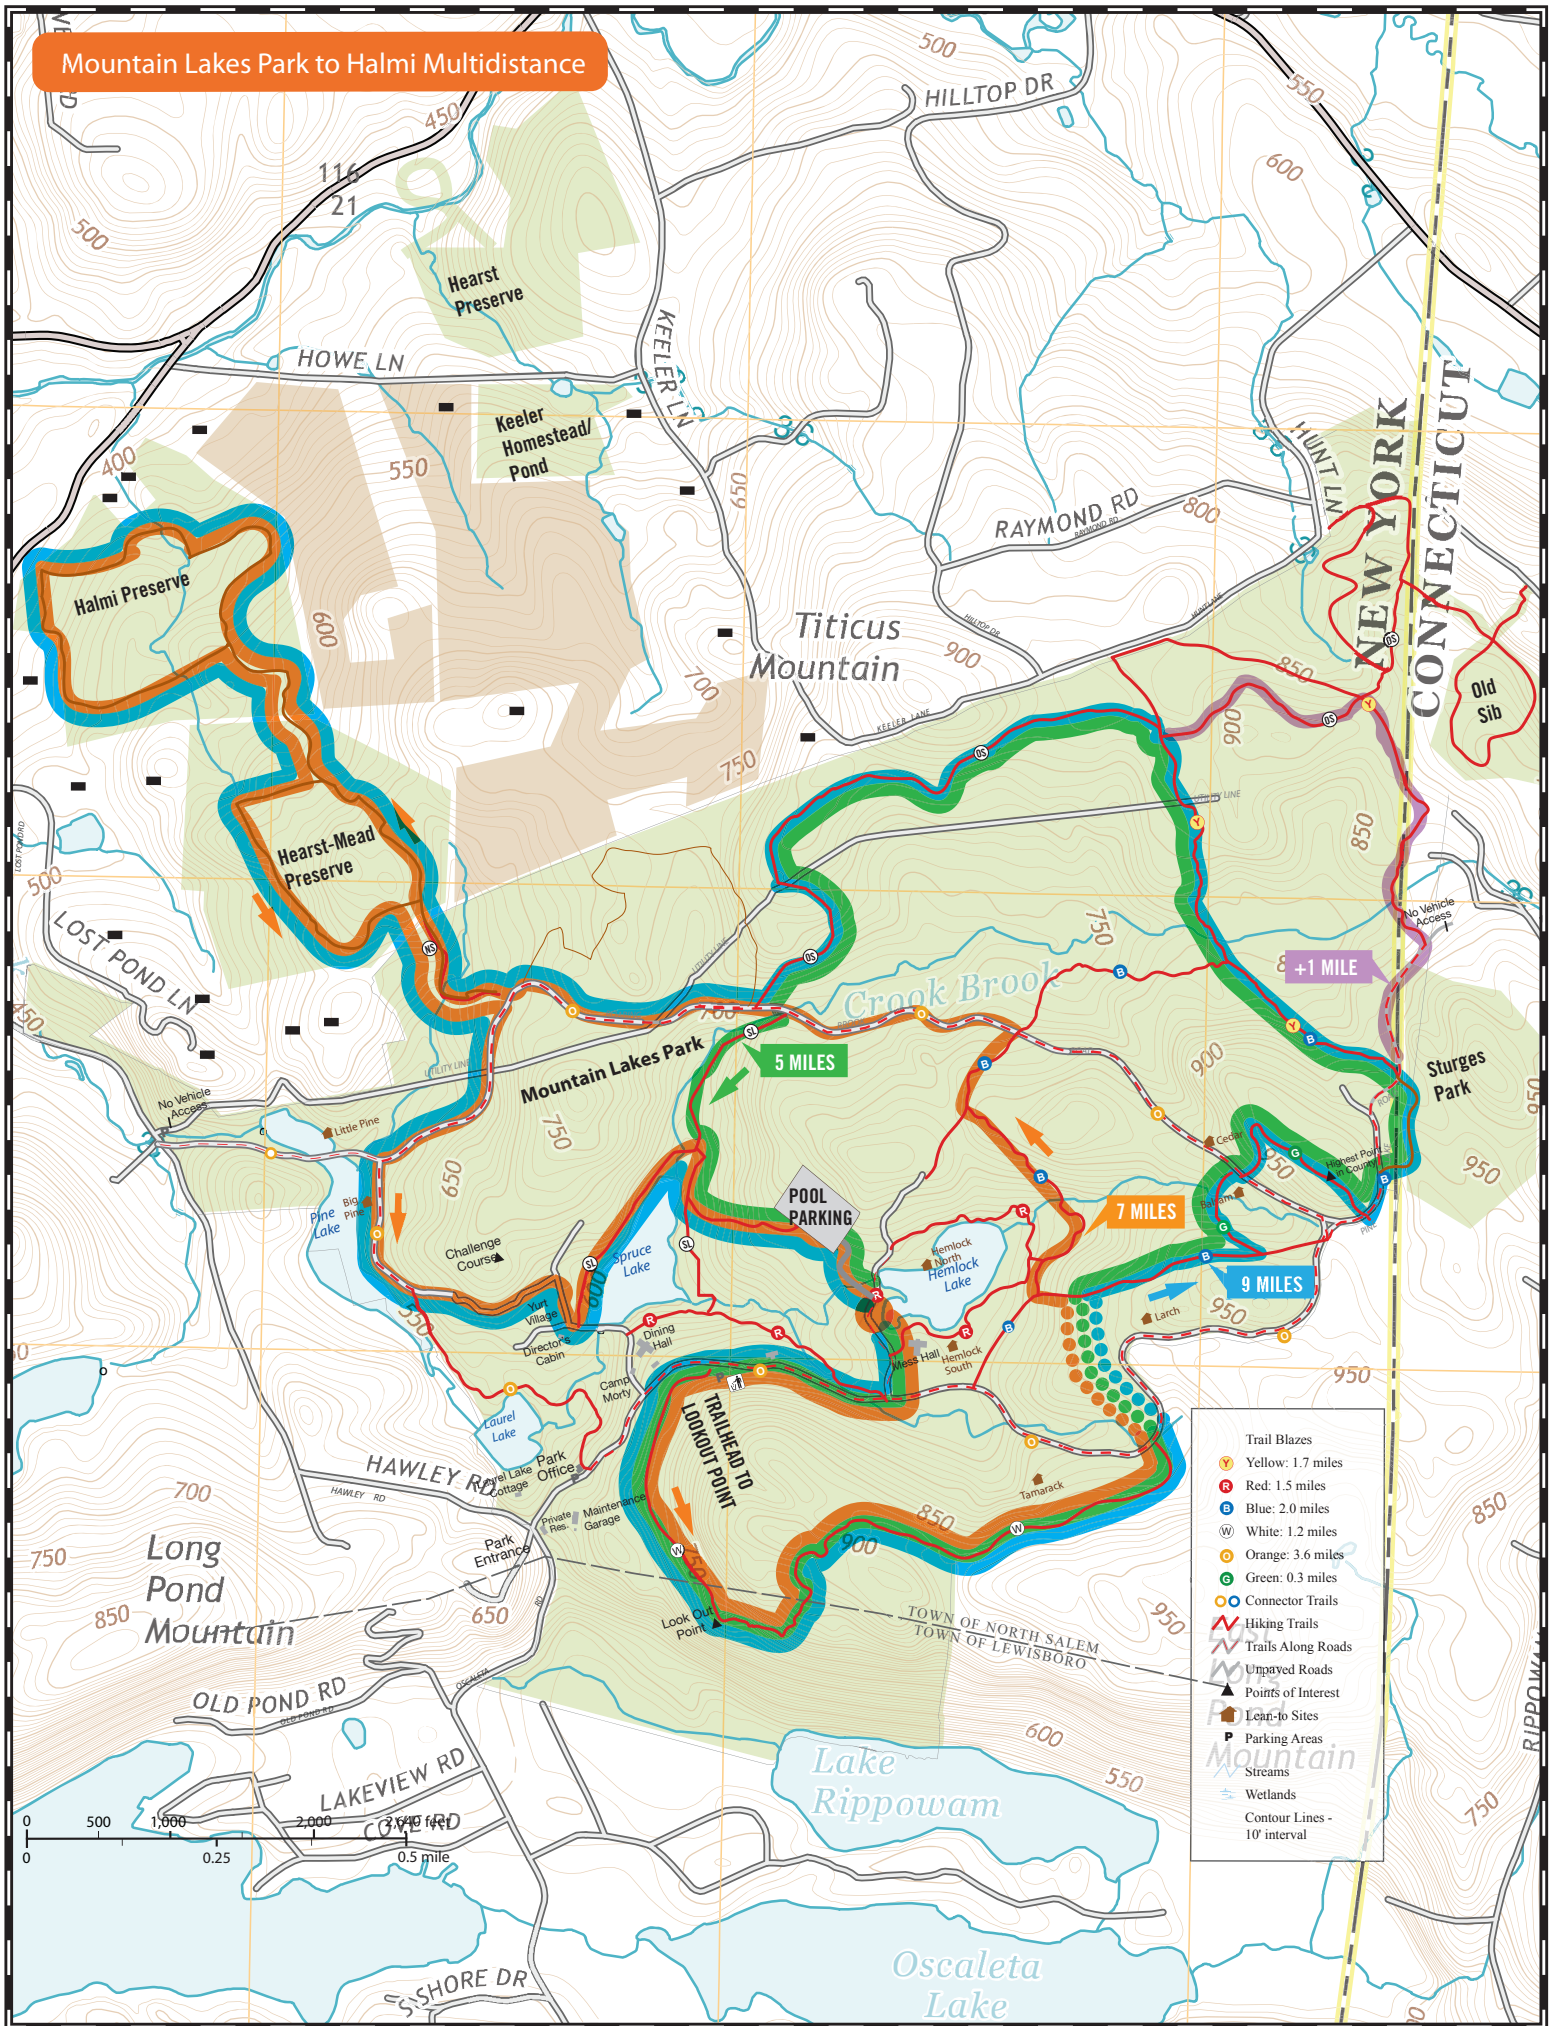

# Mountain Lakes Park to Halmi Multidistance

Trail Blazes	
Yellow	1.7 miles
Red	1.5 miles
Blue	2.0 miles
White	1.2 miles
Orange	3.6 miles
Green	0.3 miles
Blue/Orange/White	Connector Trails
Blue/Orange/White	Hiking Trails
Blue/Orange/White	Trails Along Roads
Blue/Orange/White	Unpaved Roads
Blue/Orange/White	Points of Interest
Blue/Orange/White	Lean-to Sites
Blue/Orange/White	Parking Areas
Blue/Orange/White	Streams
Blue/Orange/White	Wetlands
Blue/Orange/White	Contour Lines - 10' interval