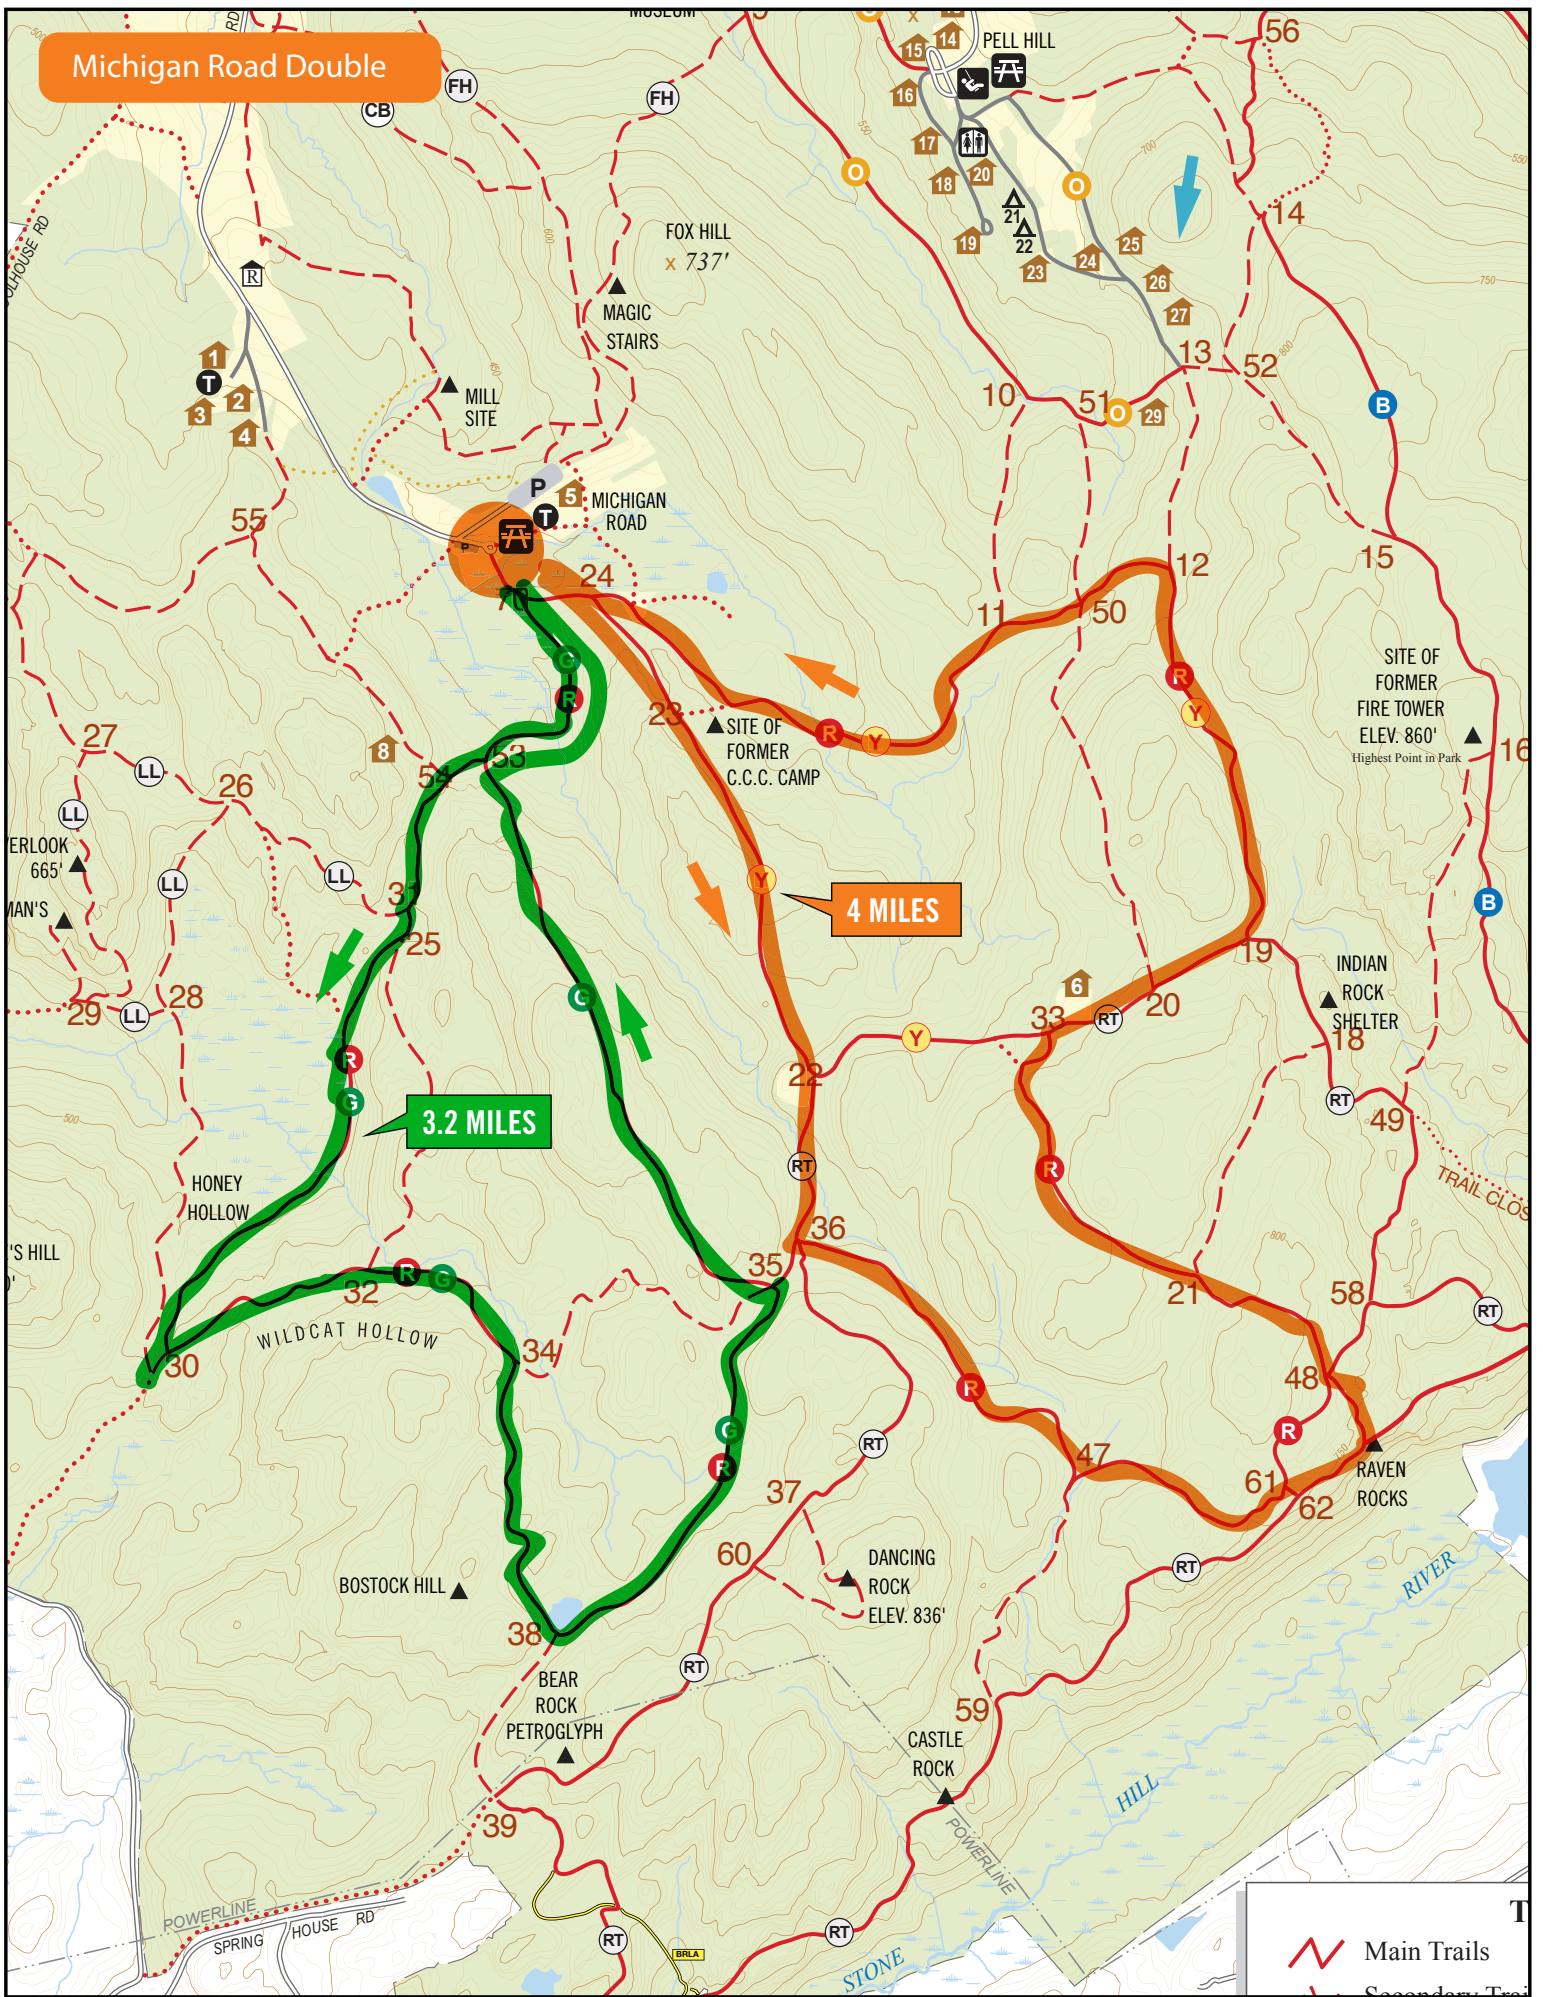

Michigan Road Double

3.2 MILES

4 MILES

Main Trails

Secondary Trails