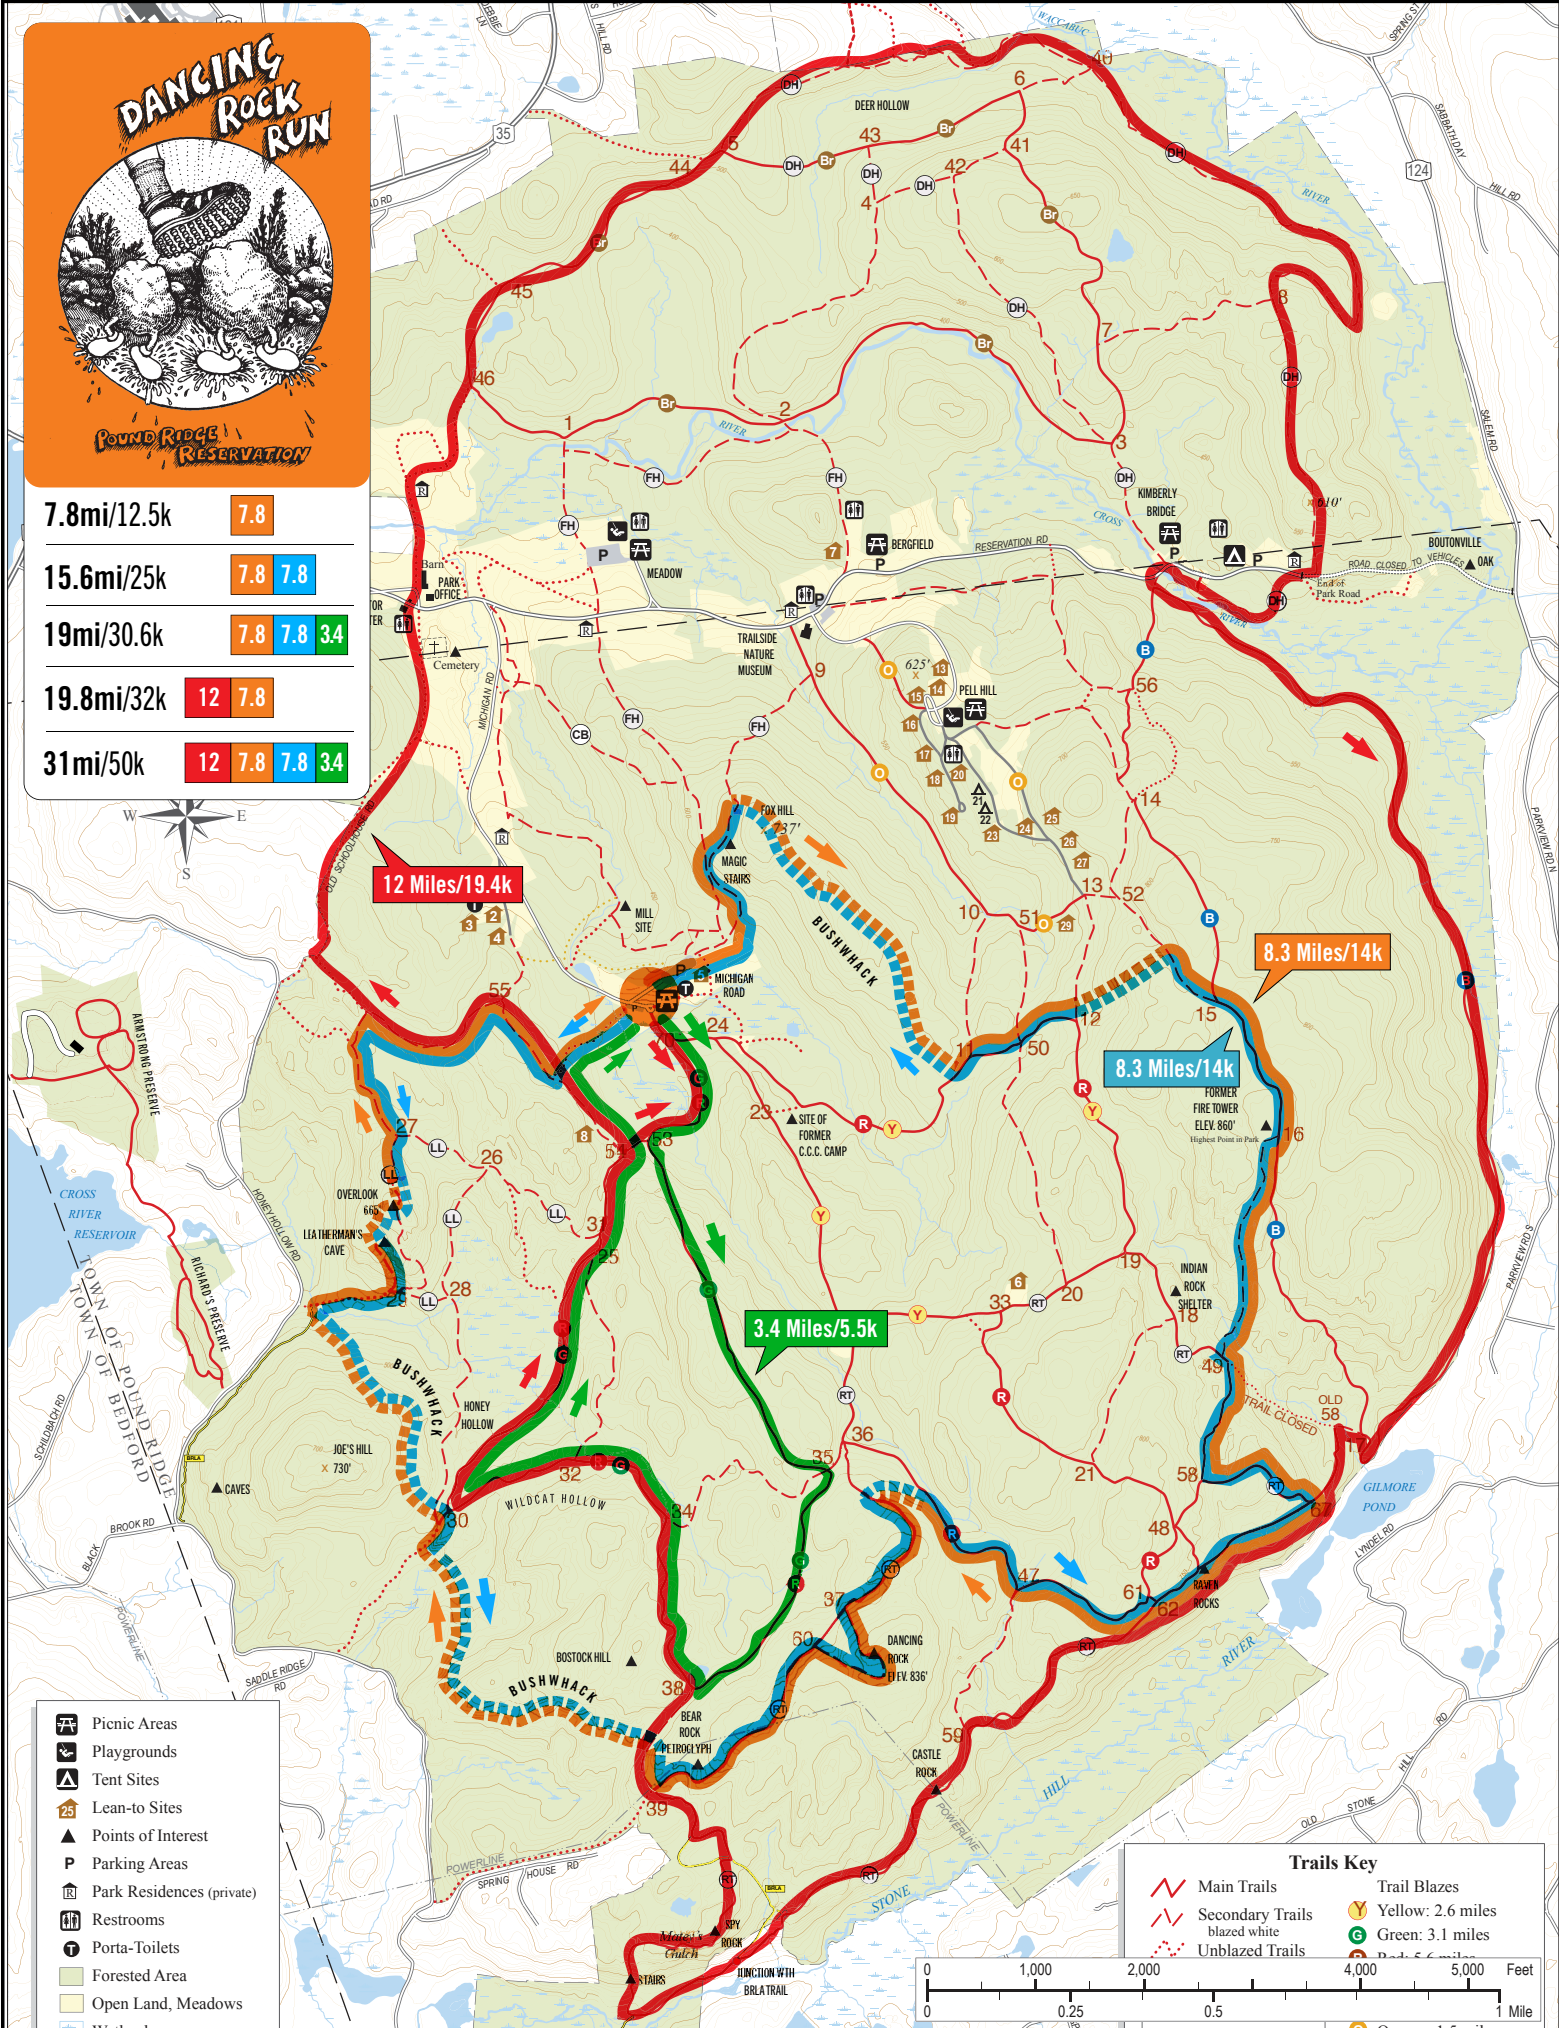

7.8mi/12.5k	7.8
15.6mi/25k	7.8 7.8
19mi/30.6k	7.8 7.8 3.4
19.8mi/32k	12 7.8
31mi/50k	12 7.8 7.8 3.4

- Picnic Areas
- Playgrounds
- Tent Sites
- Lean-to Sites
- Points of Interest
- Parking Areas
- Park Residences (private)
- Restrooms
- Porta-Toilets
- Forested Area
- Open Land, Meadows
- Wetlands

Trails Key

	Main Trails		Trail Blazes
	Secondary Trails		Yellow: 2.6 miles
	Unblazed Trails		Green: 3.1 miles
			Red: 12 miles
			Orange: 1.5 miles

0 1,000 2,000 4,000 5,000 Feet
0 0.25 0.5 1 Mile

Trail Blaze Directional Key